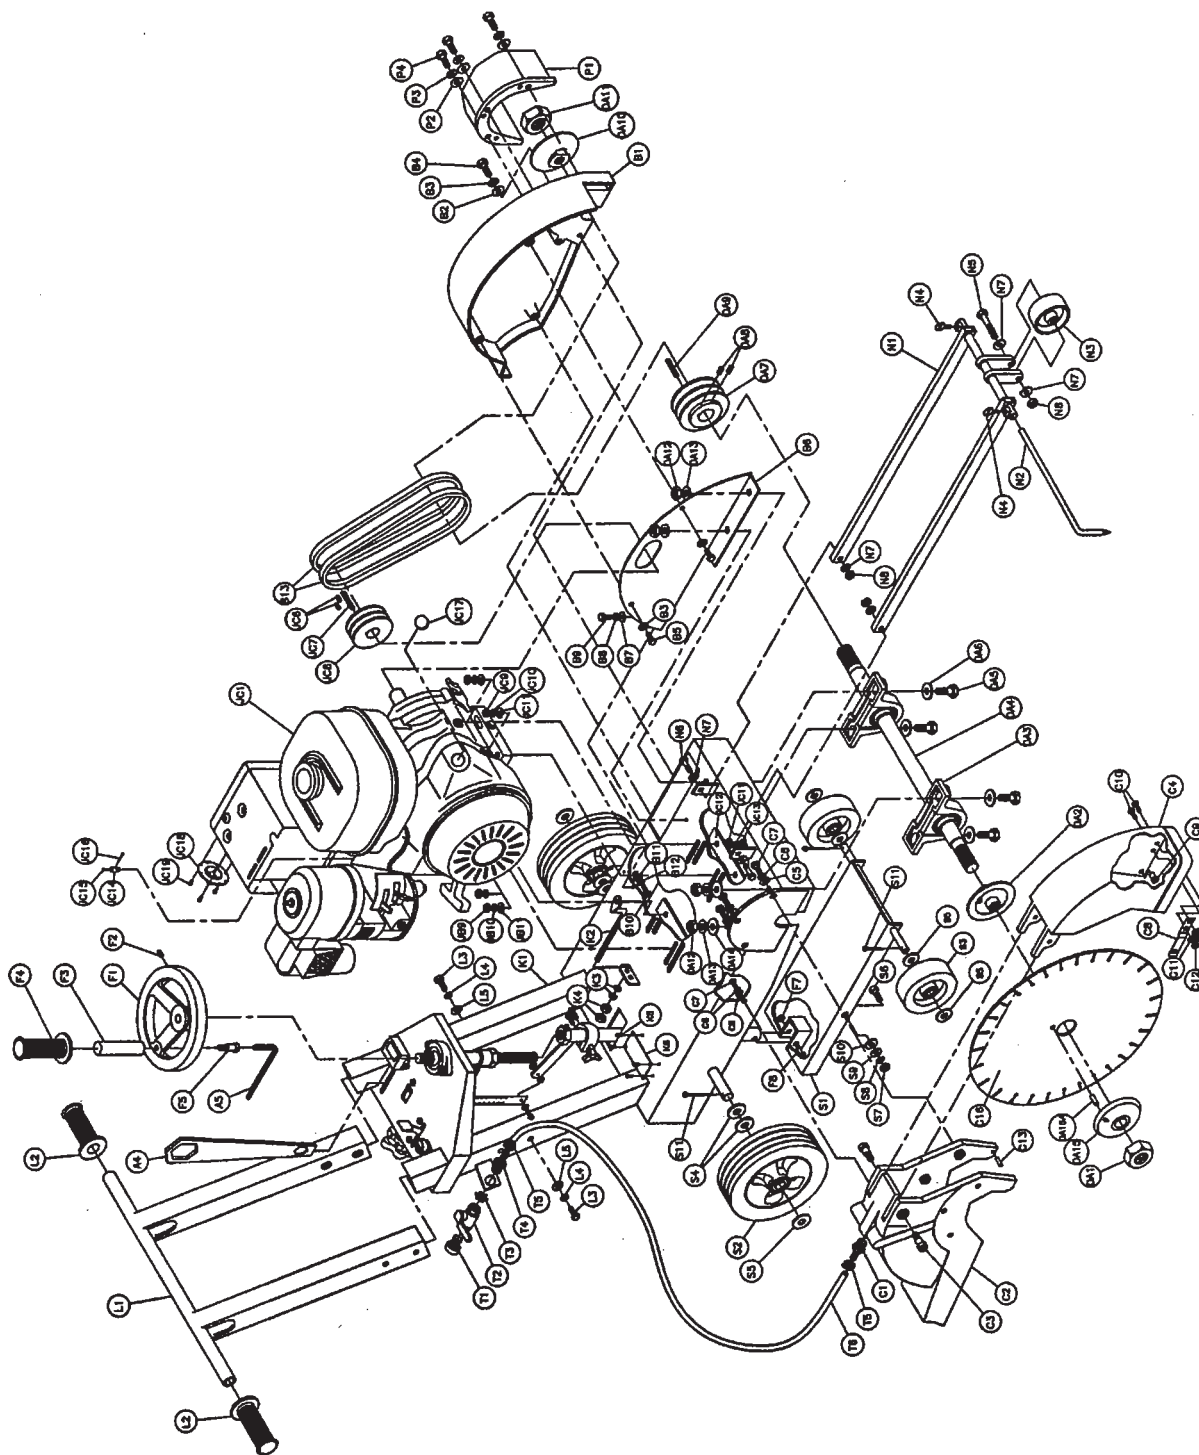

C119-C139

PARTS BREAK DOWN