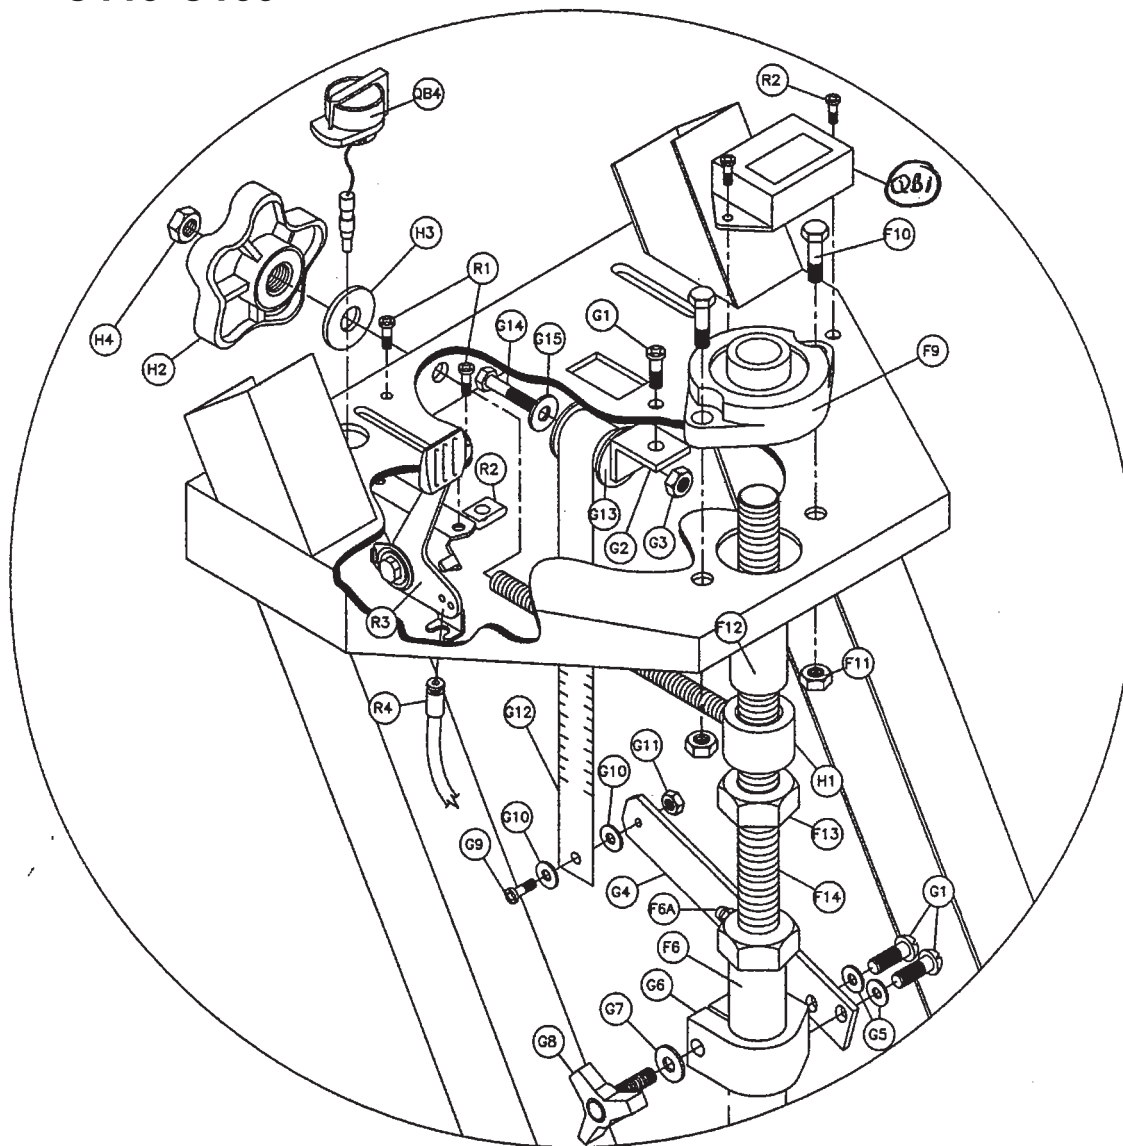

C119-C139

PARTS BREAK DOWN