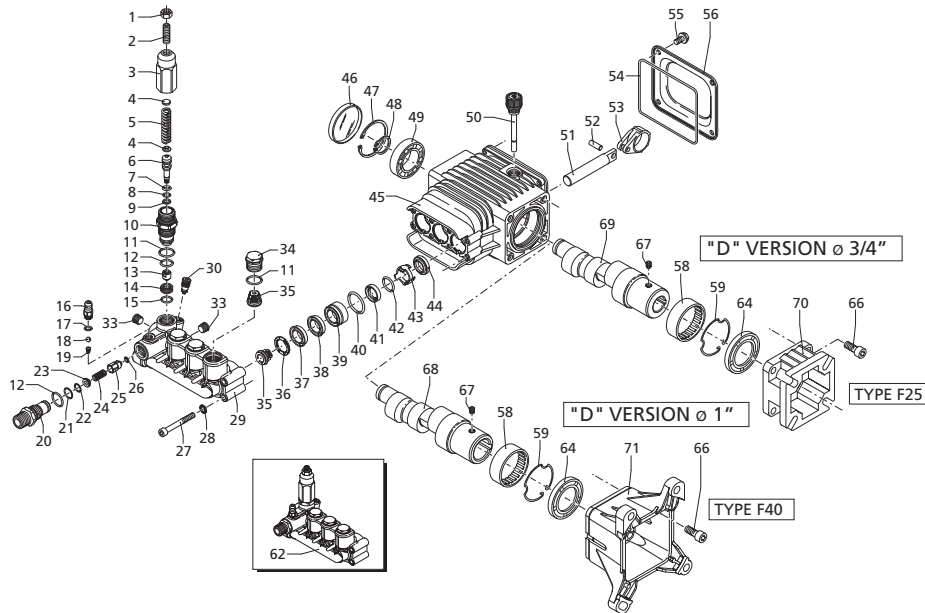

PRESSURE WASHER BREAKDOWN

B4015RA

Repair Kits

Pos	Code	Description	Qty.	Pos	Code	Description	Qty.	Pos	Code	Description	Qty.
1	1980300	Nut M6	1	39	1981570	Piston guide	3		AR64516	Oil	1
2	2760420	Grub screw M6x12	1	40	770260	O-Ring ø23.52x1.78	3			<i>OIL CAPACITY - 16 OZ</i>	
3	1980540	Unloader knob	1	41	1260440	Gasket	3	Special Parts / Kits			
4	1980220	Spring plate	2	42	640070	O-Ring ø13.95x2.62	3	Code	Description	Qty.	
5	2760410	Spring	1	43	2760310	Spacer	3	42304	EZ Start assembly	1	
6	2760400	Valve piston	1	44	1260460	Oil seal	3	2186	Valve kit - up to 3200 PSI	1	
7	2260100	O-Ring ø6.02x2.62	1	45	2760010	Pump body	1	42302	Valve kit - above 3200 PSI	1	
8	660190	O-Ring ø6.07x1.78	1	46	1266740	Bearing cap	1	2280	Unloader kit up to 3200 PSI	1	
9	2760210	Ring	1	47	1260790	Circlip ø152	1		no knob with seat	1	
10	2760050	Piston guide	1	48	1780550	Snap ring	1	42369	Unloader kit above 3200 PSI	1	
11	1200690	O-Ring ø15.6x1.78	4	49	2760340	Bearing	1		no knob with seat	1	
12	394280	O-Ring ø12.42x1.78	2	50	1780490	Bearing	1	42128	Unloader kit above 3200 PSI	1	
13	2260070	By-pass jet	1	51	880130	Oil cap	1		with knob without seat	1	
14	2760090	Seat	1	52	2760040	Piston	3	42129	Unloader kit above 3200 PSI	1	
15	770140	O-Ring ø11.11x1.78	1	53	1780050	Piston pin	3		with knob with seat	1	
16	1982520	Hose nipple	1	54	1780040	Con rod Aluminum	3	42527	Complete manifold with EZ start	1	
17	1250280	Ball	1	55	1780710	Con rod Bronze	3	2769201	Complete manifold non EZ start	1	
18	1560520	Spring	1	56	2760280	O-Ring ø101.27x2.62	1	2761050	Bare manifolds with EZ start	1	
19	2760230	Detergent injector 3/8" G	1	57	802190	Bolt M6x12	4	2760330	Bare manifolds non EZ start	1	
20	2760270	O-Ring ø12x1	1	58	2760110	Rear cover	1				
21	1470210	O-Ring ø9x1	1	59	2760350	Bearing	1				
22	2760120	Injector insert	1	60	1321190	Bearing	1				
23	2760200	Spring	1	61	1321080	Snap ring	1				
24	2760130	Jet	1	62	2769201	Complete pump head w/o EZ start	1				
25	2760130	Jet	1	63	2769209	Complete pump head EZ-start	1				
26	1460430	O-Ring ø4x2.5	1	64	480671	Oil seal	1				
27	801080	Bolt M6x50	(92 in/lbs) 8	65	180030	Bolt M8x20	4				
28	1381550	Lockwasher	8	66	820440	Set screw M6	1				
29	2760020	Head - w/o EZ-start	1	67	1780340	Hollow shaft ø1"	1				
30	2761050	Head - Bare EZ-start	1	68	1780920	Hollow shaft ø1"	1				
31	2760330	Head - Bare w/o EZ-start	1	69	1780330	Hollow shaft ø1"	1				
32	2760630	EZ-start plug	1	70	1780590	Hollow shaft ø3/4" 3GPM #9	1				
33	2760260	Plug 1/4" G	2	71	1780600	Hollow shaft ø3/4" 2.5GPM #10	1				
34	2760180	Plug	(442 in/lbs) 3		1780580	Flange F25	1				
35	2769050	Complete valve	6		1780580	Flange F40	1				
36	2760220	Support ring	3		2760290	Flange F40	1				
37	1342761	Gasket	3								
38	1981580	Ring	1								

Legend

ø 15	ø 15	ø 15	ø 15
For √	For ☒	For ▲	For □
RSV2.5G25	RSV3G25	RSV3.5G35	RSV4G30
	For ○		For ■
	RSV3G30		RSV4G35
		For ●	RSV4G40
		RSV3G34	
		RSV3G35