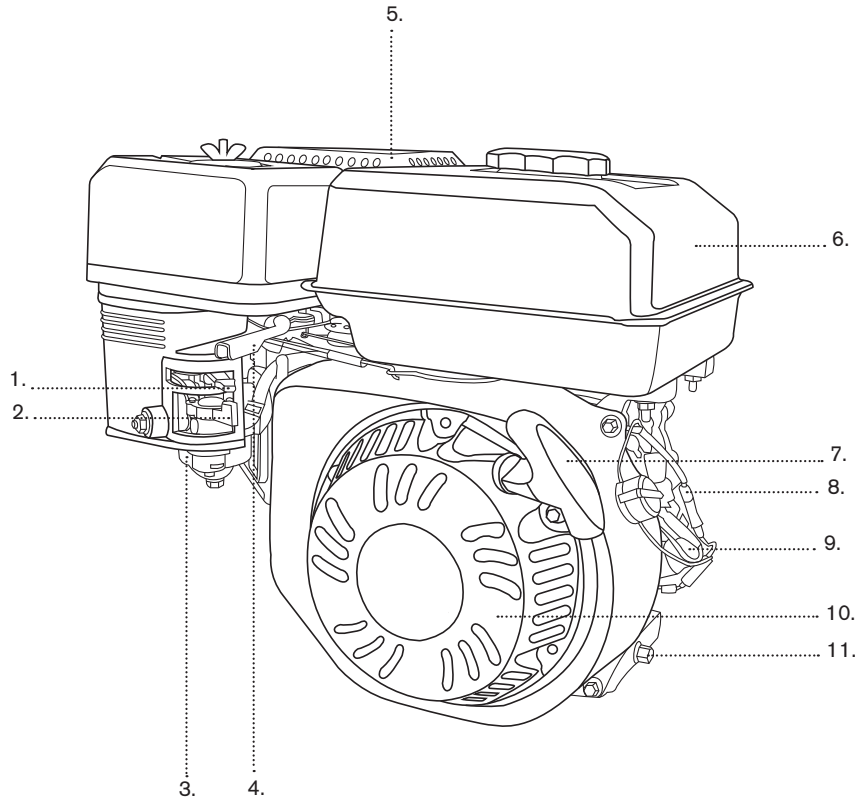

# PRESSURE WASHER BREAKDOWN

B4015RA

REF #	DESCRIPTION	PART #
1	Frame	85.600.125
2	Engine - 420cc Powerease	85.570.150
3	Pump - RSV4G40EZ	85.139.021B
4	Wheel	85.660.050B
5	Soap Hose	85.400.005
6	Nozzle Set	85.210.035
7	Gun & Wand	85.205.056
8	Hose 50' x 3/8"	85.228.153

# PRESSURE WASHER BREAKDOWN

B4015RA