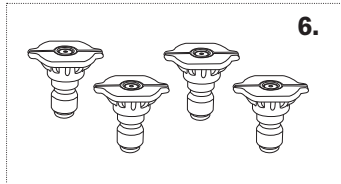

# PRESSURE WASHER BREAKDOWN

B4015RA

REF #	DESCRIPTION	PART #
1	Frame	85.600.125
2	Engine - 420cc Powerease	85.570.150
3	Pump - RSV4G40EZ	85.139.021B
4	Wheel	85.660.050B
5	Soap Hose	85.400.005
6	Nozzle Set	85.210.035
7	Gun & Wand	85.205.056
8	Hose 50' x 3/8"	85.228.153