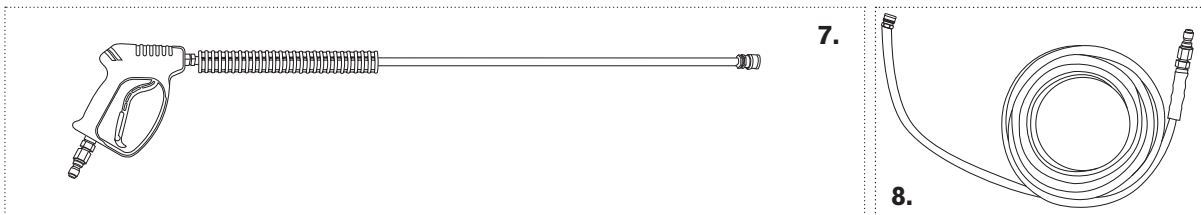

# PRESSURE WASHER BREAKDOWN

B4015RA

REF #	DESCRIPTION	PART #
1	Frame	85.600.125
2	Engine - 420cc Powerease	85.570.150
3	Pump - RSV4G40EZ	85.139.021B
4	Wheel	85.660.050B
5	Soap Hose	85.400.005
6	Nozzle Set	85.210.035
7	Gun & Wand	85.205.056
8	Hose 50' x 3/8"	85.228.153