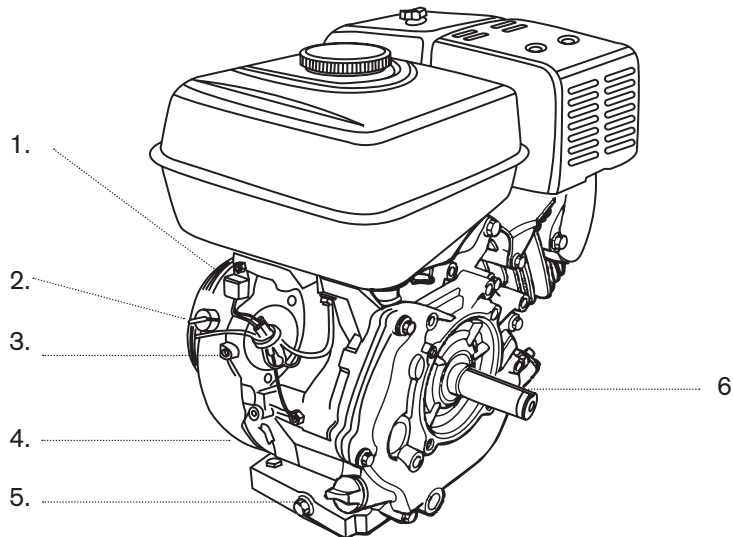

BACK

1. Starter Handle
2. Engine Switch
3. Low Oil Sensor
4. Oil Dipstick
5. Oil Drain Plug
6. Oil Plug