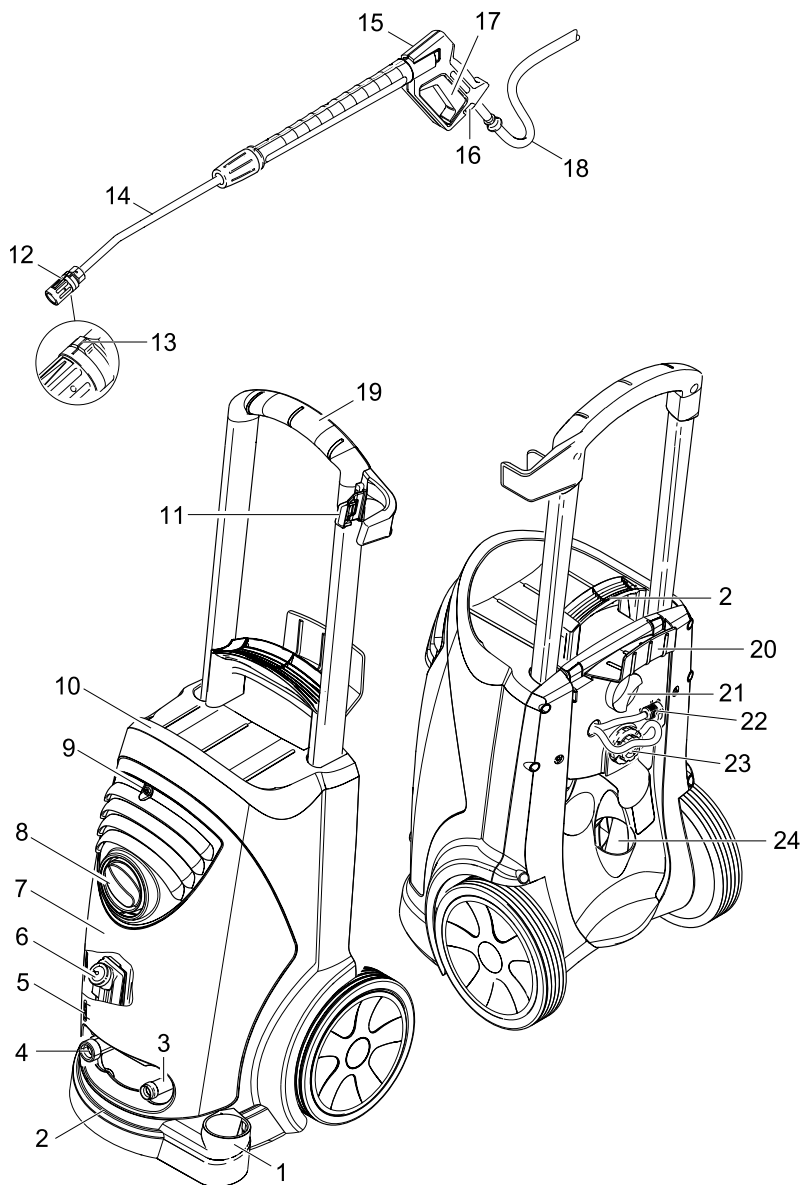

HD 1.8/13 C Ed

HD 1.8/13 C Ed

Unit components

Please fold out illustration page at the front

- 1 Nozzle rest
- 2 Handle
- 3 High-pressure outlet
- 4 Water connection
- 5 Oil level display
- 6 Oil reservoir
- 7 Hood
- 8 Unit switch
- 9 Fastening screw for hood
- 10 Hose rest
- 11 Handgun support
- 12 Nozzle
- 13 Marking of the nozzle
- 14 Spray lance
- 15 Hand-held spray gun
- 16 Safety catch of hand-held spray gun
- 17 Lever of hand-held spray gun
- 18 High-pressure hose
- 19 Push-handle
- 20 Cable holder
- 21 Push-handle clamping screw
- 22 Detergent suction-hose with filter
- 23 Detergent metering valve
- 24 Accessories box