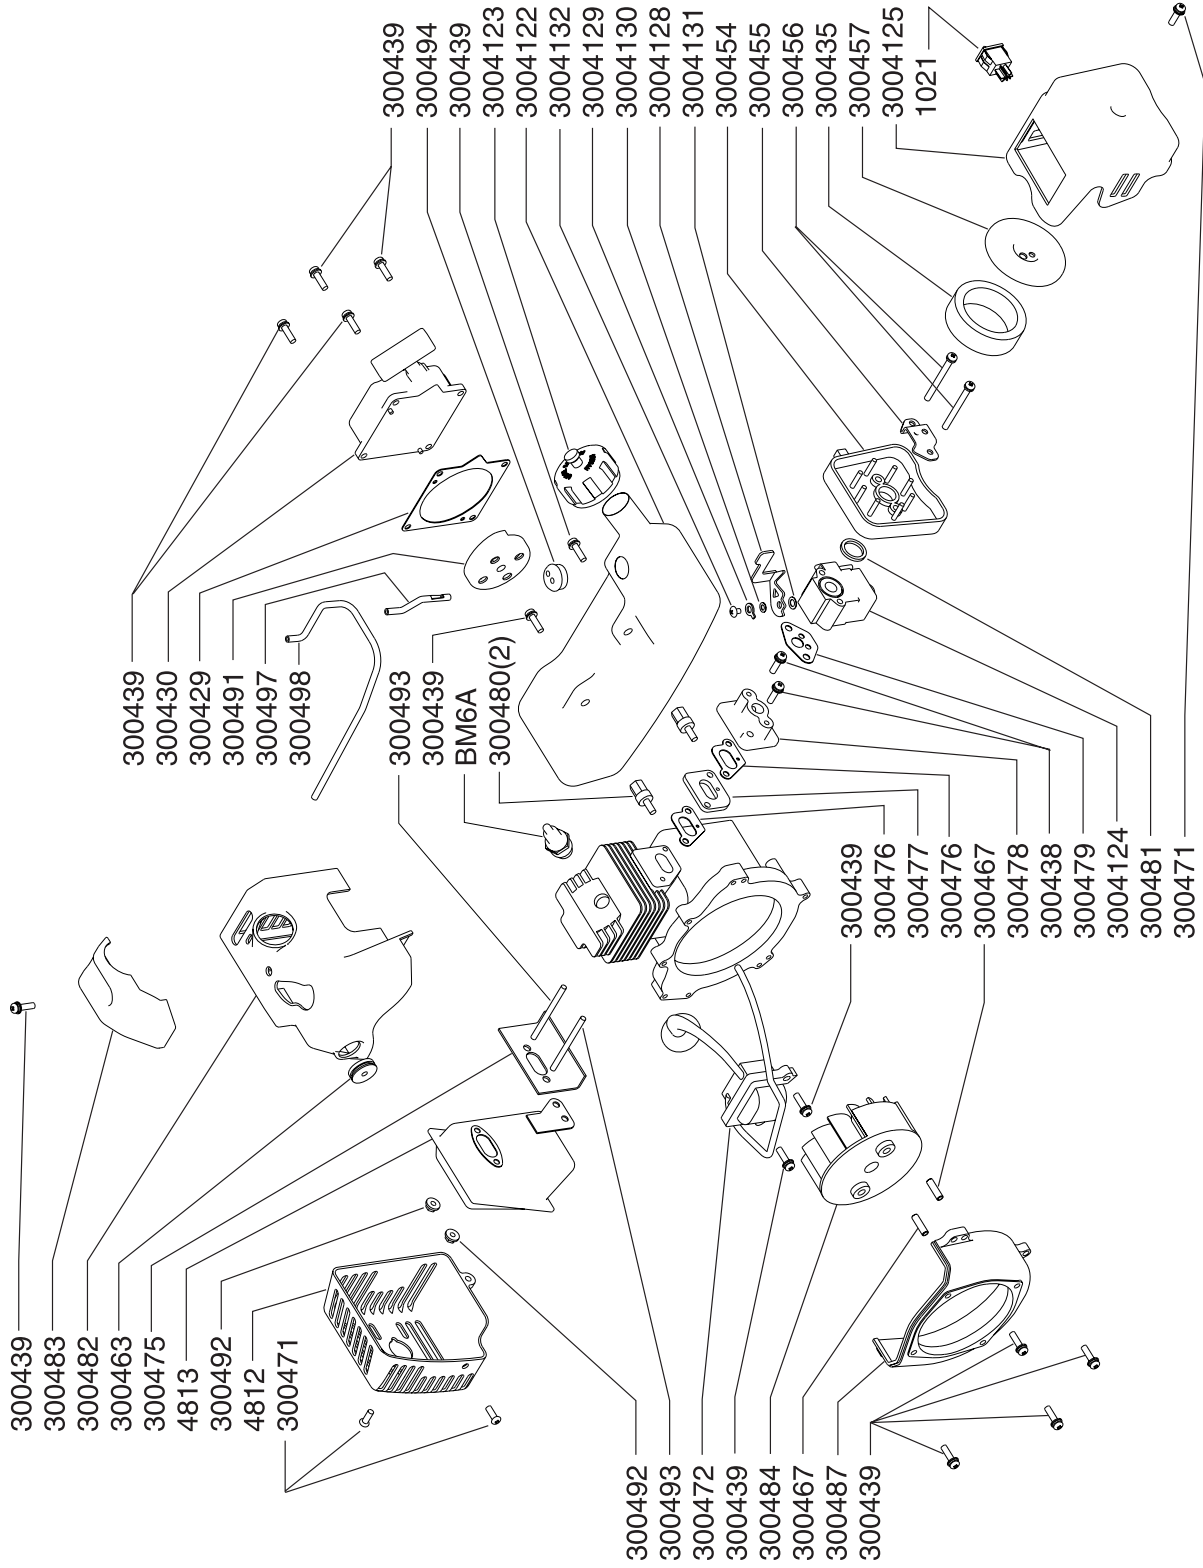

# WP4310 WATER PUMP ENGINE BREAKDOWN

# WP4310 WATER PUMP BREAKDOWN

## ENGINE PARTS

Part #	Description	Qty.
1021	SWITCH, ROCKER .....	1
300429	PLATE, RECOIL .....	1
300430	RECOIL ASSEMBLY .....	1
300435	FILTER, AIR .....	1
300438	BOLT W/WASHER, M5 X 25MM .....	2
300439	BOLT W/WASHER, M5 X 18MM .....	13
300454	BASE, INTAKE .....	1
300455	PLATE, INTAKE COVER ADAPTER .....	1
300456	BOLT, M5 X 50MM .....	2
300457	COVER, AIR FILTER .....	1
300463	GROMMET, ENGINE SHROUD .....	1
300467	PIN, LOCATING .....	2
300471	BOLT, M5 X 12MM .....	3
300472	COIL, IGNITION .....	1
300475	GASKET, MUFFLER .....	1
300476	GASKET, INTAKE .....	2
300477	HEAT DISK .....	1
300478	WINDPIPE, INTAKE .....	1
300479	GASKET, CARBURETOR .....	1
300480	SPACER, FUEL TANK THREADED .....	2
300481	O-RING .....	1
300482	SHROUD, ENGINE .....	1
300483	COVER, ENGINE SHROUD .....	1
300484	FLYWHEEL, MAGNETO .....	1
300487	MOUNT RING AND SHROUD .....	1
300488	CHOKE (NOT SHOWN) .....	1
300491	RECOIL CLUTCH .....	1
300492	NUT, M6 .....	2
300493	BOLT, STUD M6 X 62MM .....	2
300494	GROMMET, FUEL TANK, 2-HOLE .....	1
300497	HOSE, PRIMER LINE 4" .....	1
300498	HOSE, PRIMER LINE 9" .....	1
3004103	FILTER, FUEL (NOT SHOWN) .....	1
3004106	GUARD, FLYWHEEL (NOT SHOWN) .....	1
3004109	PRIMER BULB (NOT SHOWN) .....	1
3004120	SCREW, CHOKE LEVER (NOT SHOWN) .....	1
3004122	FUEL TANK .....	1
3004123	CAP, FUEL, MANUAL VENTING .....	1
3004124	CARBURETOR .....	1
3004125	COVER, INTAKE .....	1
3004126	THROTTLE LEVER ASSEMBLY (NOT SHOWN) .....	1
3004127	ENGINE, 2-CYCLE 43CC VIPER .....	1
3004128	LEVER, CHOKE .....	1
3004129	WASHER WITH TAB, THROTTLE LEVER .....	1
3004130	WASHER, FLAT, THROTTLE LEVER .....	1
3004131	WASHER, NYLON, THROTTLE LEVER .....	1
3004132	SCREW, THROTTLE LEVER .....	1
4812	COVER, MUFFLER, METAL .....	1
4813	MUFFLER, CATALYTIC CONVERTER .....	1
BM6A	SPARK PLUG (CHAMPION CJ8) .....	1