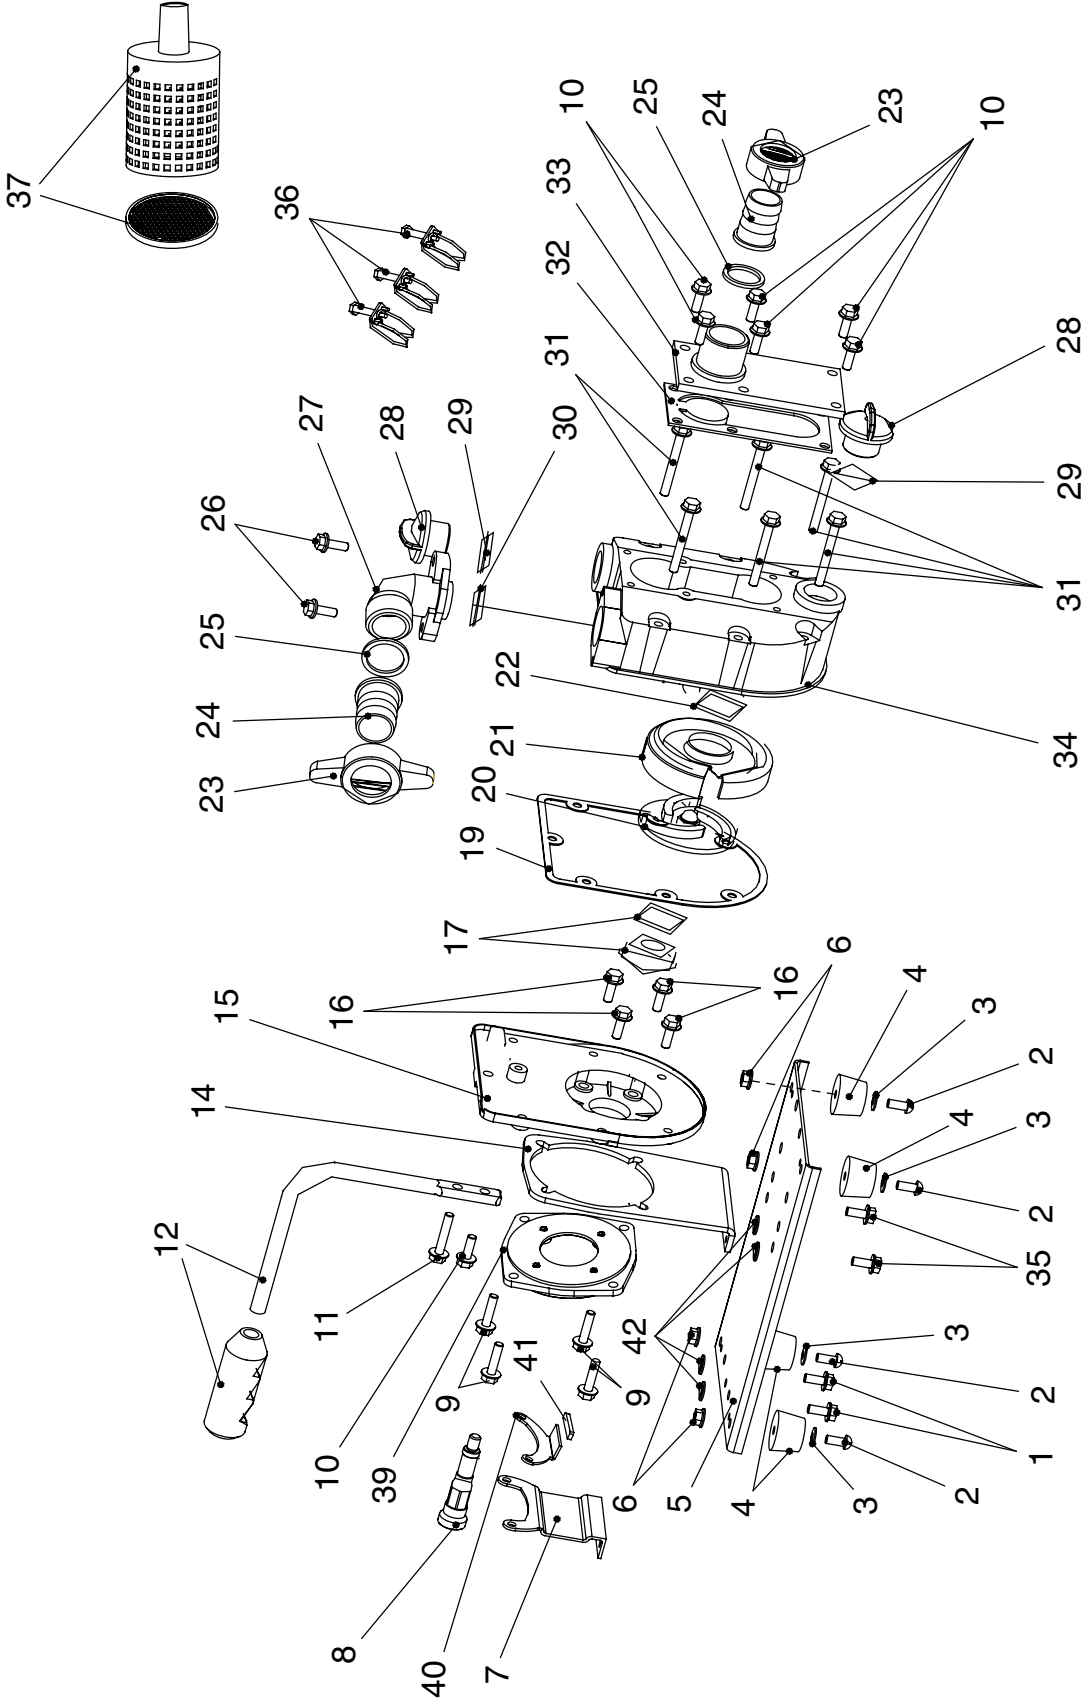

WP4310 WATER PUMP BREAKDOWN

WP4310 WATER PUMP PARTS LIST

MINIMUM ORDER $10.00

ENGINE PARTS

Part #	Description	Qty.
1021	SWITCH, ROCKER	1
300429	PLATE, RECOIL	1
300430	RECOIL ASSEMBLY	1
300435	FILTER, AIR	1
300438	BOLT W/WASHER, M5 X 25MM	2
300439	BOLT W/WASHER, M5 X 18MM	13
300454	BASE, INTAKE	1
300455	PLATE, INTAKE COVER ADAPTER	1
300456	BOLT, M5 X 50MM	2
300457	COVER, AIR FILTER	1
300463	GROMMET, ENGINE SHROUD	1
300467	PIN, LOCATING	2
300471	BOLT, M5 X 12MM	3
300472	COIL, IGNITION	1
300475	GASKET, MUFFLER	1
300476	GASKET, INTAKE	2
300477	HEAT DISK	1
300478	WINDPIPE, INTAKE	1
300479	GASKET, CARBURETOR	1
300480	SPACER, FUEL TANK THREADED	2
300481	O-RING	1
300482	SHROUD, ENGINE	1
300483	COVER, ENGINE SHROUD	1
300484	FLYWHEEL, MAGNETO	1
300487	MOUNT RING AND SHROUD	1
300488	CHOKE (NOT SHOWN)	1
300491	RECOIL CLUTCH	1
300492	NUT, M6	2
300493	BOLT, STUD M6 X 62MM	2
300494	GROMMET, FUEL TANK, 2-HOLE	1
300497	HOSE, PRIMER LINE 4"	1
300498	HOSE, PRIMER LINE 9"	1
3004103	FILTER, FUEL (NOT SHOWN)	1
3004106	GUARD, FLYWHEEL (NOT SHOWN)	1
3004109	PRIMER BULB (NOT SHOWN)	1
3004120	SCREW, CHOKE LEVER (NOT SHOWN)	1
3004122	FUEL TANK	1
3004123	CAP, FUEL, MANUAL VENTING	1
3004124	CARBURETOR	1
3004125	COVER, INTAKE	1
3004126	THROTTLE LEVER ASSEMBLY (NOT SHOWN)	1
3004127	ENGINE, 2-CYCLE 43CC VIPER	1
3004128	LEVER, CHOKE	1
3004129	WASHER WITH TAB, THROTTLE LEVER	1
3004130	WASHER, FLAT, THROTTLE LEVER	1
3004131	WASHER, NYLON, THROTTLE LEVER	1
3004132	SCREW, THROTTLE LEVER	1
4812	COVER, MUFFLER, METAL	1
4813	MUFFLER, CATALYTIC CONVERTER	1
BM6A	SPARK PLUG (CHAMPION CJ8)	1

CHASSIS PARTS

Key #	Part #	Description	Qty.
1	42128	BOLT, ENGINE MOUNT	2
2	42131	BOLT, RUBBER FOOT	4
3	42132	WASHER, RUBBER FOOT	4
4	42127	FOOT, RUBBER	4
5	42129	BASE PLATE, PUMP	1
6	42133	NUT, RUBBER FOOT	4
7	42118	MOUNT, ENGINE	1
8	42141	OUTPUT SHAFT, PUMP	1
9	42121	BOLT, PUMP ADAPTER PLATE	4
10	42123	BOLT, PUMP COVER PLATE	7
11	42104	BOLT, HANDLE LONG	1
12	42103	HANDLE W/ GRIP	1
14	42101	MOUNT, ENGINE PUMP	1
15	42140	BACK COVER, PUMP	1
16	42112	BOLT, PUMP HOUSING PLATE	4
17	42126	SEAL, MECHANICAL	1
19	42120	GASKET, RUBBER PUMP	1
20	42134	IMPELLER	1
21	42122	HOUSING, VOLUTE	1
23	42105	NUT, WING HOSE ADAPTER	2
24	42106	NIPPLE BARBED, 1"	2
25	42107	SEAL, 1" NIPPLE	2
26	42108	BOLT, OUTLET ELBOW	2
27	42139	OUTLET ELBOW	1
28	42109	CAP, FILL	2
29	42110	SEAL, FILL CAP	2
30	42114	SEAL, OUTLET ELBOW	1
31	42115	BOLT, PUMP HOUSING	6
32	42125	GASKET/FLOW STOP, COVER PLATE	1
33	42124	PLATE, PUMP COVER	1
34	42111	HOUSING, PUMP	1
35	42130	BOLT, ENGINE PUMP MOUNT	2
36	42135	CLAMP, HOSE	3
37	42137	SUCTION SCREEN, COMPLETE	1
39	42102	ADAPTER PLATE, PUMP	1
40	42116	MOUNT, ENGINE FUEL TANK	1
41	42117	GRIP, RUBBER FUEL TANK	1
42	42119	SPACER, ENGINE PUMP	4
--	42100	ENGINE	1