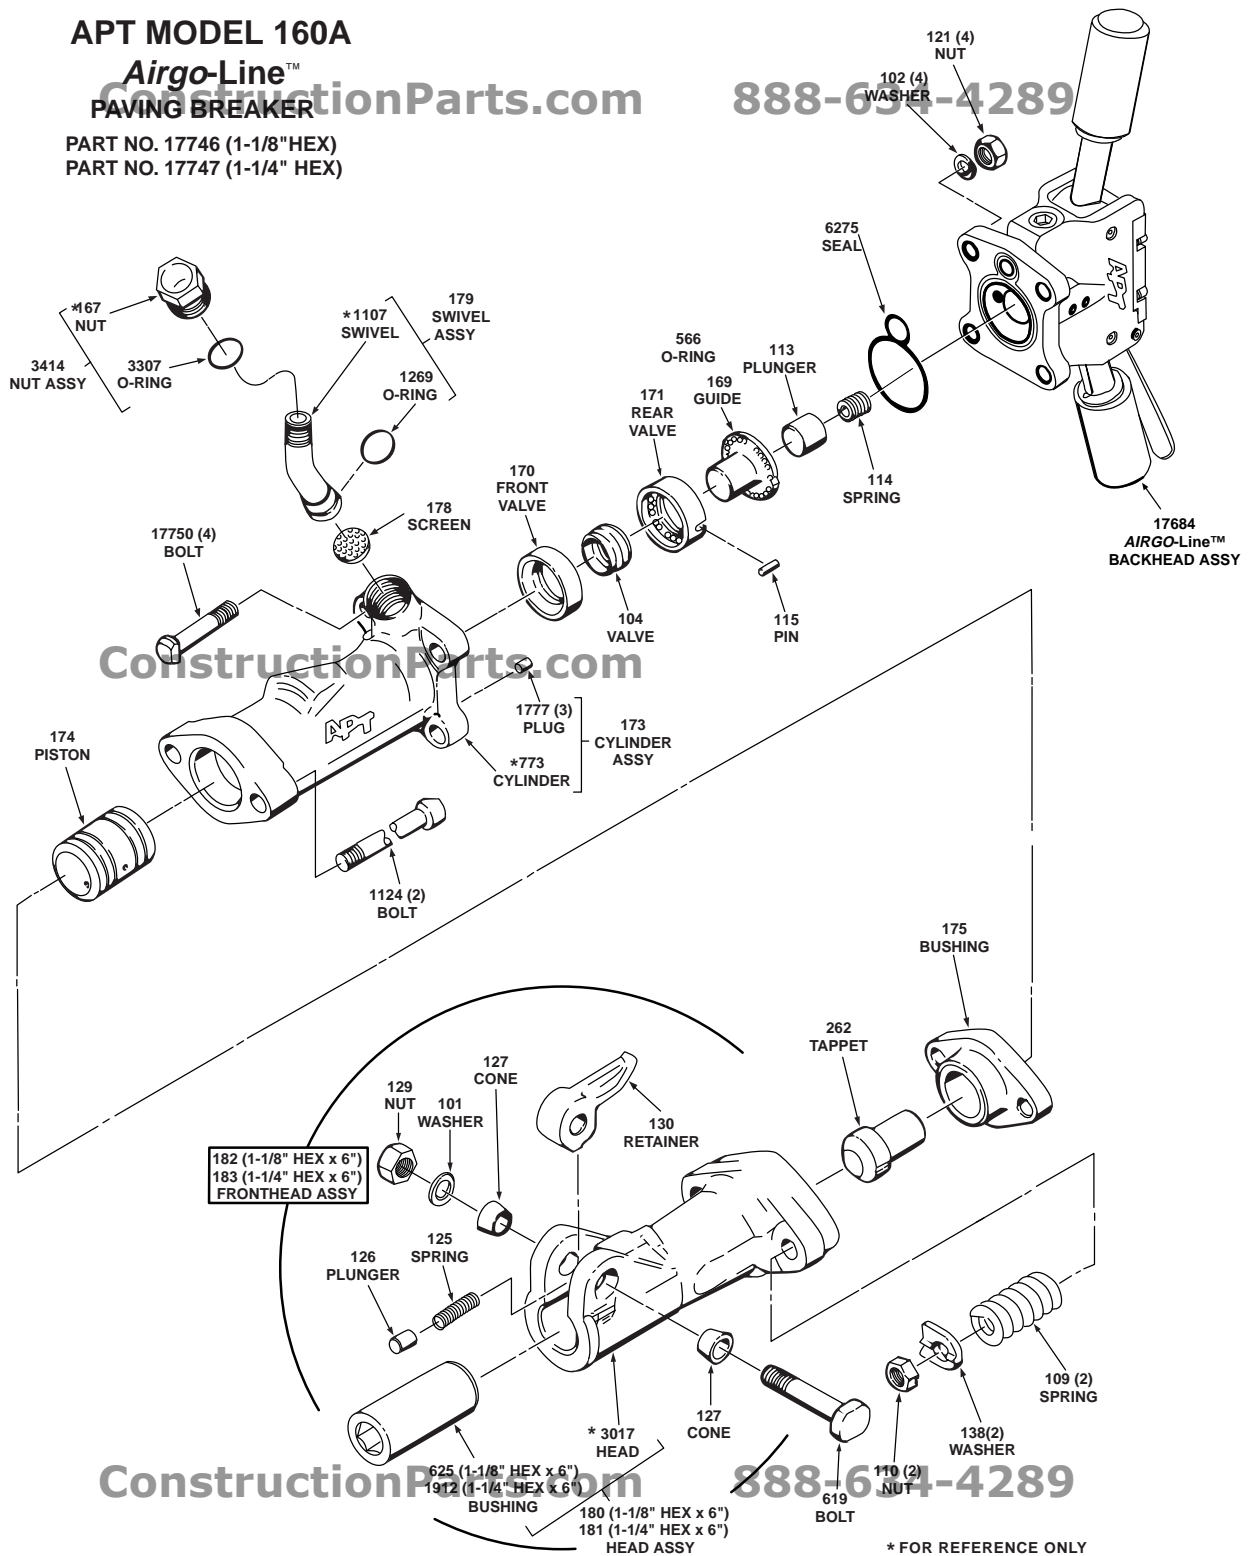

AMERICAN PNEUMATIC TOOL

APT MODEL 160A

Airgo-Line™ PAVING BREAKER

PART NO. 17746 (1-1/8" HEX)
PART NO. 17747 (1-1/4" HEX)

182 (1-1/8" HEX x 6")
183 (1-1/4" HEX x 6")
FRONTHEAD ASSY

* FOR REFERENCE ONLY
(THESE PARTS NOT SOLD SEPARATELY)