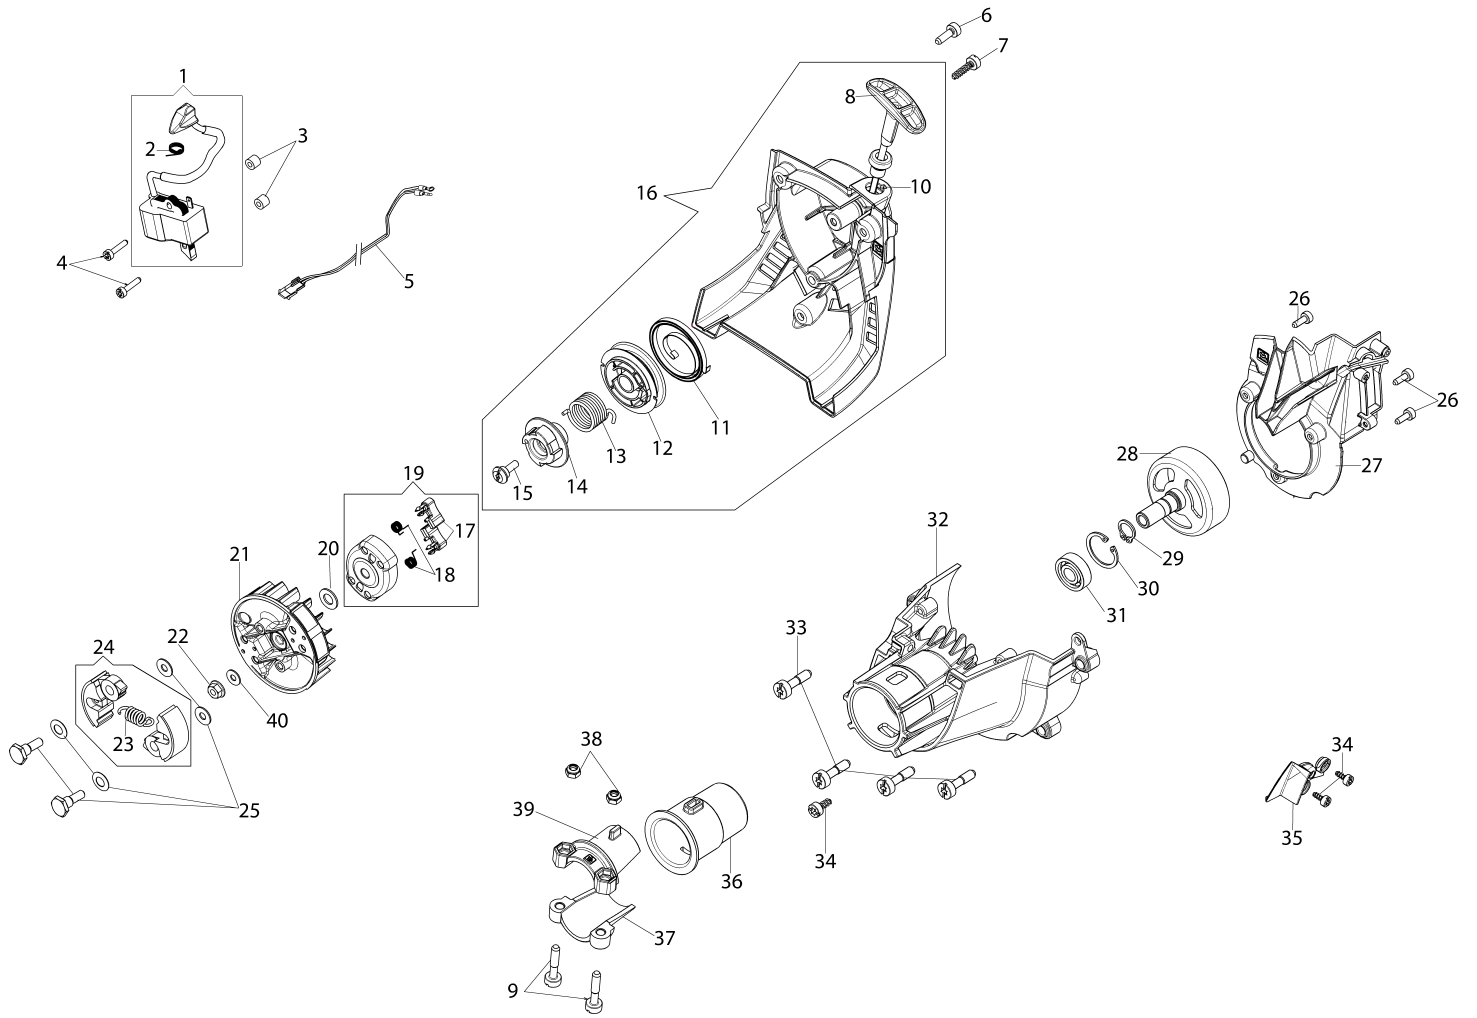

Illustration Starter Assy and clutch

Illustration Starter assy and clutch

Ref.Nu	Qty	Part number	Description	Validity from	Validity till	Notes	Bulletin
1	1	2501002R	Ignition coil				
2	1	50050127	Spring				
3	2	50160218	Spacer				
4	2	3891020R	Screw				
5	1	61370059R	Cable				
6	3	3891043R	Screw				
7	1	3893060R	Screw				
8	1	61370082R	Handle				
9	2	3891050R	Screw				
10	1	61370024R	Rope				
11	1	61070036R	Spring				
12	1	61370022AR	Starter pulley				
13	1	61370237R	Spring				
14	1	61370023R	Sprocket				
15	1	50160024	Screw				
16	1	61370231R	Starter assy			Rosso; Red	
17	2	61370014R	Pawl				
18	2	61070039R	Spring				
19	1	61370013R	Clutch driver				
20	1	3064034	Washer				
21	1	58070133R	Flywheel				
22	1	3912014R	Nut				
23	1	61070090R	Spring				
24	1	61070091AR	Clutch				
25	1	61370257	Kit pin + Belleville washer + spacer ring				
26	3	3891009R	Screw				
27	1	61370090R	Flange				
28	1	61170050BR	Clutch drum				
29	1	3024012R	Ring				
30	1	3025019	Ring				
31	1	3035023R	Bearing				
32	1	61370079R	Starter case			Grigio; Grey	
33	4	3891046R	Screw				
34	3	3893009R	Screw				
35	1	61370091AR	Cover				
36	1	61370030R	Sleeve				
37	1	61370028AR	Adaptor				
38	2	3914003R	Nut				
39	1	61370029AR	Adaptor				
40	1	3819031R	Washer				

Illustration Transmission

Illustration Transmission

Ref.Nu	Qty	Part number	Description	Validity from	Validity till	Notes	Bulletin
1	4	3891043R	Screw				
2	1	61370052R	Clamp				
3	1	61370259	Handle				
4	5	3893060R	Screw				
5	1	61370043R	Lever				
6	1	61370260	Lever group				
7	1	61370044AR	Throttle lever				
8	1	61370198R	Spacer				
9	1	4162154B	Knob				
10	1	61370330R	Tube Ø24				
11	1	61370337R	Drive shaft				
12	1	61370270	Complete handle				
13	1	61370032AR	Cable	SN 8856090001			BT6-006-03/16
14	1	61370220AR	Throttle cable				
15	1	4160463AR	Single harness				
16	1	61370214R	Tool kit				
17	1	61370446A	Labels kit				
18	1	61370134R	Band				
19	1	3914003R	Nut				
20	1	3891050R	Screw				