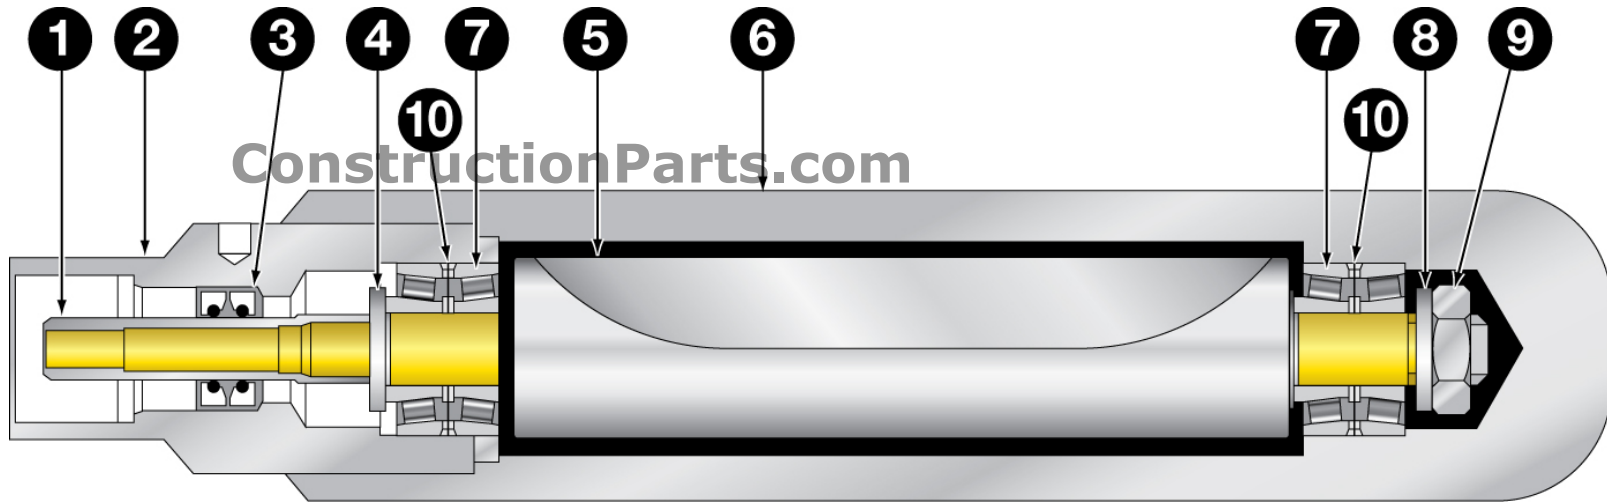

Part #W878-540, 1.75B

No.	Description	Qty	Part No.
1	Driver, Hex	1	384446
2	Assy, End Cap: W/ Seals	1	208236
3	Seal, Oil	2	*****
4	Washer, Flat	1	887015
5	Rotor	1	718335
6	Housing, Square	1	588339
7	Bearing, Ball	4	096010
8	Washer, Flat	1	887015
9	Nut, Hex Jam; L.H. Thd	1	432708
10	Shim	2	419701

\*\*\*We recommend using End Cap Assy's with pressed in seals, however these parts are available separately upon request.