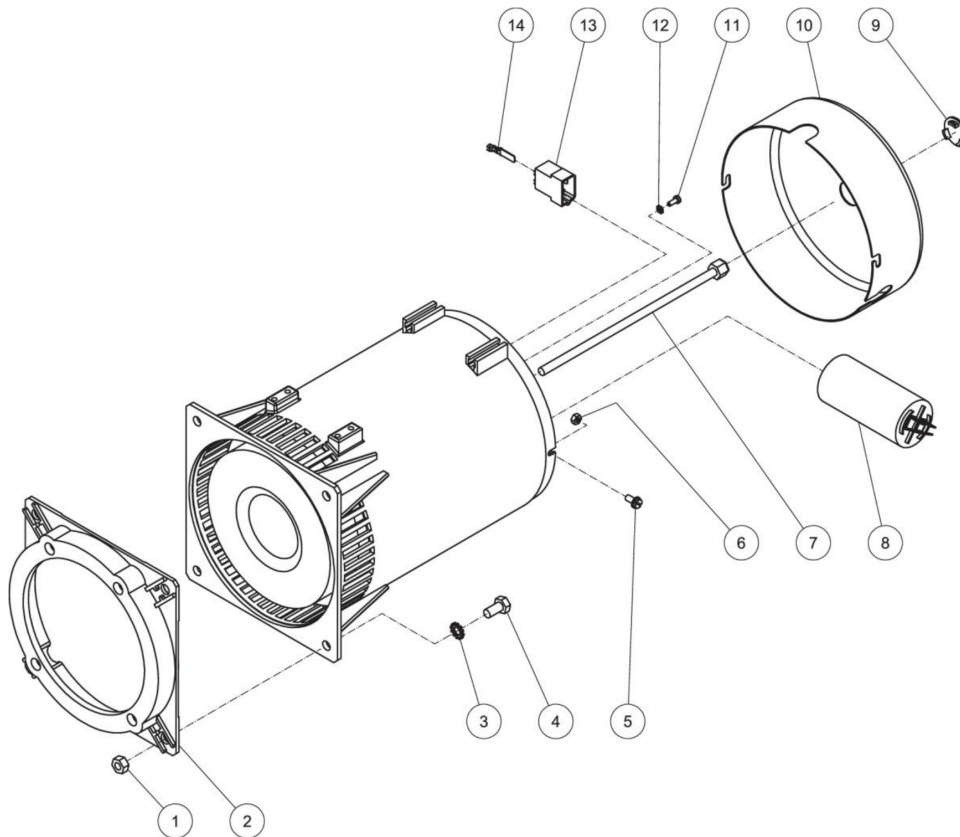

GEN-6000-0MYE / GEN-6000-0MYE (sn:40043882-99999999)

ALTERNATOR ASSEMBLY

Id	Item #	Description	Quantity
1	30-3007	NUT	4
2	52-0071	ALTERNATOR FLANGE	1
3	29-0110	LOCKWASHER	4
4	27-8042	BOLT	4
5	27-9593	SCREW	2
6	30-6001	NUT	2
7	27-9585	BOLT	1
8	32-1088	CAPACITOR	1
9	52-0076	ALTERNATOR CAP	1
10	52-0073	ALTERNATOR END COVER	1
11	27-9586	SCREW	1
12	29-1013	LOCKWASHER	1