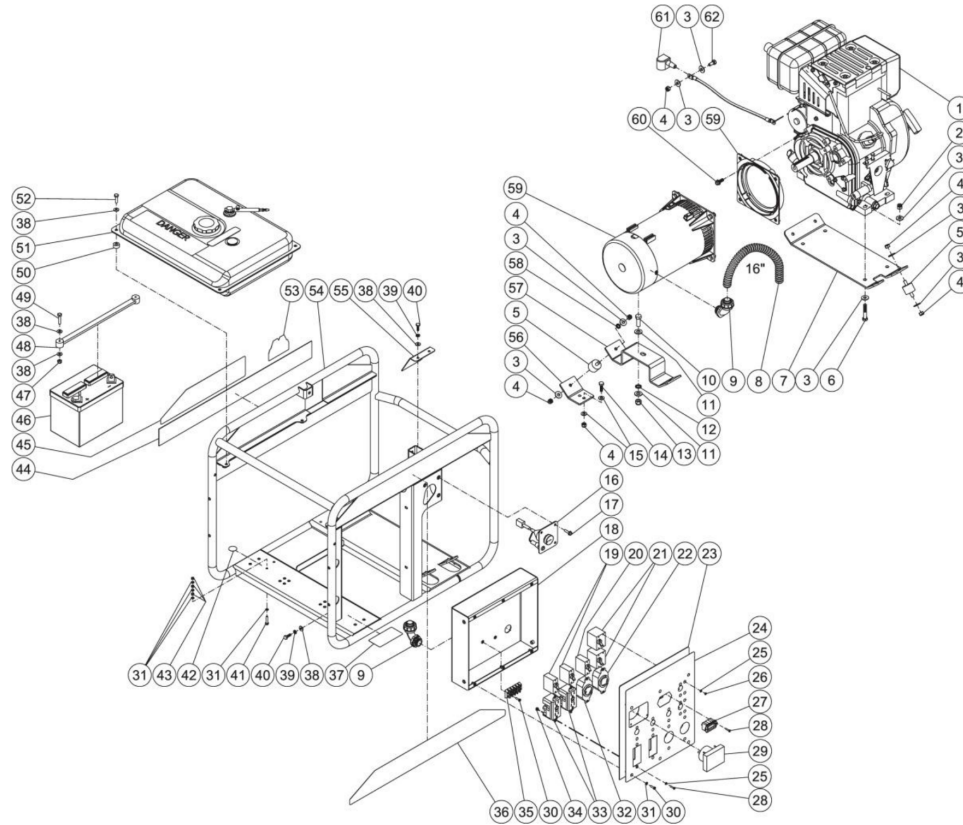

GEN-6000-0MYE / GEN-6000-0MYE (sn:40043882-99999999)

FRAME ASSEMBLY

Id	Item #	Description	Quantity
1	1-0170	ENGINE - 9.0HP YANMAR	1
2	30-0159	LOCKNUT	4
3	28-0022	WASHER	24
4	30-0157	LOCKNUT	18
5	14-0107	ISOLATOR	6
6	27-0121	BOLT	4
7	20-1101A01	ISOLATION PLATE	1
8	32-0486	CONDUIT (TWO FEET REQUIRED)	1
9	32-0487	CONDUIT ELBOW	2
10	27-0167	BOLT	1
11	28-0005	WASHER	2
12	29-0112	LOCKWASHER	1

Id	Item #	Description	Quantity
13	30-0161	LOCKNUT	1
14	27-0067	BOLT	4
15	28-0003	WASHER	8
16	-	KEY SWITCH W/ ENGINE	1
17	27-9527	BOLT	3
18	20-1102A01	ELECTRIC BOX	1
19	32-0834	TOGGLE BREAKER - 20A	2
20	32-0836	TOGGLE BREAKER - 30A	1
21	32-0835	TOGGLE BREAKER - 20A	2
22	32-0833	125/250 VOLT RECEPTACLE	1
23	20-1103A01	CONTROL PANEL	1
24	N/A	DECAL - CONTROL PANEL *(SEE 34-9047)	1
25	29-1013	LOCKWASHER	22
26	27-9574	SCREW	14
27	32-0668	HOUR METER	1
28	27-8881	SCREW	10
29	32-0838	VOLT METER	1
30	27-8942	SCREW	8
31	28-1009	STAR WASHER	10
32	32-0832	120V-30A RECEPTACLE	1
33	32-0830	GFCI DUPLEX RECEPTACLE	2
34	30-0152	LOCKNUT	10
35	32-0227	TERMINAL STRIP	1
36	34-2159	DECAL- GEN 5500-0MYE	1
37	N/A	DECAL- SILVER STICKER	1
38	28-0002	WASHER	14
39	29-0006	LOCKWASHER	6
40	27-0015	BOLT	6
41	27-8807	BOLT	1
42	N/A	DECAL- GROUND PICTORAL *(SEE 34-9047)	1
43	30-6001	NUT	3
44	N/A	DECAL - WARNINGS *(SEE 34-9047)	1
45	34-2161	DECAL- GEN 5500-0MYE	1
46	32-0058	BATTERY	1
47	30-0155	LOCKNUT	2
48	33-0430	BATTERY STRAP	1
49	27-0017	BOLT	2
50	14-0103	FUEL TANK MOUNT	4
51	856-0018	FUEL TANK ASSEMBLY	1

Id	Item #	Description	Quantity
52	27-0016	BOLT	4
53	34-2168	DECAL - #2M	1
54	5-0277A01	FRAME	1
55	20-1128A01	KEY SWITCH SHIELD	1
56	5-0236A01	ISOLATOR MOUNTING BRACKET	2
57	20-1100A01	ISOLATION PLATE	1
58	29-0110	LOCKWASHER	1
59	32-1035	ALTERNATOR	1
60	27-9524	BOLT	4
61	33-0004	BATTERY CABLE COVER	1
62	27-0066	BOLT	2
	34-9047	DECAL SET - DIESEL GEN	1