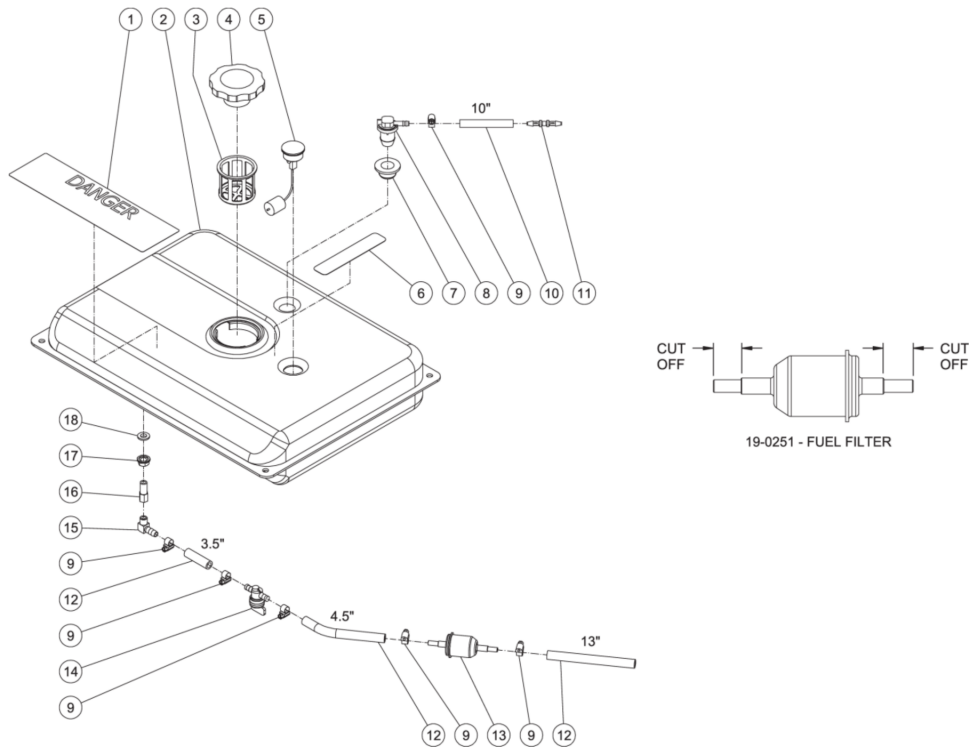

GEN-6000-0MYE / GEN-6000-0MYE (sn:40043882-99999999)

ALTERNATOR ASSEMBLY

Id	Item #	Description	Quantity
1	30-3007	NUT	4
2	52-0071	ALTERNATOR FLANGE	1
3	29-0110	LOCKWASHER	4
4	27-8042	BOLT	4
5	27-9593	SCREW	2
6	30-6001	NUT	2
7	27-9585	BOLT	1
8	32-1088	CAPACITOR	1
9	52-0076	ALTERNATOR CAP	1
10	52-0073	ALTERNATOR END COVER	1
11	27-9586	SCREW	1
12	29-1013	LOCKWASHER	1

Id	Item #	Description	Quantity
13	52-0077	TERMINAL PLUG	1
14	32-0878	TERMINAL SPADE	4

GEN-6000-0MYE / GEN-6000-0MYE (sn:40043882-99999999)

FUEL TANK ASSEMBLY

Id	Item #	Description	Quantity
	856-0018	COMPLETE FUEL TANK ASSEMBLY (INC. 1-8 & 15-18)	-
1	N/A	DECAL- WARNING (SEE 34-9047)	1
2	12-0185A09	FUEL TANK	1
3	19-0554	FUEL FILTER	1
4	12-0177	FUEL CAP	1
5	12-0163	FUEL GAUGE	1
6	N/A	DECAL - DIESEL ONLY *(SEE 34-9047)	1
7	62-0214	ROLLOVER VALVE GROMMET	1
8	62-0216	VENT	1
9	42-0004	CLAMP WORM	6
10	15-0008	FUEL HOSE *(ONE FOOT REQUIRED)	1
11	55-0679	COUPLING	1
12	15-0031	HOSE *(THREE FEET REQUIRED)	1
13	19-0251	FUEL FILTER	1