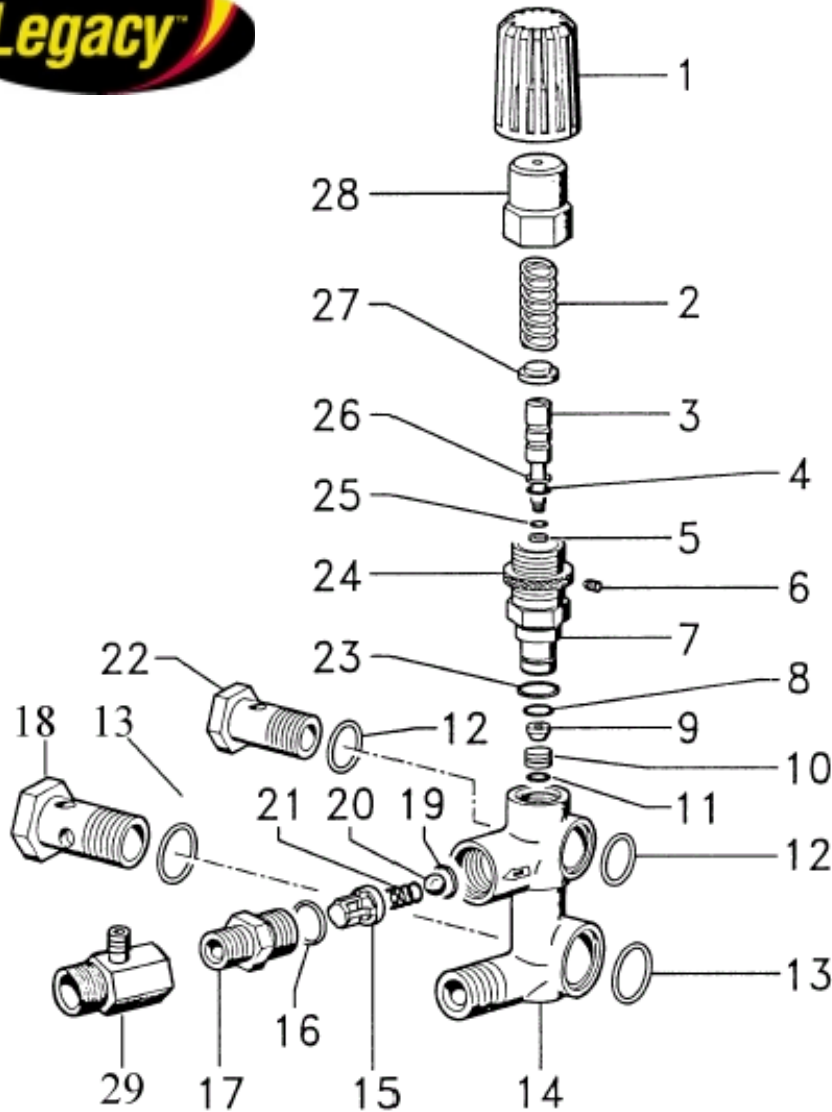

Legacy Model APR 35 Unloader Valve #5-3152

KIT 42 UNLOADER VALVE SEAT	
9	
11	
	10
15-059888973	
3 Pcs	

KIT 126 SEAL REPAIR KIT	
26	
25	
23	
13	
19	
15	
4	
5	
8	
11	
12	
12	
13	
15-059949973	
13 Pcs.	

POS NO.	PART NO.	DESCRIPTION	QTY
1	15-050128322	Adjusting Knob	1
2	15-050121492	Steel Spring	1
3	15-050099512	Piston	1
4	15-803165502	Viton O-Ring Dia. 2.62 x 6.02	2
5	15-050112322	Anti-Extrusion Ring	1
6	15-861820002	Allen Screw M3x6	1
7	15-050095532	Regulating Nipples	1
8	15-803175002	O-Ring Dia. 2.62 x 10.78	1
9	15-050110512	Poppet	1
10	15-050068512	Seat PG	1
11	15-803056002	O-Ring Dia. 1.78 x 8.73	1
12	15-803181202	O-Ring 121 Dia. 2.62 x 15.88	2
13	15-803198002	O-Ring Dia. 2.62 x 20.63	2
14	15-050259282	Unloader Body 1/2" Plated	1
15	15-050094322	Ball Guide	1
16	15-803195002	O-Ring 3081 Dia. 20.24 x 2.62	1

POS NO.	PART NO.	DESCRIPTION	QTY
17	15-050097532	Nipple	1
18	15-050264482	Hollow Bolt 4 Holes G1/2 Yellow Galv.	1
19	15-803170502	Viton O-Ring Dia. 2.62 x 7.59	1
20	15-050114492	Ball, Spring 3/8"	1
21	15-050077532	Hollow Bolt 2 Holes G3/8	1
22	15-803181202	O-Ring 121 Dia. 2.62 x 15.88	1
23	15-847455002	Ball, 3/8" Dia. 9.525	1
24	15-050098532	Ring Nut	1
25	15-803050502	Viton O-Ring Dia. 1.78 x 6.07	1
26	15-050113322	Anti-Extrusion Ring	2
27	15-050111482	Spring Washer	1
28	15-050096482	Locking Nut, Yellow	1
29	15-050266532	Nipple G1/2	1