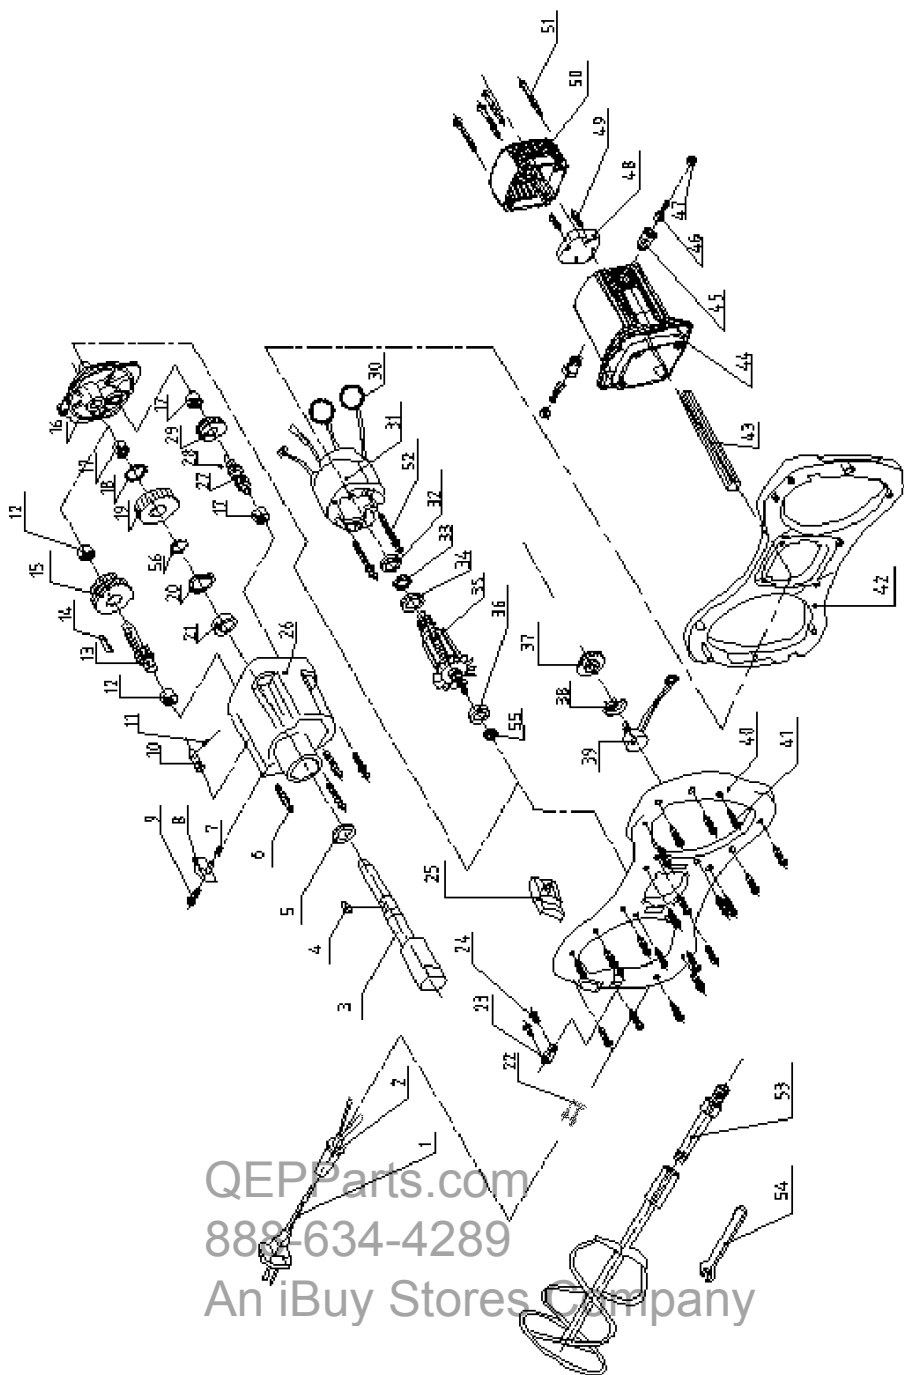

PARTS LIST AND DIAGRAM

QEPParts.com
888-634-4289
An iBuy Stores Company

REPLACEMENT PARTS LIST

Part	Qty	Description
21660-1	1	Cable
21660-2	1	Cable Sleeve
21660-3	1	Output Shaft
21660-4	1	Key 5x13
21660-5	1	Oil Seal
21660-6	4	Crossing Tapping Screw ST5x60-F
21660-7	1	Pushing Button Spring
21660-8	1	Button Spring
21660-9	1	Pushing Button Fixing screw
21660-10	1	Shift Lever
21660-11	1	Pin
21660-12	2	Needle Bearing HK1010
21660-13	1	Variable Cover
21660-14	1	Key 5x45
21660-15	1	Two Gang Gear
21660-16	1	Middle Cover
21660-17	3	Needle Bearing HK0810
21660-18	1	Elastic Collar 15
21660-19	1	Big Gear
21660-20	1	Elastic Collar 35
21660-21	1	Bearing 6003-2Z
21660-22	2	Inductor Subassembly
21660-23	1	Cable Plate
21660-24	2	Crossing Tapping Screw ST4x14
21660-25	1	Switch (FA2-6/2D-A1-B1-F3)
21660-26	1	Head Housing
21660-27	1	Main Driving Shaft

Part	Qty	Description
21660-28	1	Key 4x8
21660-29	1	Diagonal Gear
21660-30	2	Tension Spring
21660-31	1	Stator Subassembly
21660-32	1	Bearing 608ZZ
21660-33	1	Dust Washer
21660-34	1	Magnetic Ring
21660-35	1	Motor Subassembly
21660-36	1	Bearing 609ZZ
21660-37	1	Potentiometer Knob
21660-38	1	Potentiometer Sleeve
21660-39	1	Potentiometer
21660-40	1	Foregoing Handle
21660-41	22	Crossing Tapping Screw ST4x20
21660-42	1	Back Handle
21660-43	1	Lead Sleeve
21660-44	1	Housing
21660-45	2	Brush Hold
21660-46	2	Carbon Brush
21660-47	2	brush cover
21660-48	1	Integrating Block
21660-49	2	Crossing Tapping Screw ST3x25-F
21660-50	1	Housing Back cover
21660-51	4	Crossing Tapping Screw ST5x45-F
21660-52	2	Crossing Tapping Screw ST5x75-F
21660-53	1	Mixer Paddle
21660-54	2	Spanner
21660-55	1	Seal Pad
21660-56	1	Elastic Collar 17