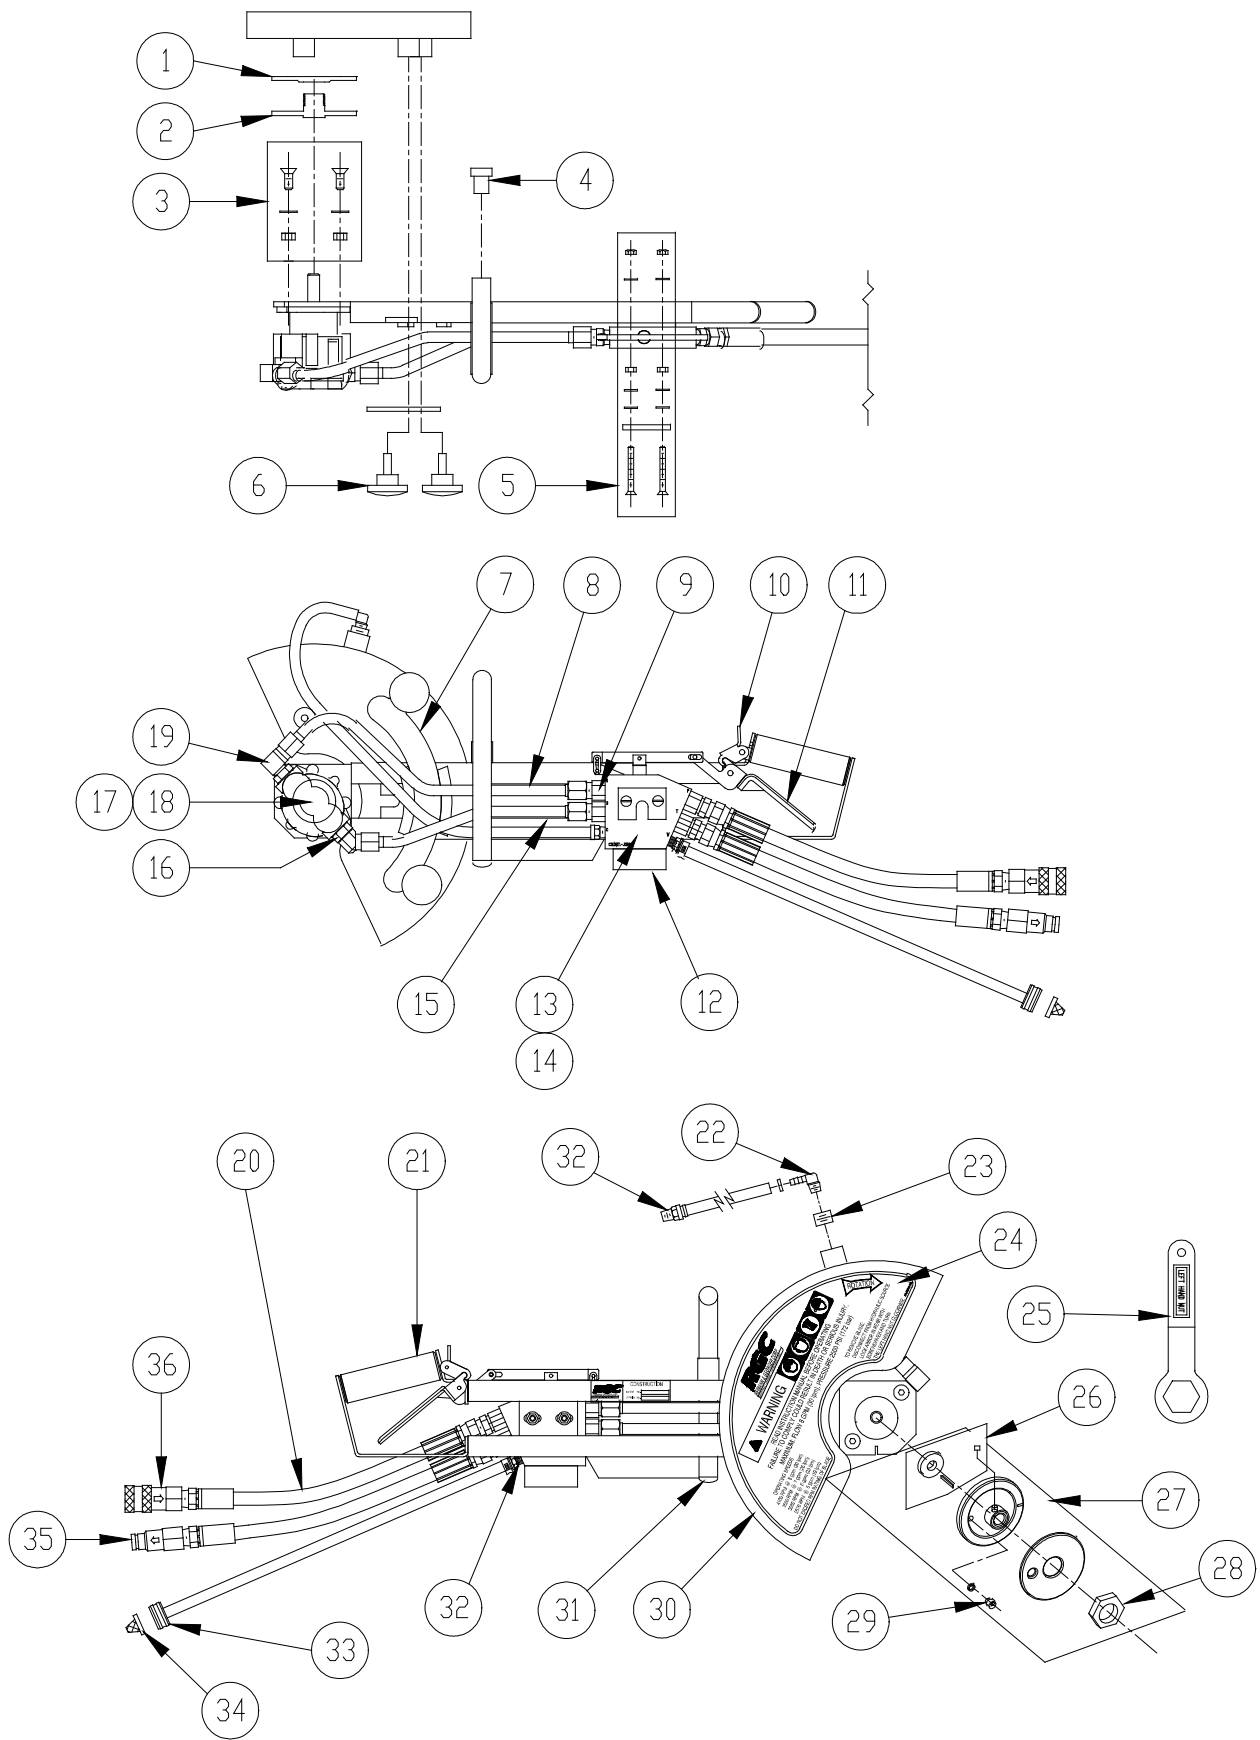

# INSTRUCTIONS

**REIMANN & GEORGER CORPORATION**  
**CONSTRUCTION PRODUCTS**  
P/N 6122063

**BUFFALO, NY**  
08/04/11

## 6 PARTS LIST

The following parts list applies to the S14 HydraSaw only. The parts list for the hydraulic power source is in the separate manual supplied for this item. Each item number on the following parts list can be matched with the item number shown on the Figure 6-1 assembly drawing.

Item Number	Part Number	Quantity	Description
1	2021314	1	FLANGE
2	2021114	1	ARBOR FLANGE
3	5804659	1	MOTOR MOUNT HARDWARE KIT
4	6407156	1	PLUG END
5	2004646	1	SAWCART MOUNTING BRACKET ASSEMBLY
6	5804650	2	KNOB
7	2014602	1	BLADE GUARD BRACKET
8	2004613	1	TUBE TOP
9	5604680	4	FITTING
10	5023960	1	TRIGGER LOCK OUT
	5806429	1	COTTER PIN
	5806757	1	CLEVIS PIN 1/4"x1-1/2
	5806792	1	SPRING
11	5023970	1	TRIGGER
	5806759	1	CLEVIS PIN 1/4"x1-3/4
	5806429	1	COTTER PIN
12	2004644	1	VALVE END COVER
13	6004623	1	3 PORT VALVE
14	7404676	1	VALVE REBUILD KIT
15	2004614	1	BOTTOM TUBE
16	5604685	1	FITTING 45 DEGREE
17	6504932	1	MOTOR WITH MOUNTING KIT #26 & # 3
18	7404808	1	MOTOR SEAL KIT
19	5604684	1	FITTING 90 DEGREE
20	1697502	2	HOSE WHIPS 12"
21	2001490	1	FRAME
22	5600853	1	FITTING
23	5601406	1	BUSHING
24	6207323	1	GUARD DECAL
25	2014617	1	ARBOR WRENCH
26	2004633	1	ARBOR FLANGE MOUNTING KIT
27	2004615	1	ARBOR & FLANGE KIT (INCLUDES MOUNTING KIT)
28	2004000	1	ARBOR NUT—LEFT HAND
	5806120	1	DRIVE SCREW SHCS 1/4-28 X 1/4
30	2004603	1	GUARD WITH DECAL
31	6407161	2	HANDLE GRIPS
32	5600966	2	FITTING
33	5607162	1	GARDEN HOSE FITTING
34	7407160	1	WATER HOSE WASHER W/ FILTER
35	6001885	1	COUPLING 1/2" MALE
36	6001886	1	COUPLING 1/2" FEMALE
	2007552	1	ARBOR FLANGE REMOVAL TOOL
	5023900	1	SAW TRIGGER AND LOCKOUT (all of #10&#11)