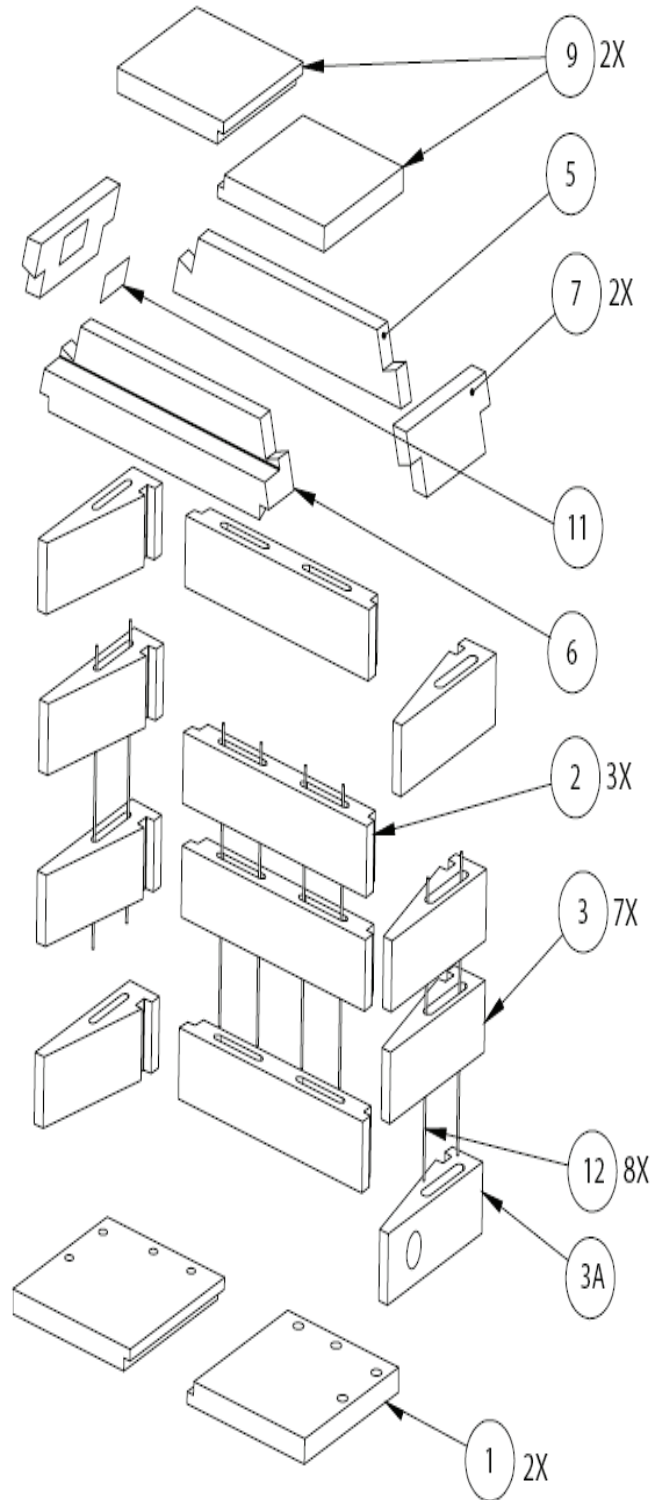

# FMI Grand Meridian 39" 44" 49" Vent Free Fireplace

MODELS: MM36VF, MM44VF, MM49VF

	Part Number	Description
1	MFP39-1	HEARTH (Left or Right)
	MFP44-1	HEARTH (Left or Right)
	MFP49-1	HEARTH (Left or Right)
2	MFP39-2	REARWALL
	MFP44-2	REARWALL
	MFP49-2	REARWALL
3	MFP39-3	SIDEWALL
	MFP44-3	SIDEWALL
	MFP49-3	SIDEWALL
3A	MFP39-3A	SIDEWALL hole for Air Kit
	MFP44-3A	SIDEWALL hole for Air Kit
	MFP49-3A	SIDEWALL hole for Air Kit
5	MFP39-5	DOMEREAR-LOWER
	MFP44-5	DOMEREAR-LOWER
	MFP49-5	DOMEREAR-LOWER
6	MFP39-6	LINTEL
	MFP44-6	LINTEL
	MFP49-6	LINTEL
7	MFP39-7	DOMESIDE-LOWER
	MFP44-7	DOMESIDE-LOWER
	MFP49-7	DOMESIDE-LOWER
9	MFP39-9	DOMETOP
	MFP44-9	DOMETOP
	MFP49-9	DOMETOP
11	125122-01	RATINGPLATE
12		#3 REBAR (3/8" x 36"