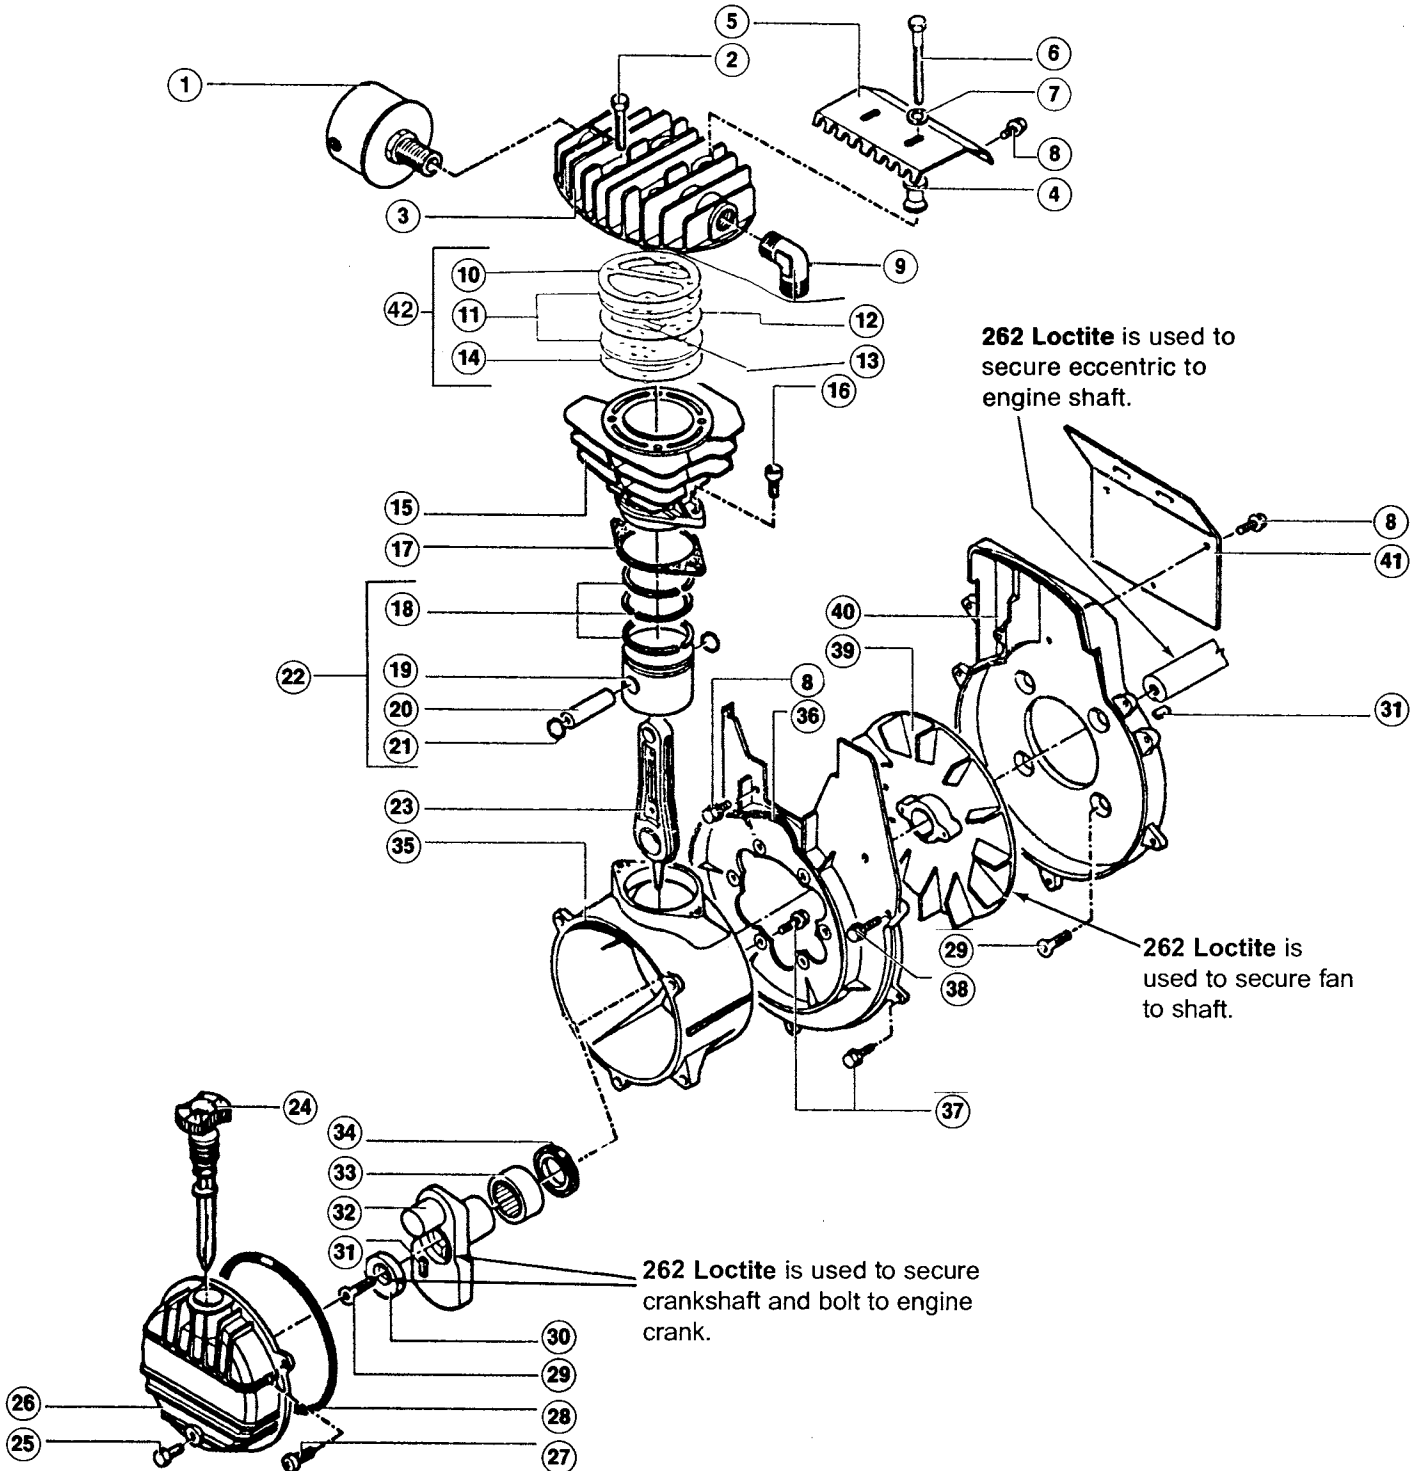

ROLAIR

SCHEMATIC FOR PMP11MK238FI

PARTS LIST FOR PMP11MK238FI

Schematic #	Description	Part #	Qty.
1	Intake Filter Assembly	317013000F	1
	Filter Element	317013004FE	1
2	Bolt	014002021F	2
3	Head	116069001F	1
4	Spacer	116060015F	2
5	Air Baffle	116060007F	1
6	Bolt	MIS10035	2
7	Washer	MIS10102	2
8	Screw	MIS10036	6
9	Brass Elbow	BREL0500X037539	1
10	Gasket	116022009F	1
11	Valve Plate	116022013F	2
12	Gasket	116022012F	1
13	Valve	116022038F	2
14	Gasket	116022010F	1
15	Cylinder	116022001F	1
16	Bolt	MIS10049	2
17	O-Ring	010114000F	1
18	Ring Set	216022002F	1
19	Piston	116022004F	1
20	Piston Pin	116022040F	1
21	Snap Ring	015001000F	2
22	Piston Assembly	416022004F	1
23	Connecting Rod	116091021F	1
24	Dipstick	012035000F	1
25	Drain Plug	014013024F	1
26	Crankcase Cover	116022006F	1
27	Screw	MIS10036	3
28	Diaphragm	116001025F	1
29	Screw	MIS10033	5
30	Washer	116060005F	1
31	Keystock	116060006F	2
32	Crankshaft	116060001F (SPECIFY MODEL)	1
33	Bearing	033058000F	1
34	Seal	010060000F	1
35	Crankcase	116060011F	1
36	Air Baffle/Mounting Plate - Pump	116060003F	1
37	Screw	MIS10037	11
38	Screw	MIS10038	2
39	Fan	016060002F	1
40	Air Baffle/Mounting Plate - Engine	116060004F	1
41	Air Baffle	116060010F	1
42	Valve Plate Assembly	116022100F	1
	Gasket Set	216032001F	1