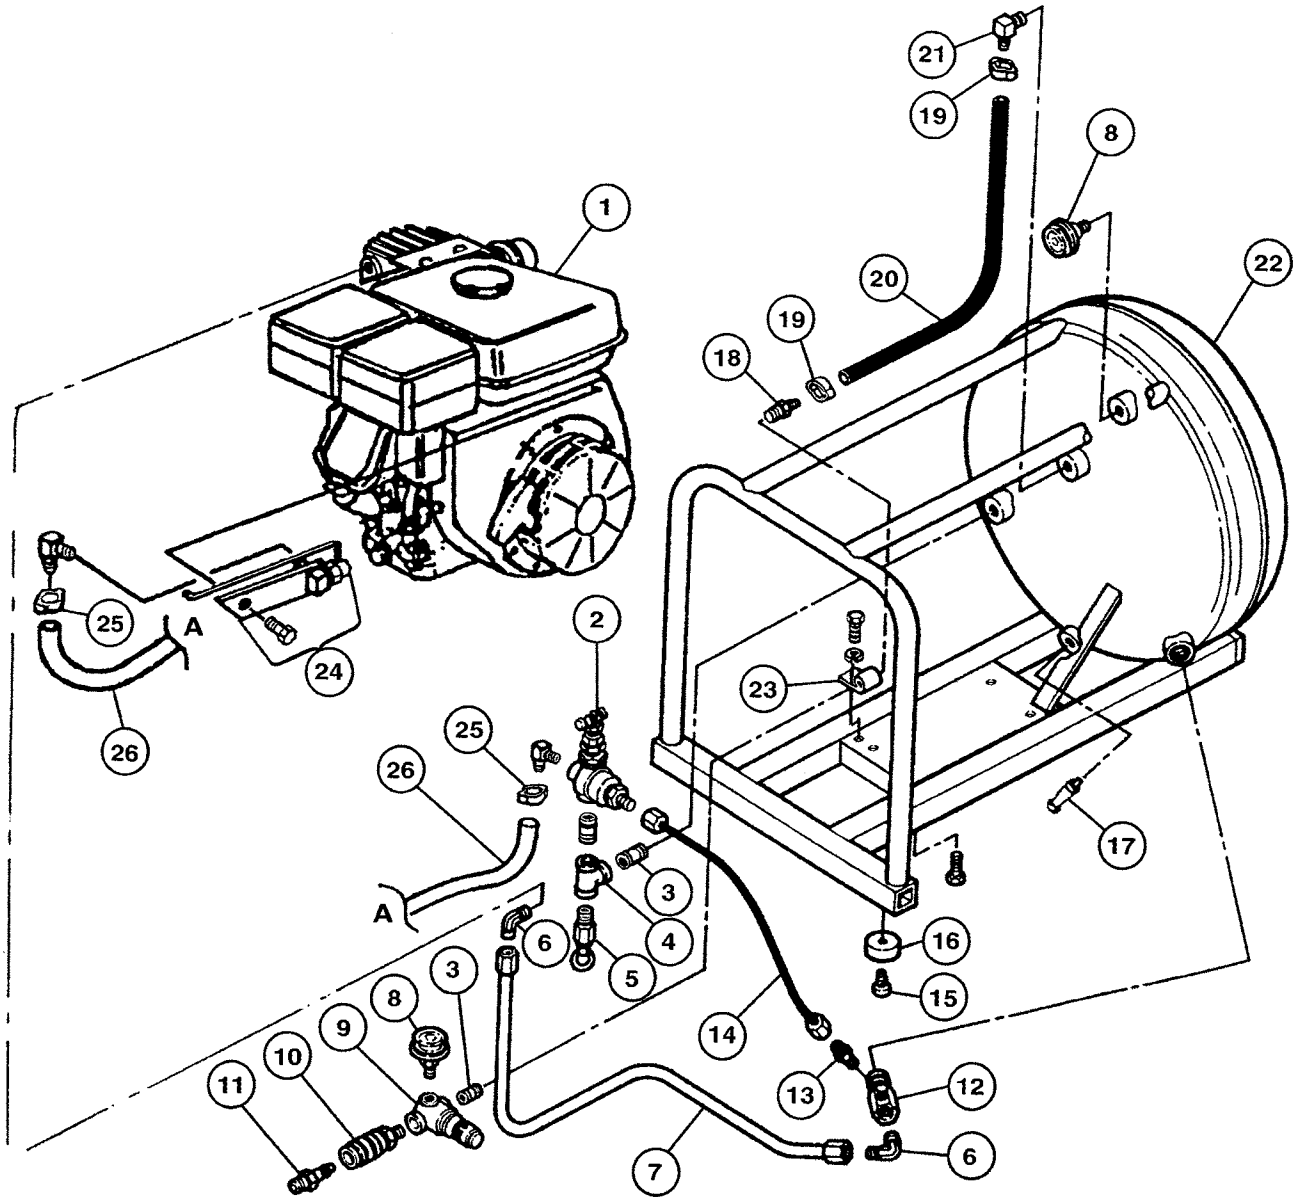

ROLAIR

SCHEMATIC FOR MODELS
GD4000PV5H
GD4500PV5R

**PARTS LIST FOR MODELS
GD4000PV5H
GD4500PV5R**

Schematic #	Description	Part #	Qty.
1	Pump - Less Engine	PMP11MK238FI	1
	Honda Engine – GD4000PV5H	ENG04H01	1
	Robin Engine – GD4500PV5R	ENG04R01	1
2	Pilot Unloader Valve	131B	1
3	Nipple	BLNP0250X0875	1
4	Tee	BLTE0250	1
5	Safety Valve	SRV0250N165	1
6	Brass Elbow	BREL0500X037539	2
7	Discharge Tube	GD4000PV5H-DISCH TB	1
8	Gauge	GA0125200	2
9	Regulator	REG0250M	1
10	Quick Disconnect	308	1
11	Coupler Plug	310	1
12	Check Valve	CV3X4T	1
13	Brass Straight	BRST0250X012538	1
14	¼" Nylon Tubing – 16"	178D	1.25'
	Brass Ring	BRRG0250	2
	Brass Nut	BRNT0250	2
	Brass Sleeve	BRSLO250	2
15	Screw	MIS10093C	6
16	Rubber Foot	219B	6
17	Drain Valve	132B	1
18	Brass Coupler	BRCPO250X0250H12	1
19	Hose Clamp	177	2
20	¼" Rubber Hose – 18"	178	1.5'
21	Brass Coupler	BREL0250X0250H16	1
22	Tank Assembly	TNKASYGDPV5	1
23	Accessory Bracket	212	1
24	Throttle Control Kit – Honda	192EGX120K1QX	1
	Robin	192EEX130D50020	1
25	Hose Clamp	177	2
26	¼" Rubber Hose – 18"	178	1.5'