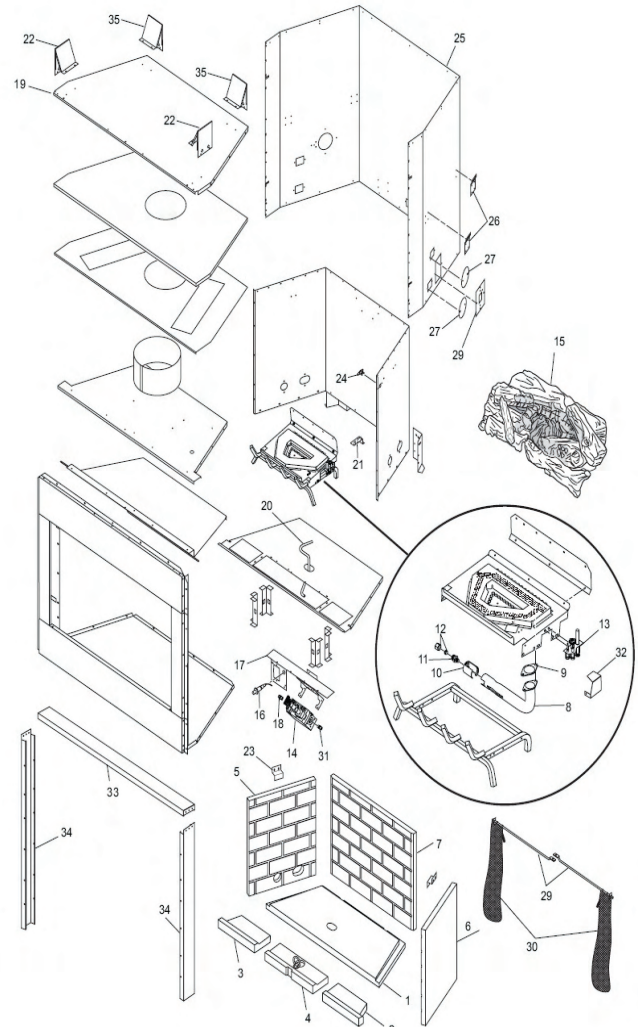

FMI Alpine 36" Outdoor Vent Free Fireplace

MODELS: O36NRB, O36PRB, O36NRHB, O36PRHB, O36NRRB, O36PRRB, O36NRRHB, O36PRRHB

Part Number	Description
1	123164-01 Refractory, Bottom Rear (White)
	123164-02 Refractory, Bottom Rear (Red)
2	123165-01 Refractory, Bottom Right (White)
	123165-02 Refractory, Bottom Right (Red)
3	123166-01 Refractory, Bottom Left (White)
	123166-02 Refractory, Bottom Left (Red)
4	119467-01 Refractory, Bottom Center (White)
	119467-02 Refractory, Bottom Center (Red)
5	106658-01 Refractory, Left (White)
	106658-02 Refractory, Left (Red)
	108164-01 Refractory, Left (White Herr)
	108164-02 Refractory, Left (Red Herr)
6	106659-01 Refractory, Right (White)
	106659-02 Refractory, Right (Red)
	108165-01 Refractory, Right (White Herr)
	108165-02 Refractory, Right (Red Herr)
7	106660-01 Refractory, Rear (White)
	106660-02 Refractory, Rear (Red)
	108166-01 Refractory, Rear (White Herr)
	108166-02 Refractory, Rear (Red Herr)
8	114936-02 1 1/4" Elbow Venturi
9	112370-01 Venturi Gasket
10	116559-01 Air Shutter
11	114365-11 Brass Orifice NG #31
	114365-12 Brass Orifice LP #48
12	111824-01 3/8" Compression Nut/Sleeve
13	108084-02 Pilot Assembly (Natural)
	108084-03 Pilot Assembly (Propane/LP)
14	14389 Gas Valve (Natural)
	14390 Gas Valve (Propane/LP)
15	117427-02 Log Set
16	097159-04 Piezo Ignitor
17	107741-03 Valve Bracket
18	14396 3/8 x 3/8 Brass Adapter
19	** Fireplace Top
20	111817-08 Dormont T6-18 3.8 x 18" Flextube
21	119686-01 Log Set Retainer
22	20280 Top Spacer (2 Required)
23	20027 Firebrick Retainer
24	125359-01 High Limit Switch Assembly
25	** Fireplace Surround
26	117891-01 Handle Bracket
27	21171 Gas Conduit Cover
28	20042 Cover Outside Air Plate
29	106691-01 Screen Rod (2 Required)
30	110890-01 Stainless Screen (2 Required)
31	116786-01 Fitting, 1/2" FLR x 3/8" MPT
32	125356-01 Pilot Sheild
33	125354-01 Frame, Top
34	125355-01 Frame, Sides (2 Required)
35	125353-01 Top Spacer (2 Required)