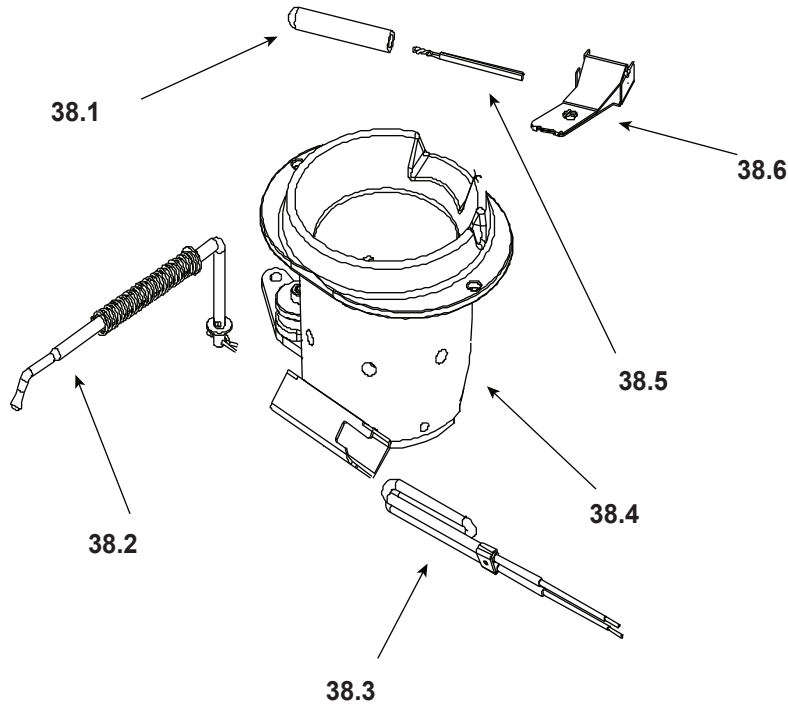

#38 Firepot Assembly

IMPORTANT: THIS IS DATED INFORMATION. Parts must be ordered from a dealer or distributor. **Hearth and Home Technologies does not sell directly to consumers.** Provide model number and serial number when requesting service parts from your dealer or distributor.

Stocked at Depot

ITEM	DESCRIPTION	COMMENTS	PART NUMBER	
38.1	Thermocouple Cover	Pkg of 10	812-4920	Y
38.2	Pull Rod Assembly		7019-009	
	Pull Rod Black Nickel		SRV7019-172	
	Spring, Firepot		200-2050	
38.3	Heating Element Assembly 18" (Loop Igniter)	Pkg of 10	SRV7000-462/10	Y
	Wing Thumb Screw 8-32 X 1/2	Pkg of 24	7000-223/24	Y
38.4	Firepot Assembly		SRV414-5200	Y
	Bolt, Firepot, 1-1/4" Long	Pkg of 25	225-0120/25	
	Bushing, Firepot		410-8320	
	Floor, Firepot		414-0290	Y
	Gasket, Firepot		SRV240-0930	Y
	Nut, Lock 1/4-20	Pkg of 25	226-0090/25	
38.5	Thermocouple		812-4470	Y
38.6	Thermocouple Clamp		SRV7001-203	Y

Additional service part numbers appear on following page.