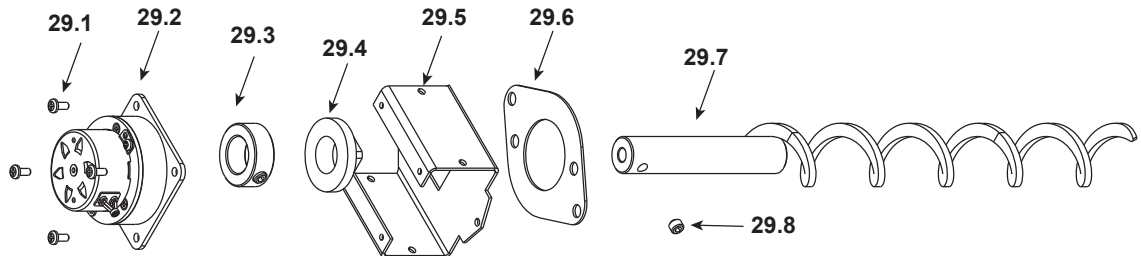

Beginning Manufacturing Date: June 2005
Ending Manufacturing Date: July 2009

IMPORTANT: THIS IS DATED INFORMATION. Parts must be ordered from a dealer or distributor. **Hearth and Home Technologies does not sell directly to consumers.** Provide model number and serial number when requesting service parts from your dealer or distributor.

**Stocked
at Depot**

ITEM	DESCRIPTION	COMMENTS	PART NUMBER	
23	Outer Skin Left / Right Side	Interchangeable	7019-100	
24	Blower, Exhaust Combustion		812-4400	Y
	Gasket, Exhaust Combustion Blower (between...)	...Motor & Housing	812-4710	Y
		...Housing & Stove	SRV240-0812	Y
25	Exhaust Transition Assembly		414-5100	
	Latch, Draw		229-0230	
26	Flue Collar Assembly		7019-031	
27	Blower, Convection		812-4900	Y
	Blower Magnet	Pkg of 10	7019-188/10	Y
28	Outer Skin Back		SRV7019-101	

#29 Feeder Assembly

29	Feed Assembly		812-4760	Y
29.1	Screw 8-32 x 3/8	Pkg of 40	225-0500/40	Y
29.2	Feed Motor		812-4421	Y
29.3	Collar, Set, 7/8		229-0520	
29.4	Bearing, Feed System, Nylon		SRV7000-598	Y
29.5	Feed Motor Bracket Assembly	No longer available	7001-039	
29.6	Gasket, Feed Motor		SRV240-0731	Y
29.7	Feed Spring Assembly (Only)		SRV7001-046	Y
29.8	Screw, 5/16-18 x 1/4	Pkg of 25	225-0550/25	Y
	Plate, Feed Motor Mount	No longer available	412-0240	
30	Wire Harness/Junction Box		7019-166	Y
31	Control Board 3 Speed		SRV7000-704	Y
32	Snap Disc # 2		SRV7000-268	Y
33	Vacuum Switch		SRV7000-531	Y
34	Plate, Cover, Outer Can		480-1300	
35	Outer Skin, Top		SRV7019-106	
36	Door Hinge Assembly		SRV7019-014	
	Hinge, Door, Male		SRV450-2810	Y
37	Face Left		SRV7019-117	

Additional service part numbers appear on following page.