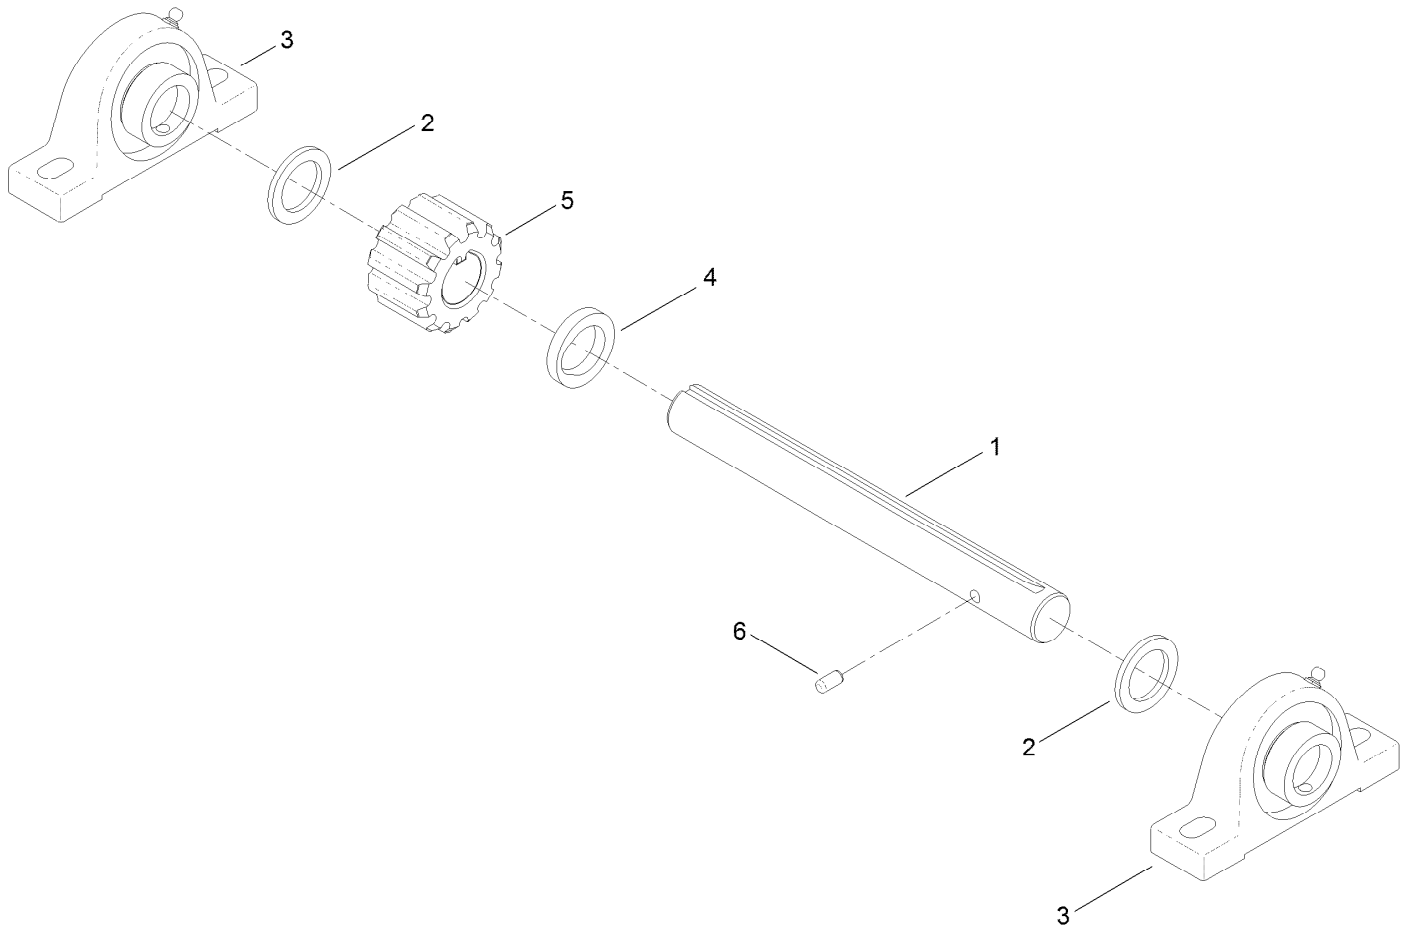

Hub Assembly No. 125-8171

Hub Assembly No. 125-8171 (continued)

<i>Ref.</i>	<i>Part Number</i>	<i>Qty.</i>	<i>Description</i>
2	ST39190	4	Stud-Wheel
3	ST32233	2	Bearing-Roller
4	ST80045	4	Nut-Lug

<i>Ref.</i>	<i>Part Number</i>	<i>Qty.</i>	<i>Description</i>
5	ST34573	1	Cap-Dust
6	ST32052	1	Seal-Hub, Wheel

NOTE: If your mixer has a WELDED ON bearing housing you must purchase this bearing kit version: ST22153
The ST23432 featured here is for the BOLT on version ONLY.

Electric Motor Assembly

Electric Motor Assembly (continued)

<i>Ref.</i>	<i>Part Number</i>	<i>Qty.</i>	<i>Description</i>	<i>Ref.</i>	<i>Part Number</i>	<i>Qty.</i>	<i>Description</i>
2	ST57786-03	2	Mount-Motor	15	ST38666	1	Sheave
3	ST39567-03	1	Base-Motor	16	ST42446-03	1	Guide-Belt
4	125-6254	1	Motor-Electric	17	127-2887	1	Rod-Threaded
5	ST32354	1	Pinion ASM	18	32128-14	1	Nut-HF
6	322-41	2	Screw-HH	19	ST37716	1	Key-Square
7	3217-6	2	Nut-Hex	20	7-0238	1	Key-Square
8	ST21300	1	Idler ASM	21	120-6474	2	Screw-Set, SQH
9	114-4681	8	Screw-HHF	22	3234-42	4	Screw-HHF
10	104-8301	12	Nut-Flange, NI	23	100-6116	2	Screw-HHF
11	ST34126	1	Sprocket	24	99-5107	2	Nut-Lock
12	ST34127	1	Sprocket	25	ST34849	1	Spring
13	ST21184	1	Chain Set	26	ST34617	2	Belt-V
13:1	ST34102	3	Chain	27	5-7280	2	Key
13:2	ST34104	1	Link-Connecting, No. 50	28	127-1678	1	Plug
14	ST38450	1	Sheave				

Pinion Assembly No. ST32354

Pinion Assembly No. ST32354 (continued)

<i>Ref.</i>	<i>Part Number</i>	<i>Qty.</i>	<i>Description</i>	<i>Ref.</i>	<i>Part Number</i>	<i>Qty.</i>	<i>Description</i>
1	ST24036	1	Shaft-Pinion	4	ST38122	1	Washer
2	3-8514	2	Washer-Thrust	5	ST57625	1	Gear-Spur
3	ST32208	2	Bearing-Block, Pillow	6	95-0715	1	Pin-Dowel