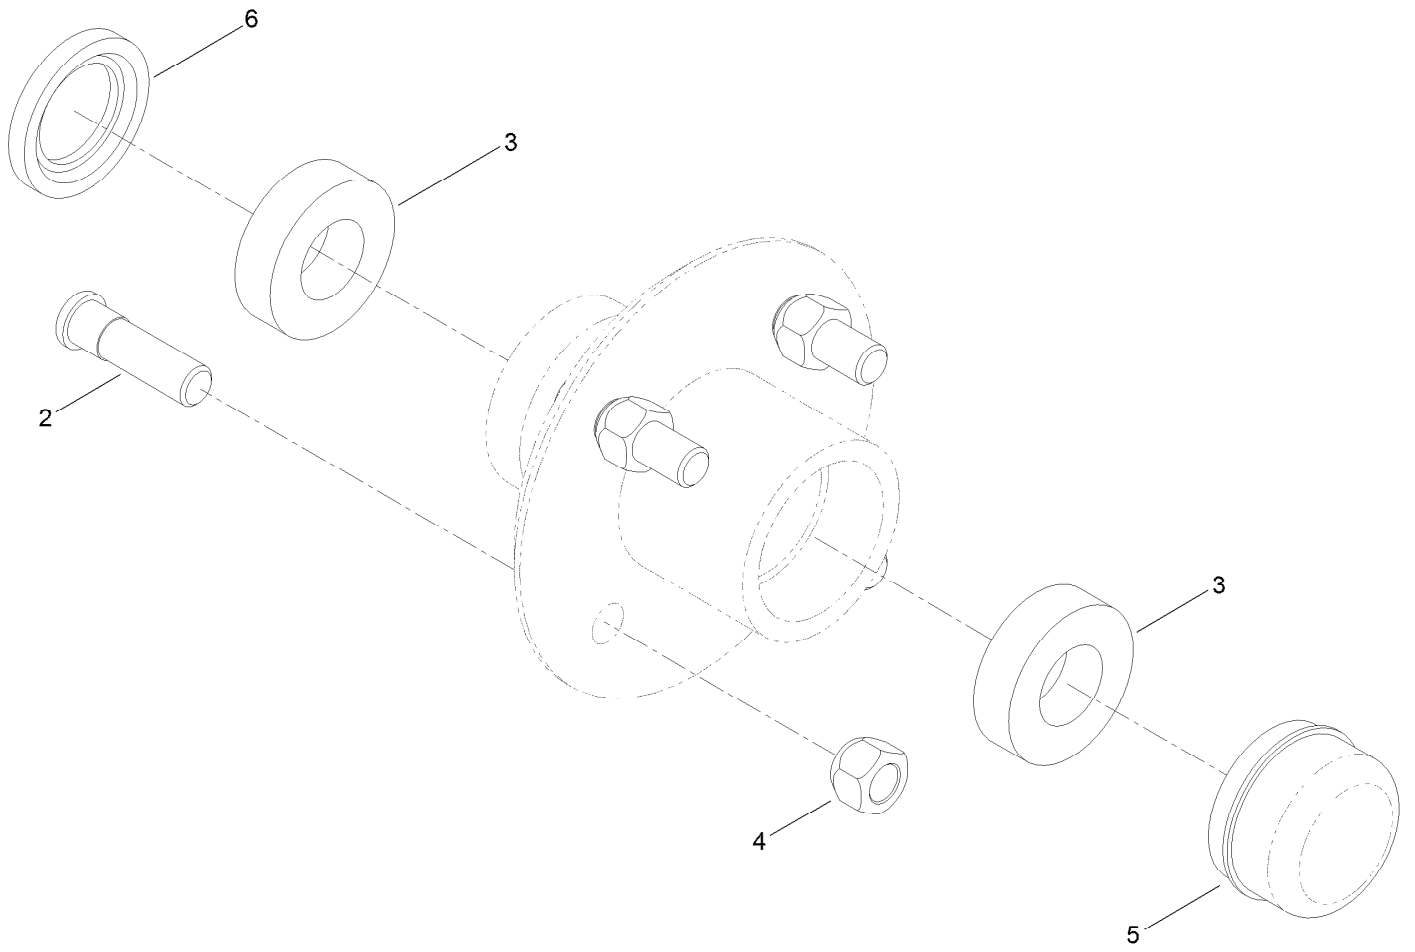

Frame and Axle Assembly

Frame and Axle Assembly (continued)

<i>Ref.</i>	<i>Part Number</i>	<i>Qty.</i>	<i>Description</i>	<i>Ref.</i>	<i>Part Number</i>	<i>Qty.</i>	<i>Description</i>
1	127-1680	1	Frame ASM	11	ST81153	1	Screw-HSBH
1:2	125-8216	1	Decal-Safety Chain, Towing	12	104-8301	1	Nut-Flange, NI
2	125-8219-03	1	Support-Axle	13	100-6116	8	Screw-HHF
3	ST39568-03	1	Lever-Clutch	14	99-5107	9	Nut-Lock
4	ST22512-03	2	Axle-Half	16	ST34687	1	Grip-Handle
5	125-8171	2	Hub ASM	17	ST32306	2	Tire And Rim ASM
6	ST32116	2	Bushing-Flange	18	ST24027-03	1	Latch-Drum
7	32121-69	1	Pin-Spring	19	325-33	1	Screw-HH
8	ST39446	1	Link-Clutch	25	3256-28	2	Washer-Flat
9	ST32099	1	Bushing-Flange	26	ST80054	2	Nut
10	ST26326	2	Washer-Flat	27	3272-13	2	Pin-Cotter

Hub Assembly No. 125-8171

Hub Assembly No. 125-8171 (continued)

<i>Ref.</i>	<i>Part Number</i>	<i>Qty.</i>	<i>Description</i>
2	ST39190	4	Stud-Wheel
3	ST32233	2	Bearing-Roller
4	ST80045	4	Nut-Lug

<i>Ref.</i>	<i>Part Number</i>	<i>Qty.</i>	<i>Description</i>
5	ST34573	1	Cap-Dust
6	ST32052	1	Seal-Hub, Wheel

NOTE: If your mixer has a WELDED ON bearing housing you must purchase this bearing kit version: ST22153
The ST23432 featured here is for the BOLT on version ONLY.

Electric Motor Assembly

Electric Motor Assembly (continued)

Idler Assembly No. ST21300

Idler Assembly No. ST21300 (continued)

<i>Ref.</i>	<i>Part Number</i>	<i>Qty.</i>	<i>Description</i>
1	ST24036	1	Shaft-Pinion
2	3-8514	2	Washer-Thrust
3	ST32208	2	Bearing-Block, Pillow