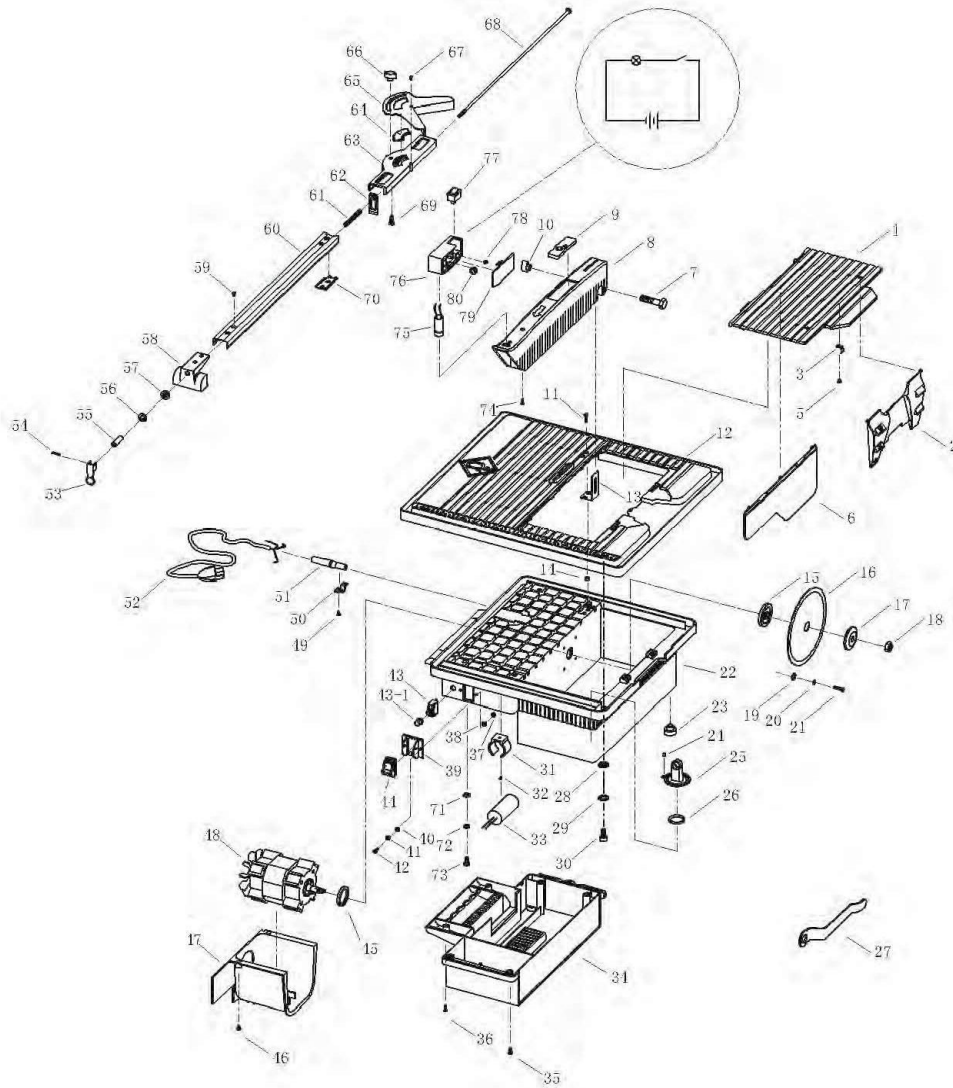

QEPParts.com
888-634-4289
An iBuy Stores Company