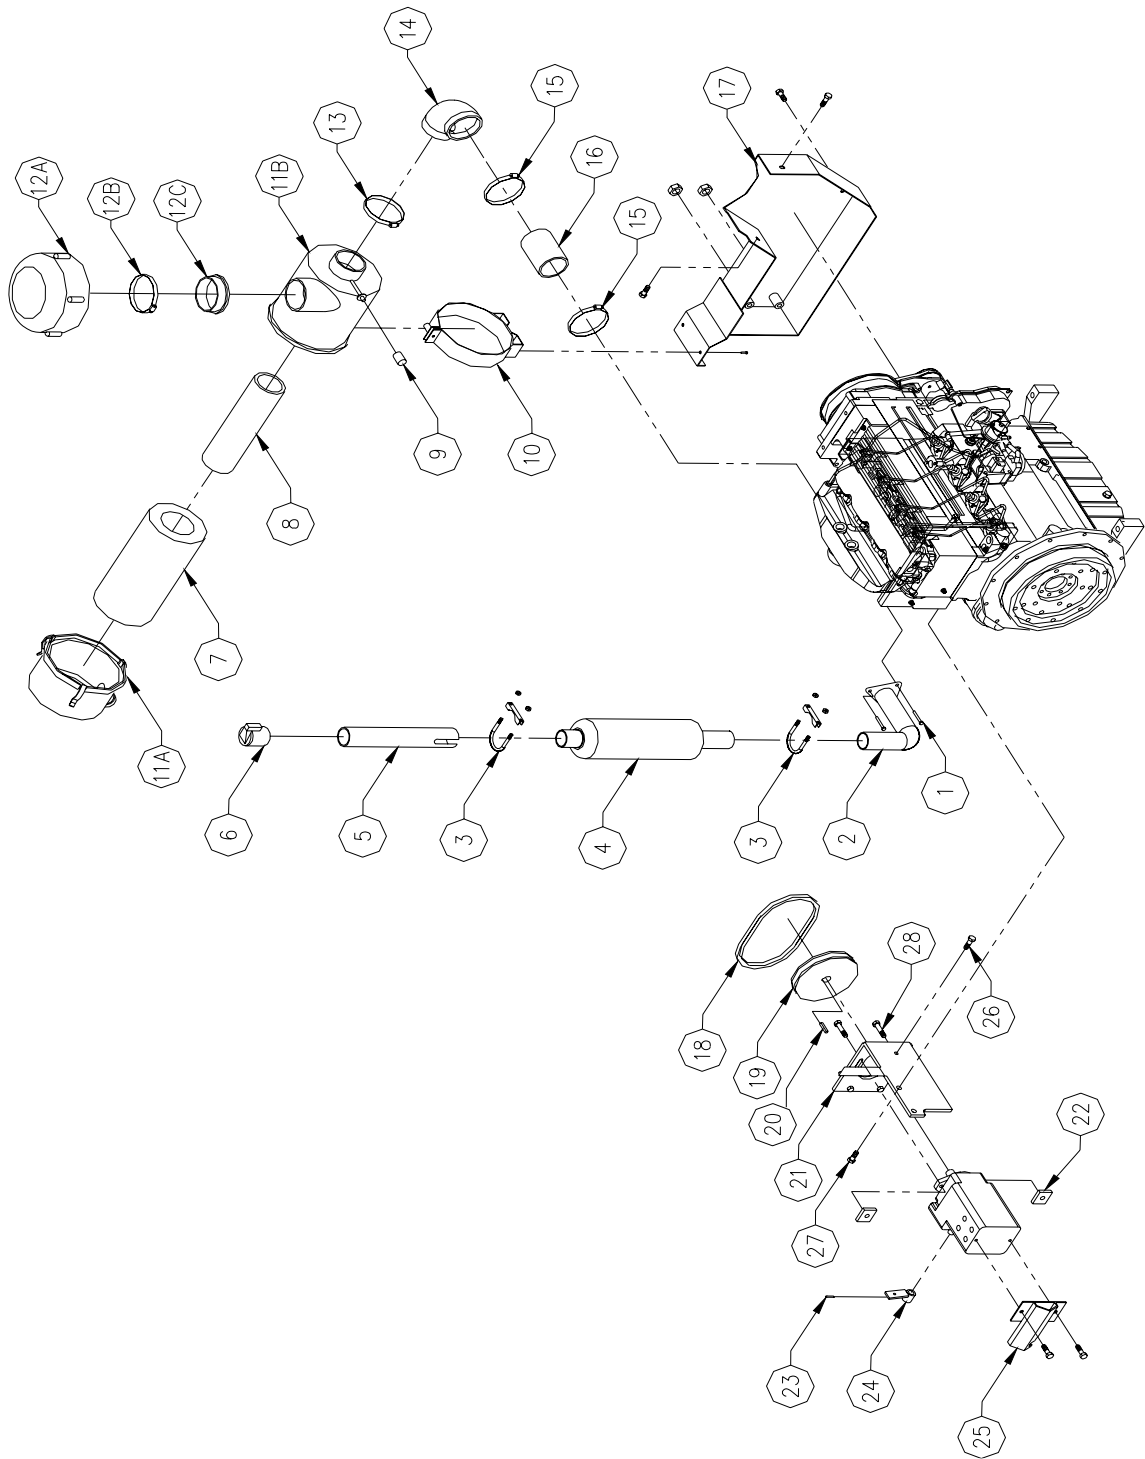

Engine Components

Parts for Console Components

ITEM	PART #	DP PART #	DESCRIPTION
1	403973	6043260	Console Weldment
2	150124	2900257	Lock Pin
3	100452	2900211	Machine Screw #10-32 x 1/2"
4	130180	2800388	Fuse Panel
5	150212		Battery
6	111034	2701361	Micro Panel
7	130176	2800457	2" Tachometer
8	130178	2800458	Fuel Gauge
9	130107	2800460	Hourmeter
10	130175	2800471	Push/Pull Switch
11	130122	2800470	Toggle Switch
12	152911	2501517	Dual Beam Light
13	419107	6043261	Battery Hold Down Strap
14	100589	2900144	Machine Screw #1/4-20 x 3/4"
15	419446	6043262	Tool Box
16	130116	2800063	Rubber Boot Switch
17	170473	2600329	Power Unit W/Solenoid
18	170418	3200528	Flow Control Valve
19	130113	2800456	Relay
20	403978	6043263	Hose Support Tube Weldment
21	152883	2800389	10 Amp Fuse
22	152907	2800469	30 Amp Fuse