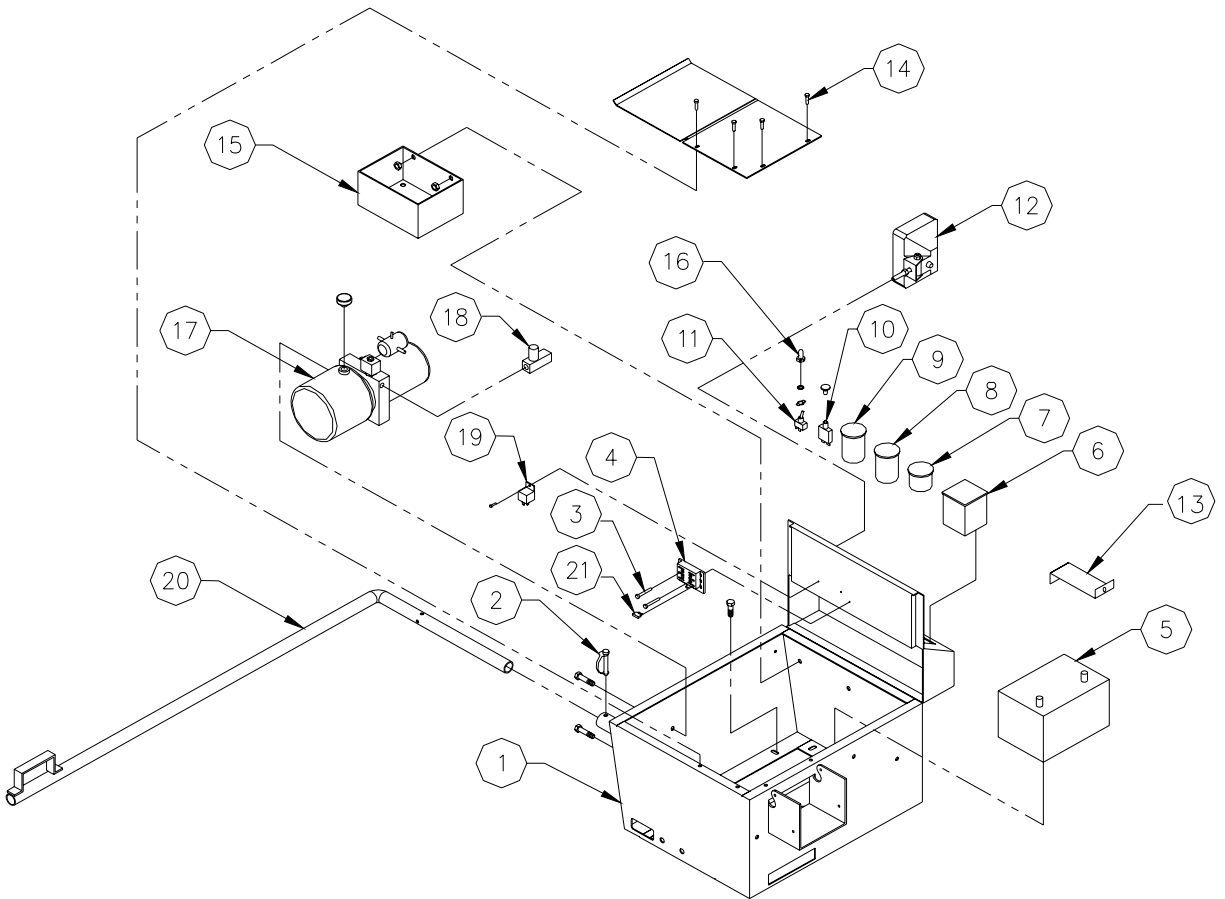

Parts for Console Components

ITEM	PART #	DP PART #	DESCRIPTION
1	403973	6043260	Console Weldment
2	150124	2900257	Lock Pin
3	100452	2900211	Machine Screw #10-32 x 1/2"
4	130180	2800388	Fuse Panel
5	150212		Battery
6	111034	2701361	Micro Panel
7	130176	2800457	2" Tachometer
8	130178	2800458	Fuel Gauge
9	130107	2800460	Hourmeter
10	130175	2800471	Push/Pull Switch
11	130122	2800470	Toggle Switch
12	152911	2501517	Dual Beam Light
13	419107	6043261	Battery Hold Down Strap
14	100589	2900144	Machine Screw #1/4-20 x 3/4"
15	419446	6043262	Tool Box
16	130116	2800063	Rubber Boot Switch
17	170473	2600329	Power Unit W/Solenoid
18	170418	3200528	Flow Control Valve
19	130113	2800456	Relay
20	403978	6043263	Hose Support Tube Weldment
21	152883	2800389	10 Amp Fuse
22	152907	2800469	30 Amp Fuse

Parts for Console Components