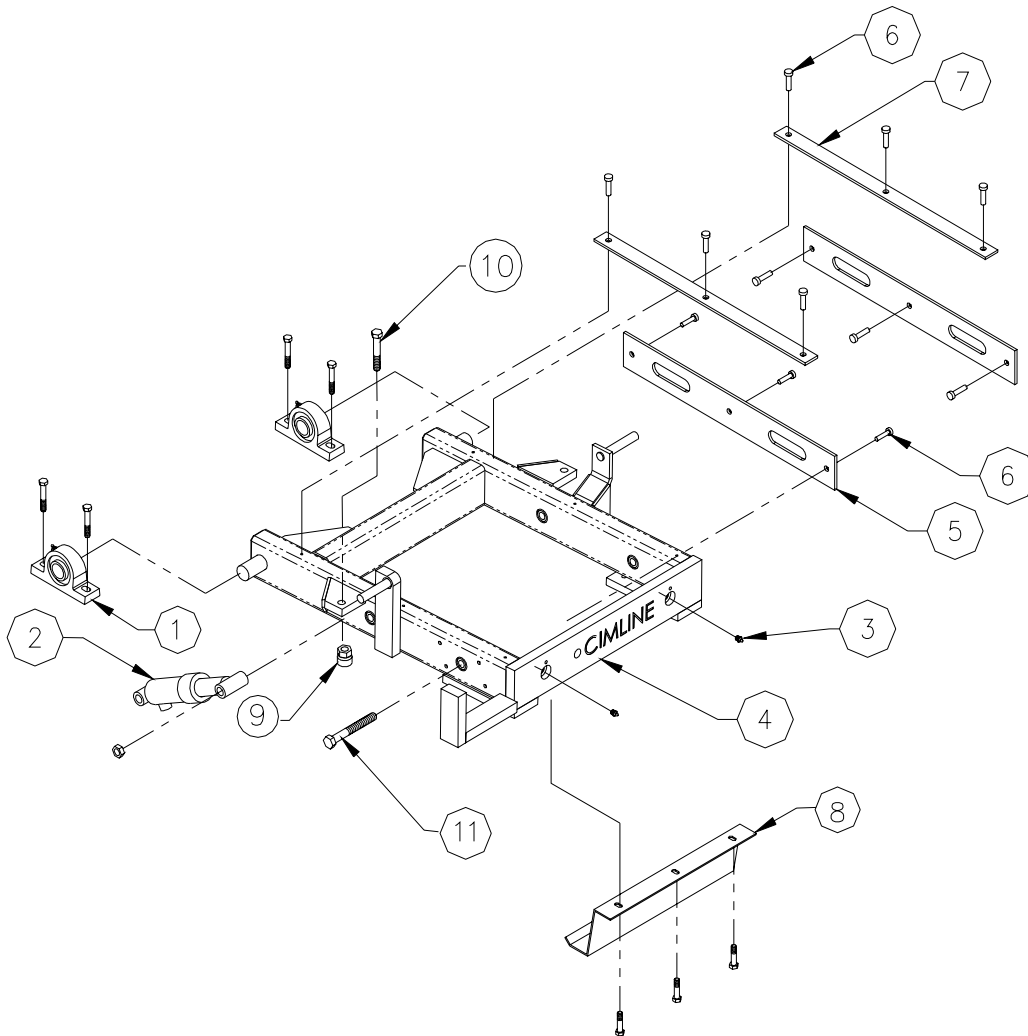

Parts for Console Components

Parts for Tank Components

ITEM	PART #	DP PART #	DESCRIPTION
1	170350	3200522	Suction Strainer
2	120115	3200518	Hose Barb, 3/8 x 3/8 Straight
3	120462	3200018	Hose Barb, 1/8 x 1/4 Straight
4	419238	6043256	Tank Connector Plate
5	403960	6043257	Fuel Tank Weldment
6	152124	2500199	Gas Tank Cap
7	152084	2900603	Cable Clevis
8	403955	6043258	Hydraulic Reservoir
9	130020	2800459	Thermometer
10	152044	2501545	Filler Cap
11	152905	2501510	Throttle Cable
12	152183	2501549	12V Light
13	130177	2501546	Sending Unit

Parts for Arbor Components

ITEM	PART #	DP PART #	DESCRIPTION
1	100508	2900058	1/2" Heavy Washer
2	111063	2501520	2" Pillow Block
3	420026	6043286	2" Arbor Shaft
4	120092	3200525	1/4 x 1/8 Male Elbow
5	419112	6043299	Grease Tube, Right
6	120089	3200524	1/4 x 1/8 Male Connector
7	419111	6043295	Grease Tube, Left
8	110896	2501535	Sheave, 10/3V/4.75 Q.D.
9	110642	2500210	Bushing, SK 2"
10	110708	2501537	.50" Key x 3-1/2" Long
11	416911	6043259	Inside Collar
12	110711	2501538	1/4" Key 1-3/8" Long
13	416844	2501516	Blade Pin 1-3/8"
14	416944	6043284	Outside Collar
15	416996	6040252	Stub Shaft
16	100483	2900146	5/8 NC Hex Bolt, 4" Long
17	404033		.937 x 90 Wrench
18	420076	6043294	Grease Tube, Top Left (Not shown)
19	420077	6043293	Grease Tube, Top Right (Not Shown)

Parts for Lift Components

ITEM	PART #	DP PART #	DESCRIPTION
1	110073	2501531	1-3/8" Pillow Block Bearing
2	170646	2501541	1-3/4 x 5 Hydraulic Cylinder
3	150565	2900062	1/8 NPT Grease Zerk
4	403957	6043247	Engine Frame
5	152904	6043248	Side Motor Slide
6	100599	2900972	1/4 NC Flat Head Screw, .62" Long
7	152903	6043249	Top Motor Slide
8	420033	6043250	Arbor shield Plate
9	153110	2900476	3/4" Toggle Pad
10	100654	2900480	3/4" Hex Head Bolt, 6" Long
11	100047	2900099	5/8" Hex Head Bolt, 3-1/2 Long