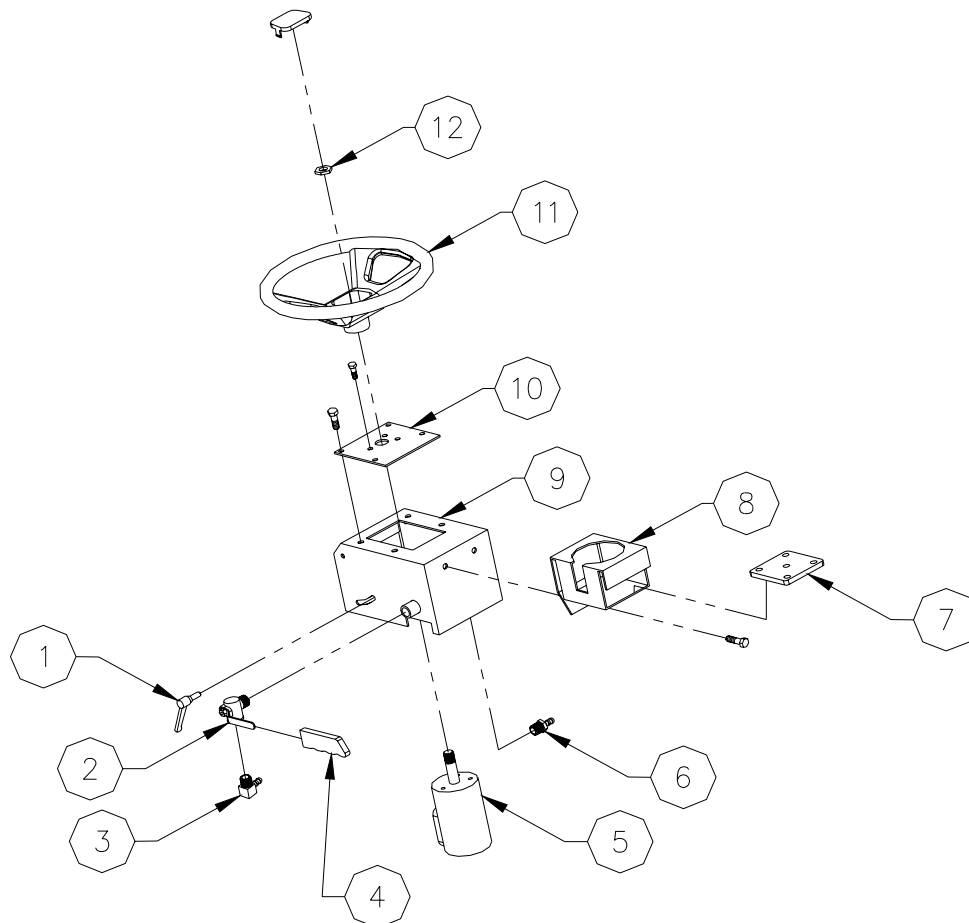

Parts for Arbor Components

ITEM	PART #	DP PART #	DESCRIPTION
1	100508	2900058	1/2" Heavy Washer
2	111063	2501520	2" Pillow Block
3	420026	6043286	2" Arbor Shaft
4	120092	3200525	1/4 x 1/8 Male Elbow
5	419112	6043299	Grease Tube, Right
6	120089	3200524	1/4 x 1/8 Male Connector
7	419111	6043295	Grease Tube, Left
8	110896	2501535	Sheave, 10/3V/4.75 Q.D.
9	110642	2500210	Bushing, SK 2"
10	110708	2501537	.50" Key x 3-1/2" Long
11	416911	6043259	Inside Collar
12	110711	2501538	1/4" Key 1-3/8" Long
13	416844	2501516	Blade Pin 1-3/8"
14	416944	6043284	Outside Collar
15	416996	6040252	Stub Shaft
16	100483	2900146	5/8 NC Hex Bolt, 4" Long
17	404033		.937 x 90 Wrench
18	420076	6043294	Grease Tube, Top Left (Not shown)
19	420077	6043293	Grease Tube, Top Right (Not Shown)

Parts for Lift Components

ITEM	PART #	DP PART #	DESCRIPTION
1	110073	2501531	1-3/8" Pillow Block Bearing
2	170646	2501541	1-3/4 x 5 Hydraulic Cylinder
3	150565	2900062	1/8 NPT Grease Zerk
4	403957	6043247	Engine Frame
5	152904	6043248	Side Motor Slide
6	100599	2900972	1/4 NC Flat Head Screw, .62" Long
7	152903	6043249	Top Motor Slide
8	420033	6043250	Arbor shield Plate
9	153110	2900476	3/4" Toggle Pad
10	100654	2900480	3/4" Hex Head Bolt, 6" Long
11	100047	2900099	5/8" Hex Head Bolt, 3-1/2 Long

Parts for Steering Components

ITEM	PART #	DP PART #	DESCRIPTION
1	152705	2500577	Lever
2	120641	3200521	Ball Valve
3	120460	3200516	Hose Barb, 1/2 x 3/8- 90
4	152038	2501540	Flat Handle Grip
5	170659	2600334	Steering Unit
6	120453	3200517	Hose Barb, 1/2 x 3/8 Straight
7	152890	6043243	Center Cover
8	403979	6043244	Cup Holder Weldment
9	403969	6043245	Steering Mount Weldment
10	419251	6043246	Steering Mount Plate
11	152888	2501170	Steering Wheel
12	100632	2900435	M16 Nut