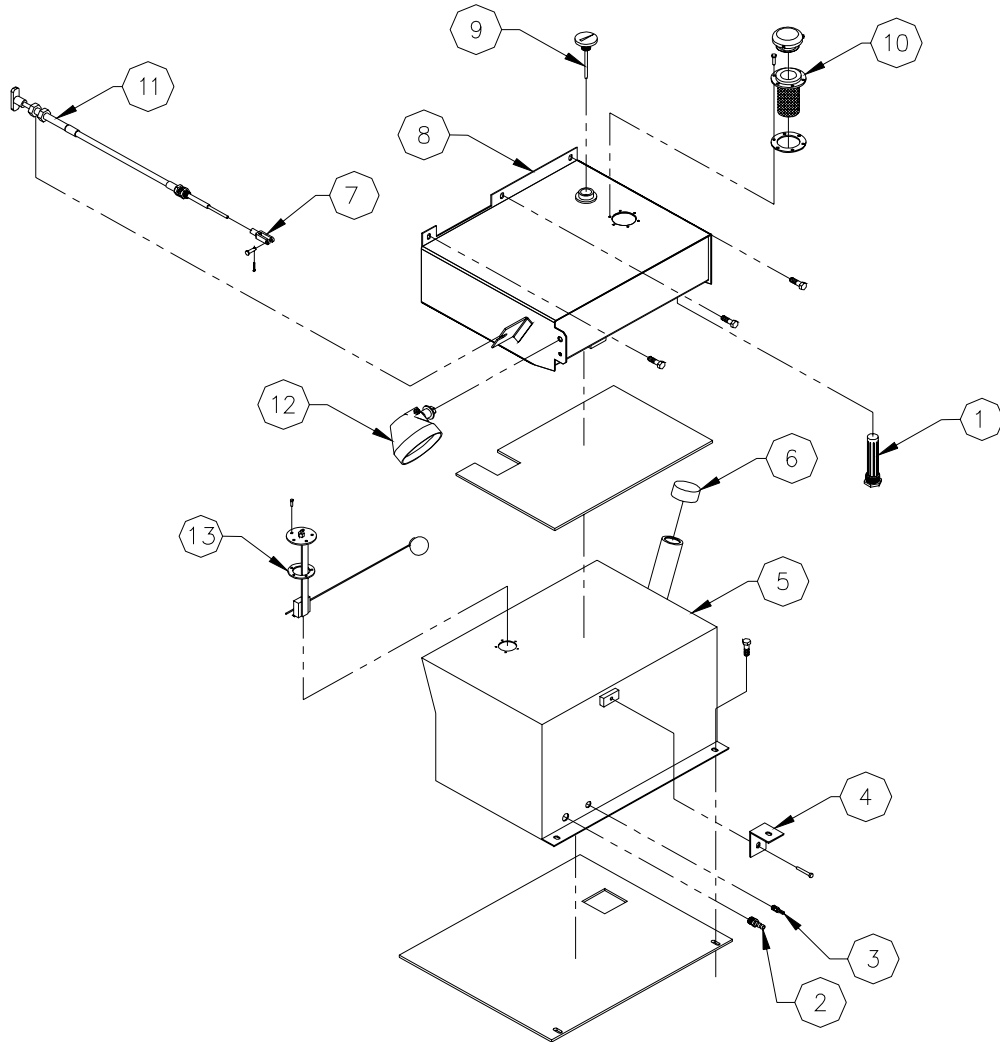

* air filter without precleaner and without strap but with elements

Engine Components

Parts for Console Components

ITEM	PART #	DP PART #	DESCRIPTION
1	403973	6043260	Console Weldment
2	150124	2900257	Lock Pin
3	100452	2900211	Machine Screw #10-32 x 1/2"
4	130180	2800388	Fuse Panel
5	150212		Battery
6	111034	2701361	Micro Panel
7	130176	2800457	2" Tachometer
8	130178	2800458	Fuel Gauge
9	130107	2800460	Hourmeter
10	130175	2800471	Push/Pull Switch
11	130122	2800470	Toggle Switch
12	152911	2501517	Dual Beam Light
13	419107	6043261	Battery Hold Down Strap
14	100589	2900144	Machine Screw #1/4-20 x 3/4"
15	419446	6043262	Tool Box
16	130116	2800063	Rubber Boot Switch
17	170473	2600329	Power Unit W/Solenoid
18	170418	3200528	Flow Control Valve
19	130113	2800456	Relay
20	403978	6043263	Hose Support Tube Weldment
21	152883	2800389	10 Amp Fuse
22	152907	2800469	30 Amp Fuse

Parts for Arbor Components

ITEM	PART #	DP PART #	DESCRIPTION
1	100508	2900058	1/2" Heavy Washer
2	111063	2501520	2" Pillow Block
3	420026	6043286	2" Arbor Shaft
4	120092	3200525	1/4 x 1/8 Male Elbow
5	419112	6043299	Grease Tube, Right
6	120089	3200524	1/4 x 1/8 Male Connector
7	419111	6043295	Grease Tube, Left
8	110896	2501535	Sheave, 10/3V/4.75 Q.D.
9	110642	2500210	Bushing, SK 2"
10	110708	2501537	.50" Key x 3-1/2" Long
11	416911	6043259	Inside Collar
12	110711	2501538	1/4" Key 1-3/8" Long
13	416844	2501516	Blade Pin 1-3/8"
14	416944	6043284	Outside Collar
15	416996	6040252	Stub Shaft
16	100483	2900146	5/8 NC Hex Bolt, 4" Long
17	404033		.937 x 90 Wrench
18	420076	6043294	Grease Tube, Top Left (Not shown)
19	420077	6043293	Grease Tube, Top Right (Not Shown)