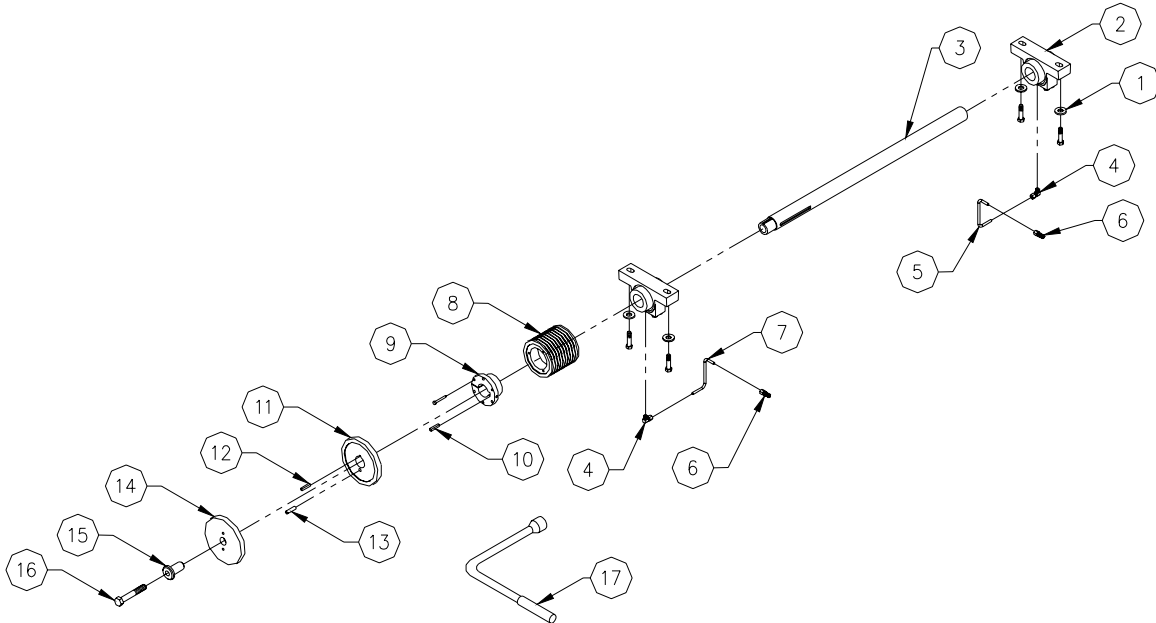

Parts for Console Components

Parts for Tank Components

ITEM	PART #	DP PART #	DESCRIPTION
1	170350	3200522	Suction Strainer
2	120115	3200518	Hose Barb, 3/8 x 3/8 Straight
3	120462	3200018	Hose Barb, 1/8 x 1/4 Straight
4	419238	6043256	Tank Connector Plate
5	403960	6043257	Fuel Tank Weldment
6	152124	2500199	Gas Tank Cap
7	152084	2900603	Cable Clevis
8	403955	6043258	Hydraulic Reservoir
9	130020	2800459	Thermometer
10	152044	2501545	Filler Cap
11	152905	2501510	Throttle Cable
12	152183	2501549	12V Light
13	130177	2501546	Sending Unit

Parts for Arbor Components

ITEM	PART #	DP PART #	DESCRIPTION
1	100508	2900058	1/2" Heavy Washer
2	111063	2501520	2" Pillow Block
3	420026	6043286	2" Arbor Shaft
4	120092	3200525	1/4 x 1/8 Male Elbow
5	419112	6043299	Grease Tube, Right
6	120089	3200524	1/4 x 1/8 Male Connector
7	419111	6043295	Grease Tube, Left
8	110896	2501535	Sheave, 10/3V/4.75 Q.D.
9	110642	2500210	Bushing, SK 2"
10	110708	2501537	.50" Key x 3-1/2" Long
11	416911	6043259	Inside Collar
12	110711	2501538	1/4" Key 1-3/8" Long
13	416844	2501516	Blade Pin 1-3/8"
14	416944	6043284	Outside Collar
15	416996	6040252	Stub Shaft
16	100483	2900146	5/8 NC Hex Bolt, 4" Long
17	404033		.937 x 90 Wrench
18	420076	6043294	Grease Tube, Top Left (Not shown)
19	420077	6043293	Grease Tube, Top Right (Not Shown)