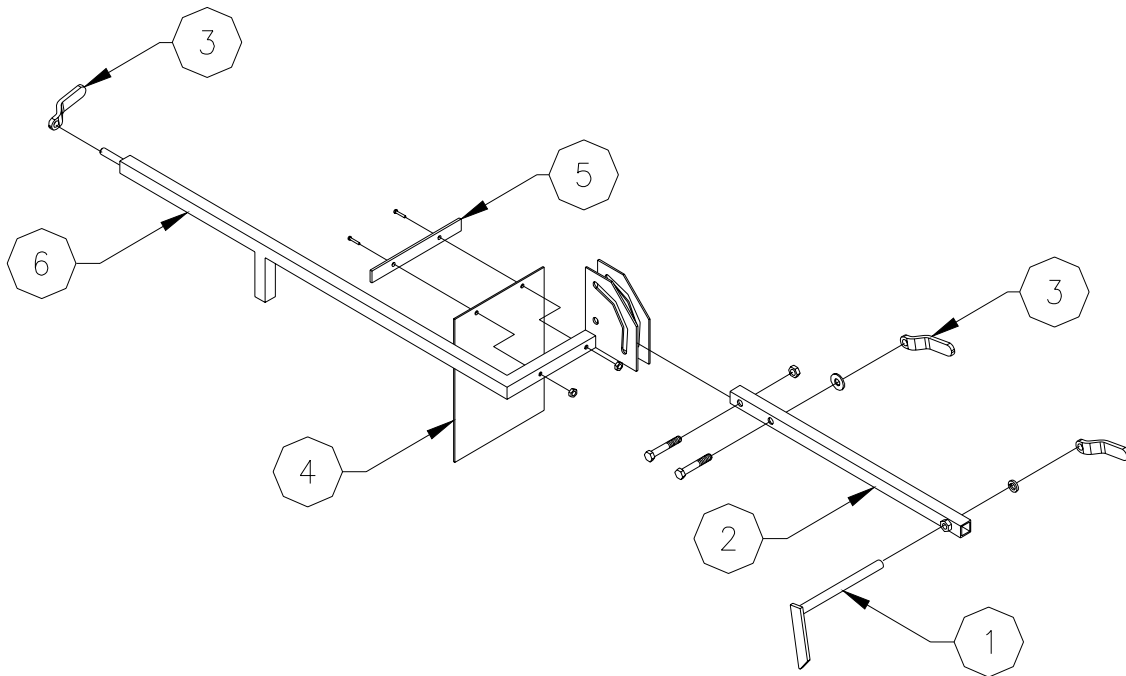

Parts for Guide Components

ITEM	PART #	DP PART #	DESCRIPTION
	403954	6043240	Guide Assy. (Item 1-6)
1	403153	2501513	Rear Line Pointer
2	403977	6043238	Indicator Arm Weldment
3	152898	2501505	1/2" Handle Nut,
4	153071	6043242	Slurry Flap
5	419109	6043241	Slurry Flap Retainer
6	403953	6043239	Guide Weld Frame
	403954	6043240	Guide Assy. (Item 1-6)