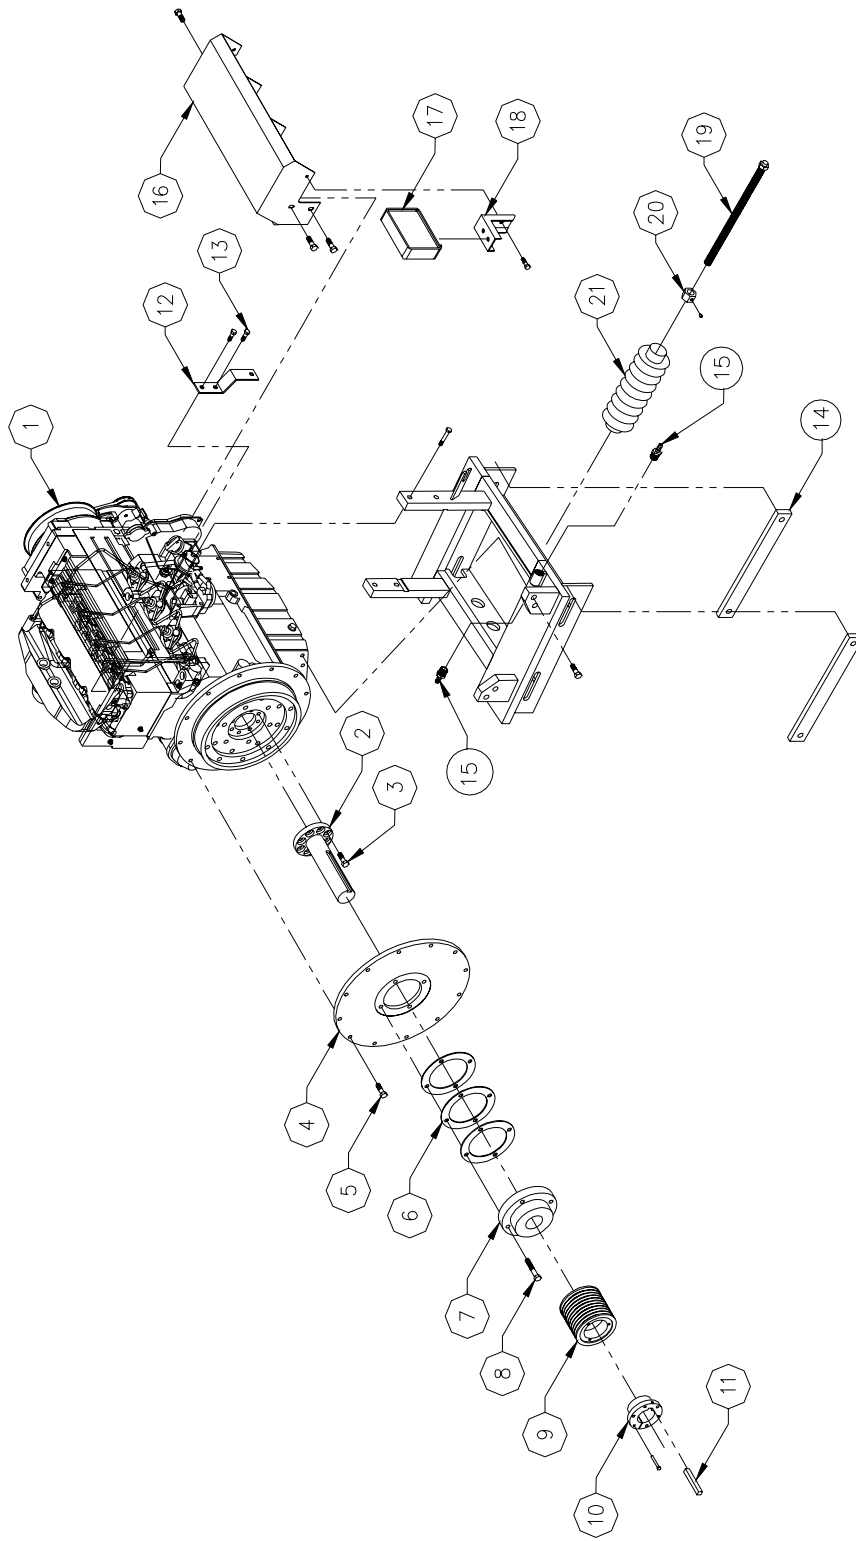

Engine Components

Parts for Engine Components

ITEM	PART #	DP PART #	DESCRIPTION
1	100020		3/8 NC X 2 Hex Head Bolt
2	200368	6043298	Exhaust Pipe
3	100512	2700748	Exhaust Clamp
4	152332	2700746	Muffler
5	419471	6043278	Exhaust Extension Pipe
6	110759	2700747	Rain Cap
7	110985	2501352	Outer Element
8	110986	2501353	Inner Element
9	152781	2500423	Restriction Indicator
10	110969	2501543	Mounting Band
11*	110967	2500355	Air Cleaner
12	110968	2501504	Pre-Cleaner
13	152330	3200197	Clamp
14	110970	2500458	Rubber Elbow
15	152633	3200198	Hose Clamp
16	417067	6043300	Air Tube
17	403950	6043279	Pump Beltguard Weldment
18	110974	2701506	Belt (A-34)
19	200370	2501551	5.75 Pulley
20	110711	2501538	1/4 x 1-3/8 Long Key
21	403947	6043280	Transmission Mount Weldment
22	419103	6043281	Transmission Retainer
23	100260	2900976	Spring Pin
24	403951	6043282	Pump Connector Lever
25	403952	6043283	Cable Bracket
26	100250	2900542	1/2 NC x 3-1/2 Full Thread Hex Bolt
27	100627	2900973	14 x 40mm Hex Head Bolt (Class 10.9)

* air filter without precleaner and without strap but with elements