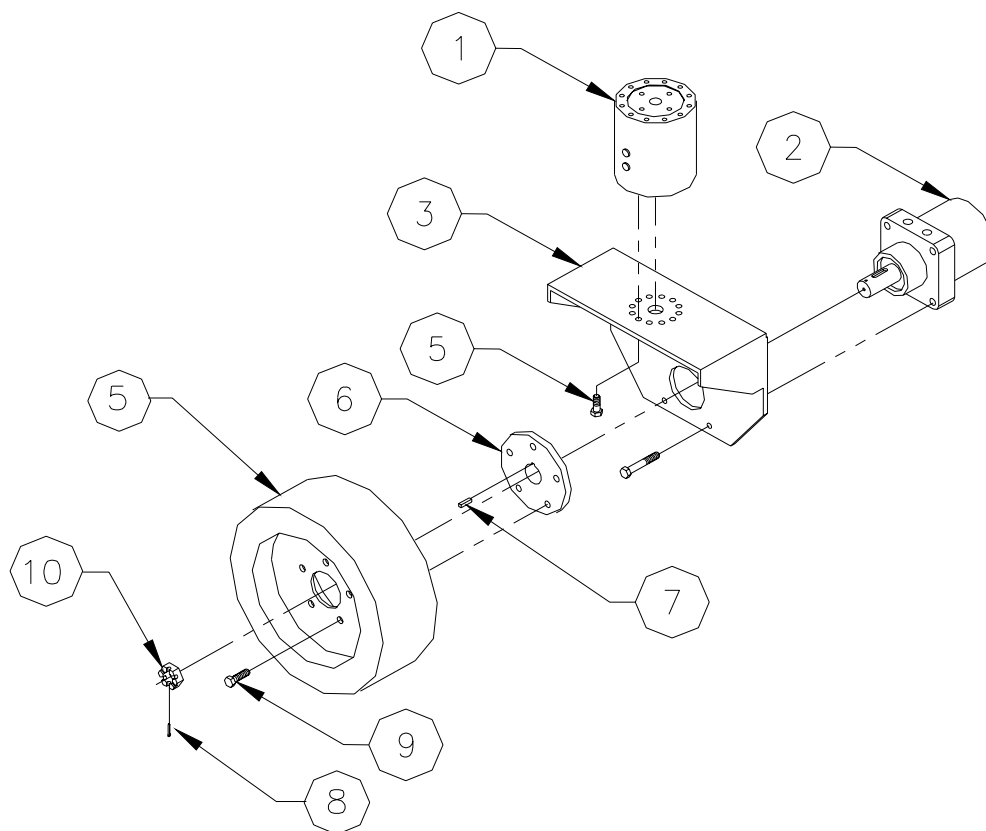

Parts for Lift Components

ITEM	PART #	DP PART #	DESCRIPTION
1	110073	2501531	1-3/8" Pillow Block Bearing
2	170646	2501541	1-3/4 x 5 Hydraulic Cylinder
3	150565	2900062	1/8 NPT Grease Zerk
4	403957	6043247	Engine Frame
5	152904	6043248	Side Motor Slide
6	100599	2900972	1/4 NC Flat Head Screw, .62" Long
7	152903	6043249	Top Motor Slide
8	420033	6043250	Arbor shield Plate
9	153110	2900476	3/4" Toggle Pad
10	100654	2900480	3/4" Hex Head Bolt, 6" Long
11	100047	2900099	5/8" Hex Head Bolt, 3-1/2 Long

Parts for Steering Components

ITEM	PART #	DP PART #	DESCRIPTION
1	152705	2500577	Lever
2	120641	3200521	Ball Valve
3	120460	3200516	Hose Barb, 1/2 x 3/8- 90
4	152038	2501540	Flat Handle Grip
5	170659	2600334	Steering Unit
6	120453	3200517	Hose Barb, 1/2 x 3/8 Straight
7	152890	6043243	Center Cover
8	403979	6043244	Cup Holder Weldment
9	403969	6043245	Steering Mount Weldment
10	419251	6043246	Steering Mount Plate
11	152888	2501170	Steering Wheel
12	100632	2900435	M16 Nut

Parts for Guide Components

ITEM	PART #	DP PART #	DESCRIPTION
	403954	6043240	Guide Assy. (Item 1-6)
1	403153	2501513	Rear Line Pointer
2	403977	6043238	Indicator Arm Weldment
3	152898	2501505	1/2" Handle Nut,
4	153071	6043242	Slurry Flap
5	419109	6043241	Slurry Flap Retainer
6	403953	6043239	Guide Weld Frame
	403954	6043240	Guide Assy. (Item 1-6)

Parts for Rear Drive Components

ITEM	PART #	DP PART #	DESCRIPTION
1	170655	2501530	Rotary Actuator
2	170661	2600325	Motor Wheel
3	403963	6043237	Wheel Bracket
4	100619	2900192	1/2 Square Head Screw, 2-1/4" Long
5	403964	2501511	Wheel
6	140457	2501512	Wheel Hub
7	111041	2501536	Key, .31 x .88 Long
8	100325	2900971	Cotter Pin .12 x 2" Long
9	100616	2501534	Wheel Bolt, .50 x 1.31 Long
10	100638	2701903	Castle Nut, 1-20 UNF