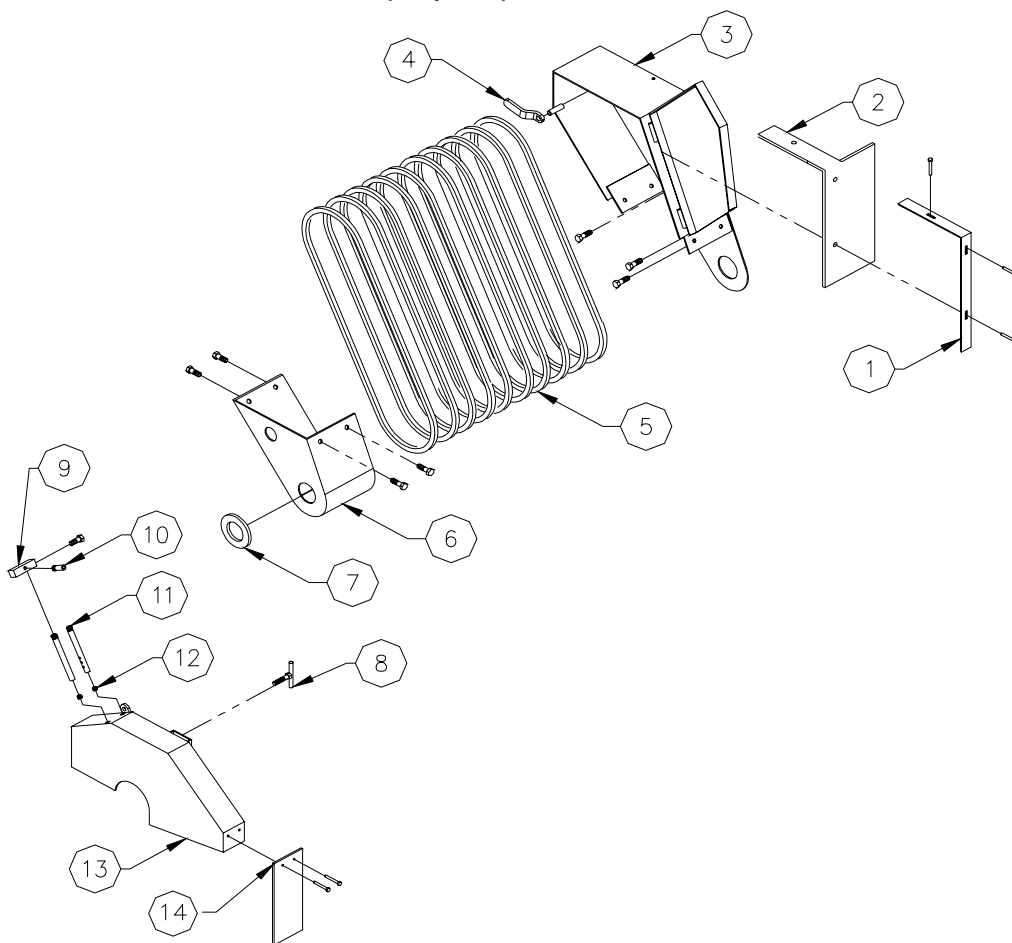

Parts for Drive Guard Components

ITEM	PART #	DP PART #	DESCRIPTION
1	419239	6043251	Beltguard Retainer Flap
2	152257	6043252	Spray Flap
3	403962	6043253	Upper Beltguard
4	152898	2501505	Handle Nut
5	110881	2501009	5X3VX530 Belt
6	403961	6043254	Lower Beltguard
7	153053	6043292	Shaft Seal
8	404202	6043291	T-Bolt
9	417028	6043290	Waterblock
10	120513	3200527	Inlet Nipple
11	416987	6043289	14" Spray Tube
12	100505	2900036	.31 x .25 Long Soc Set Screw
13	403948	6043288	Bladeguard Weldment
	403968	2501514	Blade Guard Assy. (Items 9-14)
	403216	6043287	Water System Assy. (Items 9-12)
14	152910	6043255	Spray Flap