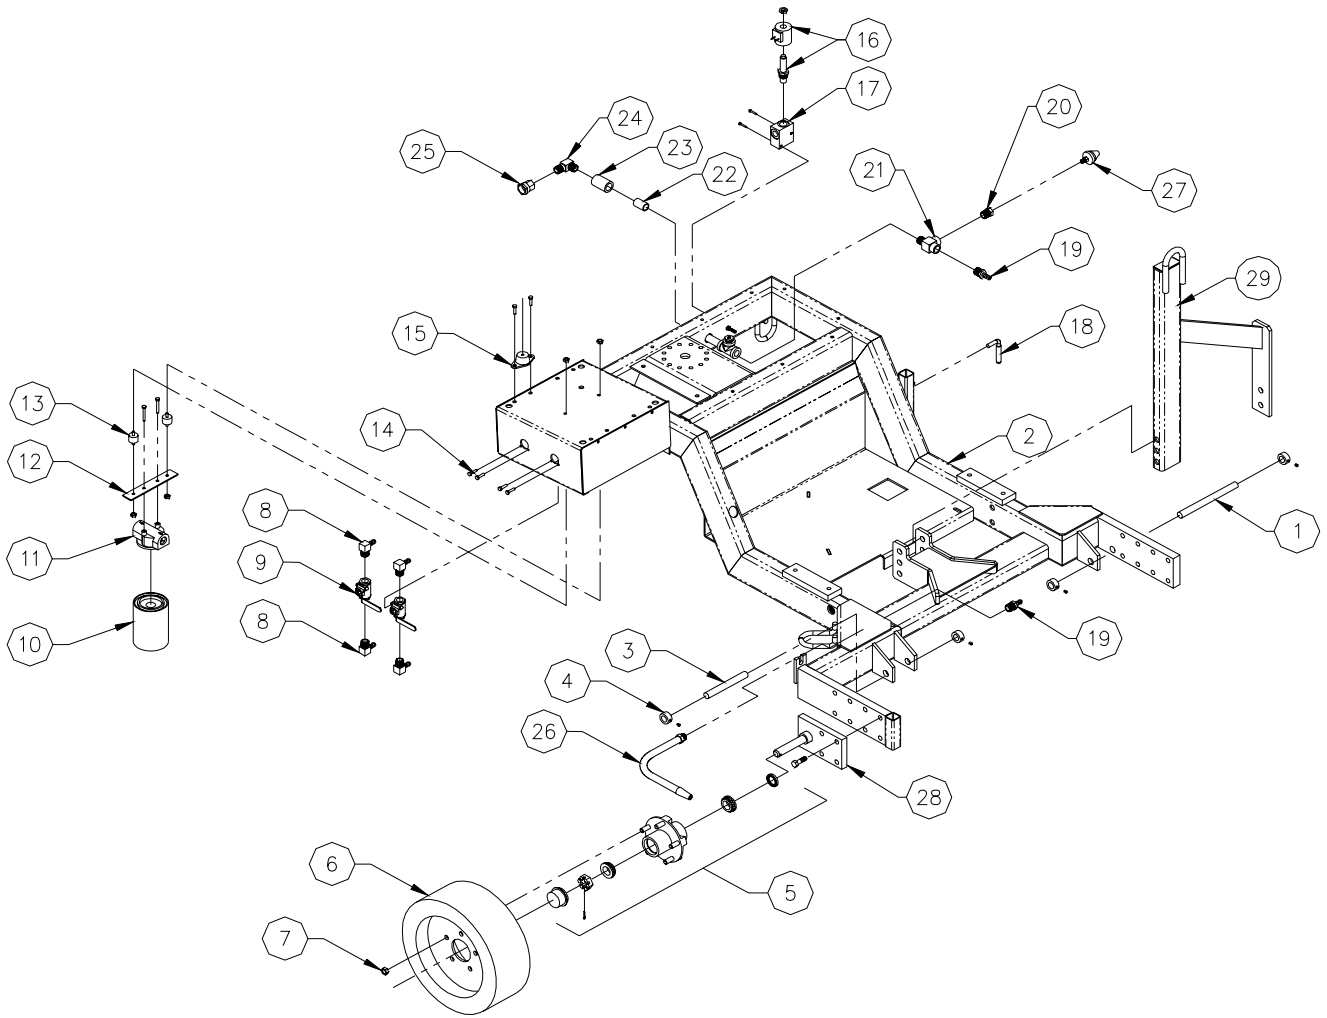

Frame Components

Parts for Engine Components

ITEM	PART #	DP PART #	DESCRIPTION
1	110977	2600145	Deutz Engine
2	403501	2501507	Output Shaft
3	100585	2900318	Hex Head Bolt M10 x 50MM Long
4	110883	6043266	Adaptor Plate
5	100546	2900315	Hex Head Bolt, M10 x 35 MM Long
6	417979	6043265	Bearing Spacer
7	110882	2501542	2" Flange Bearing
8	100029	2900974	Hex Head Bolt, 7/16 x 2 Long
9	110896	2501535	Sheave, 10/3V/4.75 QD
10	110642	2500210	Bushing SK 2"
11	110708	2501537	1/2 Key, 3-1/2 Long
12	419102	6043264	Throttle Extension Plate
13	100547	2900310	Hex Head Bolt, M6 x 20MM Long
14	120453	3200517	Hose Barb, 1/2 x 3/8 Straight
15	419204	6043267	Retainer Bar
16	403998	6043268	Blower Deflector Weldment
17	152911	2501517	Dual Beam Light
18	419241	6043269	Light Mount Plate
19	404014	2501519	Belt Adjuster Rod Assembly
20	200371	6043296	3/4" ACME Nut
21	152901	2501518	Rubber Boot Adjuster
22	403958	6043270	Engine Mount Weldment
23	120453	3200517	Hose Barb, 1/2 x 3/8 Straight
24	419204	6043267	Retainer Bar
25	152918	6043301	3/4 Plastic slide (Not shown)