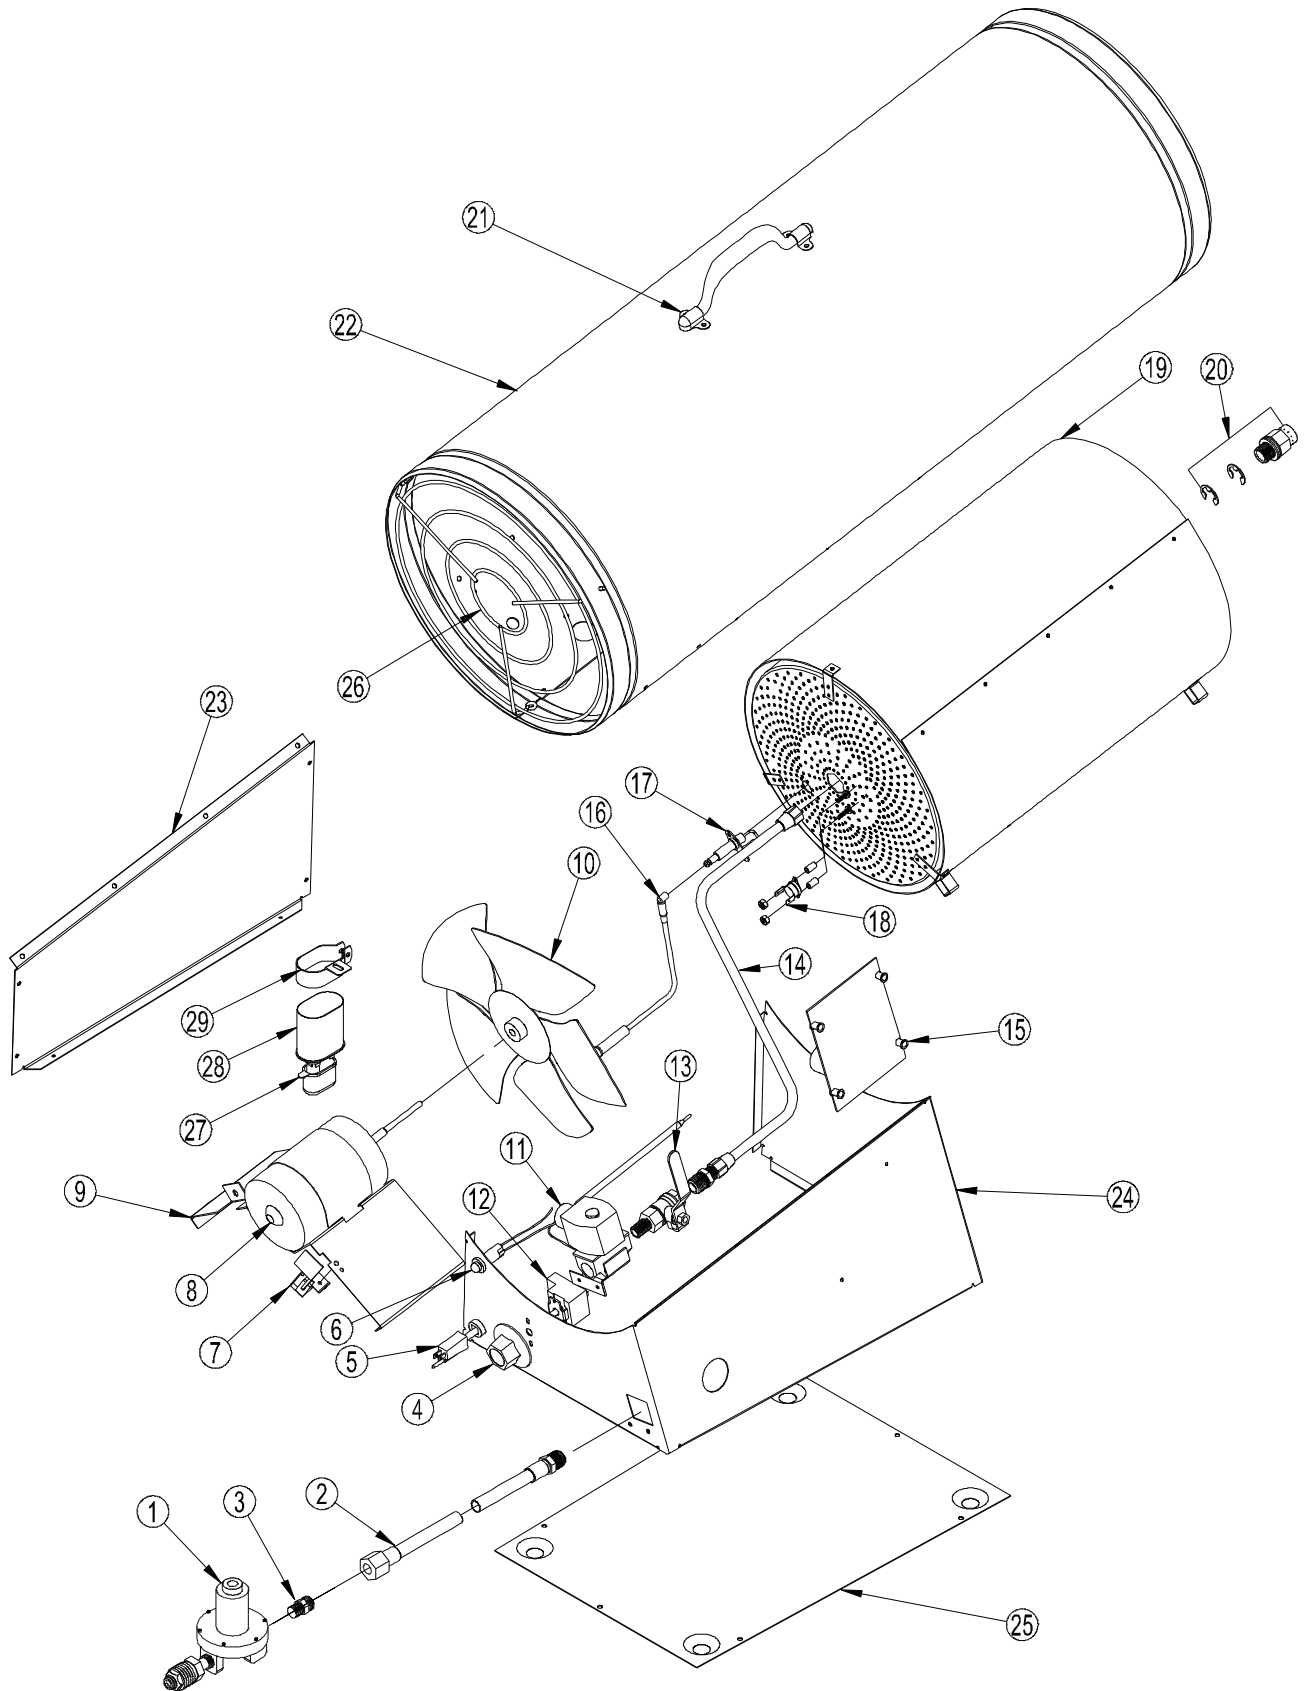

Parts Identification

PARTS SCHEMATIC

Parts Identification

PARTS LIST

Item	Description	Part Number	
		Tradesman 400	Tradesman 400 ULTRA
1	Regulator with POL		572586
2	Hose, fixed X swivel, 3/8 in. x 10 ft.		21841
3	Adaptor, hose, 3/8 in.		572580
4	Knob, thermostat		572514
5	Power cord		571356
6	Lens, LED	—	571333
7	Air proving switch with bracket		572566
8	Motor		571280
9	Motor mount		572567
10	Fan blade		572569
11	Solenoid Valve w/ bracket		572568
12	Thermostat with knob		571119
13	Variable rate valve		572551
14	Manifold tube with fittings		572570
15	Ignition control		571344
16	Igniion cable, high voltage		571263
17	Igniter		20312
18	Backflash switch with hardware		572571
19	Combustion chamber with backflash, orifice, and igniter		572573
20	Orifice with retaining rings		572572
21	Handle w/ screws		571522
22	Upper barrel assembly with fan guard		572565
23	Side panel		572574
24	Case,bottom assembly with labels	572556	572553
25	Base	572560	572559
26	Fan guard		572564
27	Boot,capacitor		571407
28	Capacitor		571406
29	Bracket w/screw		571405
30	Wire harness,complete (not illustrated)		572557