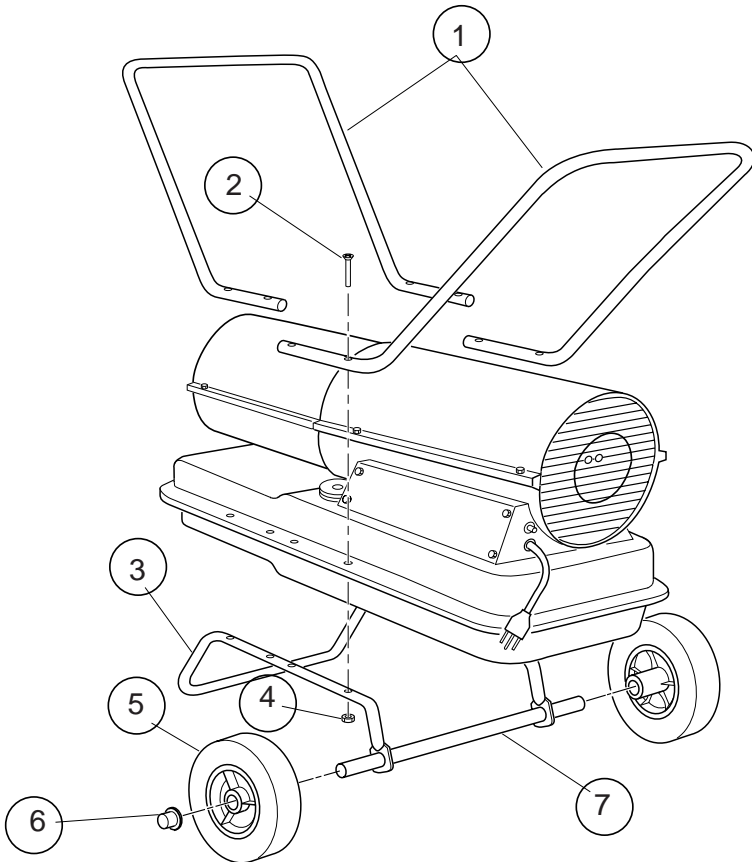

TRADESMAN

Kerosene Heaters

Kerosene Heaters

MODEL K150

Kerosene Heaters

PARTS IDENTIFICATION

<u>Item</u>	<u>Description</u>	<u>Model K150</u>
1	Upper Shell	130-20770
2	Screw, #10-16 x 1/2"	130-20805
3	Combustion Chamber	130-20775
4	Photocell Bracket	130-20825
5	Screw, #6-32 x 3/8"	130-20808
6	Photocell Assembly	130-20827
7	Burner Head Assembly	400-20832*
7-1	Nozzle with Sleeve	130-20766
7-2	Nozzle Seal Washer	130-20763
7-3	Nozzle Seal Spring	130-20764
7-4	Nozzle Sleeve	130-20765
7-5	Burner Head Body	130-20837
7-6	Barb Fitting	130-20834
7-7	Spark Plug	130-20830
8	Screw, #10-16 x 1/2"	130-20805
9	Fan	130-20844
10	Motor and Pump Assembly	400-20861*
10-1	Motor	120-20862
10-2	Pump Body	130-20857
10-3	Screw, #10-32 x 5/8"	130-20814
10-4	Rotor Insert	130-20858
10-5	Pump Rotor	130-20859
10-6	Pump End Cover	130-20877
10-7	Intake Filter	130-20879
10-8	Filter End Cover	130-20882
10-9	Steel Ball, 1/4" Dia.	130-20915
10-10	Relief Spring	130-20916
10-11	Adjusting Screw	130-20917
10-12	Plug	130-20918
10-13	Screw, #10-32 x 1"	130-20813
10-14	Output Filter	130-20920
10-15	Lint Filter	130-20880
10-16	Barb Fitting	130-20832
10-17	Blade	130-20860
11	Rubber Bumper	130-20924
12	Motor Mounting Bracket	130-20863
13	Solid State Relay	120-20889
14	Screw, #8-18 x 1/2"	130-20812
15	Hex Lock Nut, 1/4-20	130-20818
16	Fan Guard	130-20930
17	Ignitor Kit	120-20888
18	Screw, #10-16 x 3/4"	130-20807
19	Fuel Line	130-20952
20	Fuel Filter	130-20953
21	Fuel Line Tube	130-20954
22	Rubber Bushing	130-20933
23	Airline	130-20955
24	Lower Shell	130-20771
25	Bushing	130-20934
26	Bushing	130-20935
27	Screw, #10-16 x 1/2"	130-20805
28	Clip Nut	130-20936
29	Screw, #8-32 x 3/8"	130-20810
30	Fuel Tank	130-20778
31	Fuel Cap (includes Gasket)	130-20944

Kerosene Heaters

MODEL K150 (Continued)

AIR GAUGE KIT - 500-20907

Special tool to check pump pressure. For all models.

FLAME-OUT CONTROL/ PHOTOCELL TESTER - 500-20913

Special tool used to test the flame-out control and photocell.