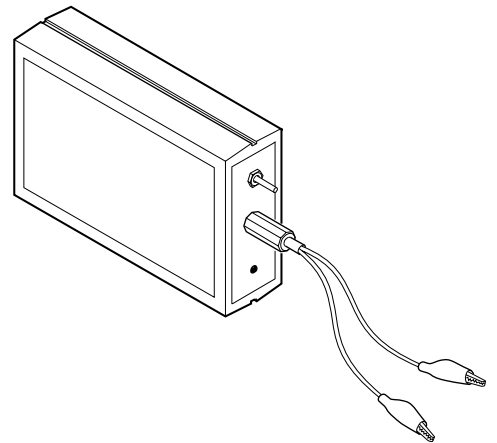

TRADESMAN

Kerosene Heaters

Kerosene Heaters

MODEL K150

Kerosene Heaters

PARTS IDENTIFICATION

<u>Item</u>	<u>Description</u>	<u>Model K150</u>
1	Upper Shell	130-20770
2	Screw, #10-16 x 1/2"	130-20805
3	Combustion Chamber	130-20775
4	Photocell Bracket	130-20825
5	Screw, #6-32 x 3/8"	130-20808
6	Photocell Assembly	130-20827
7	Burner Head Assembly	400-20832*
7-1	Nozzle with Sleeve	130-20766
7-2	Nozzle Seal Washer	130-20763
7-3	Nozzle Seal Spring	130-20764
7-4	Nozzle Sleeve	130-20765
7-5	Burner Head Body	130-20837
7-6	Barb Fitting	130-20834
7-7	Spark Plug	130-20830
8	Screw, #10-16 x 1/2"	130-20805
9	Fan	130-20844
10	Motor and Pump Assembly	400-20861*
10-1	Motor	120-20862
10-2	Pump Body	130-20857
10-3	Screw, #10-32 x 5/8"	130-20814
10-4	Rotor Insert	130-20858
10-5	Pump Rotor	130-20859
10-6	Pump End Cover	130-20877
10-7	Intake Filter	130-20879
10-8	Filter End Cover	130-20882
10-9	Steel Ball, 1/4" Dia.	130-20915
10-10	Relief Spring	130-20916
10-11	Adjusting Screw	130-20917
10-12	Plug	130-20918
10-13	Screw, #10-32 x 1"	130-20813
10-14	Output Filter	130-20920
10-15	Lint Filter	130-20880
10-16	Barb Fitting	130-20832
10-17	Blade	130-20860
11	Rubber Bumper	130-20924
12	Motor Mounting Bracket	130-20863
13	Solid State Relay	120-20889
14	Screw, #8-18 x 1/2"	130-20812
15	Hex Lock Nut, 1/4-20	130-20818
16	Fan Guard	130-20930
17	Ignitor Kit	120-20888
18	Screw, #10-16 x 3/4"	130-20807
19	Fuel Line	130-20952
20	Fuel Filter	130-20953
21	Fuel Line Tube	130-20954
22	Rubber Bushing	130-20933
23	Airline	130-20955
24	Lower Shell	130-20771
25	Bushing	130-20934
26	Bushing	130-20935
27	Screw, #10-16 x 1/2"	130-20805
28	Clip Nut	130-20936
29	Screw, #8-32 x 3/8"	130-20810
30	Fuel Tank	130-20778
31	Fuel Cap (includes Gasket)	130-20944

Kerosene Heaters

MODEL K150 (Continued)

AIR GAUGE KIT - 500-20907

Special tool to check pump pressure. For all models.

FLAME-OUT CONTROL/ PHOTOCELL TESTER - 500-20913

Special tool used to test the flame-out control and photocell.