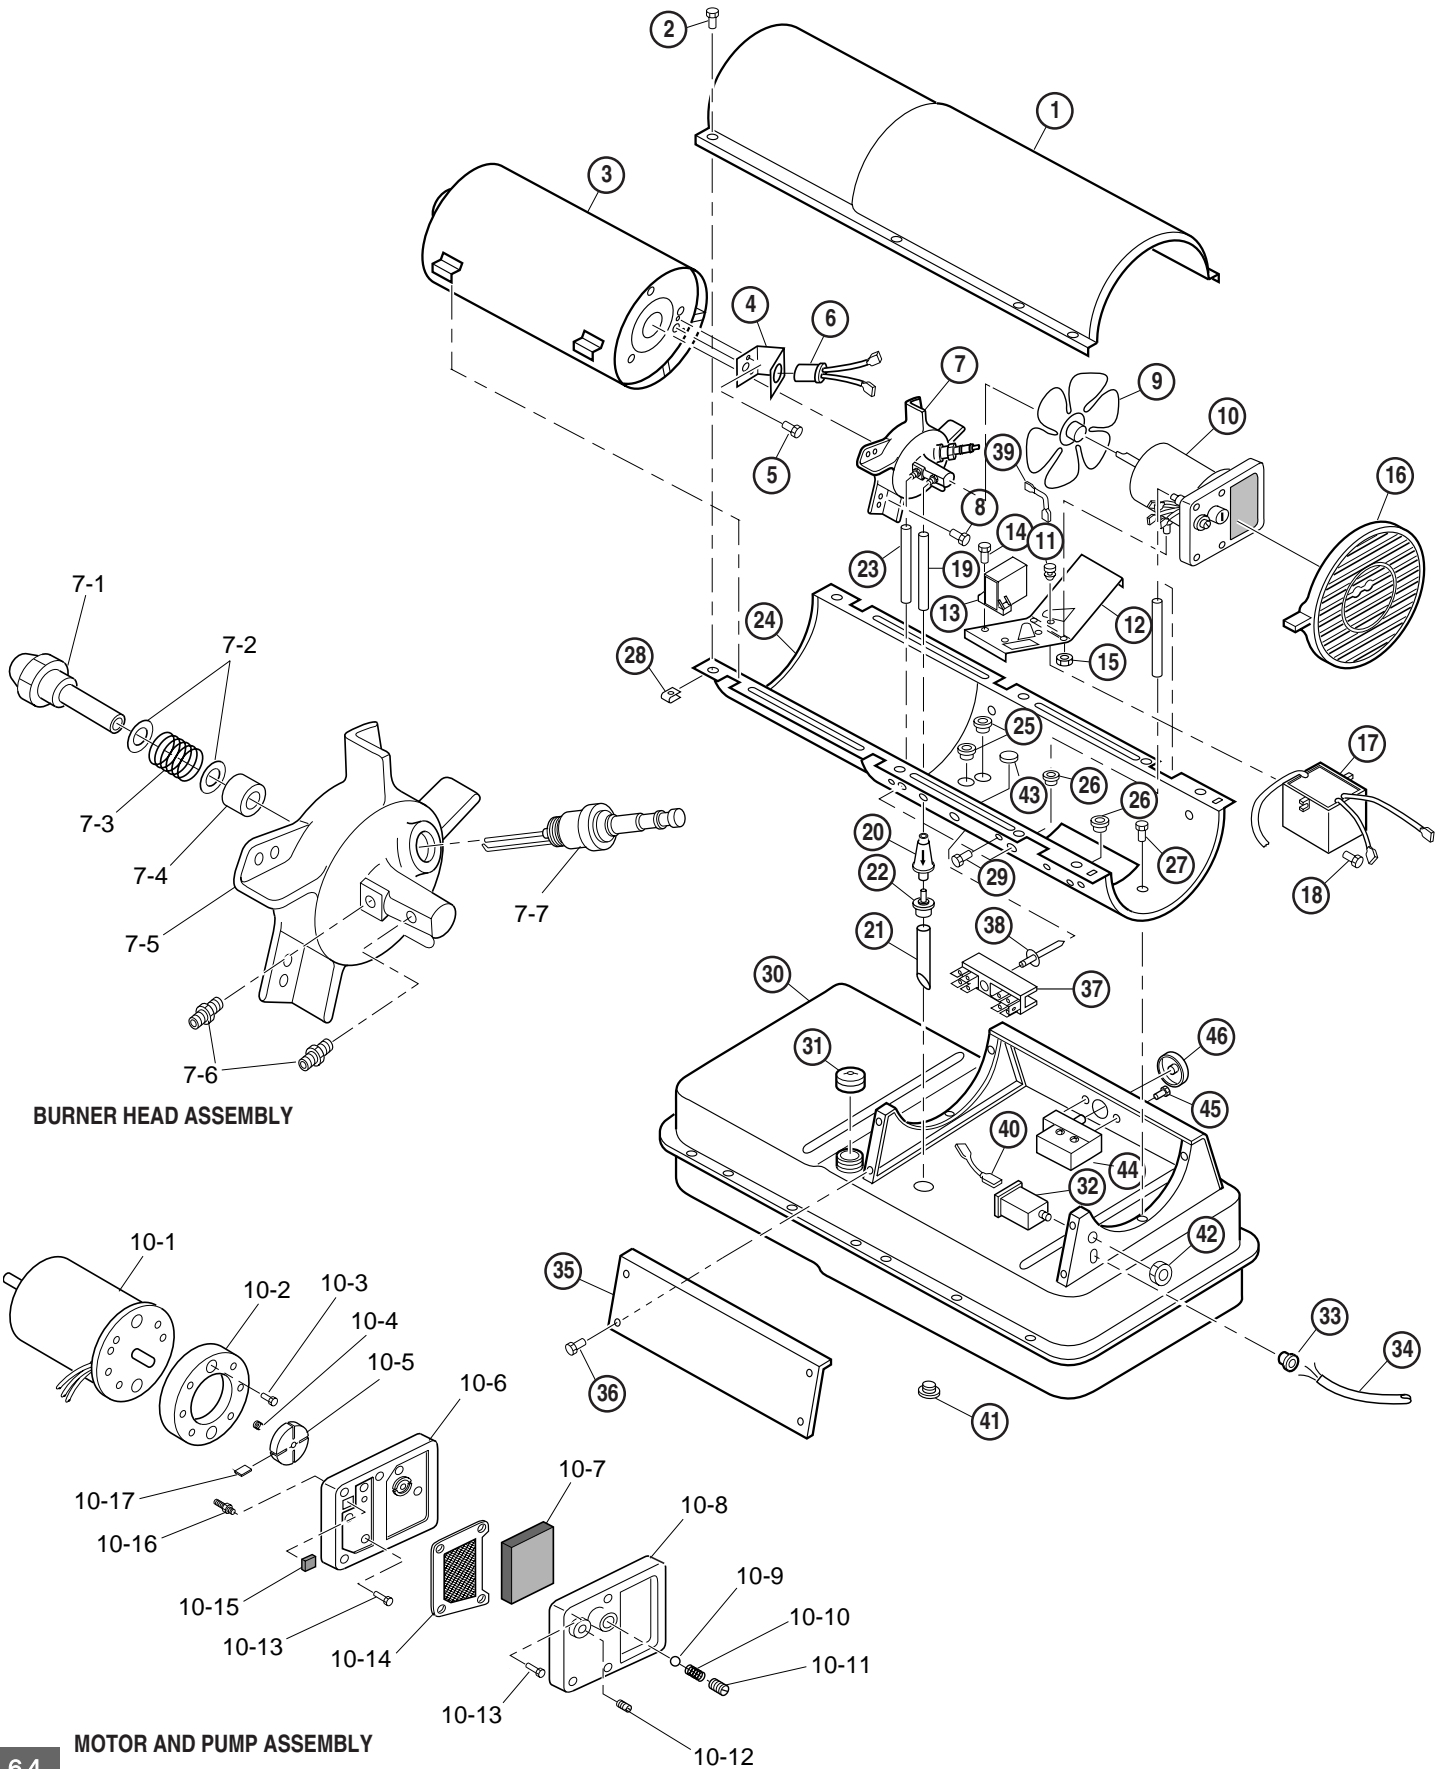

TRADESMAN

Kerosene Heaters

Kerosene Heaters

MODEL K150

Kerosene Heaters

PARTS IDENTIFICATION

<u>Item</u>	<u>Description</u>	<u>Model K150</u>
1	Upper Shell	130-20770
2	Screw, #10-16 x 1/2"	130-20805
3	Combustion Chamber	130-20775
4	Photocell Bracket	130-20825
5	Screw, #6-32 x 3/8"	130-20808
6	Photocell Assembly	130-20827
7	Burner Head Assembly	400-20832*
7-1	Nozzle with Sleeve	130-20766
7-2	Nozzle Seal Washer	130-20763
7-3	Nozzle Seal Spring	130-20764
7-4	Nozzle Sleeve	130-20765
7-5	Burner Head Body	130-20837
7-6	Barb Fitting	130-20834
7-7	Spark Plug	130-20830
8	Screw, #10-16 x 1/2"	130-20805
9	Fan	130-20844
10	Motor and Pump Assembly	400-20861*
10-1	Motor	120-20862
10-2	Pump Body	130-20857
10-3	Screw, #10-32 x 5/8"	130-20814
10-4	Rotor Insert	130-20858
10-5	Pump Rotor	130-20859
10-6	Pump End Cover	130-20877
10-7	Intake Filter	130-20879
10-8	Filter End Cover	130-20882
10-9	Steel Ball, 1/4" Dia.	130-20915
10-10	Relief Spring	130-20916
10-11	Adjusting Screw	130-20917
10-12	Plug	130-20918
10-13	Screw, #10-32 x 1"	130-20813
10-14	Output Filter	130-20920
10-15	Lint Filter	130-20880
10-16	Barb Fitting	130-20832
10-17	Blade	130-20860
11	Rubber Bumper	130-20924
12	Motor Mounting Bracket	130-20863
13	Solid State Relay	120-20889
14	Screw, #8-18 x 1/2"	130-20812
15	Hex Lock Nut, 1/4-20	130-20818
16	Fan Guard	130-20930
17	Ignitor Kit	120-20888
18	Screw, #10-16 x 3/4"	130-20807
19	Fuel Line	130-20952
20	Fuel Filter	130-20953
21	Fuel Line Tube	130-20954
22	Rubber Bushing	130-20933
23	Airline	130-20955
24	Lower Shell	130-20771
25	Bushing	130-20934
26	Bushing	130-20935
27	Screw, #10-16 x 1/2"	130-20805
28	Clip Nut	130-20936
29	Screw, #8-32 x 3/8"	130-20810
30	Fuel Tank	130-20778
31	Fuel Cap (includes Gasket)	130-20944