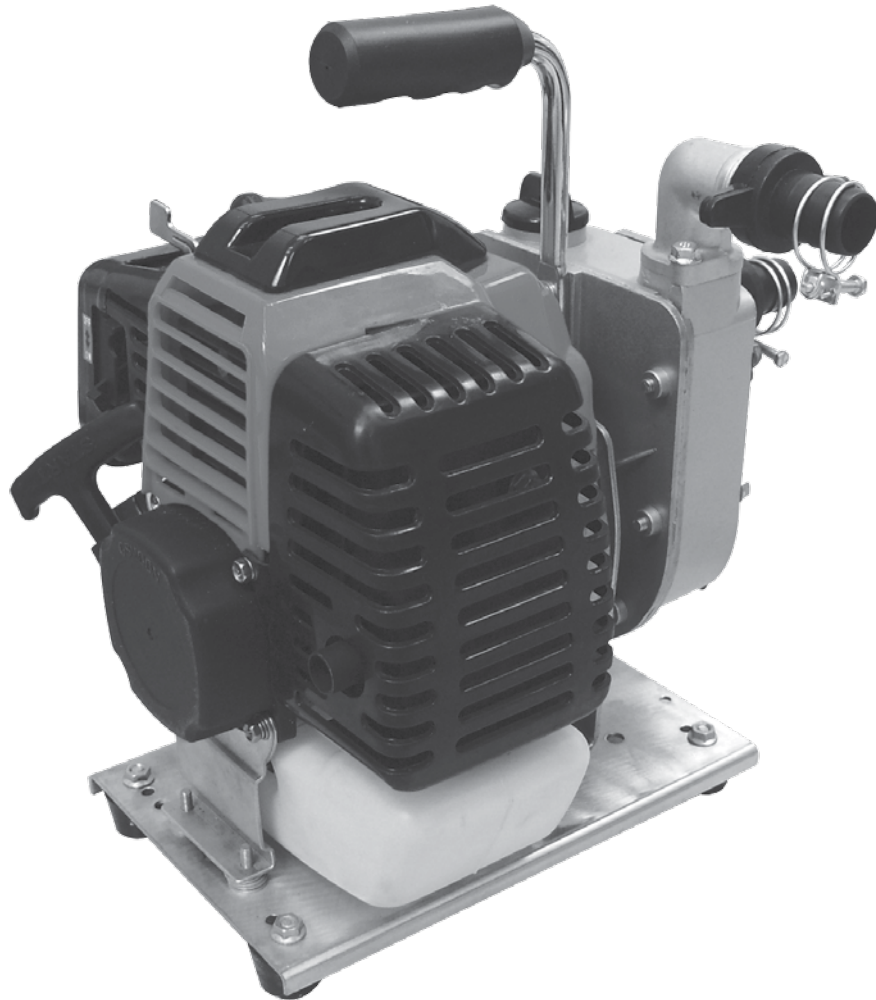

Operator's Manual  
**WP4310**  
**43cc Water Pump**

## WP4310 WATER PUMP ENGINE BREAKDOWN

## WP4310 WATER PUMP BREAKDOWN

### ENGINE PARTS

Part #	Description	Qty.
1021	SWITCH, ROCKER.....	1
300429	PLATE, RECOIL.....	1
300430	RECOIL ASSEMBLY.....	1
300435	FILTER, AIR.....	1
300438	BOLT W/WASHER, M5 X 25MM.....	2
300439	BOLT W/WASHER, M5 X 18MM.....	13
300454	BASE, INTAKE.....	1
300455	PLATE, INTAKE COVER ADAPTER.....	1
300456	BOLT, M5 X 50MM.....	2
300457	COVER, AIR FILTER.....	1
300463	GROMMET, ENGINE SHROUD.....	1
300467	PIN, LOCATING.....	2
300471	BOLT, M5 X 12MM.....	3
300472	COIL, IGNITION.....	1
300475	GASKET, MUFFLER.....	1
300476	GASKET, INTAKE.....	2
300477	HEAT DISK.....	1
300478	WINDPIPE, INTAKE.....	1
300479	GASKET, CARBURETOR.....	1
300480	SPACER, FUEL TANK THREADED.....	2
300481	O-RING.....	1
300482	SHROUD, ENGINE.....	1
300483	COVER, ENGINE SHROUD.....	1
300484	FLYWHEEL, MAGNETO.....	1
300487	MOUNT RING AND SHROUD.....	1
300488	CHOKE (NOT SHOWN).....	1
300491	RECOIL CLUTCH.....	1
300492	NUT, M6.....	2
300493	BOLT, STUD M6 X 62MM.....	2
300494	GROMMET, FUEL TANK, 2-HOLE.....	1
300497	HOSE, PRIMER LINE 4".....	1
300498	HOSE, PRIMER LINE 9".....	1
3004103	FILTER, FUEL (NOT SHOWN).....	1
3004106	GUARD, FLYWHEEL (NOT SHOWN).....	1
3004109	PRIMER BULB (NOT SHOWN).....	1
3004120	SCREW, CHOKE LEVER (NOT SHOWN).....	1
3004122	FUEL TANK.....	1
3004123	CAP, FUEL, MANUAL VENTING.....	1
3004124	CARBURETOR.....	1
3004126	THROTTLE LEVER ASSEMBLY (NOT SHOWN).....	1
3004127	ENGINE, 2-CYCLE 43CC VIPER.....	1
3004128	LEVER, THROTTLE.....	1
3004129	WASHER WITH TAB, THROTTLE LEVER.....	1
3004130	WASHER, FLAT, THROTTLE LEVER.....	1
3004131	WASHER, NYLON, THROTTLE LEVER.....	1
3004132	SCREW, THROTTLE LEVER.....	1
4812	COVER, MUFFLER, METAL.....	1
4813	MUFFLER, CATALYTIC CONVERTER.....	1
BM6A	SPARK PLUG (CHAMPION CJ8).....	1