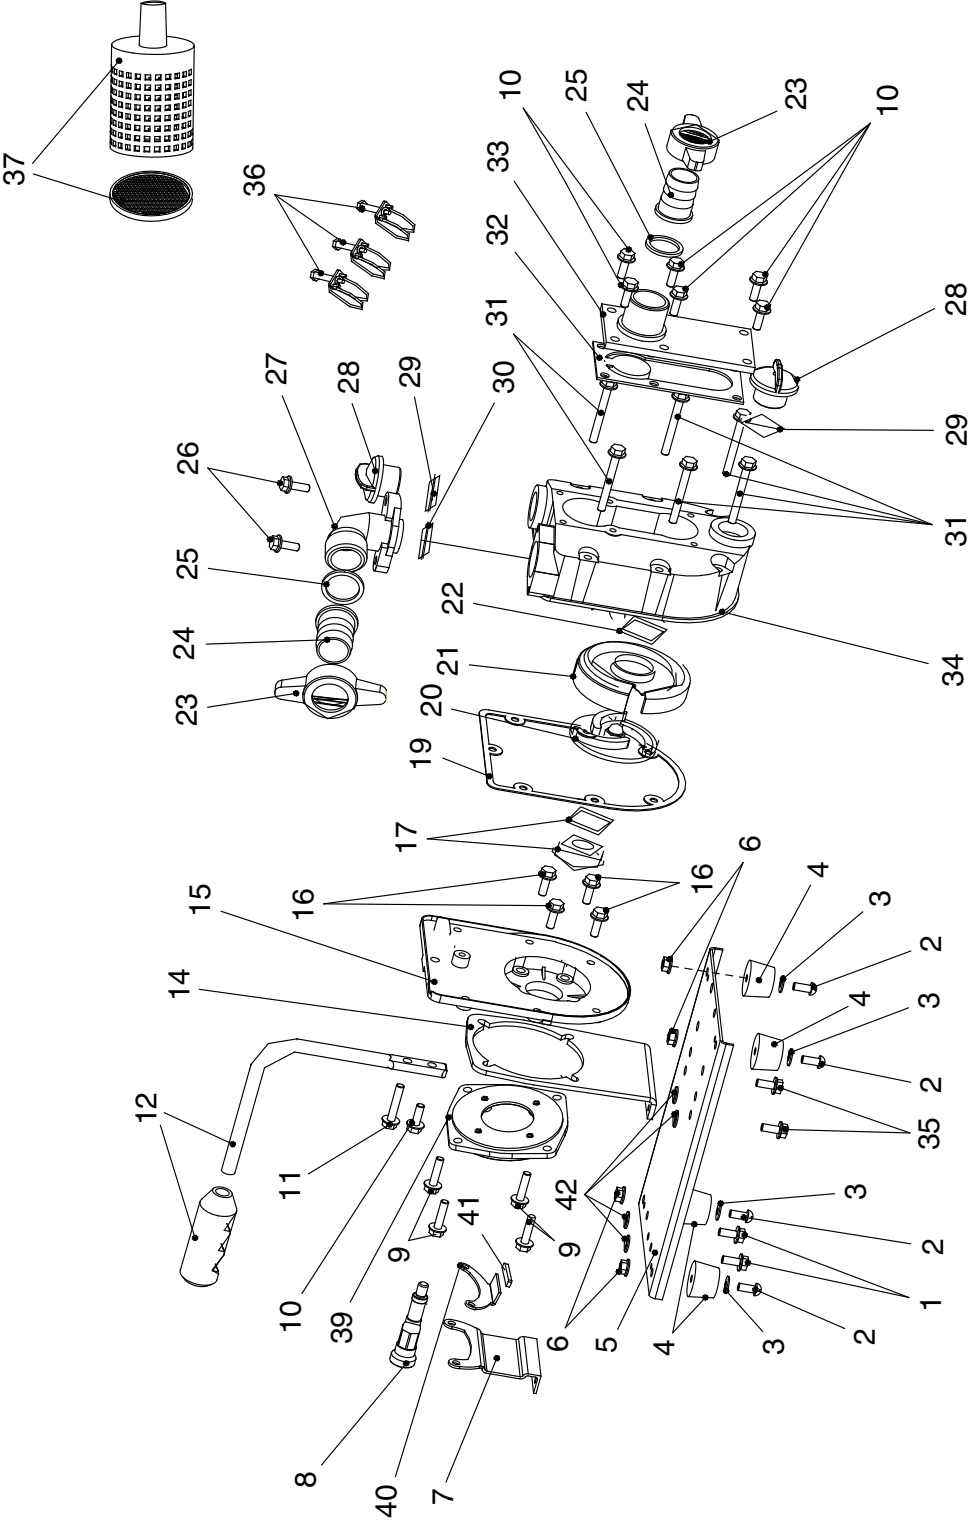

WP4310 WATER PUMP BREAKDOWN

WP4310 WATER PUMP PARTS LIST

MINIMUM ORDER $10.00

ENGINE PARTS

Part #	Description	Qty.
1021	SWITCH, ROCKER.....	1
300429	PLATE, RECOIL.....	1
300430	RECOIL ASSEMBLY.....	1
300435	FILTER, AIR.....	1
300438	BOLT W/WASHER, M5 X 25MM.....	2
300439	BOLT W/WASHER, M5 X 18MM.....	13
300454	BASE, INTAKE.....	1
300455	PLATE, INTAKE COVER ADAPTER.....	1
300456	BOLT, M5 X 50MM.....	2
300457	COVER, AIR FILTER.....	1
300463	GROMMET, ENGINE SHROUD.....	1
300467	PIN, LOCATING.....	2
300471	BOLT, M5 X 12MM.....	3
300472	COIL, IGNITION.....	1
300475	GASKET, MUFFLER.....	1
300476	GASKET, INTAKE.....	2
300477	HEAT DISK.....	1
300478	WINDPIPE, INTAKE.....	1
300479	GASKET, CARBURETOR.....	1
300480	SPACER, FUEL TANK THREADED.....	2
300481	O-RING.....	1
300482	SHROUD, ENGINE.....	1
300483	COVER, ENGINE SHROUD.....	1
300484	FLYWHEEL, MAGNETO.....	1
300487	MOUNT RING AND SHROUD.....	1
300488	CHOKE (NOT SHOWN).....	1
300491	RECOIL CLUTCH.....	1
300492	NUT, M6.....	2
300493	BOLT, STUD M6 X 62MM.....	2
300494	GROMMET, FUEL TANK, 2-HOLE.....	1
300497	HOSE, PRIMER LINE 4".....	1
300498	HOSE, PRIMER LINE 9".....	1
3004103	FILTER, FUEL (NOT SHOWN).....	1
3004106	GUARD, FLYWHEEL (NOT SHOWN).....	1
3004109	PRIMER BULB (NOT SHOWN).....	1
3004120	SCREW, CHOKE LEVER (NOT SHOWN).....	1
3004122	FUEL TANK.....	1
3004123	CAP, FUEL, MANUAL VENTING.....	1
3004124	CARBURETOR.....	1
3004126	THROTTLE LEVER ASSEMBLY (NOT SHOWN).....	1
3004127	ENGINE, 2-CYCLE 43CC VIPER.....	1
3004128	LEVER, THROTTLE.....	1
3004129	WASHER WITH TAB, THROTTLE LEVER.....	1
3004130	WASHER, FLAT, THROTTLE LEVER.....	1
3004131	WASHER, NYLON, THROTTLE LEVER.....	1
3004132	SCREW, THROTTLE LEVER.....	1
4812	COVER, MUFFLER, METAL.....	1
4813	MUFFLER, CATALYTIC CONVERTER.....	1
BM6A	SPARK PLUG (CHAMPION CJ8).....	1

CHASSIS PARTS

Key #	Part #	Description	Qty.
1	42128	BOLT, ENGINE MOUNT.....	2
2	42131	BOLT, RUBBER FOOT.....	4
3	42132	WASHER, RUBBER FOOT.....	4
4	42127	FOOT, RUBBER.....	4
5	42129	BASE PLATE, PUMP.....	1
6	42133	NUT, RUBBER FOOT.....	4
7	42118	MOUNT, ENGINE.....	1
8	42141	OUTPUT SHAFT, PUMP.....	1
9	42121	BOLT, PUMP ADAPTER PLATE.....	4
10	42123	BOLT, PUMP COVER PLATE.....	7
11	42104	BOLT, HANDLE LONG.....	1
12	42103	HANDLE W/ GRIP.....	1
14	42101	MOUNT, ENGINE PUMP.....	1
15	42140	BACK COVER, PUMP.....	1
16	42112	BOLT, PUMP HOUSING PLATE.....	4
17	42126	SEAL, MECHANICAL.....	1
19	42120	GASKET, RUBBER PUMP.....	1
20	42134	IMPELLER.....	1
21	42122	HOUSING, VOLUTE.....	1
22	42142	SEAL, VOLUTE HOUSING.....	1
23	42105	NUT, WING HOSE ADAPTER.....	2
24	42106	NIPPLE BARBED, 1".....	2
25	42107	SEAL, 1" NIPPLE.....	2
26	42108	BOLT, OUTLET ELBOW.....	2
27	42139	OUTLET ELBOW.....	1
28	42109	CAP, FILL.....	2
29	42110	SEAL, FILL CAP.....	2
30	42114	SEAL, OUTLET ELBOW.....	1
31	42115	BOLT, PUMP HOUSING.....	6
32	42125	GASKET/FLOW STOP, COVER PLATE.....	1
33	42124	PLATE, PUMP COVER.....	1
34	42111	HOUSING, PUMP.....	1
35	42130	BOLT, ENGINE PUMP MOUNT.....	2
36	42135	CLAMP, HOSE.....	3
37	42137	SUCTION SCREEN, COMPLETE.....	1
39	42102	ADAPTER PLATE, PUMP.....	1
40	42116	MOUNT, ENGINE FUEL TANK.....	1
41	42117	GRIP, RUBBER FUEL TANK.....	1
42	42119	SPACER, ENGINE PUMP.....	4
--	42100	ENGINE.....	1