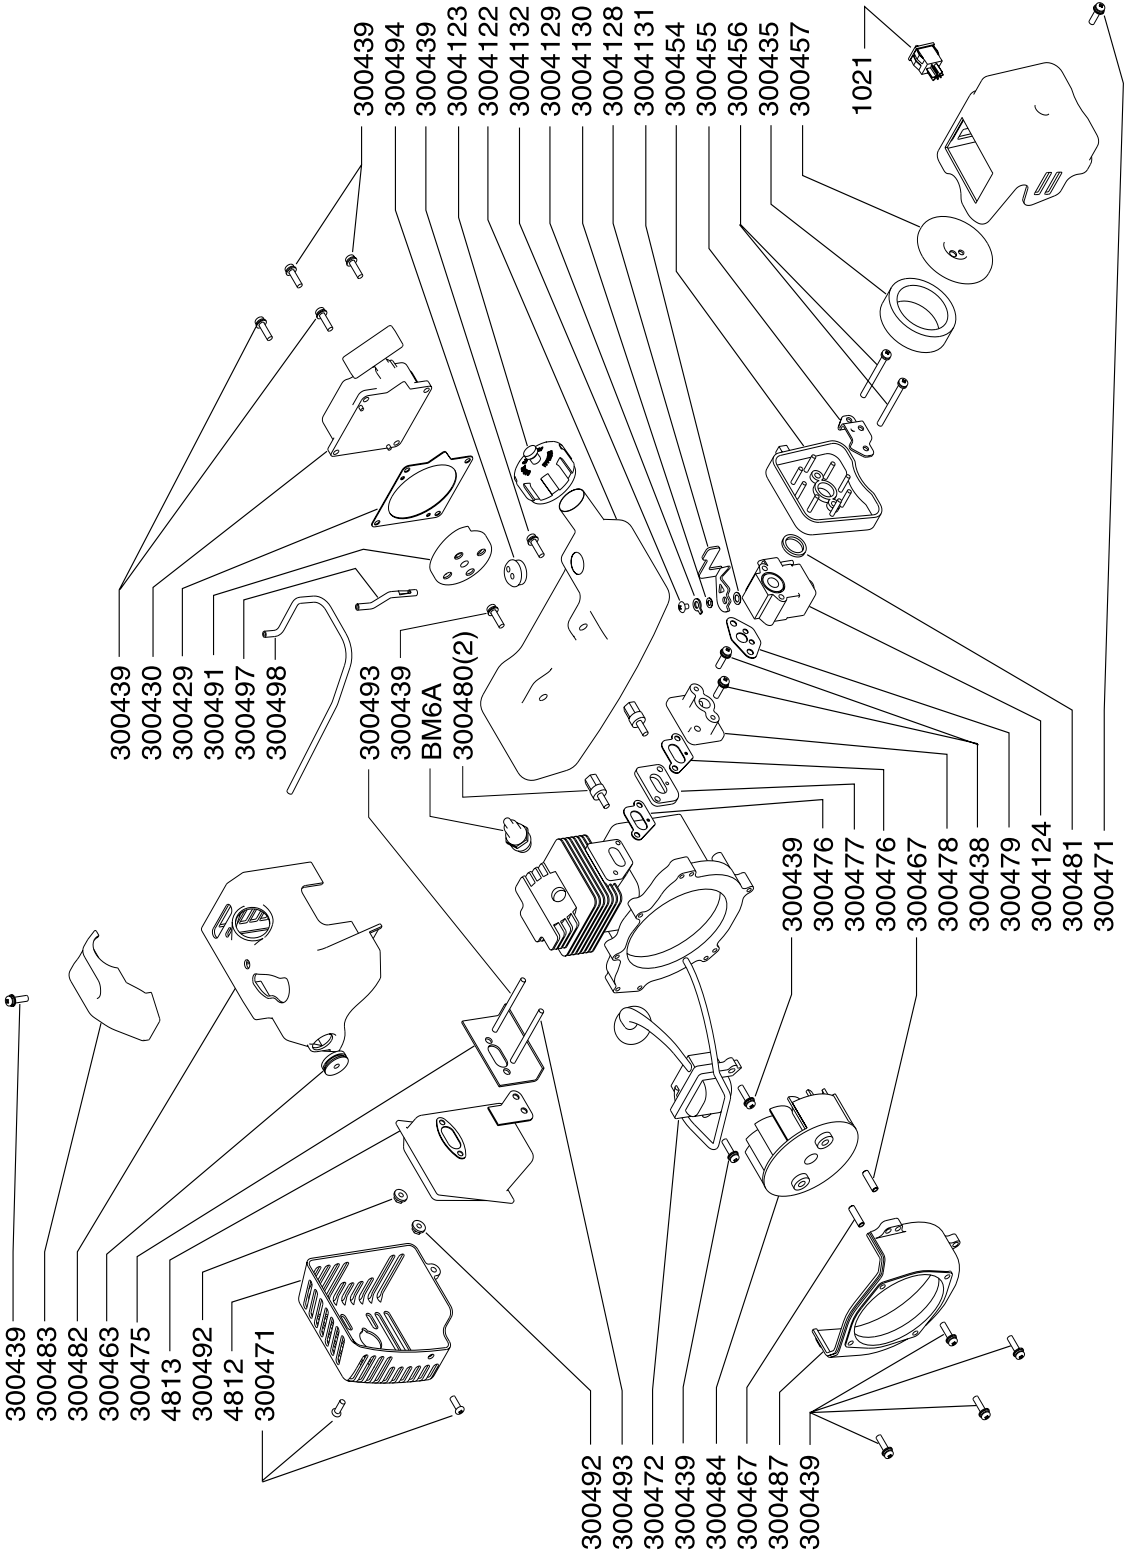

## WP4310 WATER PUMP ENGINE BREAKDOWN

### ENGINE PARTS

Part #	Description	Qty.
1021	SWITCH, ROCKER.....	1
300429	PLATE, RECOIL.....	1
300430	RECOIL ASSEMBLY.....	1
300435	FILTER, AIR.....	1
300438	BOLT W/WASHER, M5 X 25MM.....	2
300439	BOLT W/WASHER, M5 X 18MM.....	13
300454	BASE, INTAKE.....	1
300455	PLATE, INTAKE COVER ADAPTER.....	1
300456	BOLT, M5 X 50MM.....	2
300457	COVER, AIR FILTER.....	1
300463	GROMMET, ENGINE SHROUD.....	1
300467	PIN, LOCATING.....	2
300471	BOLT, M5 X 12MM.....	3
300472	COIL, IGNITION.....	1
300475	GASKET, MUFFLER.....	1
300476	GASKET, INTAKE.....	2
300477	HEAT DISK.....	1
300478	WINDPIPE, INTAKE.....	1
300479	GASKET, CARBURETOR.....	1
300480	SPACER, FUEL TANK THREADED.....	2
300481	O-RING.....	1
300482	SHROUD, ENGINE.....	1
300483	COVER, ENGINE SHROUD.....	1
300484	FLYWHEEL, MAGNETO.....	1
300487	MOUNT RING AND SHROUD.....	1
300488	CHOKE (NOT SHOWN).....	1
300491	RECOIL CLUTCH.....	1
300492	NUT, M6.....	2
300493	BOLT, STUD M6 X 62MM.....	2
300494	GROMMET, FUEL TANK, 2-HOLE.....	1
300497	HOSE, PRIMER LINE 4".....	1
300498	HOSE, PRIMER LINE 9".....	1
3004103	FILTER, FUEL (NOT SHOWN).....	1
3004106	GUARD, FLYWHEEL (NOT SHOWN).....	1
3004109	PRIMER BULB (NOT SHOWN).....	1
3004120	SCREW, CHOKE LEVER (NOT SHOWN).....	1
3004122	FUEL TANK.....	1
3004123	CAP, FUEL, MANUAL VENTING.....	1
3004124	CARBURETOR.....	1
3004126	THROTTLE LEVER ASSEMBLY (NOT SHOWN).....	1
3004127	ENGINE, 2-CYCLE 43CC VIPER.....	1
3004128	LEVER, THROTTLE.....	1
3004129	WASHER WITH TAB, THROTTLE LEVER.....	1
3004130	WASHER, FLAT, THROTTLE LEVER.....	1
3004131	WASHER, NYLON, THROTTLE LEVER.....	1
3004132	SCREW, THROTTLE LEVER.....	1
4812	COVER, MUFFLER, METAL.....	1
4813	MUFFLER, CATALYTIC CONVERTER.....	1
BM6A	SPARK PLUG (CHAMPION CJ8).....	1