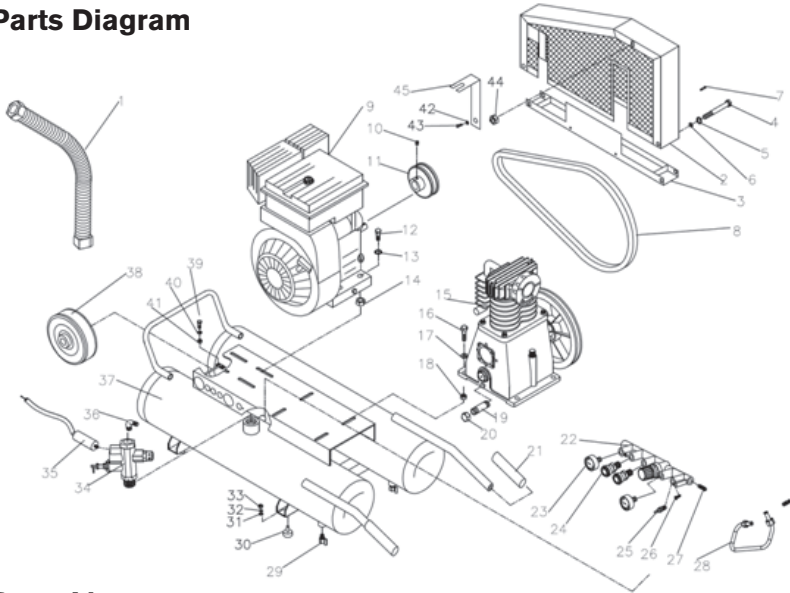

AC708RB/AC658HB/AC908HB

Parts Diagram

Parts List

No.	Description	Qty
1	Exhaust Pipe Assembly	1
2	Safety Guard	1
3	Safety Guard	1
4	Bolt	2
5	Spring Washer	2
6	Washer	2
7	M5x0.8x8 Screw	3
8	V-Belt	1
9	Engine	1
10	In-six Angle Bolt	1
11	Motor Pulley	1
12	Bolt	4
13	Spring Washer	4
14	Six Angle Nut	4
15	Pump	1
16	Bolt	4
17	Spring Washer	4
18	Six Angle Nut	4
19	Discharge tubing	1
20	Six Angle Nut	1
21	Grip, Handle	2
22	Manifold	1
23	Pressure Gauge	2

No.	Description	Qty
24	Quick Disconnect	2
25	Safety valve	1
26	Screw,Cross recess head	2
27	nipple	2
28	Pipe	1
29	Drain Cock	2
30	Foot Rubber Pad	4
31	8 Flat Washer	4
32	Spring Washer	4
33	Bolt	4
34	Pilot Unloader Valve	1
35	Gas Pedal	1
36	Exhaust Elbow	1
37	Air Tank	1
38	Tank Wheel	1
39	Screw,Cross recess head	2
40	Spring Washer	2
41	Six Angle Nut	2
42	Washer	2
43	Screw	1
44	Six Angle Nut	1
45	link span	1