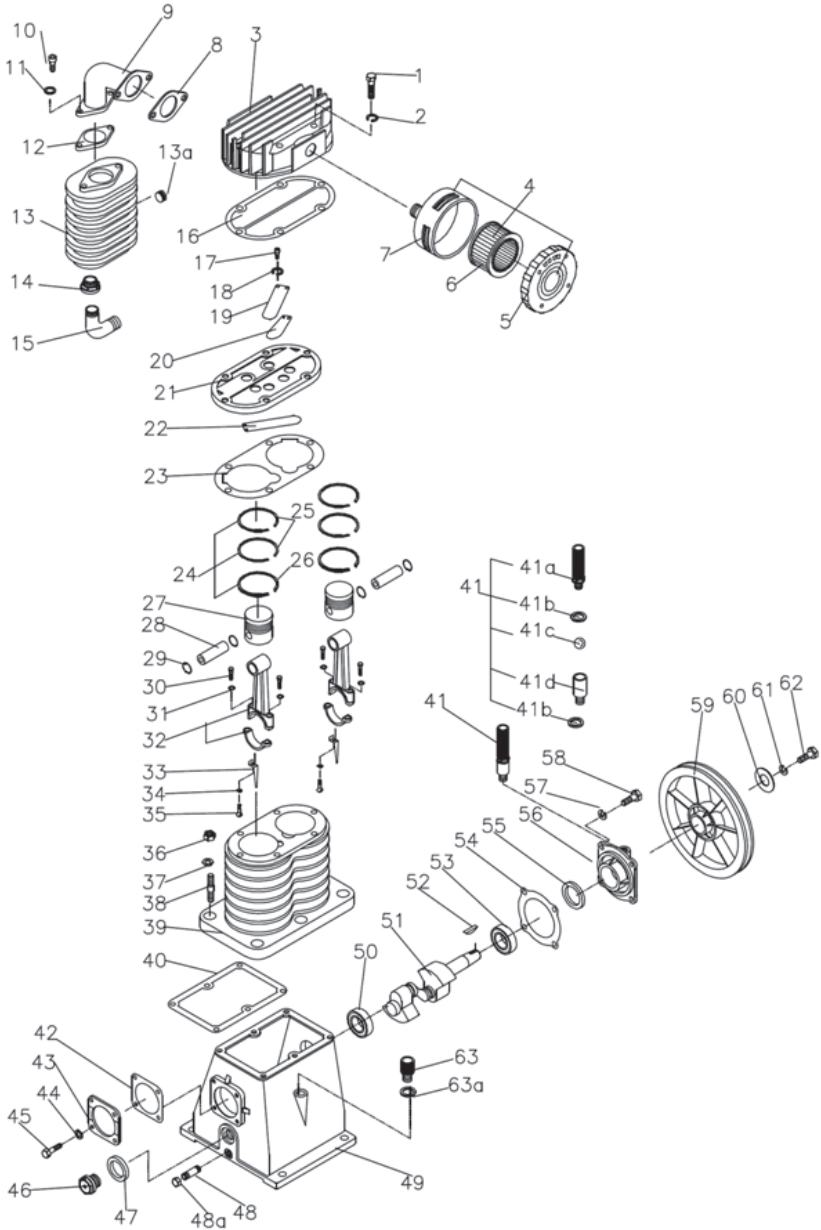

AC708RB/AC658HB Pump

Parts List

No.	Description	Qty	Part #
1	Bolt	6	6005880B
2	Spring Washer	6	60018
3	Cylinder Head	1	5101UH30
4	Air Filter Assy	1	504034
5	Front Cover, Air Filter	1	504434
6	Element, Air Filter	1	504334
7	Rear Cover, Air Filter	1	504534
8	Exht. Elbow Gasket	1	501365A
9	Exht. Elbow	1	5011UH30
10	In-six Angle Bolt	4	6011825B
11	Copper Washer	4	60028C
12	Exht. Elbow Gasket	1	501365
13	Exht. Cooler	1	5014UH30
13a	Bolt	1	531814
14	Nut,Exhaust	1	20341234
15	Exhaust Elbow	1	50051234
16	Gasket, Cylinder Head	1	5102UH30
17	M4*10 Screw	8	6021410
18	Spring Washer	8	60014
19	Outlet Valve Guard	2	514580
20	Valve Plate	2	513380
21	Vavle Seat	1	510365UH
22	Valve Plate	2	51138519
23	Gasket, Cylinder	1	5107UH30
24	Piston Ring Set	2	520065
25	Compression Ring	4	520365
26	Oil Ring	2	520465
27	Piston	2	520265
28	Piston Pin	2	52071457
29	Piston Pin Clip	4	6018147
30	In-Six Angle Bolt	4	6011835
31	Spring Washer	4	60018
32	Connecting Rod	2	5206UB40
33	Splasher	2	5213UH30
34	Spring Washer	2	60014
35	Screw,Cross recess head	2	6021410
36	Six Angle Nut	6	60068
37	Spring Washer	6	60018

No.	Description	Qty	Part #
38	Stud	6	6013835
39	Cylinder	1	52016550
40	Gasket, Cylinder	1	5214UH30
41	Breather Assy	1	533016A
41a	Breather	1	533316A
41b	Washer,Breather	2	6014153
41c	Ball	1	5331113
41d	Rod, Breather	1	53321616
42	Gasket, Bearing Cover	1	5312UB20
43	Bearing Cover	1	5313UB40
44	Spring Washer	4	60016
45	Bolt	4	6005620B
46	Oil Leveler	1	532012
47	Washer, Oil Leveler	1	532112
48	Discharge tubing	1	5318UH30
48a	Six Angle Nut	1	5318UH301
49	Crankcase	1	5301UH30
50	Bearing	1	60176304
51	Crankshaft	1	5308UH30
52	Woodruff Key	1	601557519
53	Bearing	1	60176205Z
54	Gasket, Bearing Seat	1	5307UH30
55	Oil Seal	1	6016243575
56	Bearing Seat	1	5306UH30
57	Spring Washer	4	60018
58	Bolt 8.8	4	6005825A
59	Pulley	1	53021224A1
60	Pulley Washer	1	5304UB10
61	Spring Washer	1	60018L
62	Bolt	1	6005840L
63	Oil Filling Plug	1	5316UH55
63a	Washer	1	6014153