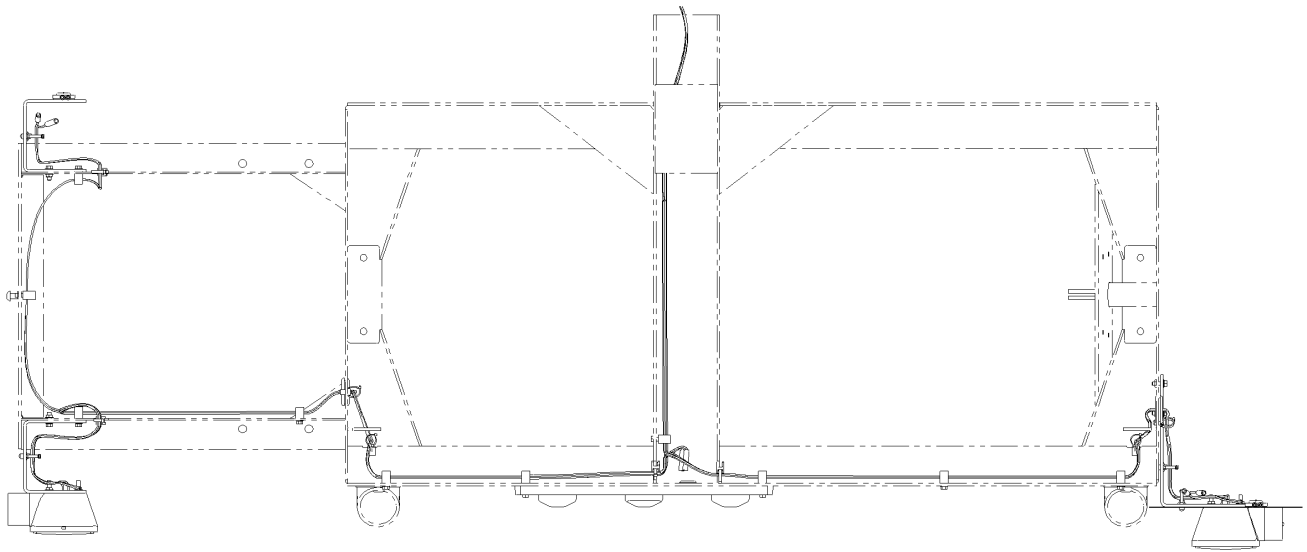

Trailer Light Assembly

BOTTOM VIEW

Trailer Light Assembly (continued)

<i>Ref.</i>	<i>Part Number</i>	<i>Qty.</i>	<i>Description</i>	<i>Ref.</i>	<i>Part Number</i>	<i>Qty.</i>	<i>Description</i>
1	112-7069	1	Grommet	11	127-7631	1	Light-Tail, RH
2	115-5103	15	Screw-HHF	12	94-5781	2	Screw-HHF
4	32149-2	21	Nut-Keps	13	125-8698	1	Light-Id
5	2412-87	11	Clamp-Cable	14	120-4831	2	Grommet
6	127-7608	1	Harness-Wire	15	127-7598	1	Bracket-Light, End Dump
7	125-8689-03	1	Bracket-L	16	127-7630	2	Lamp-Amber
8	125-8690-03	2	Bracket-U	17	127-7562	2	Lamp-Marker, Front Side
9	125-8659-03	1	Plate-License Holder	17:1	32149-2	1	Nut-Keps
10	127-7632	1	Light-Tail, LH