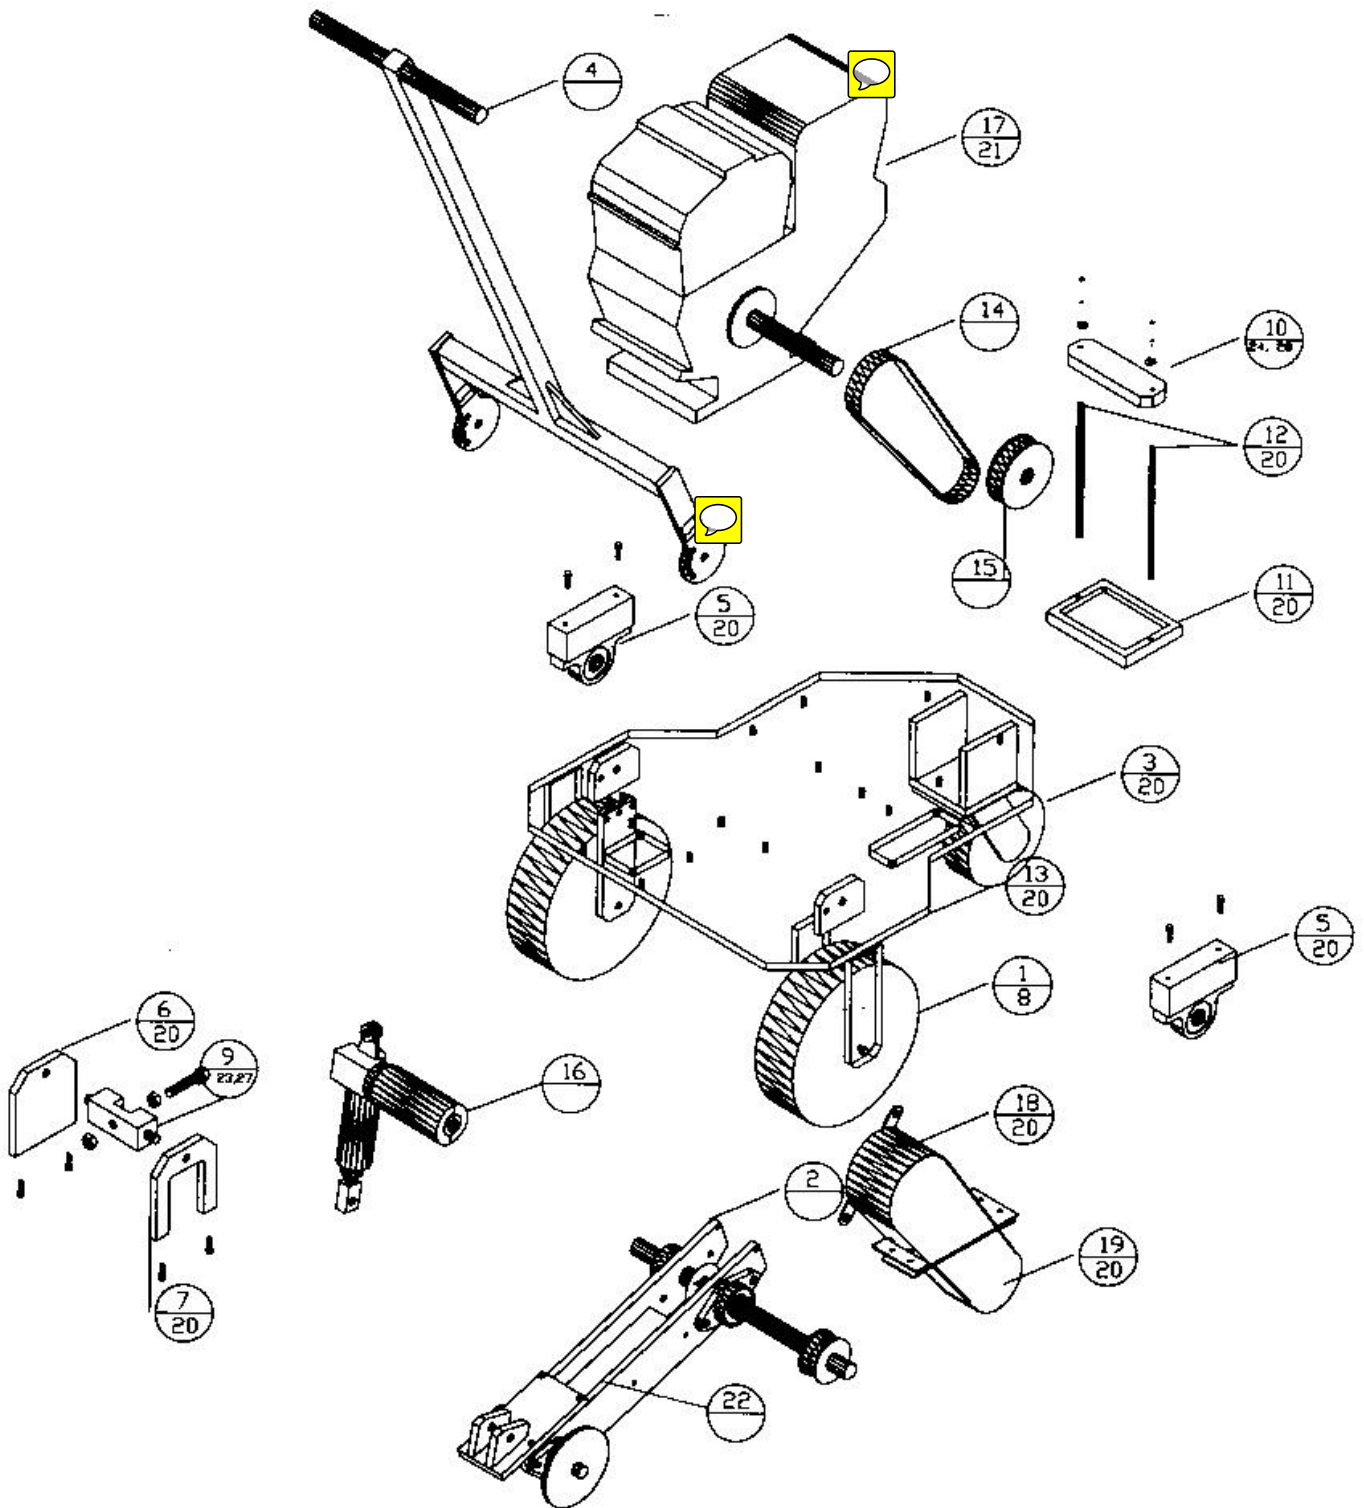

5802267 – CC1722R Crack Chasing Saw

5802267
CC1722R Parts List

<u>Diagram Number</u>	<u>Part Number</u>	<u>Quantity Required</u>	<u>Description</u>
1	6043616	2	Front Wheel Assembly
2	6043637	2	Carriage Assembly
3	6043618	1	Rear Wheel Assembly
4	6043638	1	Handle Assembly
5	6043620	1	Carriage Pivot Assembly
6	6043621	1	Outboard Lifting Bracket
7	6043622	1	Inboard Lifting Bracket
8	6043623	2	Front Wheel Axle
9	6043624	1	Lifting Motor Swivel Bracket
10	6043625	1	Battery Tray, Lower
11	6043626	1	Battery Tray, Upper
12	6043627	2	Battery Hold Down
13	6043628	1	Base Plate Assembly
14	6043639	3	Belt, Engine
15	6043640	1	Engine Pulley and Bushing
16	6043631	1	Actuator
17	2600672	1	Engine: 22HP Robin
18	6043641	1	Belt Guard, Upper
19	6043642	1	Belt Guard, Lower
20	2902978	xx	1/4-20 x 3/4 UNC SHCS
21	2900233	4	5/16-18 x 1-1/2 SHCS
21	6043643	1	Blade Guard
22	6043644	1	Belt, Blade Shaft
23	2900810	1	1/2-13 x 2-1/2 Hex Head Cap Screw
24	2900026	2	1/2-13 Nut
25	2900010	2	1/4-20 Nut
27	2900127	1	1/2" Flat Washer
28	2900126	2	1/4" Flat Washer