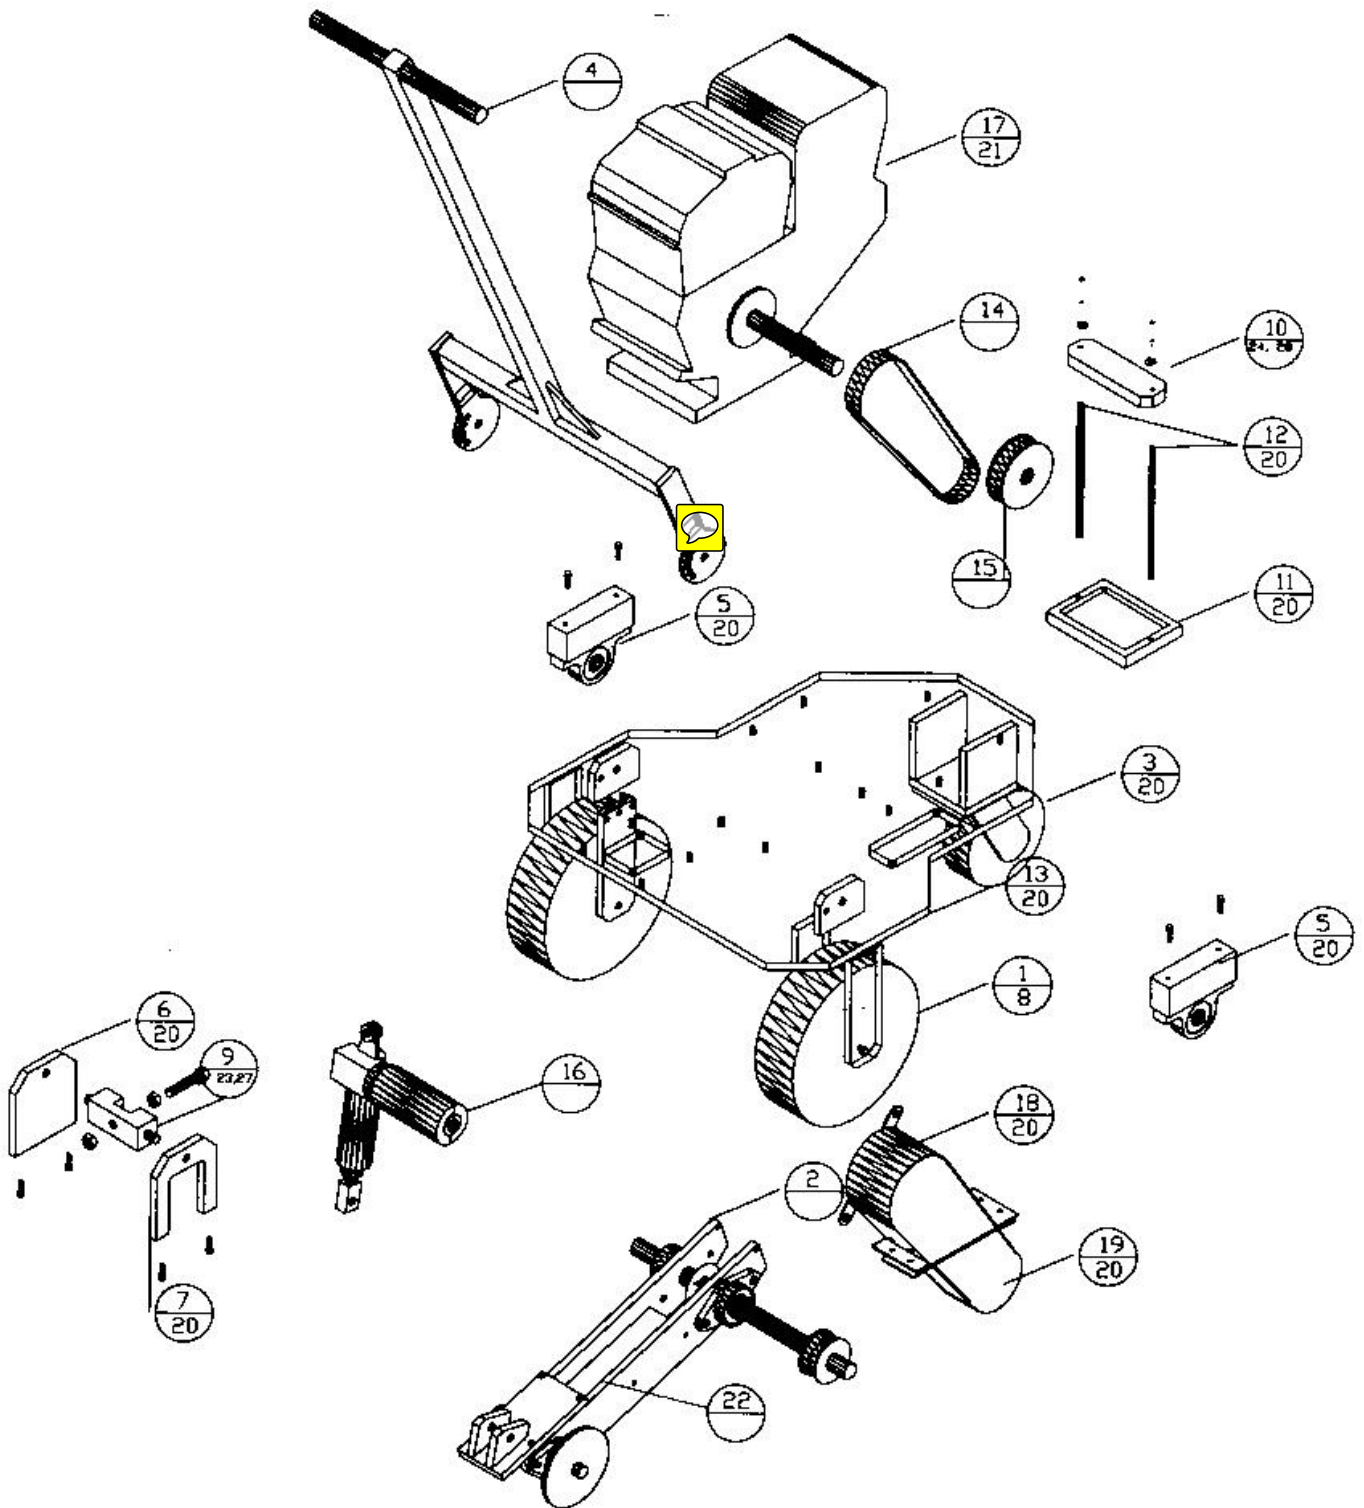

DIAMOND
PRODUCTS

CONCRETE SAW
PARTS LIST

MODEL CC1700
CRACK CHASING SAWS

January 2011

Part Number: 1801722

Table of Contents

| <u>Description</u> | <u>Page No.</u> |
|-------------------------|-----------------|
| Service Parts..... | 3 |
| CC1712R Parts List..... | 4 - 5 |
| CC1722R Parts List..... | 6 - 7 |
| Notes..... | 8 - 11 |
| Warranty..... | Rear Cover |

5802266 – CC1714R Crack Chasing Saw

5802266
CC1714R Parts List

| <u>Diagram Number</u> | <u>Part Number</u> | <u>Quantity Required</u> | <u>Description</u> |
|-----------------------|--------------------|--------------------------|-----------------------------------|
| 1 | 6043616 | 2 | Front Wheel Assembly |
| 2 | 6043617 | 2 | Carraige Assembly |
| 3 | 6043618 | 1 | Rear Wheel Assembly |
| 4 | 6043619 | 1 | Handle Assembly |
| 5 | 6043620 | 1 | Carraige Pivot Assembly |
| 6 | 6043621 | 1 | Outboard Lifting Bracket |
| 7 | 6043622 | 1 | Inboard Lifting Bracket |
| 8 | 6043623 | 2 | Front Wheel Axle |
| 9 | 6043624 | 1 | Lifting Motor Swivel Bracket |
| 10 | 6043625 | 1 | Battery Tray, Lower |
| 11 | 6043626 | 1 | Battery Tray, Upper |
| 12 | 6043627 | 2 | Battery Hold Down |
| 13 | 6043628 | 1 | Base Plate Assembly |
| 14 | 6043629 | 3 | Belt, Engine |
| 15 | 6043630 | 1 | Engine Pulley and Bushing |
| 16 | 6043631 | 1 | Actuator |
| 17 | 2600671 | 1 | Engine: Robin 12HP |
| 18 | 6043632 | 1 | Belt Guard, Upper |
| 19 | 6043633 | 1 | Belt Guard, Lower |
| 20 | 2902978 | xx | 1/4-20 x 3/4 UNC SHCS |
| 21 | 2900233 | 4 | 5/16-10 x 1-1/2 SHCS |
| 21 | 6043634 | 1 | Blade Guard |
| 22 | 6043635 | 1 | Belt, Blade Shaft |
| 23 | 2900810 | 1 | 1/2-13 x 2-1/2 Hex Head Cap Screw |
| 24 | 2900026 | 2 | 1/2-13 Nut |
| 25 | 2900010 | 2 | 1/4-20 Nut |
| 27 | 2900127 | 1 | 1/2" Flat Washer |
| 28 | 2900126 | 2 | 1/4" Flat Washer |