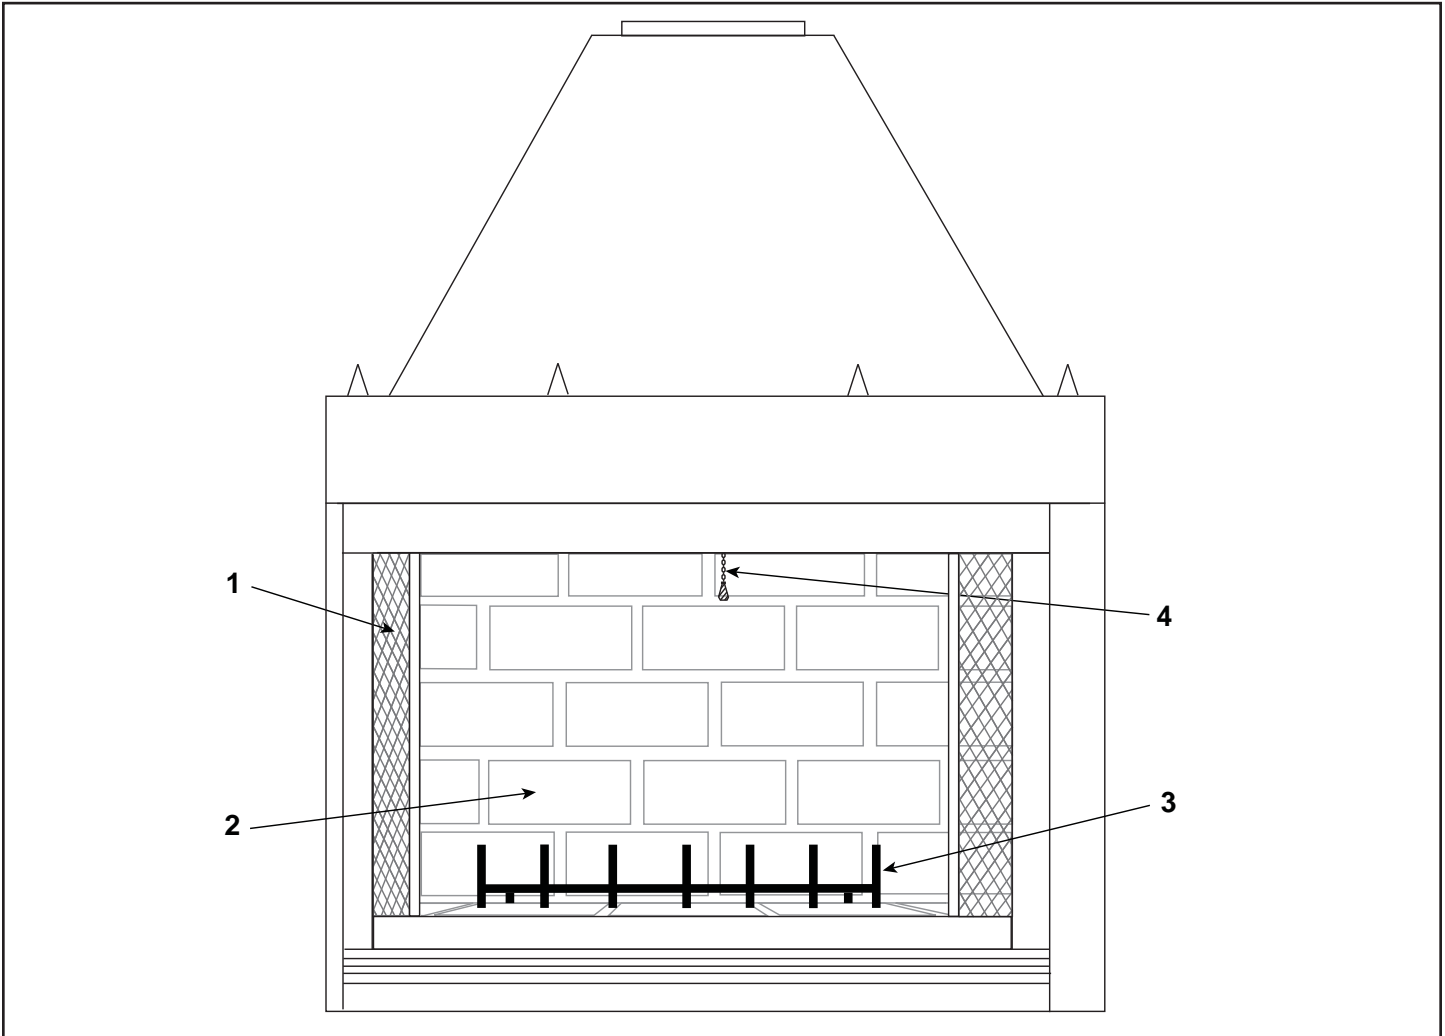

Mark 123 Woodburning Fireplace

IMPORTANT: THIS IS DATED INFORMATION. Parts must be ordered from a dealer or distributor. **Hearth and Home Technologies does not sell directly to consumers.** Provide model number and serial number when requesting service parts from your dealer or distributor.

**Stocked
at Depot**

ITEM	DESCRIPTION	COMMENTS	PART NUMBER	
1	Screen Assembly - Qty. 3 req.	No longer available	B-2222	
2	Refractory, Back	No longer available	B-2193	
3	Grate		GR41	Y
4	Damper Chain		B-1855	
	Damper Blade	No longer available	C-2572	
		No longer available	B-2374	
	Damper Shaft	No longer available	A-5281	
	Hearth Refractory Mix	No longer available	702166	
	Panel - Left Side	No longer available	B-1975-3	
	Panel - Right Side	No longer available	B-1975-1	
	Screen Rods - Qty. 3 req.	No longer available	C-2819-9