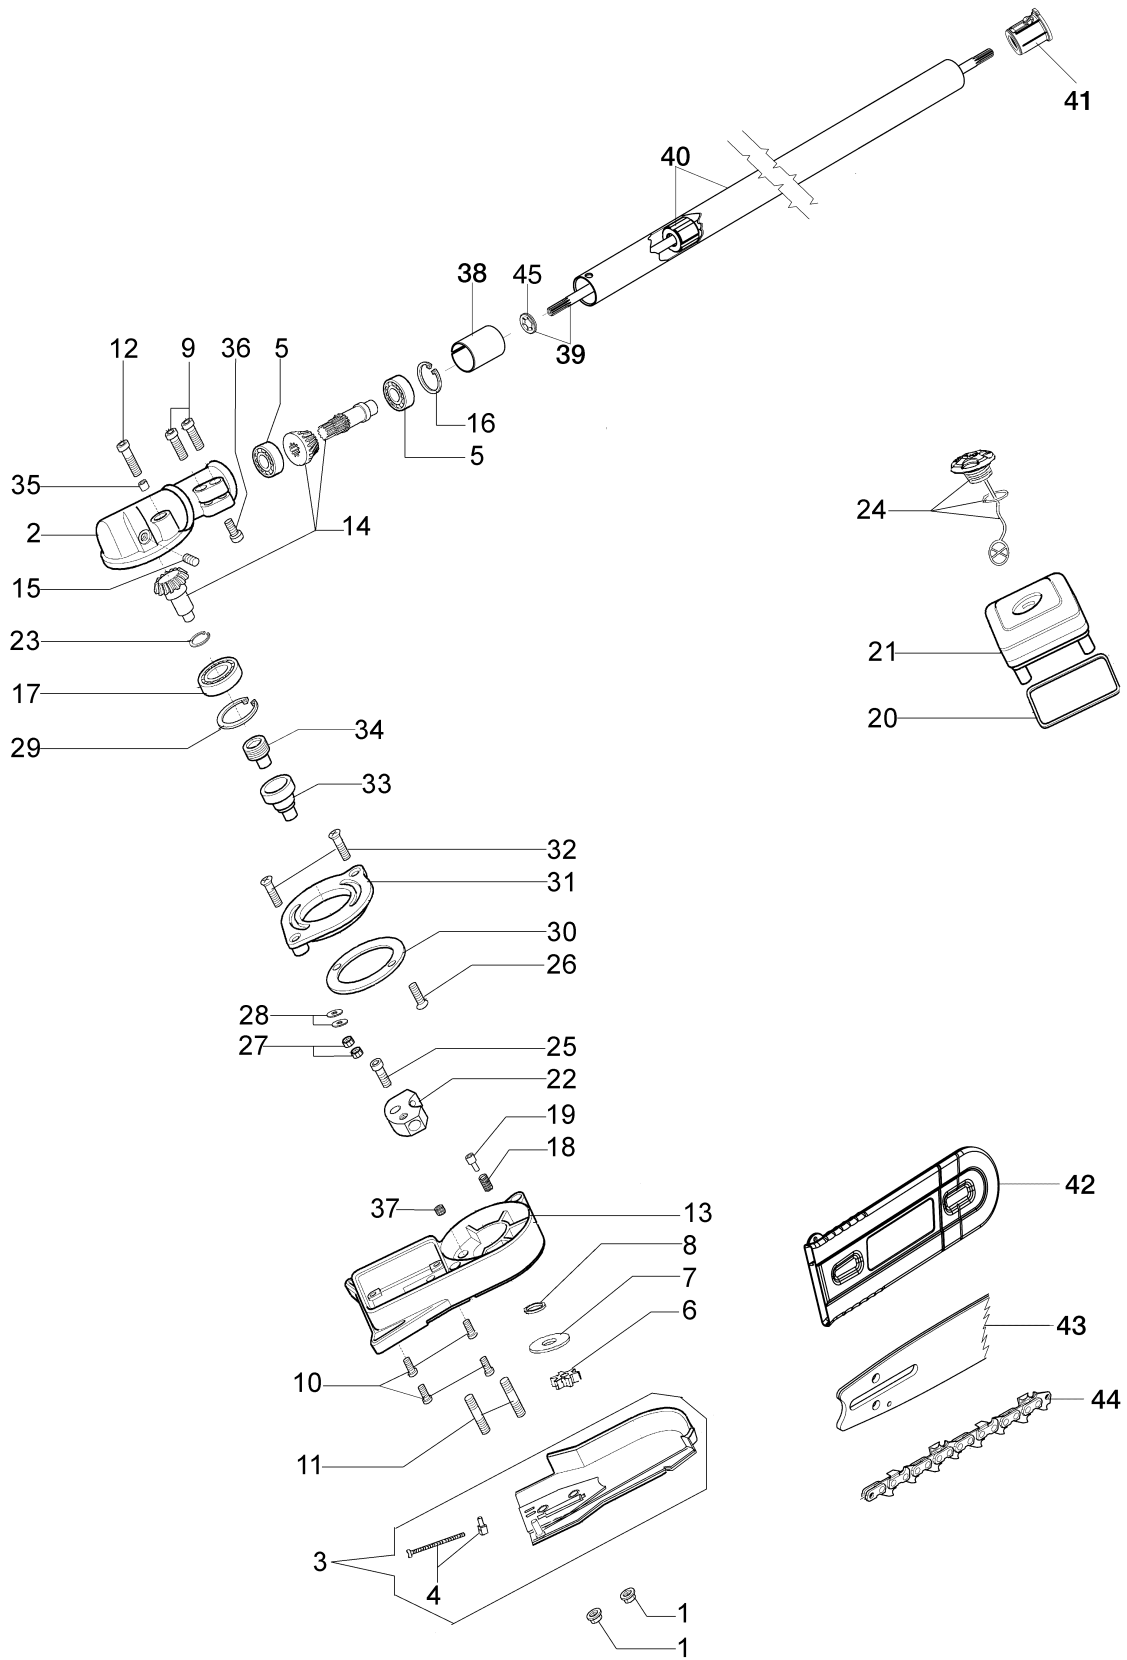

Illustration Pole pruner

Illustration Pole pruner

Ref.Nu	Qty	Part number	Description	Validity from	Validity till	Notes	Bulletin
1	2	004400959R	Nut				
2	1	W0000201	Gear case				
3	1	W0000202	Chain cover assy				
4	1	W0000203	Chain tensioner kit				
5	2	3034008R	Bearing				
6	1	W000105	Sprocket				
7	1	W000106	Washer				
8	1	3024017	Ring				
9	2	3801011	Screw				
10	4	W000113	Screw				
11	2	W000112	Stud				
12	1	3801030R	Screw				
13	1	W0000204	Half case				
14	1	W0000205	Bevel gear set				
15	1	3801008R	Screw				
16	1	3025018R	Ring				
17	1	W0000206	Bearing				
18	1	W0000207	Spring				
19	1	W0000208	Pin				
20	1	W000115	O-ring				
21	1	W000117	Bowl cap				
22	1	W0000209	Oil pump				
23	1	W0000210	Ring				
24	1	W0000211	Complete cap				
25	2	3801004	Screw				
26	1	W0000212	Screw				
27	2	3933100R	Nut				
28	2	3833073R	Washer				
29	1	3025022R	Ring				
30	1	W0000214	Ring				
31	1	W0000215	Ring nut				
32	1	W0000216	Screw				
33	1	W0000217	Shaft				
34	1	W0000213	Bushing				
35	1	W0000200	Bushing				
36	1	3801043	Screw				
37	1	W000118	Oil filter				
38	1	61370348AR	Adapter				
39	1	61370496	Complete drive shaft Ø7				
40	1	61370482AR	Tube Ø24				
41	1	61370429R	Grip-end				
42	1	1144033	Bar cover