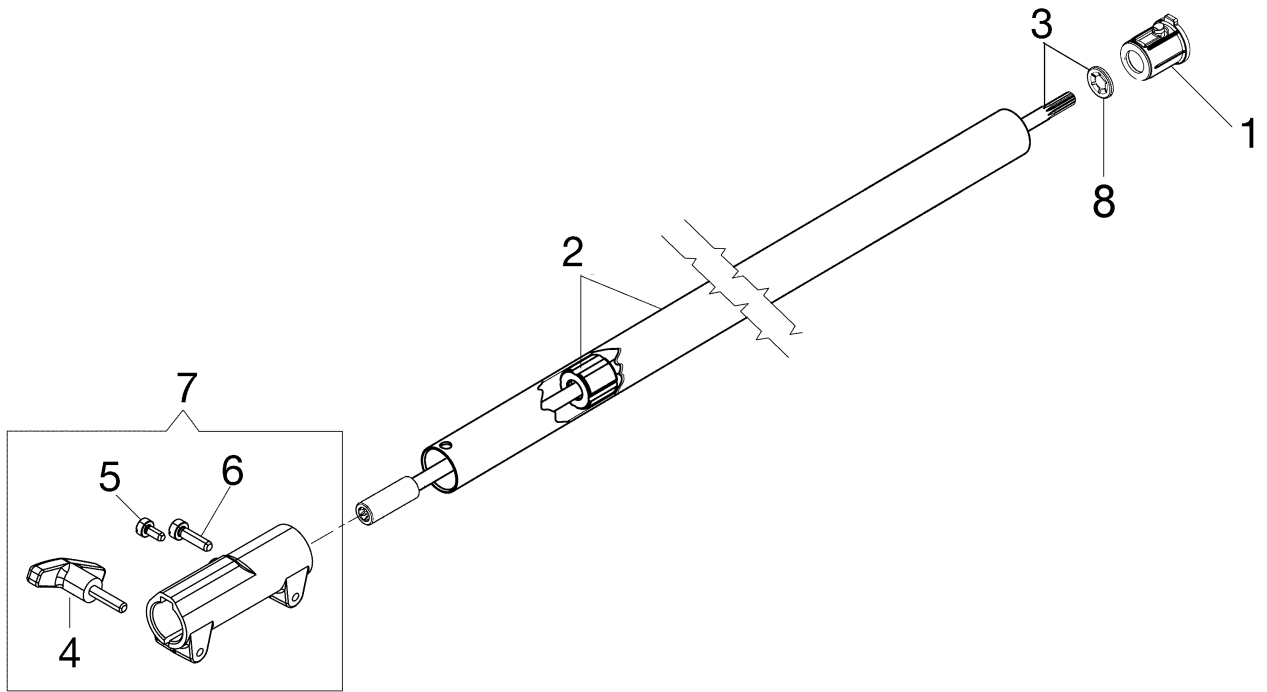

Illustration Extension

Ref.Nu	Qty	Part number	Description	Validity from	Validity till	Notes	Bulletin
1	1	61370429R	Grip-end				
2	1	61370482AR	Tube Ø24				
3	1	61370498	Complete drive shaft Ø7				
4	1	61370323R	Knob				
5	1	3891037R	Screw				
6	1	3891086R	Screw				
7	1	61372100R	Joint				
8	1	3045034R	Retainer washer