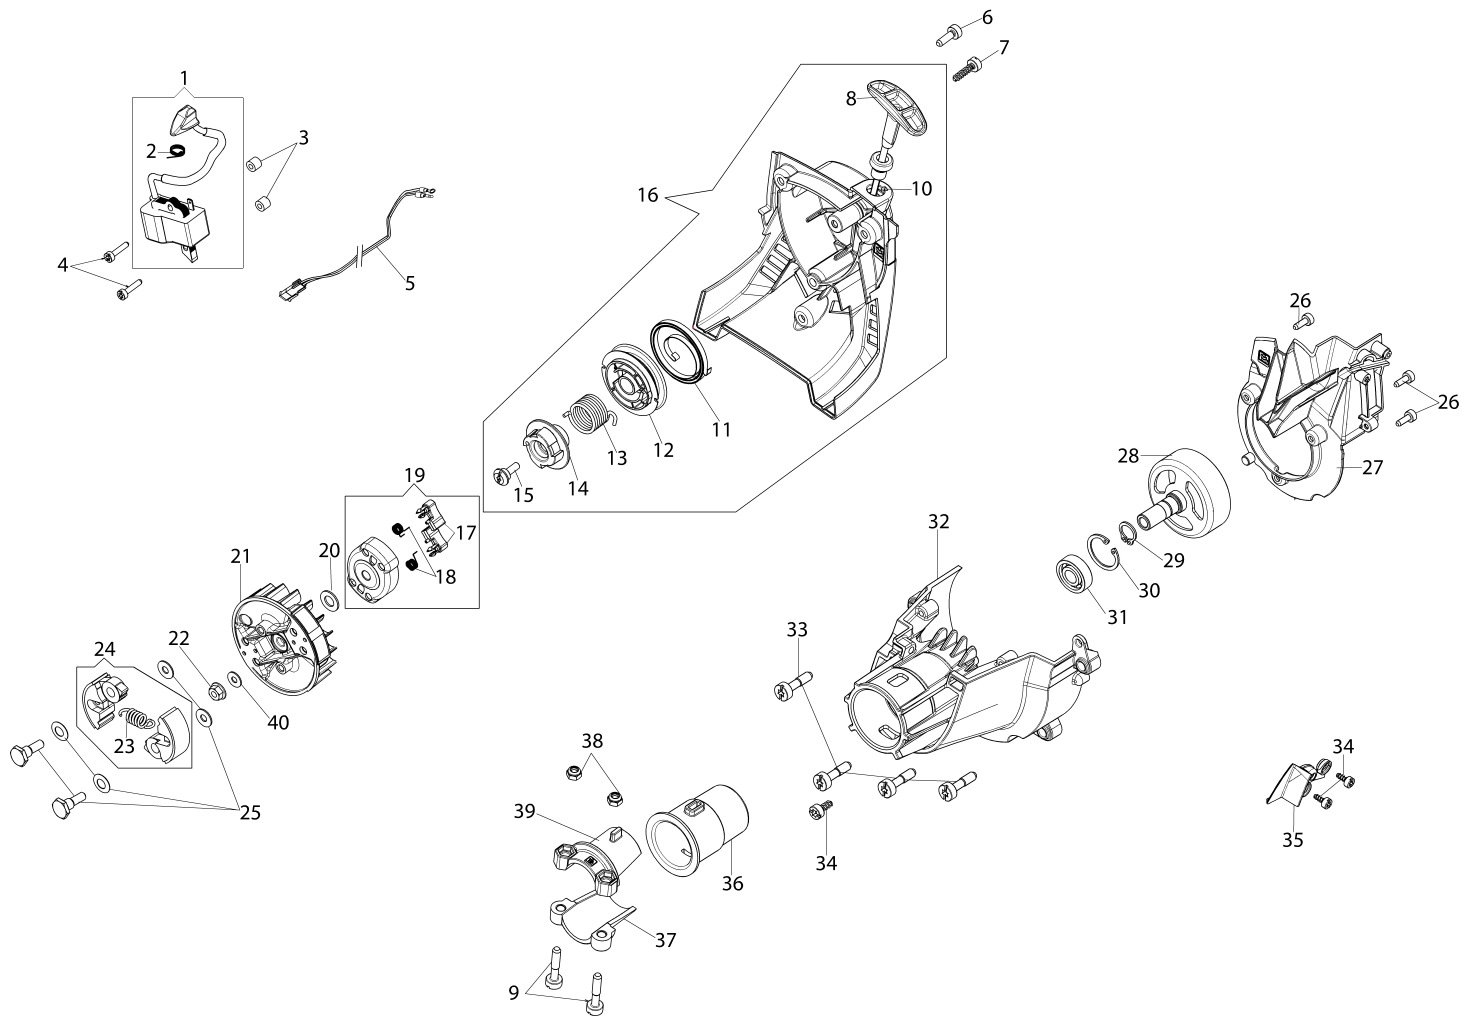

Illustration Starter Assy and clutch

Illustration Starter assy and clutch

Ref.Nu	Qty	Part number	Description	Validity from	Validity till	Notes	Bulletin
1	1	2501002R	Ignition coil				
2	1	50050127	Spring				
3	2	50160218	Spacer				
4	2	3891020R	Screw				
5	1	61370059R	Cable				
6	3	3891043R	Screw				
7	1	3893060R	Screw				
8	1	61370082R	Handle				
9	2	3891050R	Screw				
10	1	61370024R	Rope				
11	1	61070036R	Spring				
12	1	61370022AR	Starter pulley				
13	1	61370237R	Spring				
14	1	61370023R	Sprocket				
15	1	50160024	Screw				
16	1	61370231R	Starter assy			Rosso; Red	
17	2	61370014R	Pawl				
18	2	61070039R	Spring				
19	1	61370013R	Clutch driver				
20	1	3064034	Washer				
21	1	58070133R	Flywheel				
22	1	3912014R	Nut				
23	1	61070090R	Spring				
24	1	61070091AR	Clutch				
25	1	61370257	Kit pin + Belleville washer + spacer ring				
26	3	3891009R	Screw				
27	1	61370090R	Flange				
28	1	61170050BR	Clutch drum				
29	1	3024012R	Ring				
30	1	3025019	Ring				
31	1	3035023R	Bearing				
32	1	61370079R	Starter case				
33	4	3891046R	Screw				
34	3	3893009R	Screw				
35	1	61370091AR	Cover				
36	1	61370030R	Sleeve				
37	1	61370028AR	Adaptor				
38	2	3914003R	Nut				
39	1	61370029AR	Adaptor				
40	1	3819031R	Washer