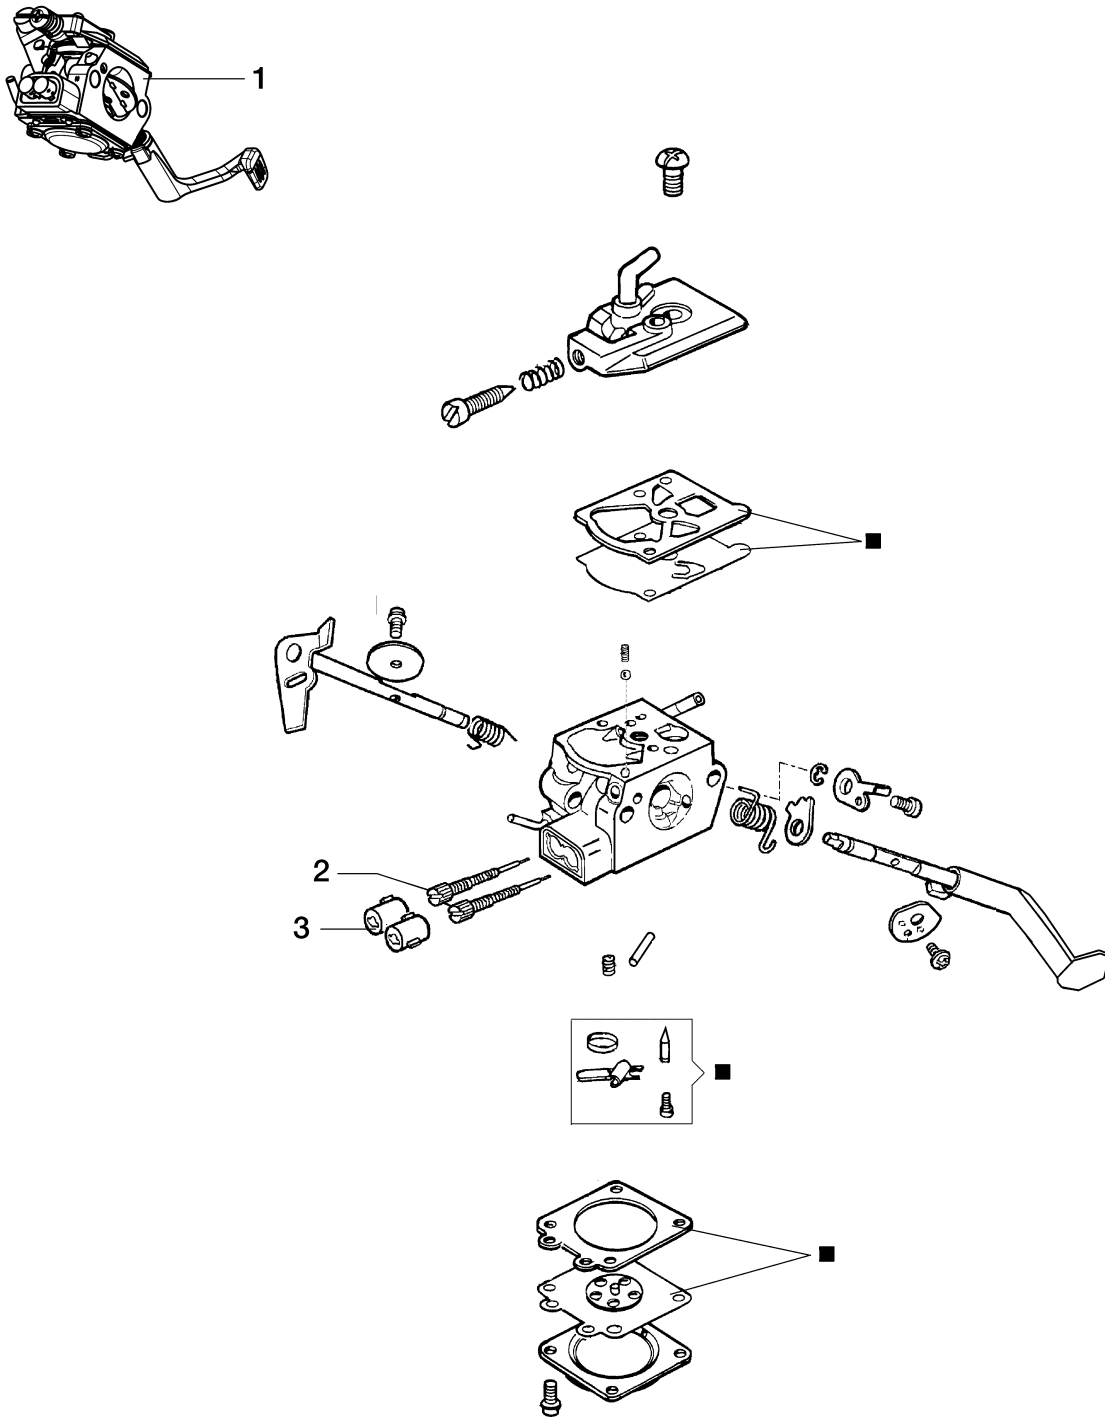

## Illustration Air filter

---

Ref.Nu	Qty	Part number	Description	Validity from	Validity till	Notes	Bulletin
1	1	58070025AR	Gasket				
2	1	61370001R	Insulator				
3	2	3891046R	Screw				
4	1	2318265R	Carburetor				
5	1	56570058R	Gasket				
6	1	61370038R	Tube				
7	1	3073001R	Breather fuel pipe				
8	1	3073002R	Tube				
9	1	61070011AR	Breather valve				
10	1	4161211R	Bush				
11	1	2318817R	Air purge				
12	1	61372008R	Filter support			Grigio; Grey	
13	2	3891063R	Screw				
14	1	61370005R	Air filter				
15	1	61370008R	Knob				
16	1	61370258	Filter cover kit			Grigio; Grey	
17	1	61240041R	Tube				
18	1	61070006R	Gasket				
19	1	61200196AR	Gasket				
20	1	3059026	Band				
21	1	4098377R	Band				
22	1	094600450R	Fuel filter				
23	1	61372003R	Tank cap				
24	1	61370076R	Tank			Rosso; Red	
25	1	61370255	Gasket set				

## Illustration Transmission

Ref.Nu	Qty	Part number	Description	Validity from	Validity till	Notes	Bulletin
1	4	3891054R	Screw				
2	1	61370183R	Clamp				
3	1	61370271	Handle			Grigio; Grey	
4	5	3893060R	Screw				
5	1	61370043R	Lever				
6	1	61370260	Lever group				
7	1	61370044AR	Throttle lever				
8	1	61370134R	Band				
9	1	61370198R	Spacer				
10	1	61370482AR	Tube Ø24				
11	1	61370495	Complete drive shaft Ø7				
12	1	61370270	Complete handle			Grigio; Grey	
13	1	61370032AR	Cable	SN 9345520001			BT3-006-03/16
14	1	61370220AR	Throttle cable				
15	1	3914003R	Nut				
16	1	3801015R	Screw				
17	1	61372100R	Joint				
18	1	3891086R	Screw				
19	1	3891037R	Screw				
20	1	61370323R	Knob				
21	1	61370214R	Tool kit				
22	1	61370465	Labels kit				
23	1	4160463AR	Single harness				
24	1	61370269	Guard kit				
25	1	3045034R	Retainer washer				