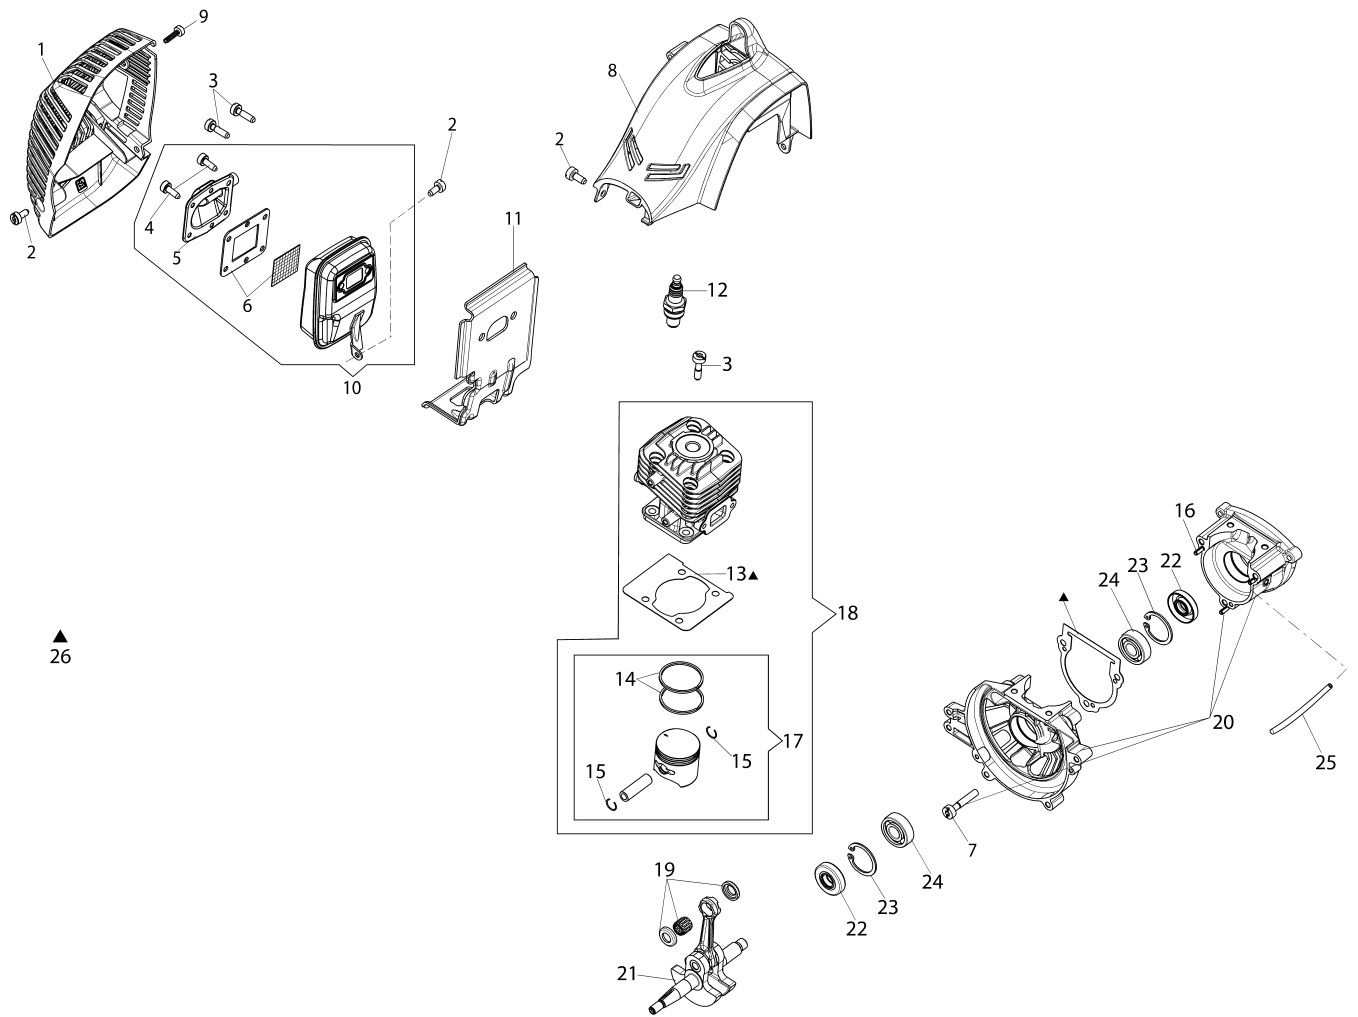

Illustration Motor

Illustration Motor

Ref.Nu	Qty	Part number	Description	Validity from	Validity till	Notes	Bulletin
1	1	61370302R	Guard			Grigio; Grey	
2	4	3891037R	Screw				
3	6	3891047R	Screw				
4	6	012000028	Screw				
5	1	58070143R	Cover				
6	1	58070144R	Gasket				
7	1	094600126	Tube				
8	1	61370189R	Cover			Rosso; Red	
9	1	3893060R	Screw				
10	1	61370015AR	Complete muffler				
11	1	61370143R	Deflector				
12	1	3055112	Spark plug				
13	1	58070011R	Gasket				
14	2	3123002AR	Piston ring	SN 9346200001			BT3-007-05/16
15	2	58070166R	Ring				
16	5	61280044R	Plug				
17	1	61370252A	Piston assy Ø32	SN 9346200001			BT3-007-05/16
18	1	61370253B	Complete cylinder Ø32	SN 9346200001			BT3-007-05/16
19	1	61370254	Set roller cage and washer				
20	1	61370255	Gasket set				
21	1	58070045R	Shaft				
22	2	3050042R	Ring				
23	2	3025018R	Ring				
24	2	3034007R	Bearing				
25	3	3891051R	Screw				
26	1	61370085R	Crankcase assy