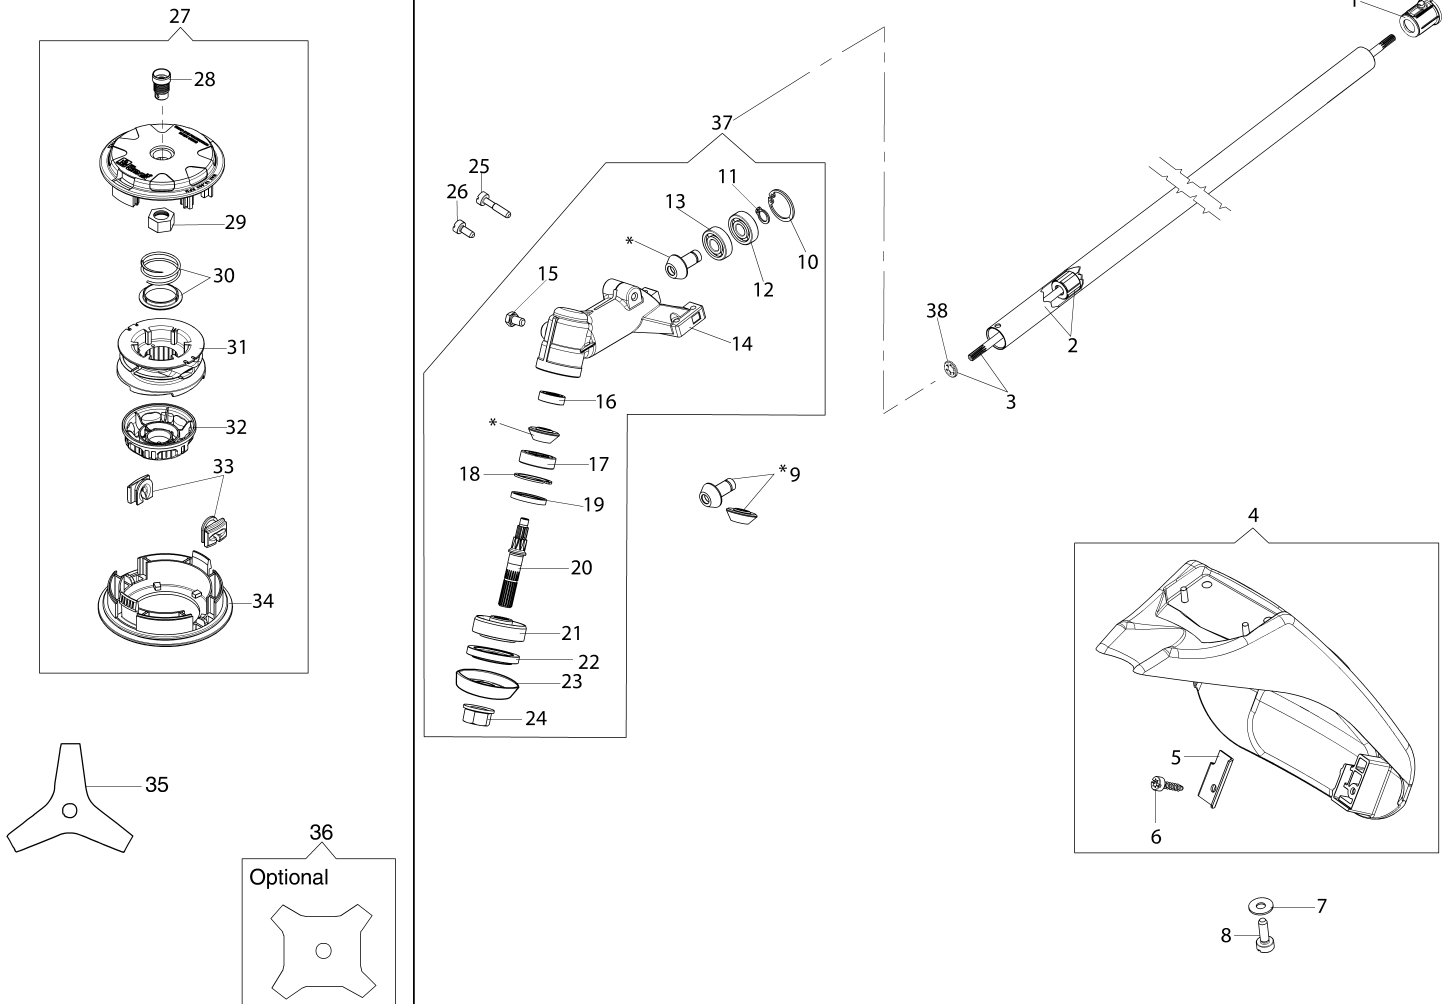

Illustration Brushcutter

Illustration Brushcutter

Ref.Nu	Qty	Part number	Description	Validity from	Validity till	Notes	Bulletin
1	1	61370429R	Grip-end				
2	1	61370482AR	Tube Ø24				
3	1	61370496	Complete drive shaft Ø7				
4	1	61372005R	Guard kit			Grigio; Grey	
5	1	61370161AR	Blade				
6	1	3893016R	Screw				
7	2	094600054	Washer				
8	2	3891043R	Screw				
9	1	61370298	Bevel gear set				
10	1	3025026	Ring				
11	1	3024009R	Ring				
12	1	3035044	Bearing				
13	1	3035043	Bearing				
14	1	61170119AR	Gear case				
15	1	3906030	Screw				
16	1	3035045R	Bearing				
17	1	3034008R	Bearing				
18	1	3025018R	Ring				
19	1	61170134	Seal ring				
20	1	61170122	Shaft				
21	1	61170123	Hub				
22	1	61170124	Lower flange				
23	1	61110074R	Guard				
24	1	3933105	Nut				
25	1	3891050R	Screw				
26	1	3891037R	Screw				
27	1	63109001	Load & Go nylon head				
28	1	63120041R	Insert				
29	1	63120040R	Nut				
30	1	63100018R	Kit spring				
31	1	63100020R	Nylon spool				
32	1	63100007R	Knob				
33	2	63120001R	Bushing				
34	1	63100005R	Cover				
35	1	4095673B	Disk				
36	1	4095681R	Disk			Optional	
37	1	61370071R	Bevel gear				
38	1	3045034R	Retainer washer