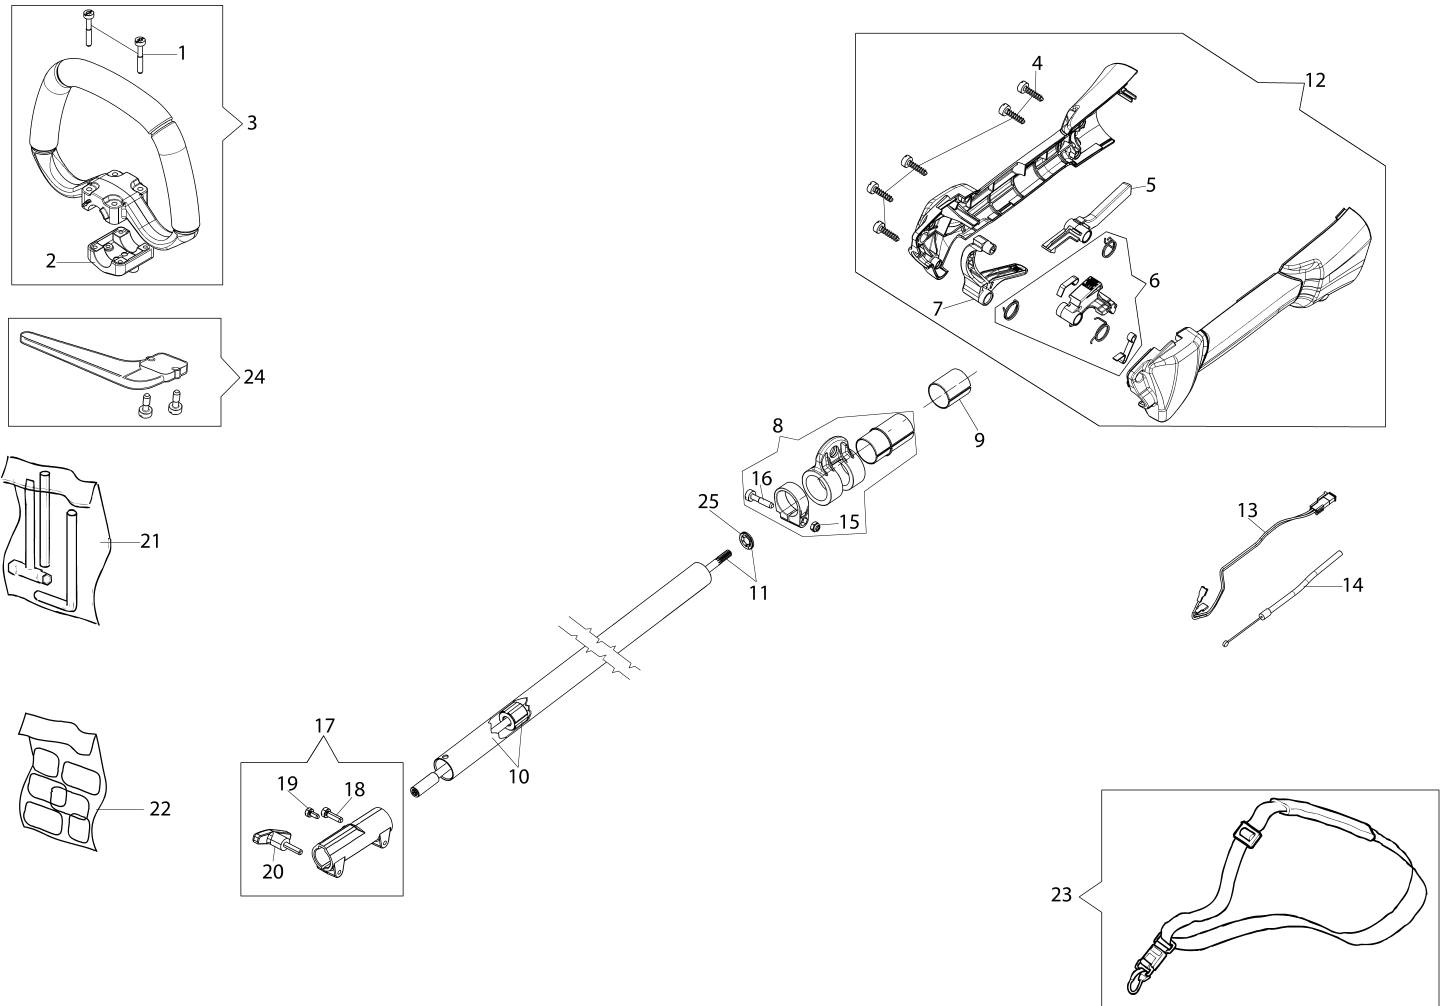

## Illustration Transmission

Ref.Nu	Qty	Part number	Description	Validity from	Validity till	Notes	Bulletin
1	4	3891054R	Screw				
2	1	61370183R	Clamp				
3	1	61370271	Handle			Grigio; Grey	
4	5	3893060R	Screw				
5	1	61370043R	Lever				
6	1	61370260	Lever group				
7	1	61370044AR	Throttle lever				
8	1	61370134R	Band				
9	1	61370198R	Spacer				
10	1	61370482AR	Tube Ø24				
11	1	61370495	Complete drive shaft Ø7				
12	1	61370270	Complete handle			Grigio; Grey	
13	1	61370032AR	Cable	SN 9345520001			BT3-006-03/16
14	1	61370220AR	Throttle cable				
15	1	3914003R	Nut				
16	1	3801015R	Screw				
17	1	61372100R	Joint				
18	1	3891086R	Screw				
19	1	3891037R	Screw				
20	1	61370323R	Knob				
21	1	61370214R	Tool kit				
22	1	61370465	Labels kit				
23	1	4160463AR	Single harness				
24	1	61370269	Guard kit				
25	1	3045034R	Retainer washer				