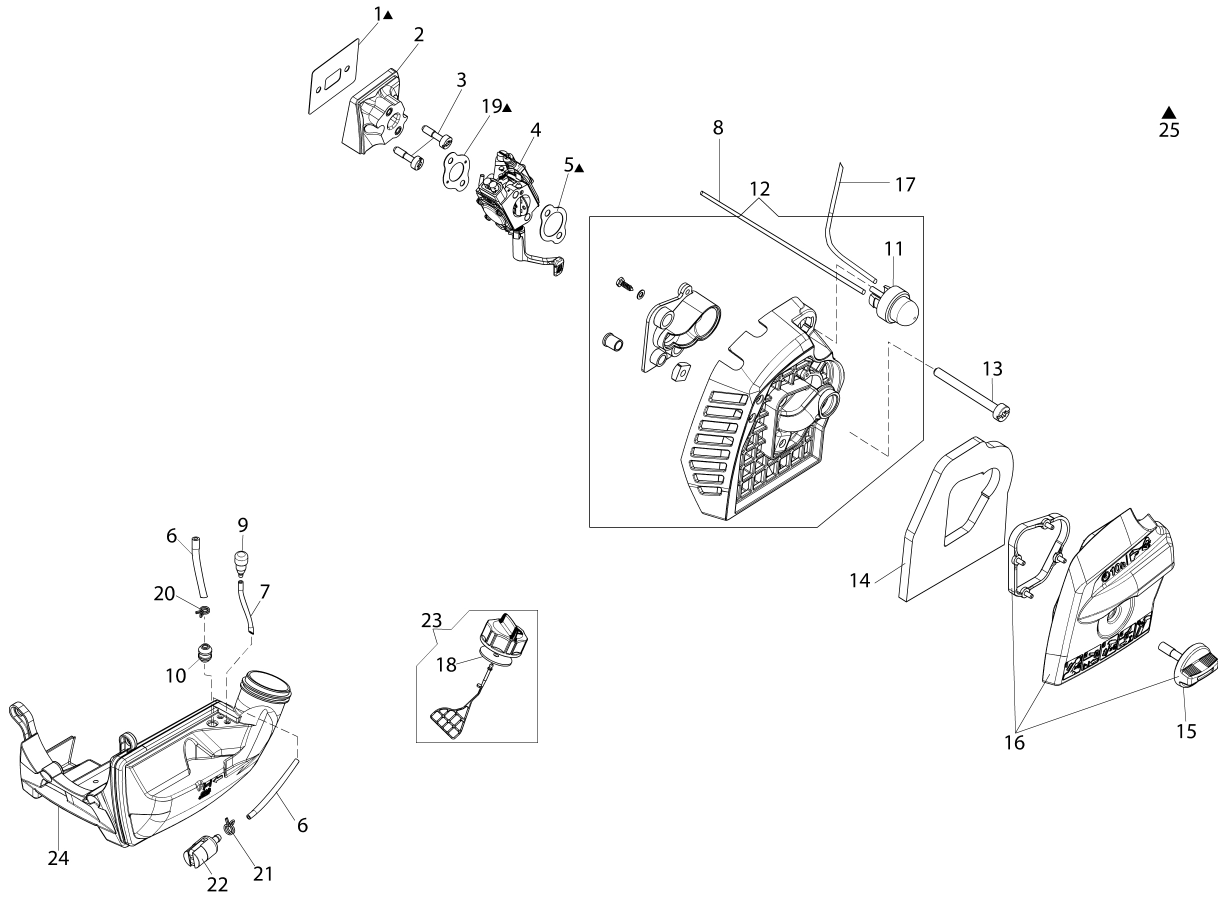

Illustration Air filter

Illustration Air filter

Ref.Nu	Qty	Part number	Description	Validity from	Validity till	Notes	Bulletin
1	1	58070025AR	Gasket				
2	1	61370001R	Insulator				
3	2	3891046R	Screw				
4	1	2318265R	Carburetor				
5	1	56570058R	Gasket				
6	1	61370038R	Tube				
7	1	3073001R	Breather fuel pipe				
8	1	3073002R	Tube				
9	1	61070011AR	Breather valve				
10	1	4161211R	Bush				
11	1	2318817R	Air purge				
12	1	61372008R	Filter support			Grigio; Grey	
13	2	3891063R	Screw				
14	1	61370005R	Air filter				
15	1	61370008R	Knob				
16	1	61370258	Filter cover kit			Grigio; Grey	
17	1	61240041R	Tube				
18	1	61070006R	Gasket				
19	1	61200196AR	Gasket				
20	1	3059026	Band				
21	1	4098377R	Band				
22	1	094600450R	Fuel filter				
23	1	61372003R	Tank cap				
24	1	61370076R	Tank			Rosso; Red	
25	1	61370255	Gasket set