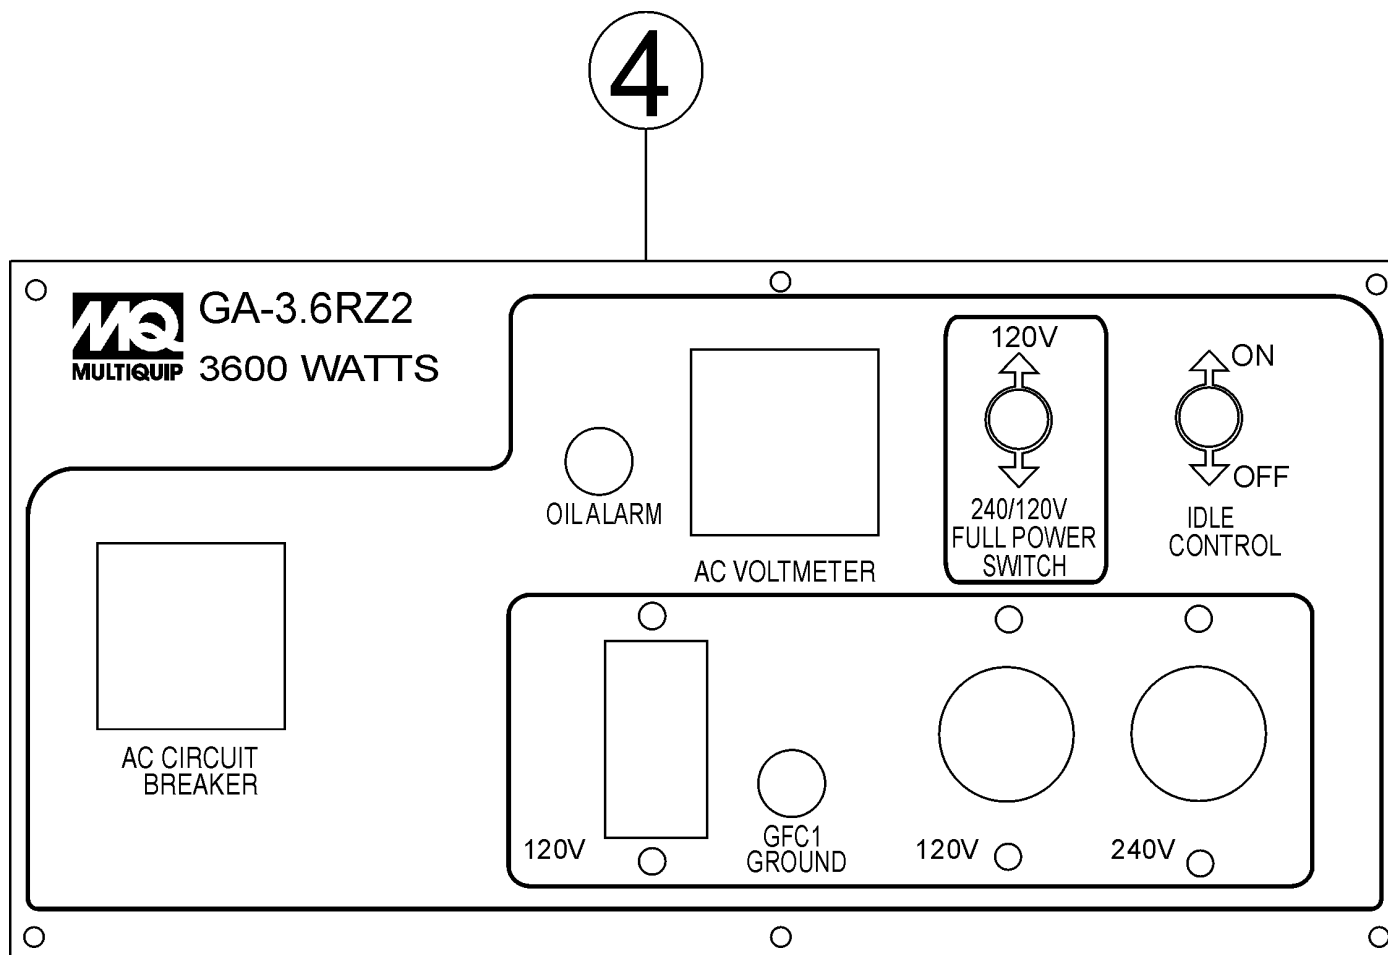

SEE DECAL ILLUSTRATIONS ON PAGE 7.

ROBIN EH-25 ENGINE — CRANKCASE ASSY.

CRANKCASE ASSY.

ROBIN EH-25 ENGINE — CRANKCASE ASSY.

CRANKCASE ASSY.

NO	PART NO	PART NAME	QTY.	REMARKS
10	2541010111	CRANKCASE	1	INCLS. ITEMS W/+ FROM S/N 1032215 TO 1032214
	2541010101	CRANKCASE	1	
20#	2461420203	VALVE GUIDE	2	
30+	0440300030	OIL SEAL	1	
40+	0600300220	BALL BEARING	1	
45+	0600150010	BALL BEARING	1	
50+	0310060020	DOWEL PIN	2	
60#	0013208500	STUD	2	
80	0401140030	PLUG	2	
90	0211140020	GASKET	2	
210	2541110301	MAIN BEARING COVER	1	INCLUDES ITEMS W/%
220%	0440300030	OIL SEAL	1	
230%	0600300220	BALL BEARING	1	
240%	0600150010	BALL BEARING	1	
250	2344500101	GOVERNOR GEAR	1	
260	2054190103	GOVERNOR SLEEVE	1	
270	2276360103	OIL GAUGE	1	
280*	0213160010	GASKET	1	
290*	2541600103	GASKET MA BEARING COVER	1	
300	0011308300	BOLT & WASHER	8	
610	2541300111	CYLINDER HEAD	1	INCLS. ITEMS W/# FROM S/N 1032215 TO 1032214
	2541300101	CYLINDER HEAD	1	
620*	2541500113	GASKET CYL HEAD	1	
630#	0110100040	FLANGE BOLT	4	
680	2541550103	ROCKET COVER	1	
690*	2541600503	GACKET ROCKET COVER	1	
700	0310060020	DOWEL PIN	2	
710	0110060020	FLANGE BOLT	6	
810	2541430101	BREATHER COVER	1	
820	2541440101	BREATHER PLATE	1	
830*	2461600603	GASKET BREATHER COVER	1	
840*	2461600703	GASKET BREATHER PLATE	1	
850	0851080000	RUBBER PIPE, 8X11X75 mm	1	
	2549900107	GASKET SET	1	INCLUDES ITEMS W/* ALSO INCLUDES GASKETS FROM THE INTAKE & EXHAUST ASSY. ON PAGES 38 & 39 ITEMS 340, 555 & 560.