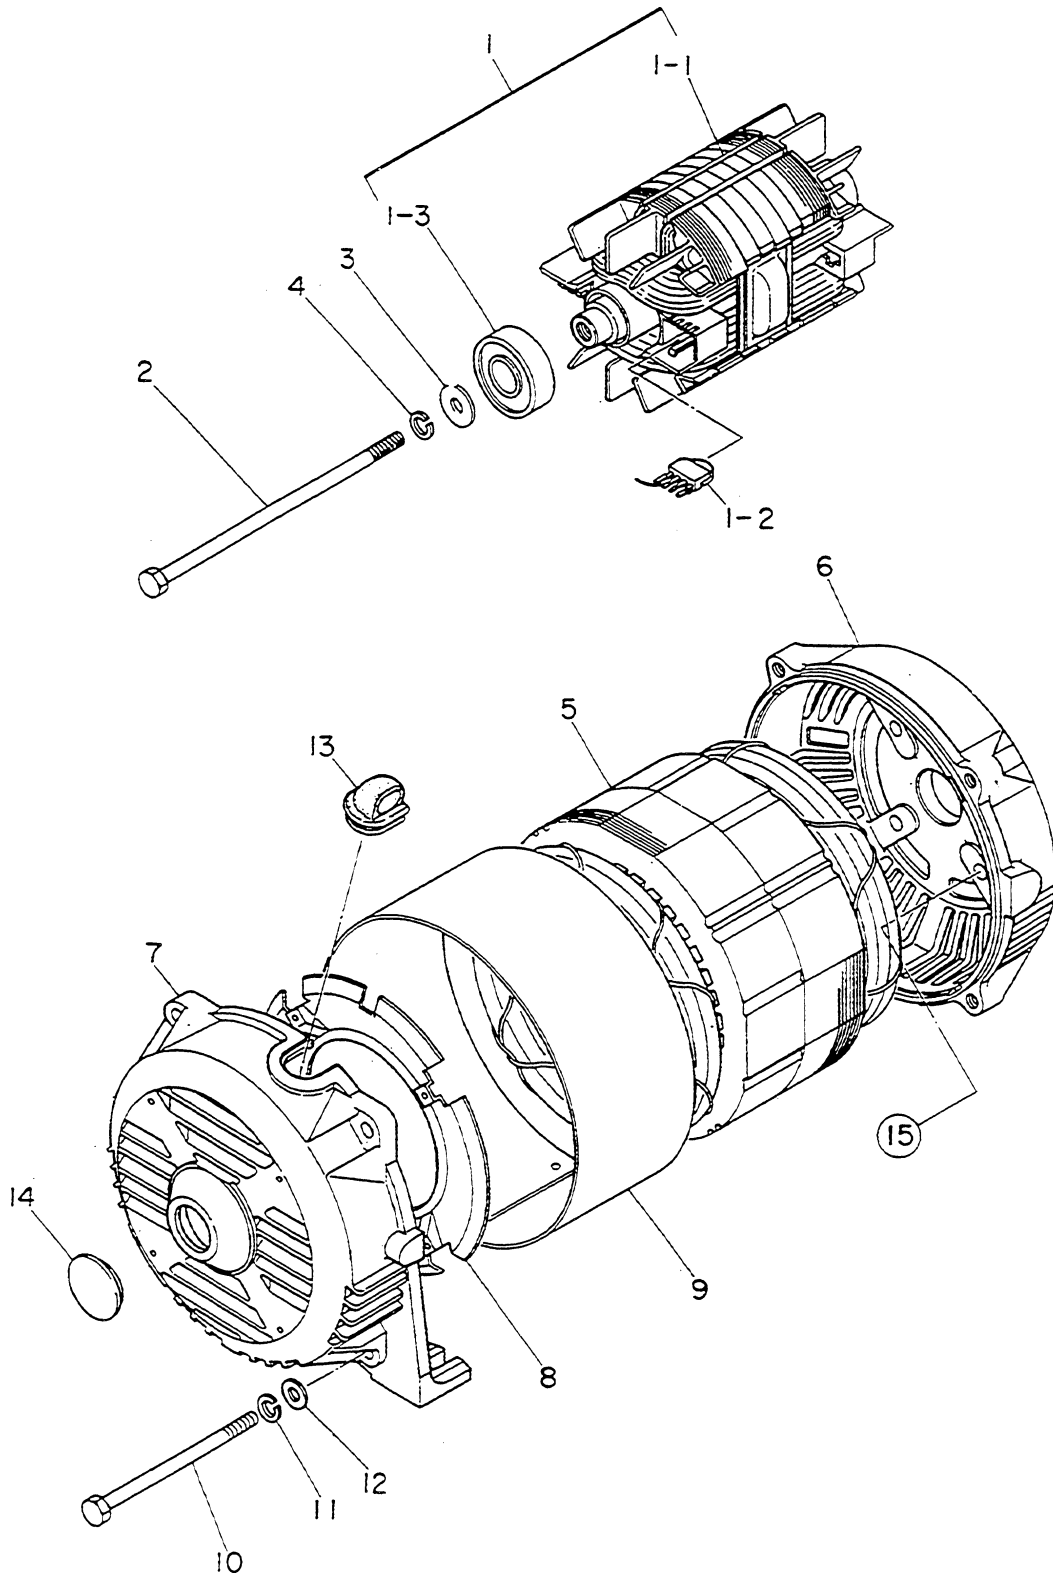

GENERATOR ASSY.

GENERATOR ASSY.

<u>NO</u>	<u>PART NO</u>	<u>PART NAME</u>	<u>QTY.</u>	<u>REMARKS</u>
1	7911000403	ROTOR ASSY.	1	INCLUDES ITEMS W/*
1-1*	7661080003	FIELD COIL	1	
1-2*	0601823207	RECTIFIER	2	D3SB60(S)
	0601822636	SURGE ABSORBER	2	TNR15G431K
1-3*	0071706304	BEARING, 6304	1	2RUNYCM
2	7661017104	SET BOLT, ROTOR	1	
3	0801086104	SET WASHER, BEARING	1	
4	0040010000	SPRING WASHER	1	
5	7911340403	ARMATURE ASSY.	1	
6	7661315112	END BRACKET	1	
7	7871315022	END BRACKET	1	
8	7875021513	GUIDE PANEL, AIR	1	
9	7661331003	COVER	1	
10	7661344204	SET BOLT, STATOR	4	
11	0040008000	SPRING WASHER	4	
12	0041208000	PLAIN WASHER	4	
13	7871329514	GROMMET	1	
14	0601851760	CAP	1	
15	0017108020	HEX. HEAD BOLT	4