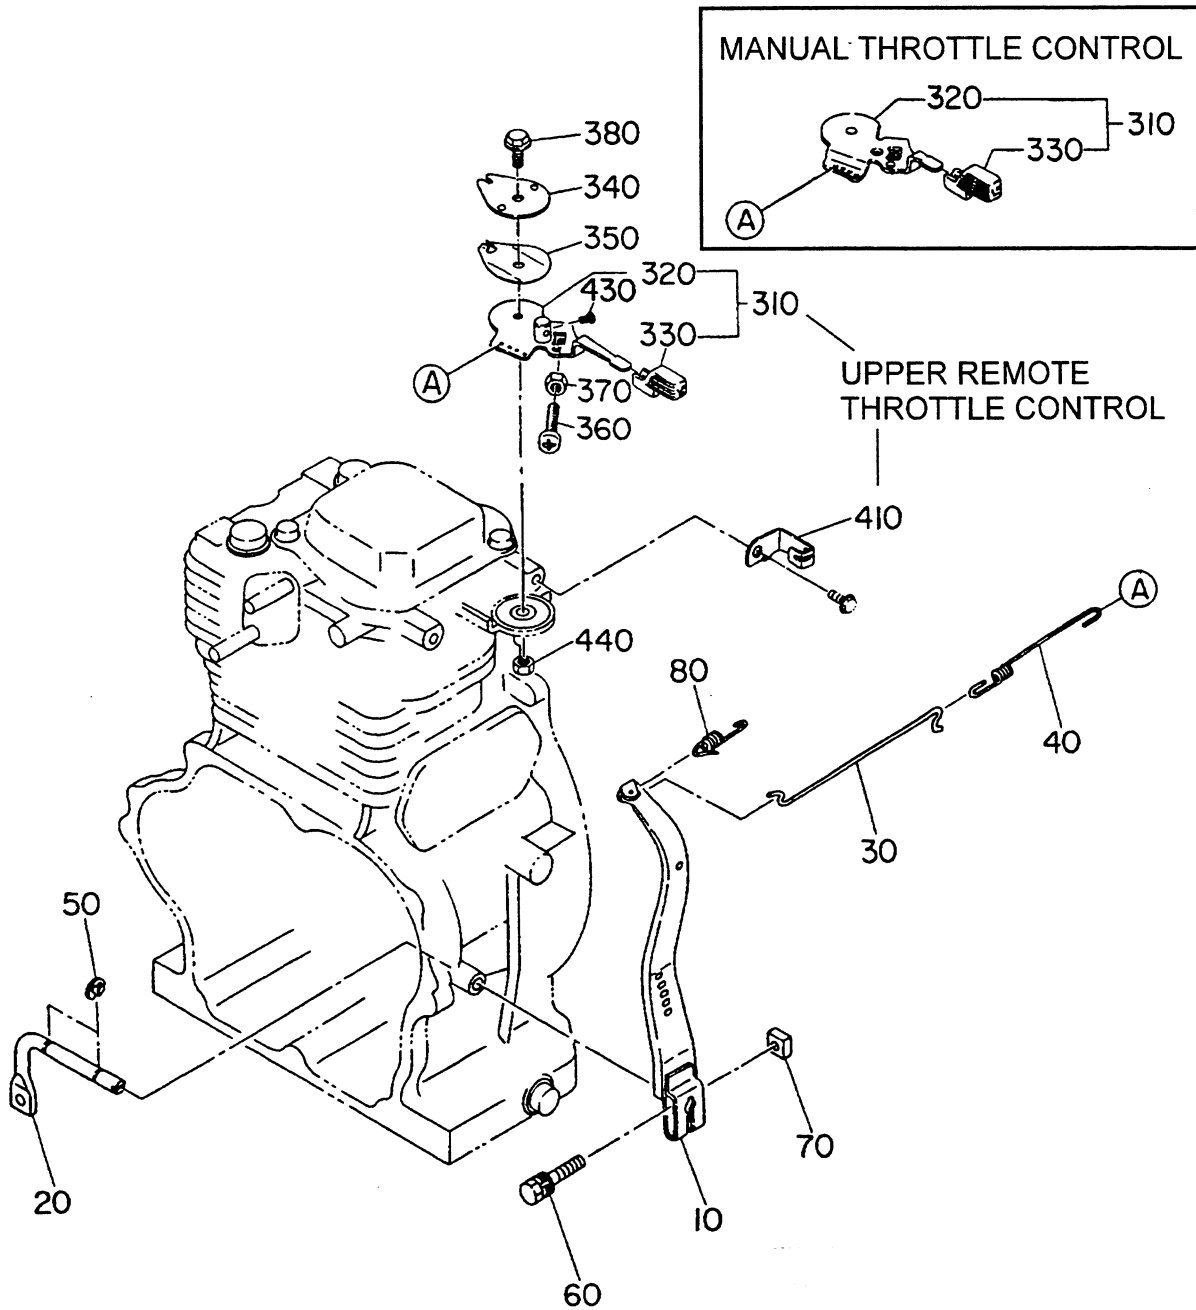

ROBIN EH-25 ENGINE — CRANKSHAFT & PISTON ASSY.

CRANKSHAFT & PISTON ASSY.

ROBIN EH-25 ENGINE — CRANKSHAFT & PISTON ASSY.

CRANKSHAFT & PISTON ASSY.

<u>NO</u>	<u>PART NO</u>	<u>PART NAME</u>	<u>QTY.</u>	<u>REMARKS</u>
10	2542090101	CRANKSHAFT, STD 1IN. KEYED	1	
40	0230300170	SPACER T =0.6 mm	1	
	0230300180	SPACER T =0.8 mm	1	
	0230300190	SPACER T =1.0 mm	1	
50	0021818000	NUT	1	
60	0032018000	SPRING WASHER	1	
70	0323030010	WOODRUFF KEY	1	
210	2542410103	BALANCER SHAFT	1	
310	2542250100	CONNECTING ROD	1	INCLUDES ITEMS W/*
320*	2462300103	CONN ROD BOLT	2	
350	2542330103	PISTON PIN	1	
360	2542340103	PISTON	1	
	2542340203	PISTON, 0.25 mm	1	
	2542340303	PISTON, 0.50 mm	1	
370	2542350107	PISTON RING SET	1	
	2542350207	PISTON RING SET, 0.25 mm	1	
	2542350307	PISTON RING SET, 0.50 mm	1	
380	0565180010	CLIP	2	

ROBIN EH-25 ENGINE — GOVERNOR ASSY.

GOVERNOR ASSY.

ROBIN EH-25 ENGINE — GOVERNOR ASSY.

GOVERNOR ASSY.

<u>NO</u>	<u>PART NO</u>	<u>PART NAME</u>	<u>QTY.</u>	<u>REMARKS</u>
10	2544230101	GOVERNOR LEVER	1	
20	2464220103	GOVERNOR SHAFT	1	
30	2544270101	GOVERNOR ROD	1	
40	2544280103	ROD SPRING	1	
50	0031306000	CLIP	2	
60	0011406250	BOLT & WASHER	1	
70	0186060020	NUT	1	
80	2544250113	GOVERNOR SPRING	1	
310	2274330200	SPEED CONTROL ASSY.	1	INCLUDES ITEMS W/*
320*	2274330201	SPEED CONTROL CP	1	
330*	2274360103	KNOB	1	
340	2274350113	STOP PLATE	1	REPLACES 2274350101
350	2274500203	SPRING WASHER	1	
360	0043106300	SCREW PANHEAD	1	
370	020106050	NUT	1	REPLACES 0022706000
380	0110060050	FLANGE BOLT	1	
410	2544420001	WIRE BRACKET	1	
430	0043500480	SCREW PANHEAD	1	REPLACES 0043104080
440	020106050	NUT	1	REPLACES 0022706000