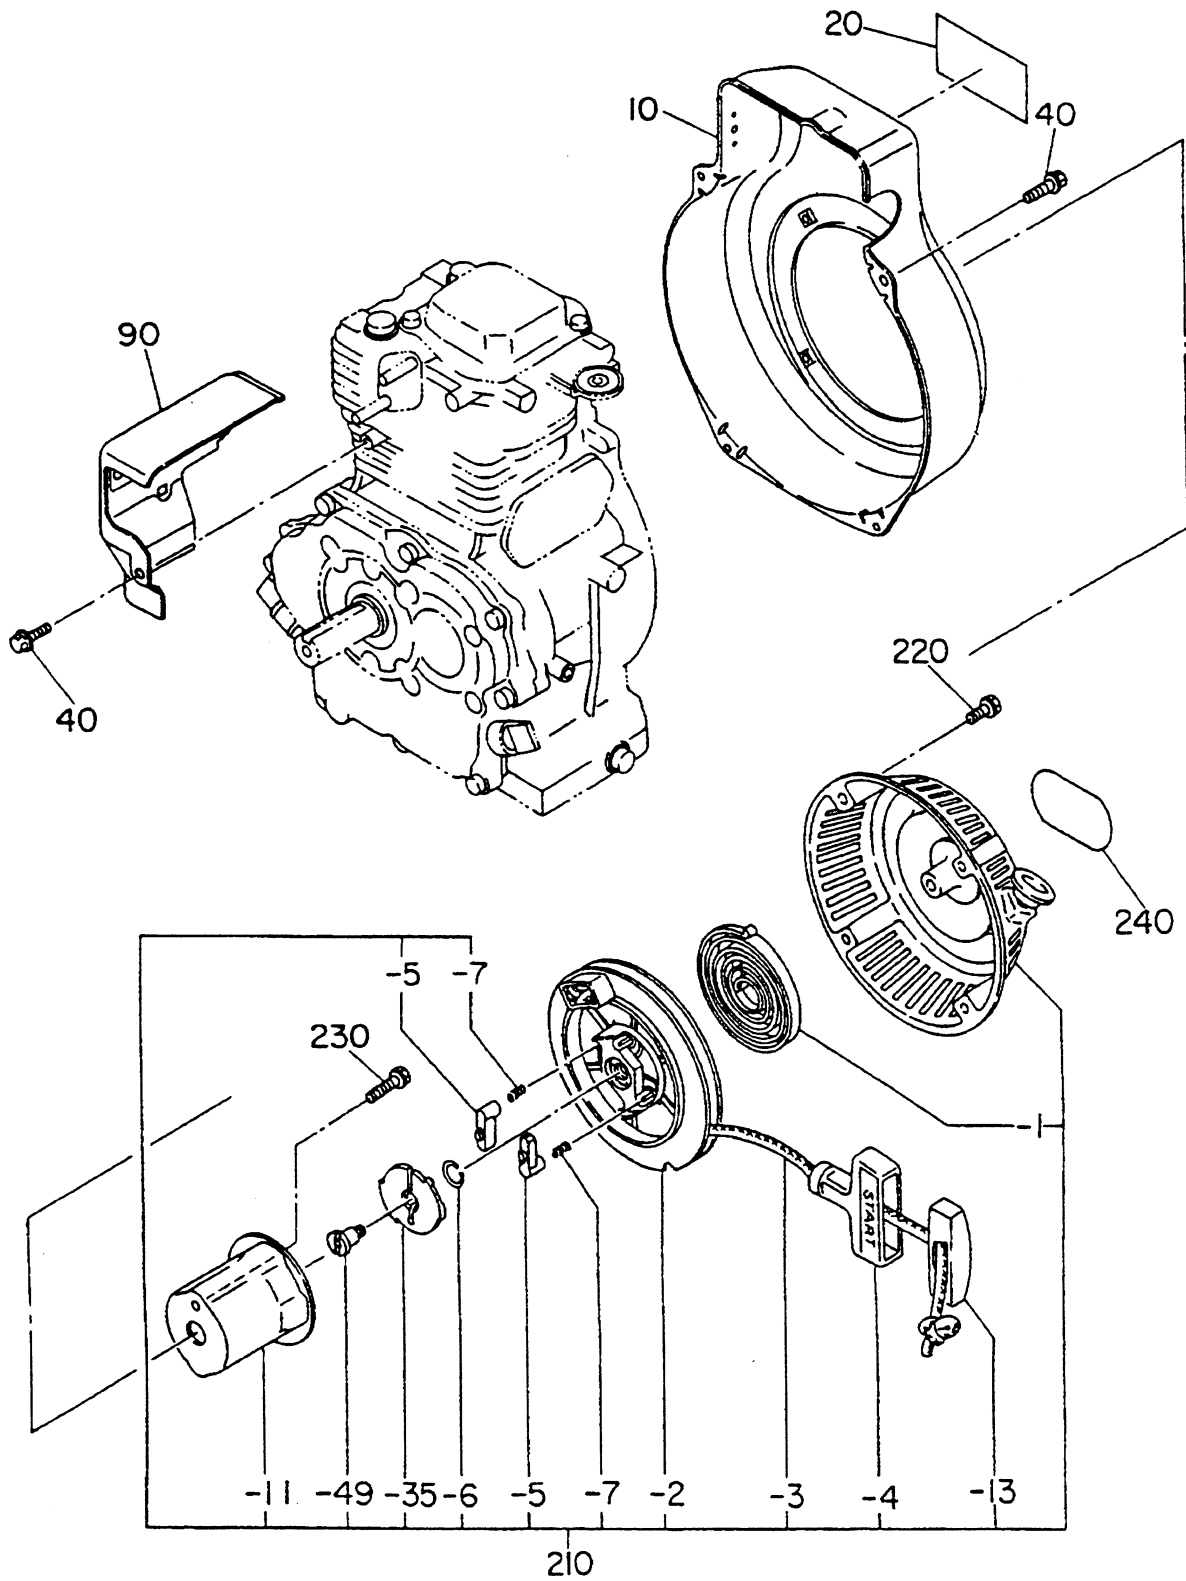

ROBIN EH-25 ENGINE — GOVERNOR ASSY.

GOVERNOR ASSY.

<u>NO</u>	<u>PART NO</u>	<u>PART NAME</u>	<u>QTY.</u>	<u>REMARKS</u>
10	2544230101	GOVERNOR LEVER	1	
20	2464220103	GOVERNOR SHAFT	1	
30	2544270101	GOVERNOR ROD	1	
40	2544280103	ROD SPRING	1	
50	0031306000	CLIP	2	
60	0011406250	BOLT & WASHER	1	
70	0186060020	NUT	1	
80	2544250113	GOVERNOR SPRING	1	
310	2274330200	SPEED CONTROL ASSY.	1	INCLUDES ITEMS W/*
320*	2274330201	SPEED CONTROL CP	1	
330*	2274360103	KNOB	1	
340	2274350113	STOP PLATE	1	REPLACES 2274350101
350	2274500203	SPRING WASHER	1	
360	0043106300	SCREW PANHEAD	1	
370	020106050	NUT	1	REPLACES 0022706000
380	0110060050	FLANGE BOLT	1	
410	2544420001	WIRE BRACKET	1	
430	0043500480	SCREW PANHEAD	1	REPLACES 0043104080
440	020106050	NUT	1	REPLACES 0022706000

ROBIN EH-25 ENGINE — COOLING & STARTING ASSY.

COOLING & STARTING ASSY.