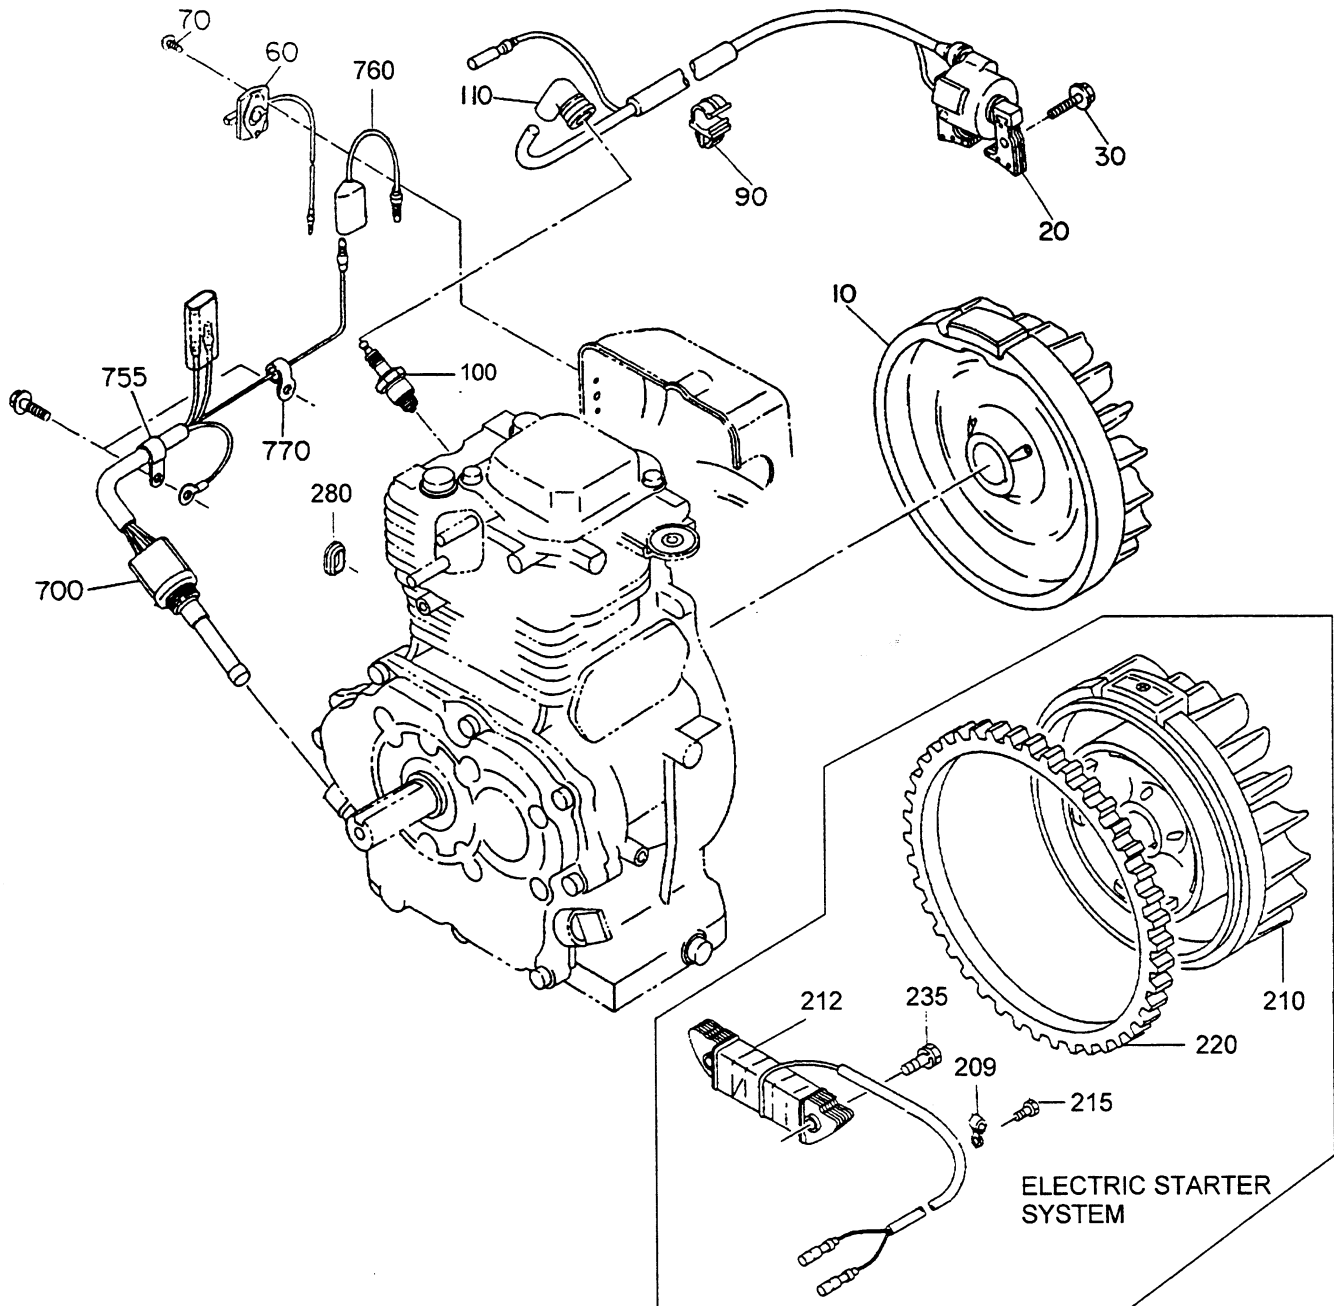

ROBIN EH-25 ENGINE — IGNITION COIL ASSY. AND SPARK PLUG

IGNITION COIL ASSY. AND SPARK PLUG

ROBIN EH-25 ENGINE — IGNITION COIL ASSY. AND SPARK PLUG

IGNITION COIL ASSY. AND SPARK PLUG

<u>NO</u>	<u>PART NO</u>	<u>PART NAME</u>	<u>QTY.</u>	<u>REMARKS</u>
10	2347012108	FLY WHEEL	1	
20	2547013018	IGNITION COIL	1	REPLACES 2547943011
30	0043506250	BOLT & WASHER	2	
60	0669900217	SWITCH	1	REPLACES 0669900207
70	0150040090	TAPPING SCREW	2	
90	0566000250	CLAMP	1	
95	0659000010	PLUG TERMINAL	1	
100	0650140150	SPARK PLUG	1	REPLACES 0650141030
110	0655000051	PLUG CAP	1	
209	2067550101	CLAMP	1	
210	2347020301	FLYWHEEL	1	
212	2277963201	CHARGING COIL	1	
215	0110060010	FLANGE BOLT	1	
220	2547100203	RING GEAR	1	
235	0043506250	SCREW & WASHER	2	
280	2267550103	GROMMET	1	
700	KS31102301	OIL SENSOR	1	
755	2147900301	CLAMP	1	
760	2147312201	WIRE 22	1	
770	0566120050	CLAMP	1