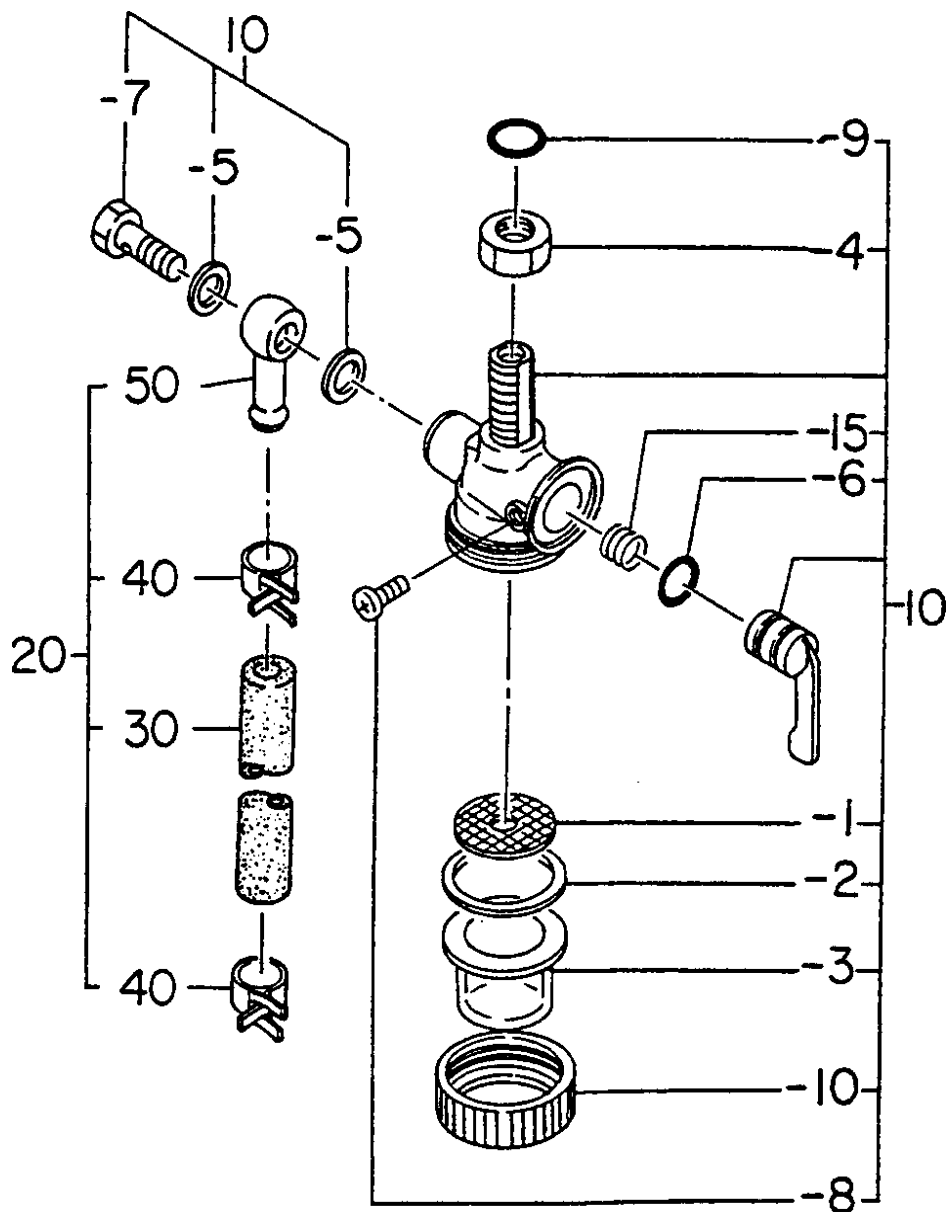

ROBIN EH-25 ENGINE — IGNITION COIL ASSY. AND SPARK PLUG

IGNITION COIL ASSY. AND SPARK PLUG

<u>NO</u>	<u>PART NO</u>	<u>PART NAME</u>	<u>QTY.</u>	<u>REMARKS</u>
10	2347012108	FLY WHEEL	1	
20	2547013018	IGNITION COIL	1	REPLACES 2547943011
30	0043506250	BOLT & WASHER	2	
60	0669900217	SWITCH	1	REPLACES 0669900207
70	0150040090	TAPPING SCREW	2	
90	0566000250	CLAMP	1	
95	0659000010	PLUG TERMINAL	1	
100	0650140150	SPARK PLUG	1	REPLACES 0650141030
110	0655000051	PLUG CAP	1	
209	2067550101	CLAMP	1	
210	2347020301	FLYWHEEL	1	
212	2277963201	CHARGING COIL	1	
215	0110060010	FLANGE BOLT	1	
220	2547100203	RING GEAR	1	
235	0043506250	SCREW & WASHER	2	
280	2267550103	GROMMET	1	
700	KS31102301	OIL SENSOR	1	
755	2147900301	CLAMP	1	
760	2147312201	WIRE 22	1	
770	0566120050	CLAMP	1	

ROBIN EH-25 ENGINE — FUEL STRAINER

FUEL STRAINER ASSY.