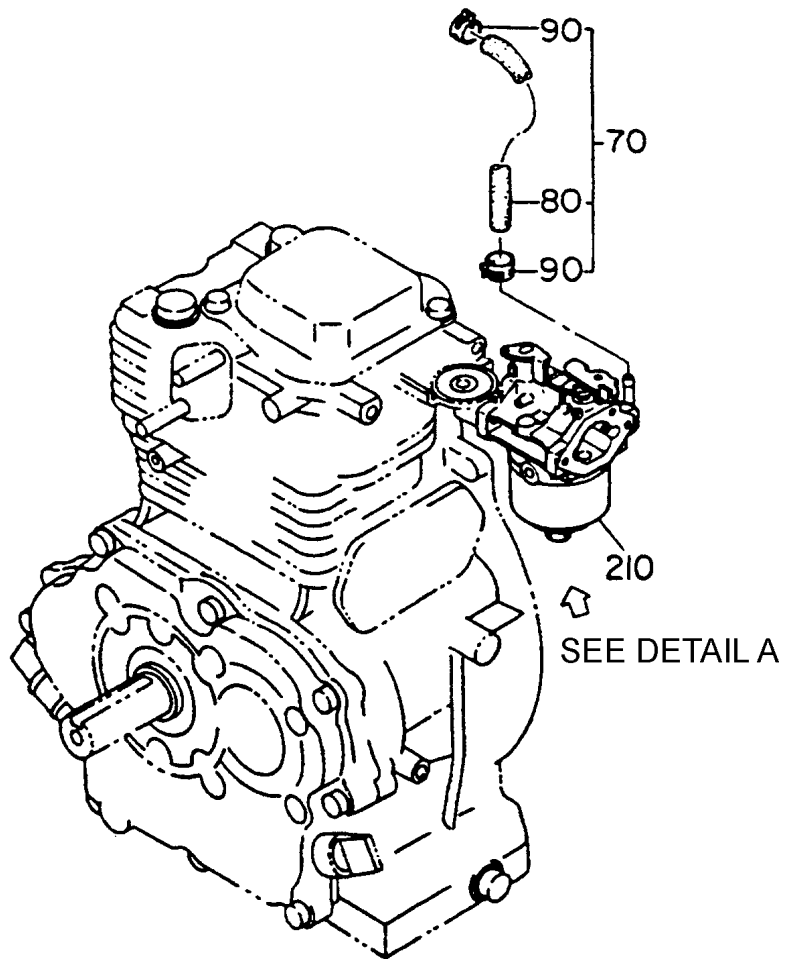

ROBIN EH-25 ENGINE — CARBURETOR ASSY.

CARBURETOR ASSY.