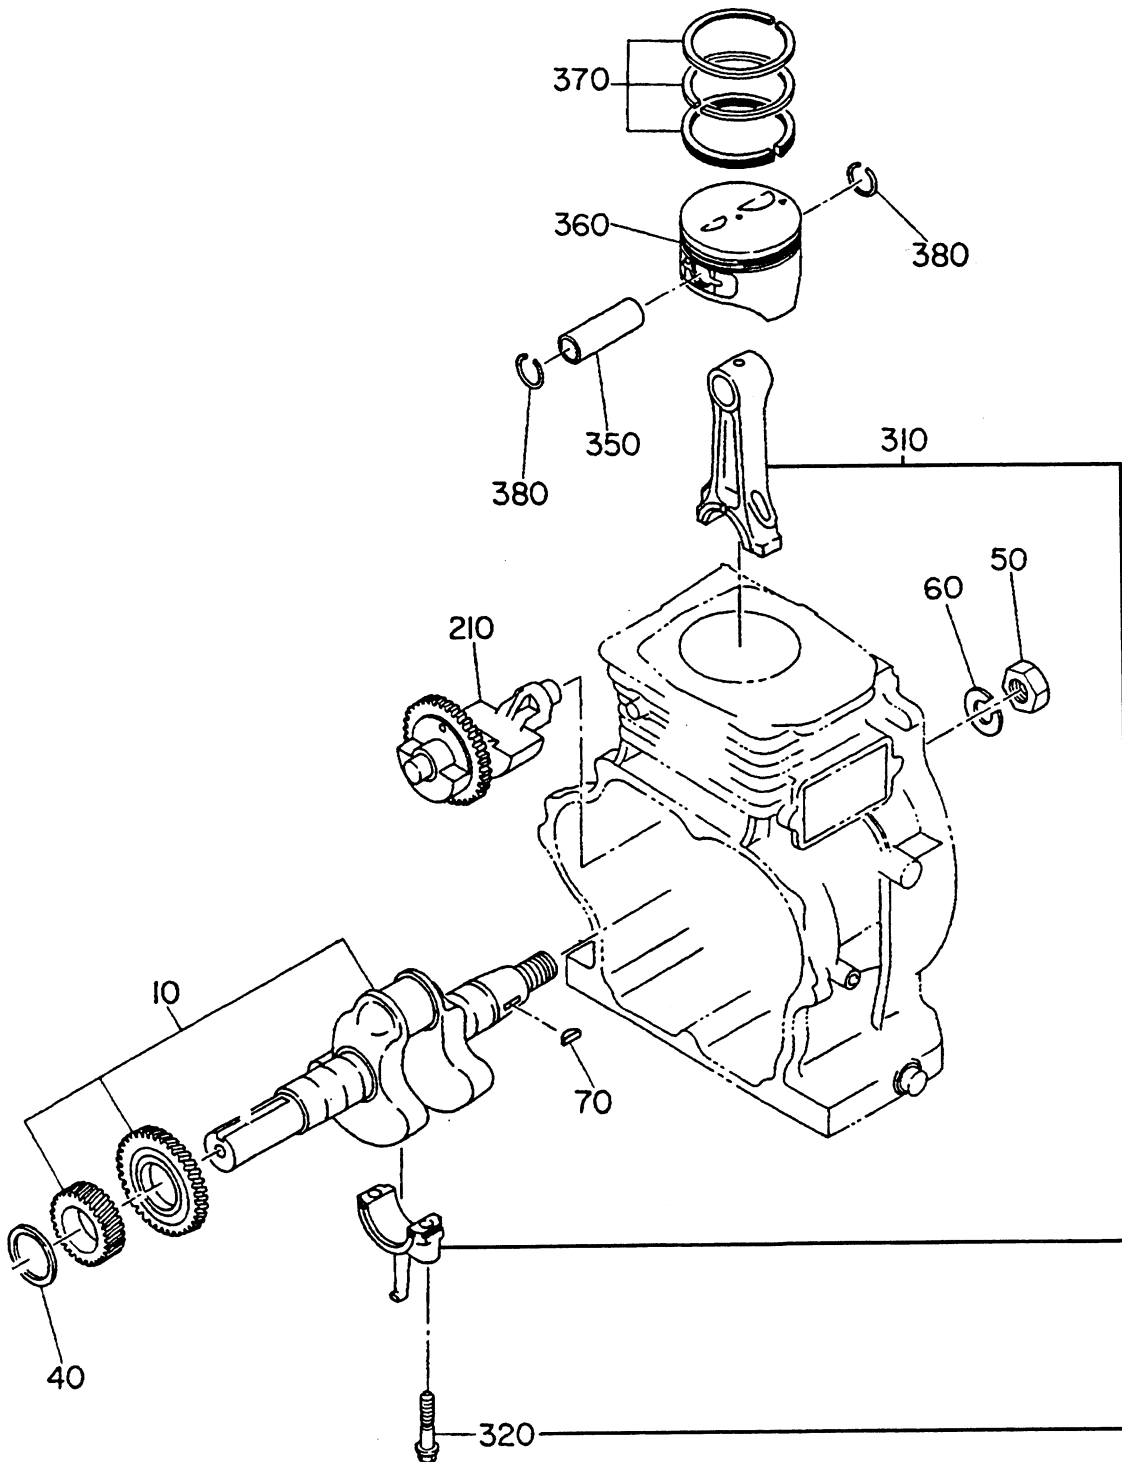

ROBIN EH-25 ENGINE — CRANKSHAFT & PISTON ASSY.

CRANKSHAFT & PISTON ASSY.

ROBIN EH-25 ENGINE — CRANKSHAFT & PISTON ASSY.

CRANKSHAFT & PISTON ASSY.

<u>NO</u>	<u>PART NO</u>	<u>PART NAME</u>	<u>QTY.</u>	<u>REMARKS</u>
10	2542090101	CRANKSHAFT, STD 1IN. KEYED	1	
40	0230300170	SPACER T =0.6 mm	1	
	0230300180	SPACER T =0.8 mm	1	
	0230300190	SPACER T =1.0 mm	1	
50	0021818000	NUT	1	
60	0032018000	SPRING WASHER	1	
70	0323030010	WOODRUFF KEY	1	
210	2542410103	BALANCER SHAFT	1	
310	2542250100	CONNECTING ROD	1	INCLUDES ITEMS W/*
320*	2462300103	CONN ROD BOLT	2	
350	2542330103	PISTON PIN	1	
360	2542340103	PISTON	1	
	2542340203	PISTON, 0.25 mm	1	
	2542340303	PISTON, 0.50 mm	1	
370	2542350107	PISTON RING SET	1	
	2542350207	PISTON RING SET, 0.25 mm	1	
	2542350307	PISTON RING SET, 0.50 mm	1	
380	0565180010	CLIP	2