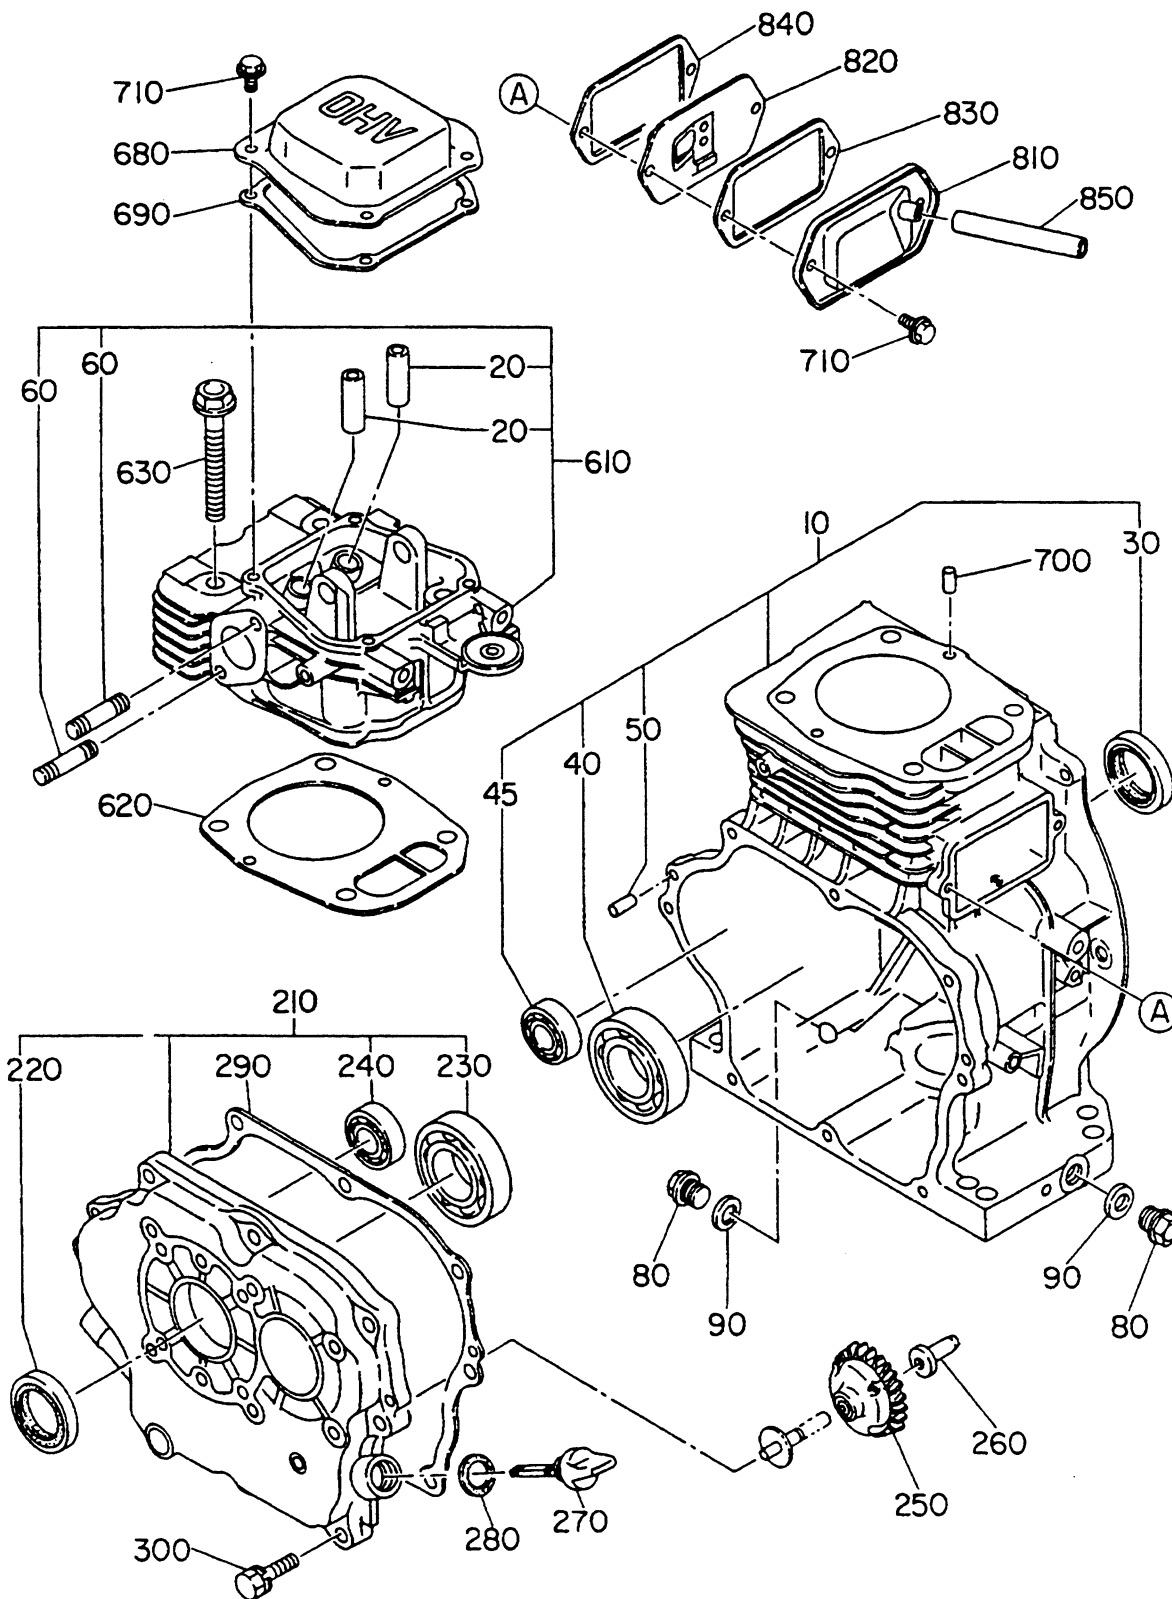

SEE DECAL ILLUSTRATIONS ON PAGE 7.

ROBIN EH-25 ENGINE — CRANKCASE ASSY.

CRANKCASE ASSY.

ROBIN EH-25 ENGINE — CRANKCASE ASSY.

CRANKCASE ASSY.

NO	PART NO	PART NAME	QTY.	REMARKS
10	2541010111	CRANKCASE	1	INCLS. ITEMS W/+ FROM S/N 1032215 TO 1032214
	2541010101	CRANKCASE	1	
20#	2461420203	VALVE GUIDE	2	
30+	0440300030	OIL SEAL	1	
40+	0600300220	BALL BEARING	1	
45+	0600150010	BALL BEARING	1	
50+	0310060020	DOWEL PIN	2	
60#	0013208500	STUD	2	
80	0401140030	PLUG	2	
90	0211140020	GASKET	2	
210	2541110301	MAIN BEARING COVER	1	INCLUDES ITEMS W/%
220%	0440300030	OIL SEAL	1	
230%	0600300220	BALL BEARING	1	
240%	0600150010	BALL BEARING	1	
250	2344500101	GOVERNOR GEAR	1	
260	2054190103	GOVERNOR SLEEVE	1	
270	2276360103	OIL GAUGE	1	
280*	0213160010	GASKET	1	
290*	2541600103	GASKET MA BEARING COVER	1	
300	0011308300	BOLT & WASHER	8	
610	2541300111	CYLINDER HEAD	1	INCLS. ITEMS W/# FROM S/N 1032215 TO 1032214
	2541300101	CYLINDER HEAD	1	
620*	2541500113	GASKET CYL HEAD	1	
630#	0110100040	FLANGE BOLT	4	
680	2541550103	ROCKET COVER	1	
690*	2541600503	GACKET ROCKET COVER	1	
700	0310060020	DOWEL PIN	2	
710	0110060020	FLANGE BOLT	6	
810	2541430101	BREATHER COVER	1	
820	2541440101	BREATHER PLATE	1	
830*	2461600603	GASKET BREATHER COVER	1	
840*	2461600703	GASKET BREATHER PLATE	1	
850	0851080000	RUBBER PIPE, 8X11X75 mm	1	
	2549900107	GASKET SET	1	INCLUDES ITEMS W/* ALSO INCLUDES GASKETS FROM THE INTAKE & EXHAUST ASSY. ON PAGES 38 & 39 ITEMS 340, 555 & 560.