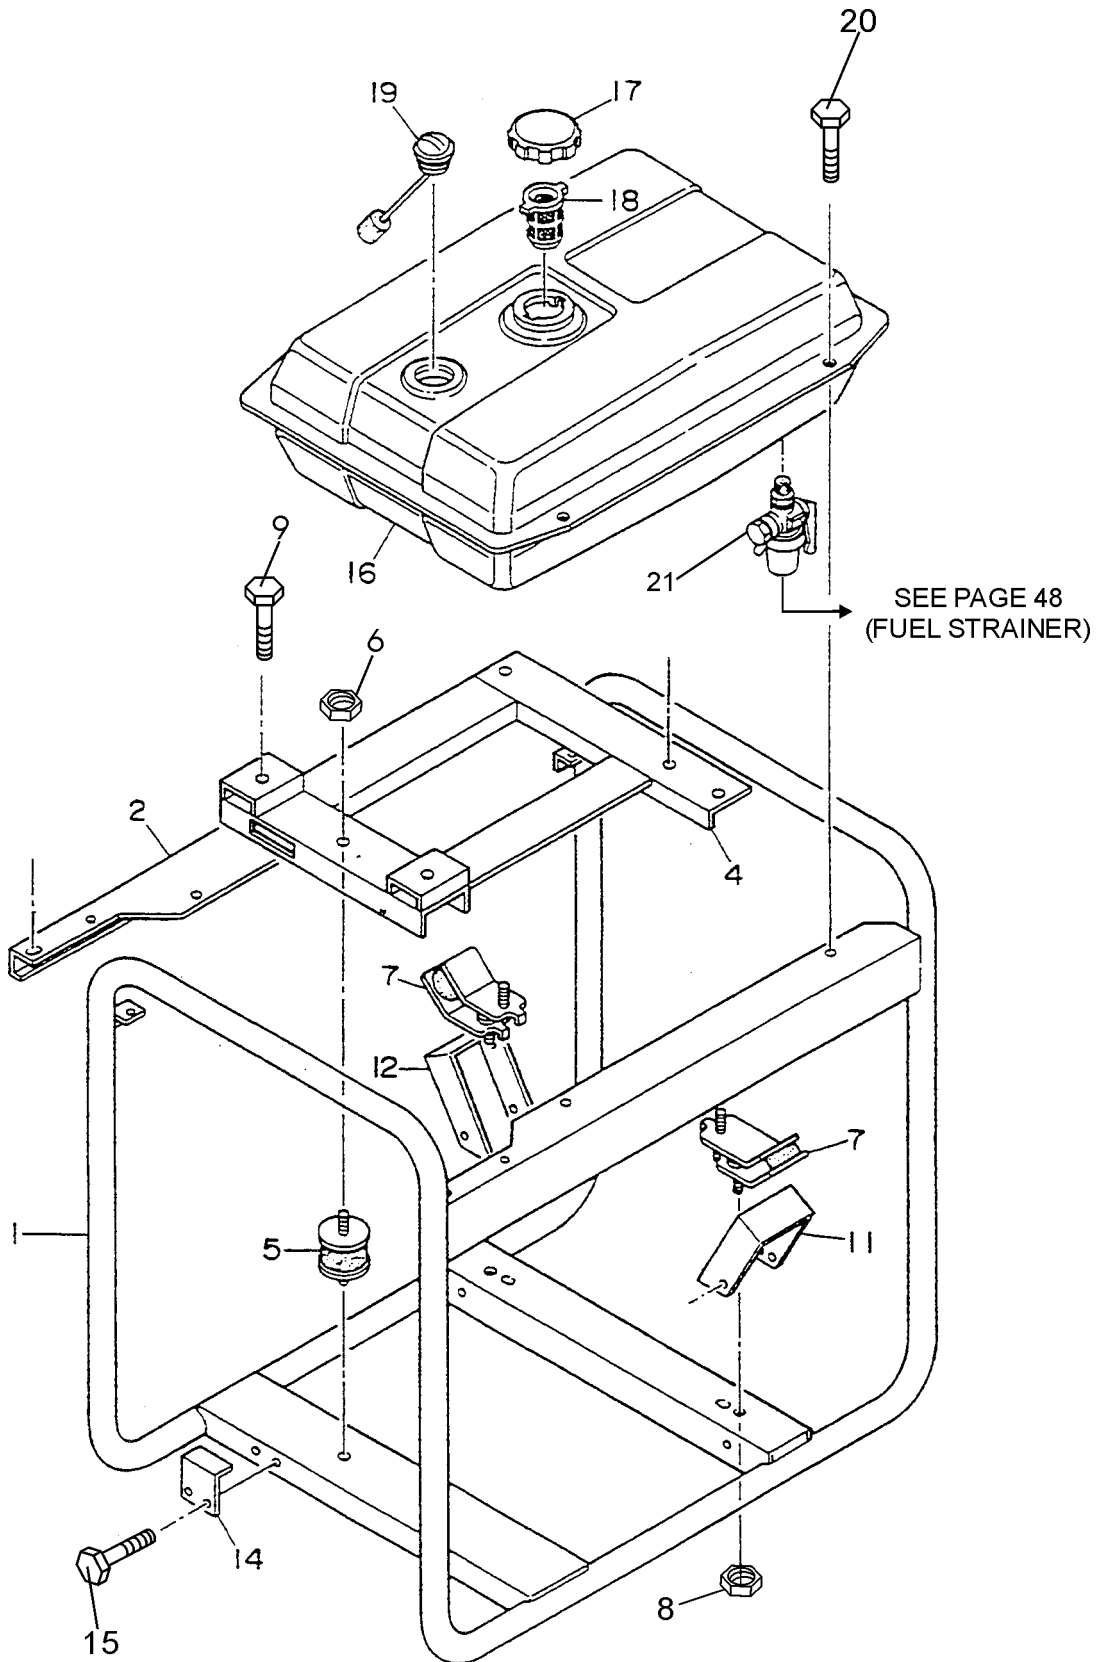

GA-3.6RZ2 — PIPE FRAME ASSY.

PIPE FRAME ASSY.

GA-3.6RZ2 — PIPE FRAME ASSY.

PIPE FRAME ASSY.

<u>NO</u>	<u>PART NO</u>	<u>PART NAME</u>	<u>QTY.</u>	<u>REMARKS</u>
1	7915411102	PIPE FRAME	1	UP TO S/N 5116919
	7915411112	PIPE FRAME	1	FROM S/N 5116920
2	7915414103	BRACKET	1	UP TO S/N 5116919
	7915414113	BRACKET	1	FROM S/N 5116920
3	0017106016	HEX,HEAD BOLT	2	
4	7915442103	BASE	1	
5	7895419004	RUBBER SUPENSION	1	
6	0207008000	HEX,NUT	2	
7	7685115504	RUBBER SUPENSION	2	
8	0207008000	HEX,NUT	4	
9	0017108030	HEX,HEAD BOLT	2	
	0207008000	HEX,NUT	2	
10	0017108040	HEX,HEAD BOLT	1	
	0207008000	HEX,NUT	1	
11	7915455003	COVER	1	
12	7915455103	COVER	1	
13	0017106016	HEX,HEAD BOLT	6	
14	7915456004	STOPPER	1	
15	0017106016	HEX, HEAD BOLT	2	
16	7945510102	FUEL, TANK	1	
17	0810106004	CAP, FUEL TANK	1	
18	0810107103	FUEL FILTER	1	
19	0602125031	FUEL GAUGE	1	
20	0017108020	HEX, HEAD BOLT	4	
21	0642008900	FUEL COCK	1	SEE PAGES 48 AND 49