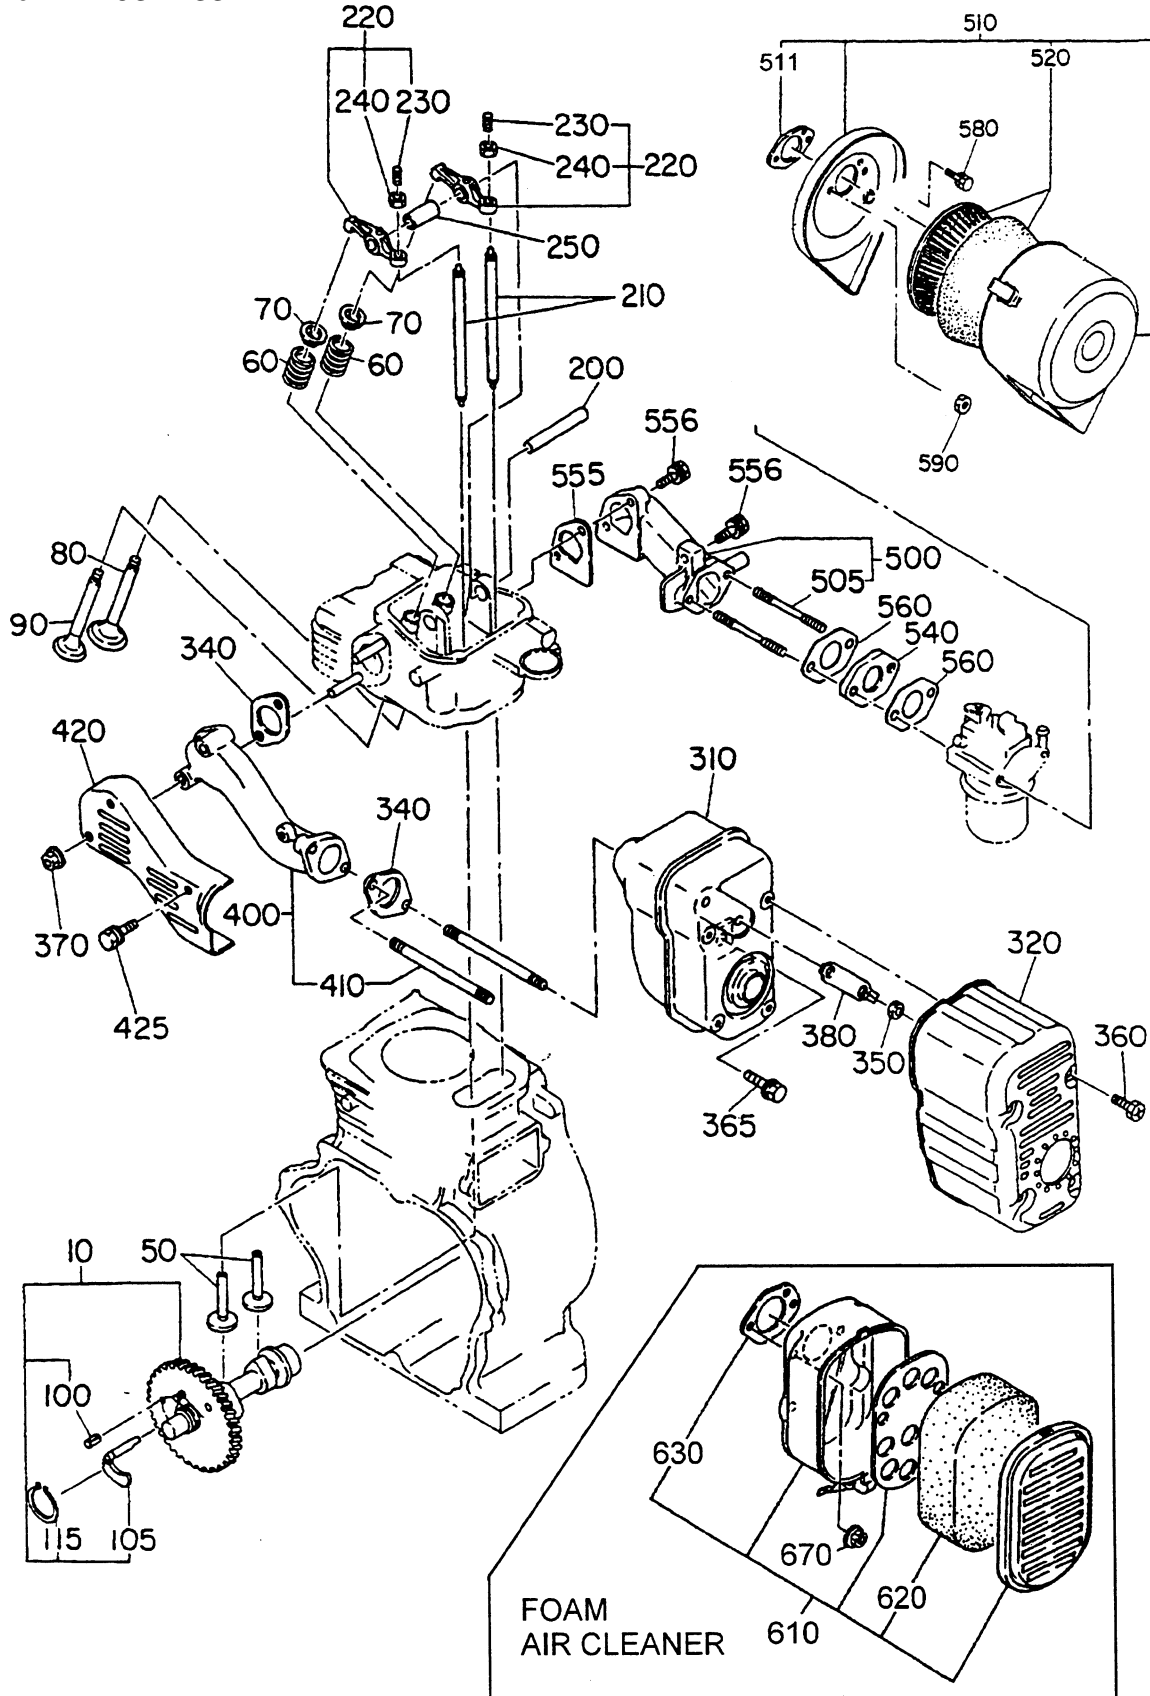

ROBIN EH-25 ENGINE — INTAKE & EXHAUST ASSY.

INTAKE & EXHAUST ASSY.

ROBIN EH-25 ENGINE — INTAKE & EXHAUST ASSY.

INTAKE & EXHAUST ASSY.

<u>NO</u>	<u>PART NO</u>	<u>PART NAME</u>	<u>QTY.</u>	<u>REMARKS</u>
10	2543170101	CAMSHAFT	1	INCLUDES ITEMS W/#
50	2543330103	TAPPET	2	
60	2543360103	VALVE SPRING	2	
70	2463370113	SPRING RETAINER	2	
80	2543340103	INTAKE VALVE	1	
90	2543350103	EXHAUST VALVE	1	
100#	0051904100	SPRING PIN	1	
105#	2543640103	RELEASE LEVER	1	
115#	0031522000	SNAP RING	1	
200	2393500103	ROCKER SHAFT	1	
210	2463610110	PUSH ROD	2	REPLACES 2483530111
220	2463610110	ROCKER ARM	2	INCLUDES ITEMS W/*
230*	0149080021	ADJUSTING SCREW	2	
240*	0170080090	NUT	2	
250	2543612013	SPACER	1	
310	25430410101	MUFFLER	1	
320	2543420101	MUFFLER COVER	1	
340	2463520103	GASKET MUFFLER	2	
350	0170080030	NUT	2	
360	0152050010	TAPPING SCREW	4	
365	0011008160	BOLT& WASHER	1	
370	0180080010	FLANGE NUT	2	
380	2543610103	LOCK WASHER	1	
400	2543400101	EXHAUST PIPE	1	INCLUDES ITEMS W/+
410+	0105080410	STUD	2	
420	2543480101	EXHAUST PIPE COVER	1	
425	0110060050	FLANGE BOLT	1	REPLACES 0110060010
500	2543300101	INTAKE PIPE	1	INCLUDES ITEMS W/%
505%	0105060190	STUD	2	REPLACES 0105060191
510	2543260210	AIR CLEANER ASSY.	1	INCLUDES ITEMS W/■
511■	2343600308	PACKING	1	
520■	2343260407	ELEMENT	1	
540	2343290103	INSULATOR	1	
555	2463600113	GASKET INPIPE	1	
556	0011308280	BOLT& WASHER	3	
560	2343590203	GASKET 2 (INSULATOR)	2	
580	0011006120	BOLT& WASHER	1	
590	2263921200	NUT & WASHER	2	
610	2393260110	AIR CLEANER ASSY.	1	INCLUDES ITEMS W/$
620$	2343600203	ELEMENT	1	
630$	2343600303	GASKET	1	
670	0023706000	FLANGE NUT	2	REPLACES 0023806000