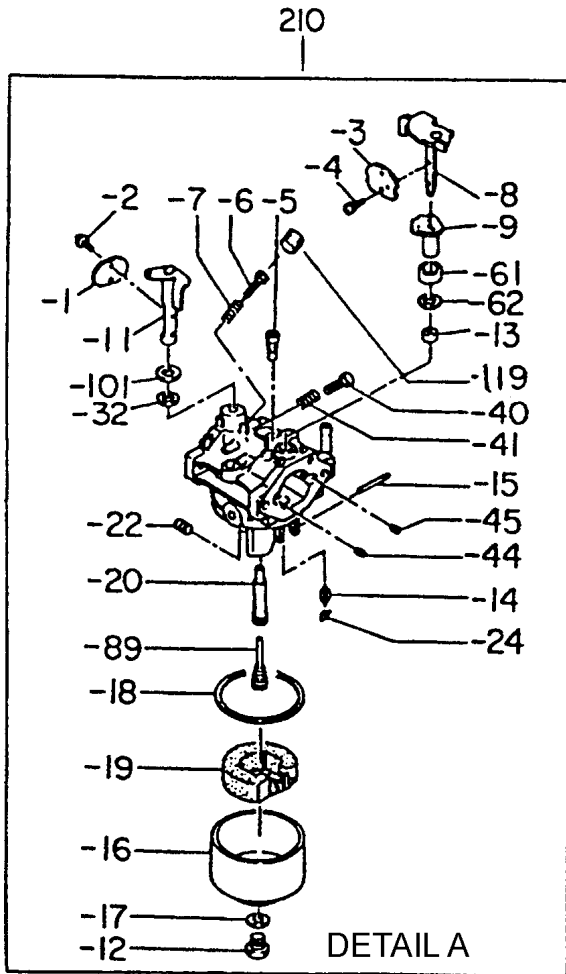

ROBIN EH-25 ENGINE — CARBURETOR ASSY.

CARBURETOR ASSY.