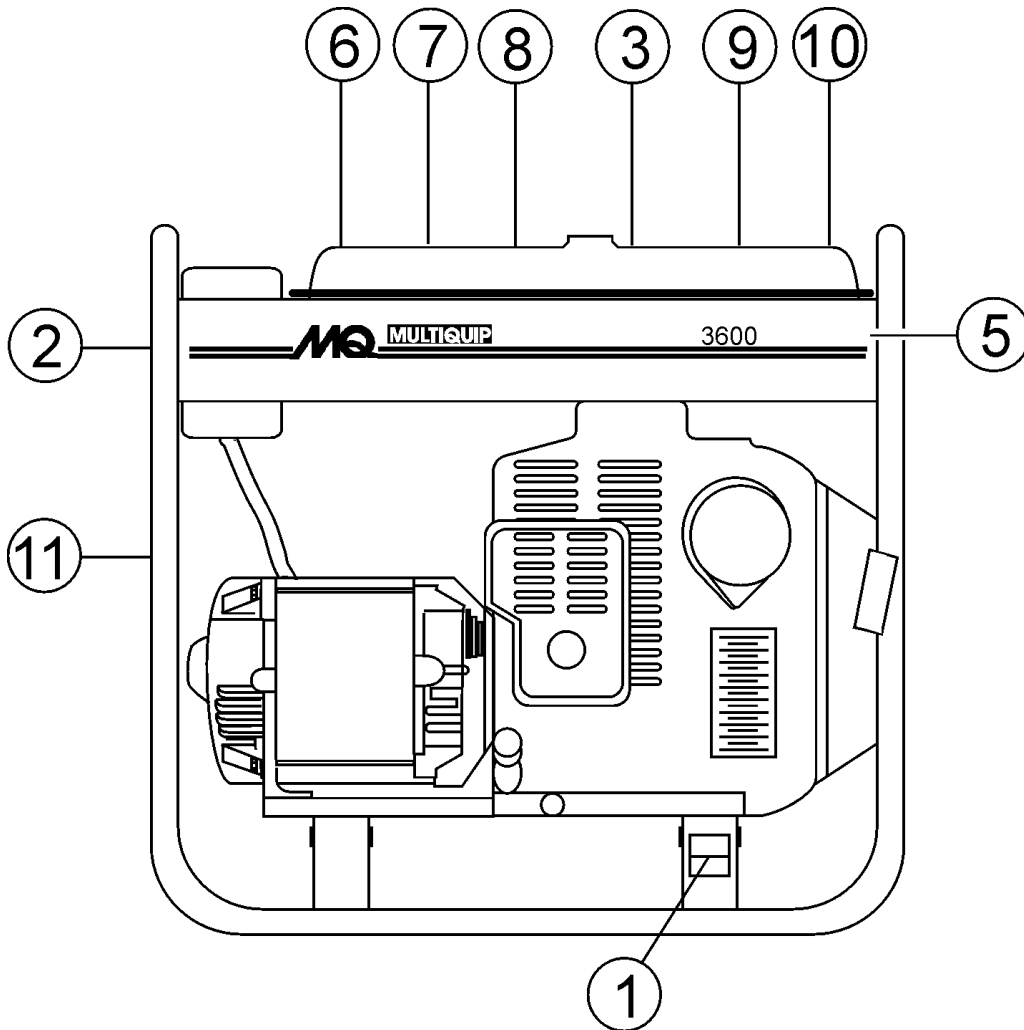

GA-3.6RZ2 — NAME PLATE AND DECALS

NAME PLATE AND DECALS

GA-3.6RZ2 — NAME PLATE AND DECALS

NAME PLATE AND DECALS

NO	PART NO	PART NAME	QTY.	REMARKS
1	0800628504	DECAL : GROUND	1	S-1123
2	1980680004	DECAL : FUEL COCK	1	S-3704
3	7900638204	DECAL : OPERATING INSTRUCTIONS	1	S-4605
4	7910501302	DECAL : MQ GA-3.6RZ2	1	S-5641
5	7910631002	DECAL : MQ 3600	1	S-3753
6	0820610804	DECAL : CAUTION	1	S-3311
7	0820610404	DECAL : WARNING	1	S-3627
8	7900636004	DECAL : OPERATE AT 3600 RPM ONLY	1	S-4461
9	8700611804	DECAL : WARNING	1	S-4984
10	8700611904	DECAL : DANGER	1	S-4985
11	DCLGA36RZ2	PLATE, SERIAL NO. .... KIT, DECAL	1	CONTACT MQ SERVICE DEPT. W/MODEL & S/N INCLUDES ITEMS W/*

SEE DECAL ILLUSTRATIONS ON PAGE 7.