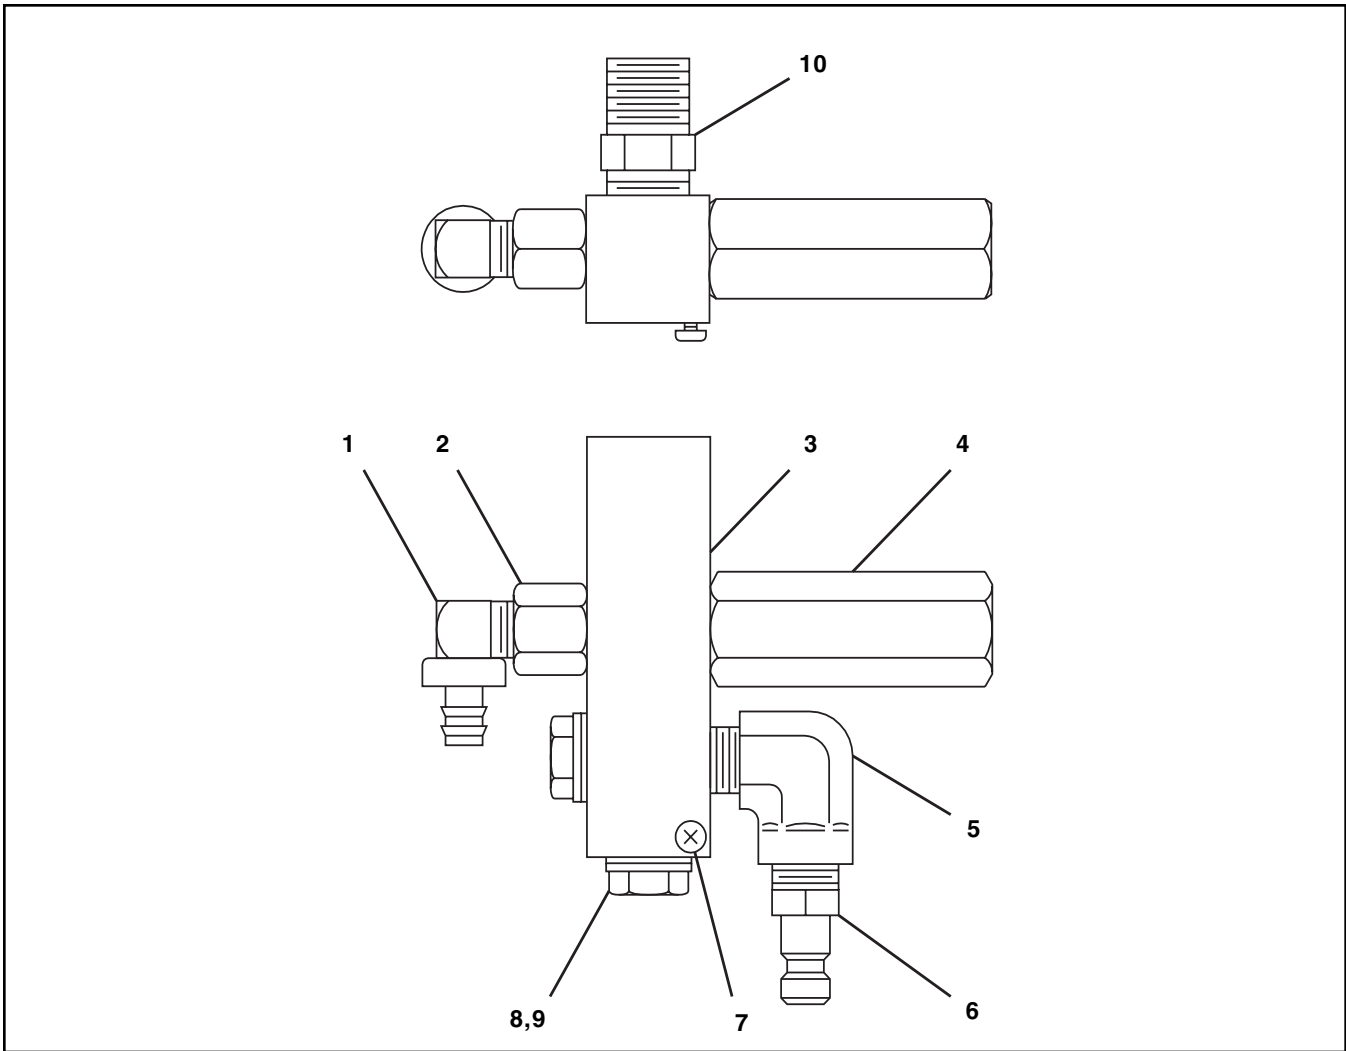

Ref. No.	Part No.	Description	Qty.
15	■	Flat Washer 5/16"	7
16	799362	Crownlock Nut 5/16" - 18	3
17	817322	Hubcap	4
18	848616	Push Nut	4
19	■	Flat Washer 5/8"	8
20	983013	Wheel	4
21	815329	Snap Bushing	1
22	860232	Voltage Regulator	1
23	218189	Regulator Harness	1
24	■	Locknut 1/4" - 20	2
25	■	Flat Washer 1/4"	2
26	■	Locknut 5/16" - 18	4

* Order amount needed in feet

Replacement Parts

⊛	753134	O-Ring Kit	1
⊛	875653	Switch	1

Figure 15 - Coil Outlet Assembly

Ref. No.	Part No.	Description	Qty.
1	799501	Elbow 1/4" x 3/8" Hose	1
2	875555	Relief Valve Seat	1
3	783845	Relief Valve Manifold	1
4	630720	Relief Valve Cartridge	1
5	644802	Street Elbow 3/8"	1
6	844806	Quick Disconnect Plug	1

Ref. No.	Part No.	Description	Qty.
7	■	Screw (4 mm x 6 mm)	1
8	780565	Copper Washer	2
9	915630	Plug 3/8"	2
10	698247	Hex Nipple 1/2" x 2"	1

■ Standard hardware item available locally.

Figure 16 - Coil Inlet Assembly