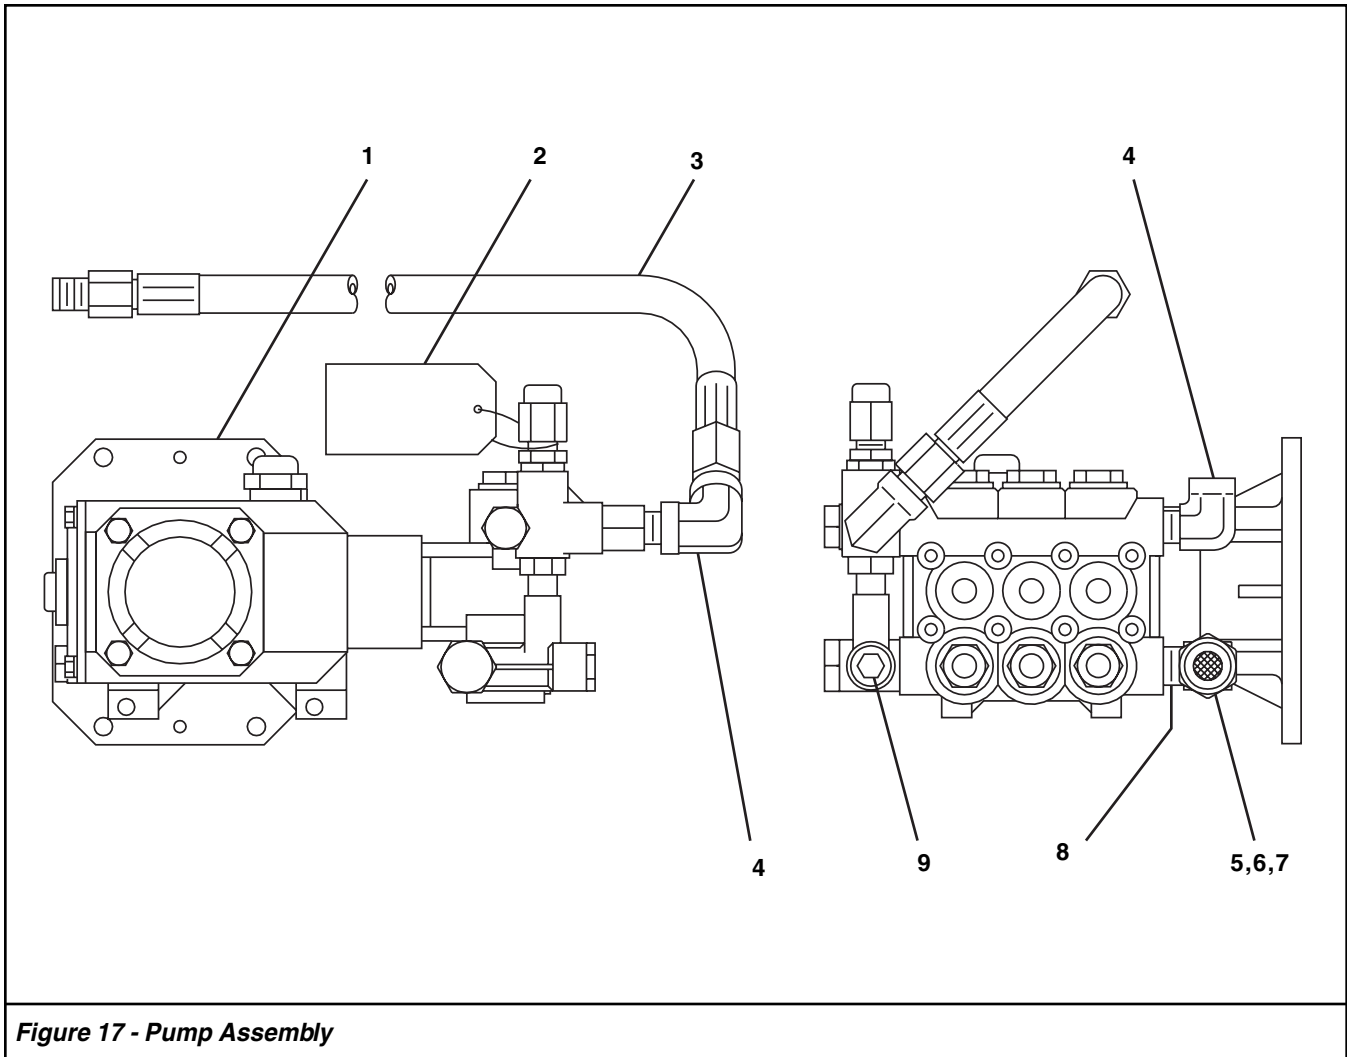

Ref. No.	Part No.	Description	Qty.
15	■	Flat Washer 5/16"	7
16	799362	Crownlock Nut 5/16" - 18	3
17	817322	Hubcap	4
18	848616	Push Nut	4
19	■	Flat Washer 5/8"	8
20	983013	Wheel	4
21	815329	Snap Bushing	1
22	860232	Voltage Regulator	1
23	218189	Regulator Harness	1
24	■	Locknut 1/4" - 20	2
25	■	Flat Washer 1/4"	2
26	■	Locknut 5/16" - 18	4

Ref. No.	Part No.	Description	Qty.
7	■	Screw (4 mm x 6 mm)	1
8	780565	Copper Washer	2
9	915630	Plug 3/8"	2
10	698247	Hex Nipple 1/2" x 2"	1

■ Standard hardware item available locally.

Figure 16 - Coil Inlet Assembly

Ref. No.	Part No.	Description	Qty.
1	935159	Filter Screen	1
2	961534	Tubing 1/4"	*
3	823989	Hose Clamp	1
4	715744	Coil Drain Plug	1

Ref. No.	Part No.	Description	Qty.
5	754711	Tee 3/8"	1
6	801102	Hex Nipple 3/8" x 1-1/2"	1
7	873594	Detergent Injector	1
* Order amount needed in feet.			