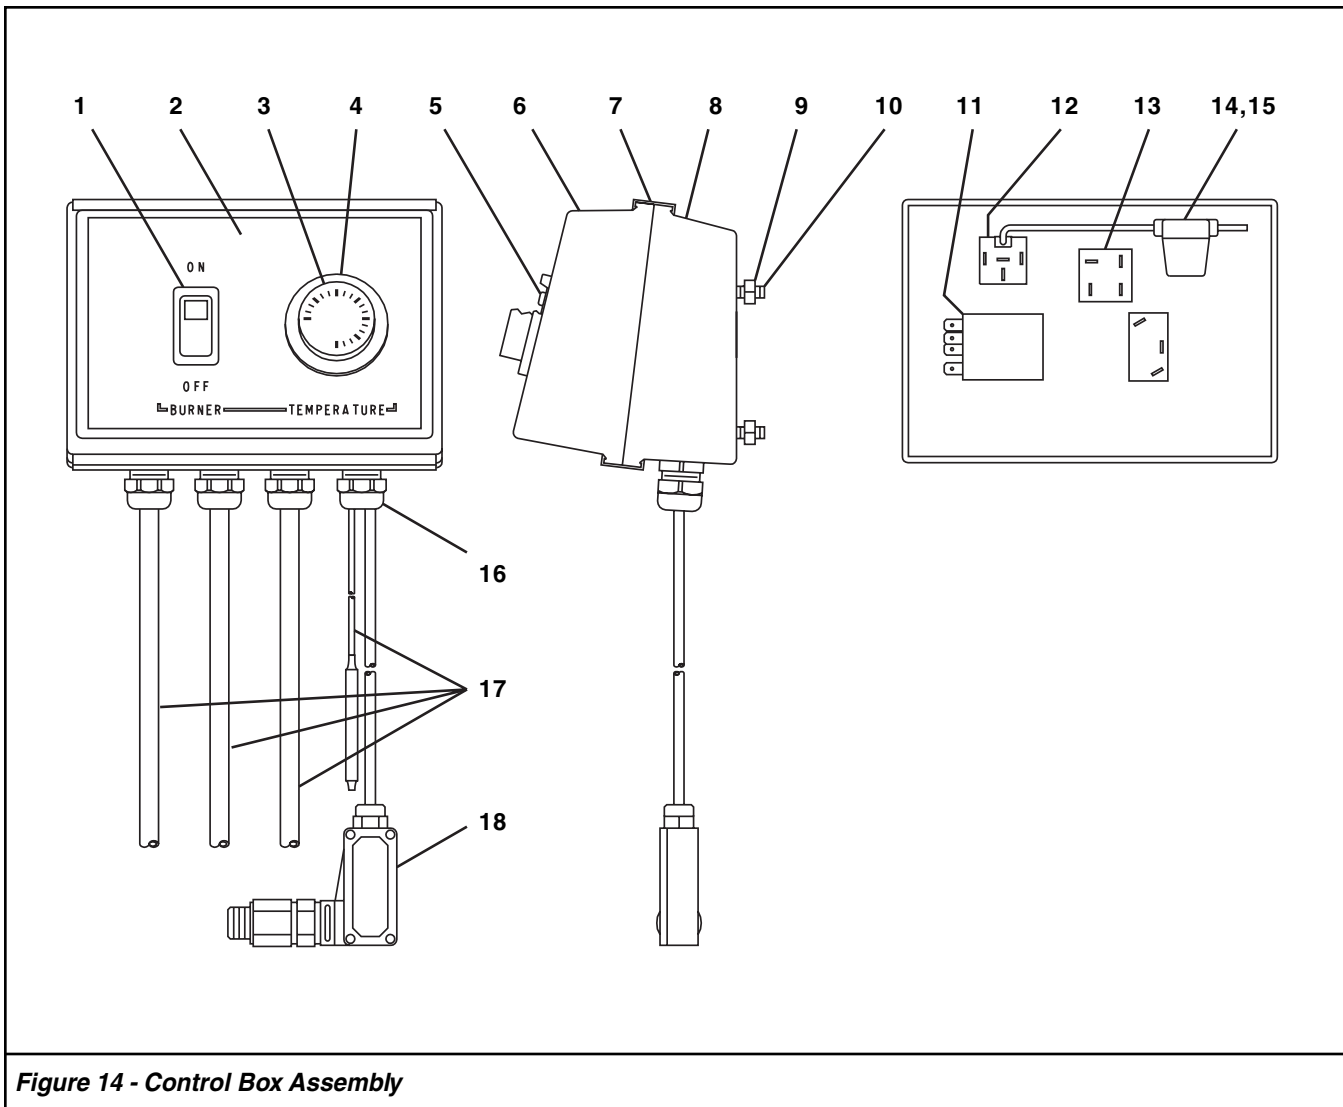

Ref. No.	Part No.	Description	Qty.
15	■	Flat Washer 5/16"	7
16	799362	Crownlock Nut 5/16" - 18	3
17	817322	Hubcap	4
18	848616	Push Nut	4
19	■	Flat Washer 5/8"	8
20	983013	Wheel	4
21	815329	Snap Bushing	1
22	860232	Voltage Regulator	1
23	218189	Regulator Harness	1
24	■	Locknut 1/4" - 20	2
25	■	Flat Washer 1/4"	2
26	■	Locknut 5/16" - 18	4

Ref. No.	Part No.	Description	Qty.
7	890783	Tag Gasoline Engine	1
8	444462	Decal Caution Gasoline	1
9	232025	Decal Important Battery	1
10	646026	Decal Carbon Monoxide	1
11	646115	Decal Hot Surface	1

Figure 14 - Control Box Assembly