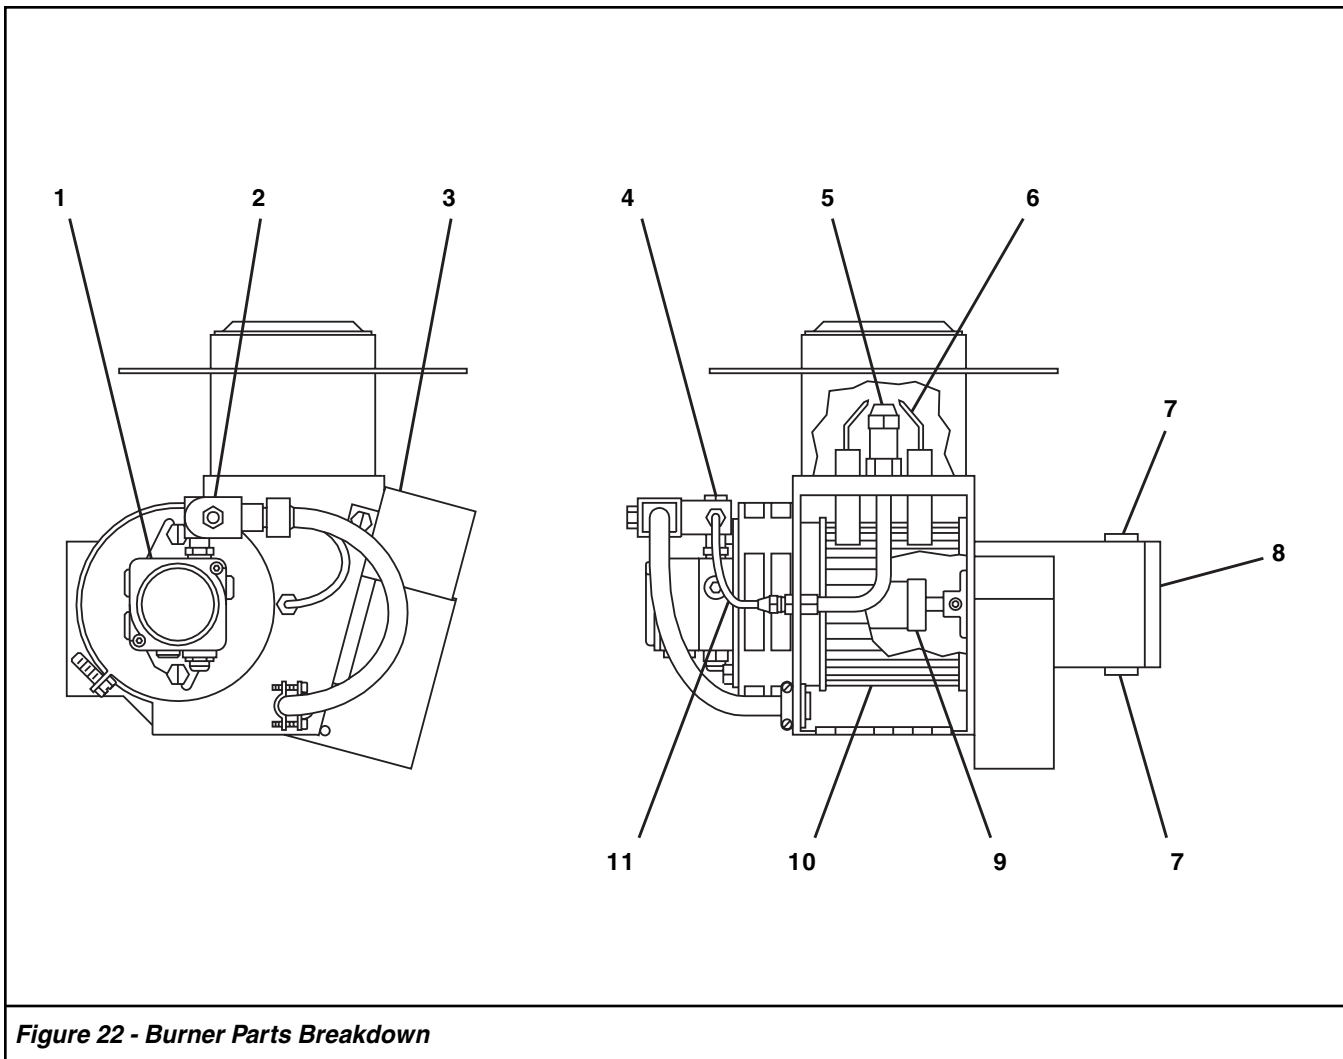

Figure 22 - Burner Parts Breakdown

Ref. No.	Part No.	Description	Qty.
1	919791	Fuel Pump	1
2	944422	Solenoid Valve	1
3	890906	Ignitor	1
4	901230	Solenoid Metering Bolt	1
5	900650	Nozzle	1
6	661302	Electrode (Pair)	1
7	753167	Brush Kit	2
8	784353	Motor	1

Ref. No.	Part No.	Description	Qty.
9	825924	Coupling	1
10	676865	Blower Fan	1
11	880806	Fuel Line	1
NS	875312	Relay	1
NS	895312	Timer	1
NS	890916	Terminal Block	1
NS	877667	Tune Up Repair Kit	1
NS = Not Shown