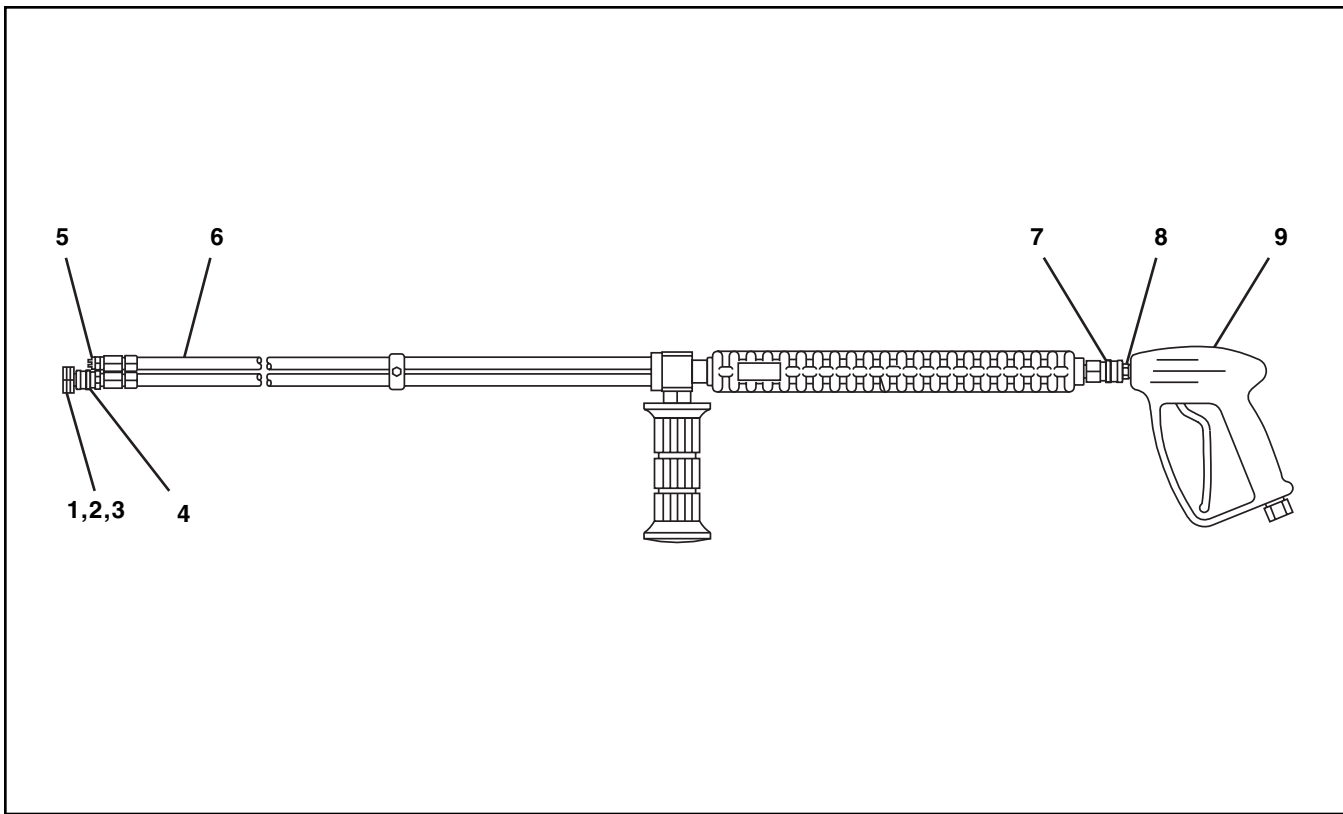

Figure 20 - Trigger Gun/Dual Lance Wand Assembly

Ref. No.	Part No.	Description	Qty.
1	799177	Pressure Nozzle (Red)	1
2	799178	Pressure Nozzle (Yellow)	1
3	799179	Pressure Nozzle (White)	1
4	826170	Quick Disconnect	1
5	900958	Detergent Nozzle	1
6	☼ 936686	Dual Lance Wand	1

Ref. No.	Part No.	Description	Qty.
7	826169	Quick Disconnect	1
8	915786	Quick Disconnect Plug	1
9	* 691867	Trigger Gun	1
Replacement Parts			
	☼ 859762	Insulator Grip Assembly	1
	* 753179	Trigger Gun Repair Kit	1