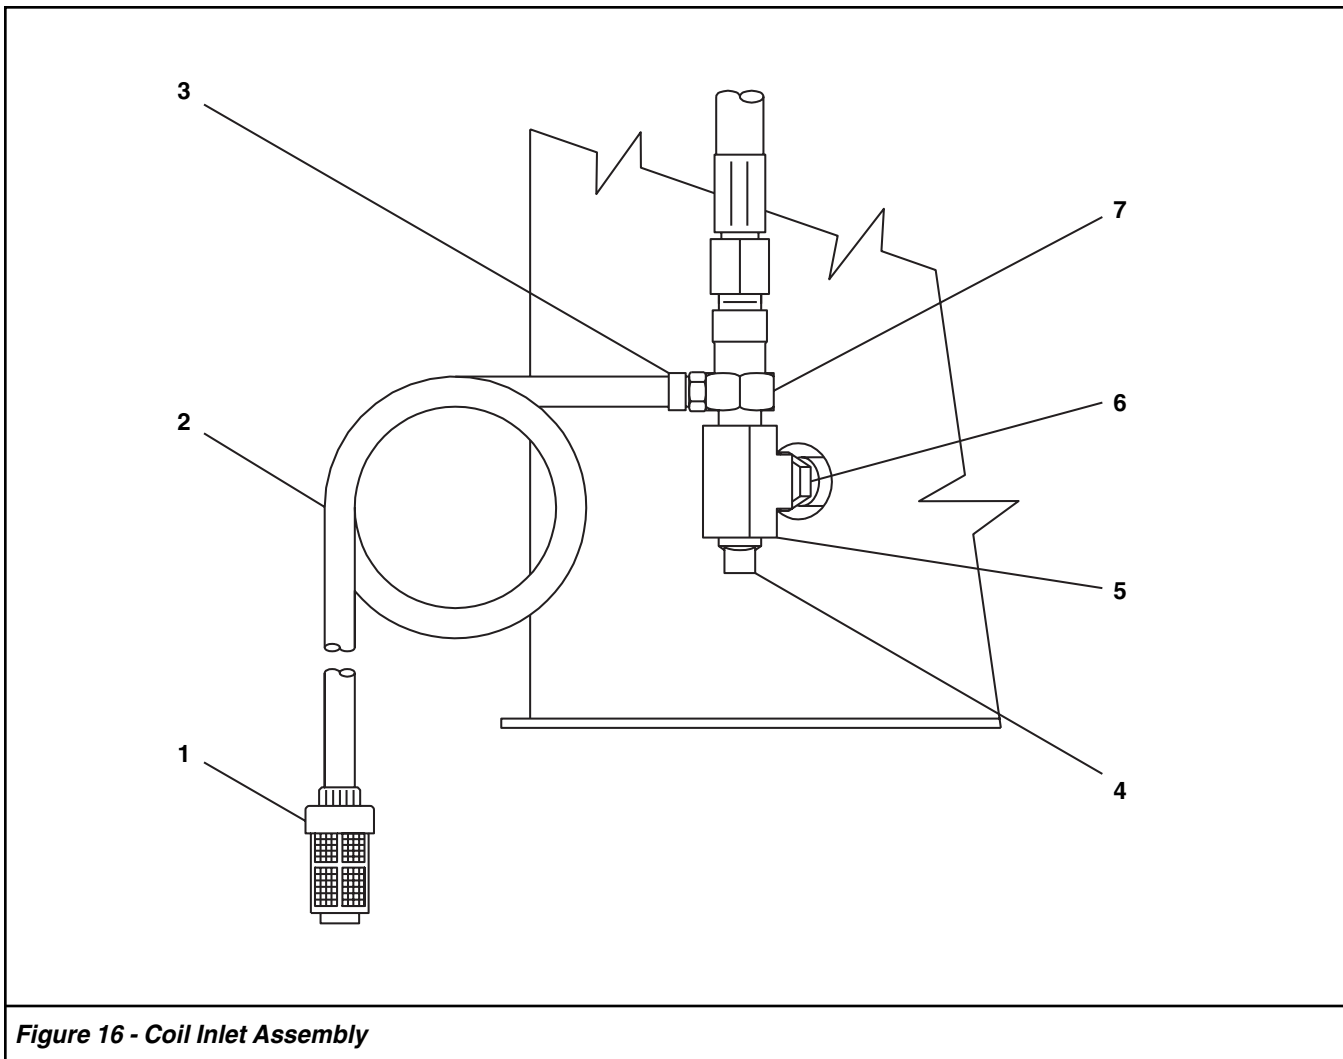

Ref. No.	Part No.	Description	Qty.
7	■	Screw (4 mm x 6 mm)	1
8	780565	Copper Washer	2
9	915630	Plug 3/8"	2
10	698247	Hex Nipple 1/2" x 2"	1

■ Standard hardware item available locally.

Figure 16 - Coil Inlet Assembly