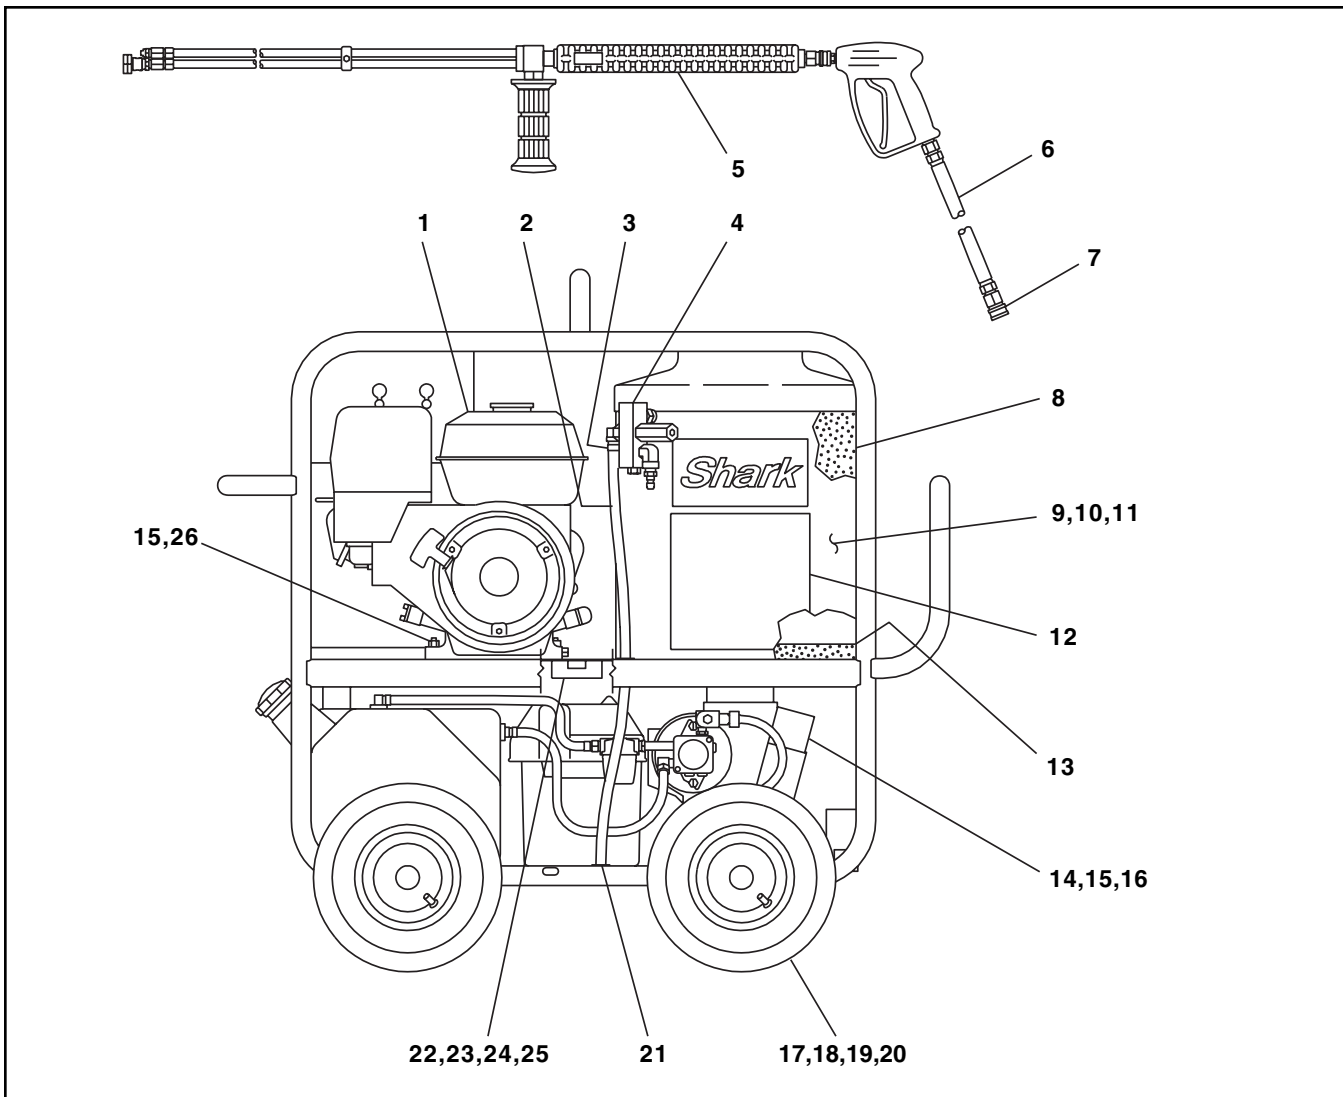

Figure 11 - Machine Assembly, Left Side View

Ref. No.	Part No.	Description	Qty.
1	375448	Chassis	1
2	646089	Decal Warnings	1
3	444469	Decal Shark Detergent	1
4	Fig. 16	Coil Inlet Assembly	1
5	829980	Shark Logo Plate	2
6	926598	Rivet	8
7	213044	Burner Exhaust Vent	1
8	268004	Insulation	1
9	860102	Retaining Ring	1
10	824115	Vent Clip	4
11	Fig. 17	Pump Assembly	1
12	■	Bolt 3/8" - 16 x 1-3/8"	4
13	■	Lock Washer 3/8"	4

Ref. No.	Part No.	Description	Qty.
14	Fig. 14	Control Box Assembly	1
15	826167	Strain Relief	2
16	703127	Strain Relief Nut	2
17	Fig. 19	Fuel Tank Assembly	1
18	834153	Decal Fuel Type	1
19	■	Bolt 1/4" - 20 x 1/2"	2
20	■	Flat Washer 1/4"	6
21	220119	Battery Box	1
22	890904	Battery Terminal	2
23	375292	Mounting Plate	1
24	■	Locknut 1/4" - 20	4

■ Standard hardware item available locally.

Figure 12 - Machine Assembly, Right Side View

Ref. No.	Part No.	Description	Qty.
1	661254	Engine 9 HP	1
2	961532	Tubing 3/8"]
3	823987	Hose Clamp	1
4	Fig. 15	Coil Outlet Assembly	1
5	Fig. 20	Trigger Gun/Dual Lance Wand	1
6	707226	Pressure Hose	1
7	826176	Quick Disconnect	1
8	268006	Insulation	1
9	375444	Coil Tank (925A)	1
	375449	Coil Tank (925SS)	1
10	■	Fender Washer 5/16"	4
11	■	Flange Nut 5/16" - 18	4
12	646047	Decal Troubleshooting	1
13	213191	Insulation	1
14	Fig. 21	Burner Assembly	1

Ref. No.	Part No.	Description	Qty.
15	■	Flat Washer 5/16"	7
16	799362	Crownlock Nut 5/16" - 18	3
17	817322	Hubcap	4
18	848616	Push Nut	4
19	■	Flat Washer 5/8"	8
20	983013	Wheel	4
21	815329	Snap Bushing	1
22	860232	Voltage Regulator	1
23	218189	Regulator Harness	1
24	■	Locknut 1/4" - 20	2
25	■	Flat Washer 1/4"	2
26	■	Locknut 5/16" - 18	4