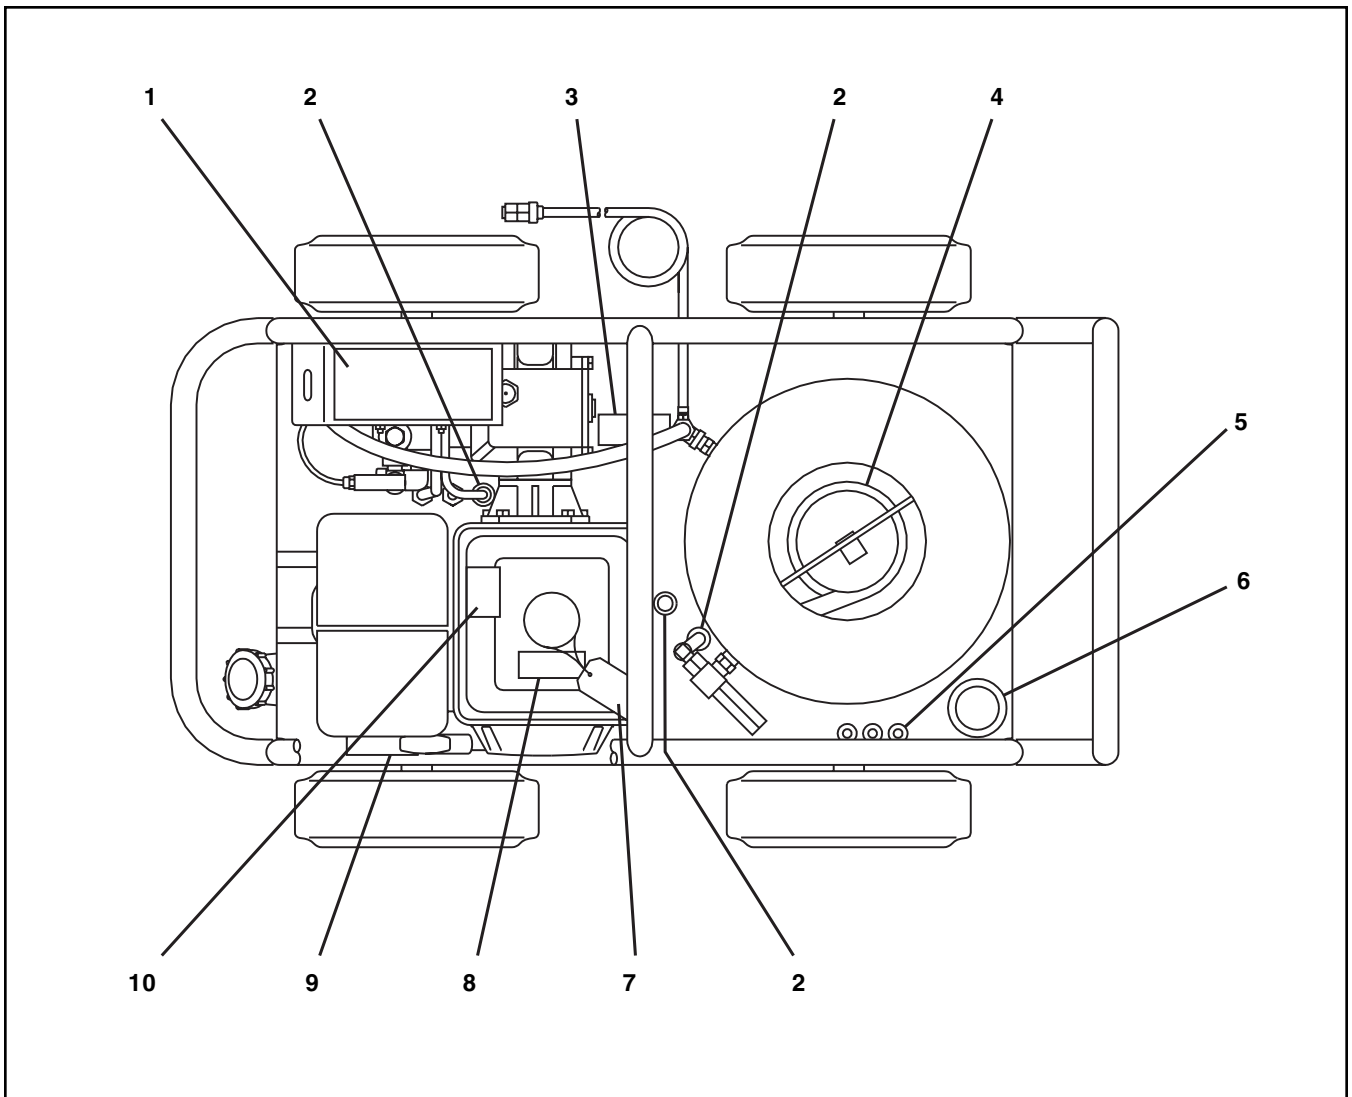

Ref. No.	Part No.	Description	Qty.
15	■	Flat Washer 5/16"	7
16	799362	Crownlock Nut 5/16" - 18	3
17	817322	Hubcap	4
18	848616	Push Nut	4
19	■	Flat Washer 5/8"	8
20	983013	Wheel	4
21	815329	Snap Bushing	1
22	860232	Voltage Regulator	1
23	218189	Regulator Harness	1
24	■	Locknut 1/4" - 20	2
25	■	Flat Washer 1/4"	2
26	■	Locknut 5/16" - 18	4

* Order amount needed in feet.

■ Standard hardware item available locally.

Figure 13 - Machine Assembly, Top View

Ref. No.	Part No.	Description	Qty.
1	646088	Decal Operating Instruction	1
2	815329	Snap Bushing	3
3	834154	Decal Winterize	1
4	226222	Coil	1
5	859815	Grommet (Nozzle Holder)	3
6	859806	Grommet	1