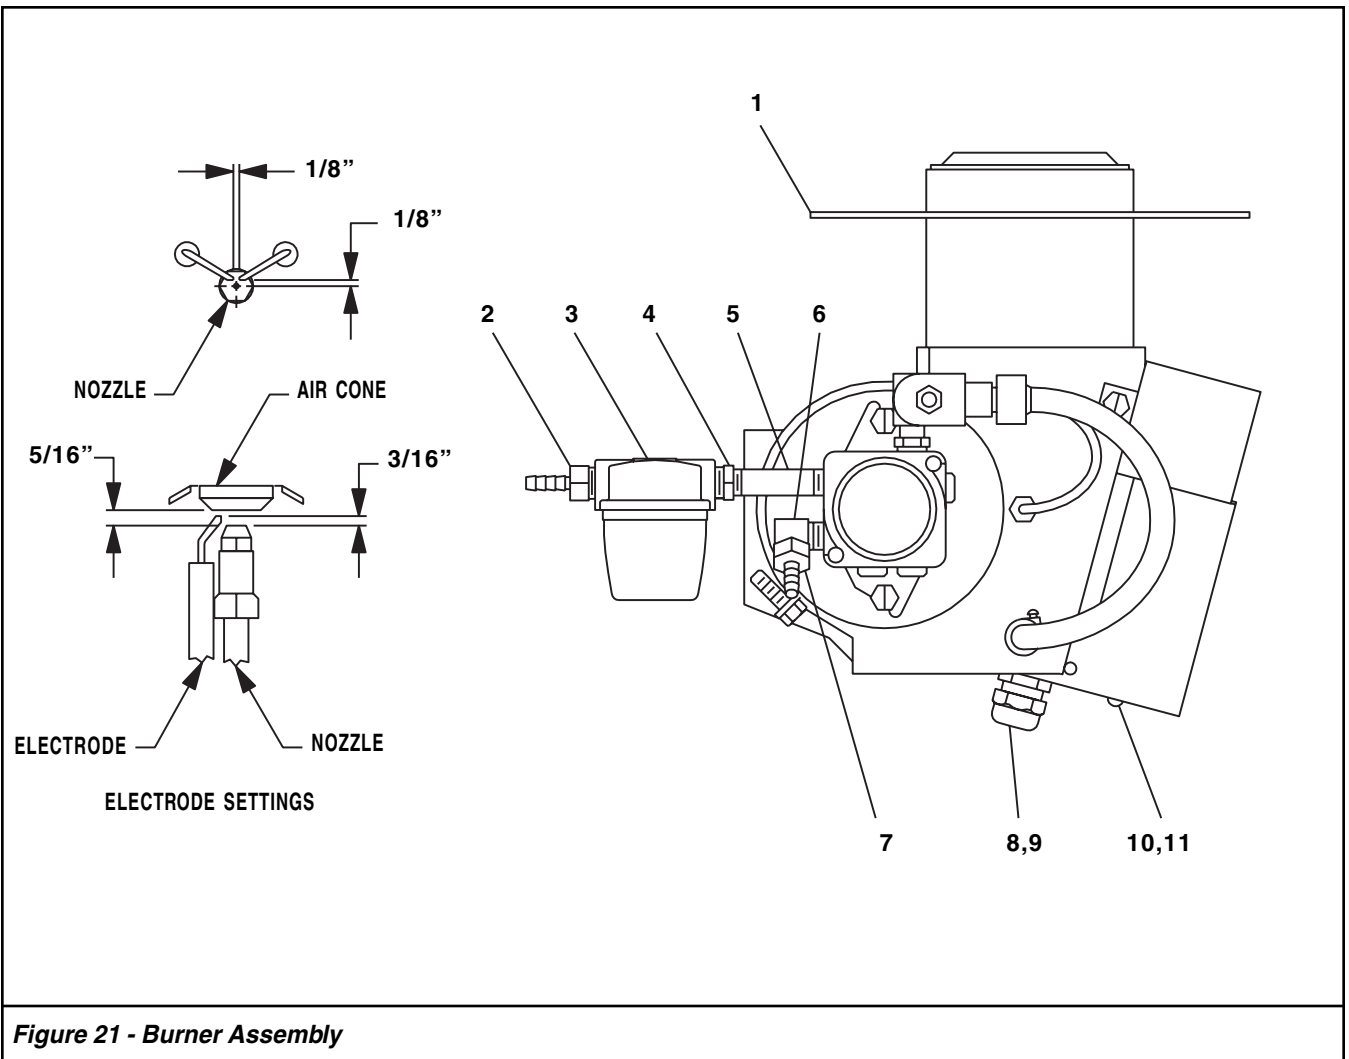

Figure 21 - Burner Assembly

Ref. No.	Part No.	Description	Qty.
1	615850	Burner Fig. 22	1
2	698023	Nipple 3/8" x 1/4" Hose	1
3	⊕ 851080	Fuel Filter	1
4	615279	Reducer Bushing 3/8" x 1/4"	1
5	698200	Pipe Nipple 1/4" x 2-1/2"	1
6	661257	Street Elbow 1/4"	1
7	698020	Nipple 1/4" x 1/4" Hose	1

Ref. No.	Part No.	Description	Qty.
8	826167	Strain Relief	1
9	703127	Strain Relief Nut	1
10	■	Screw #6 - 32 x 1"	1
11	■	Locknut #6 - 32	1

■ Standard hardware item available locally.

Replacement Parts

⊕	875490	Filter Element	1