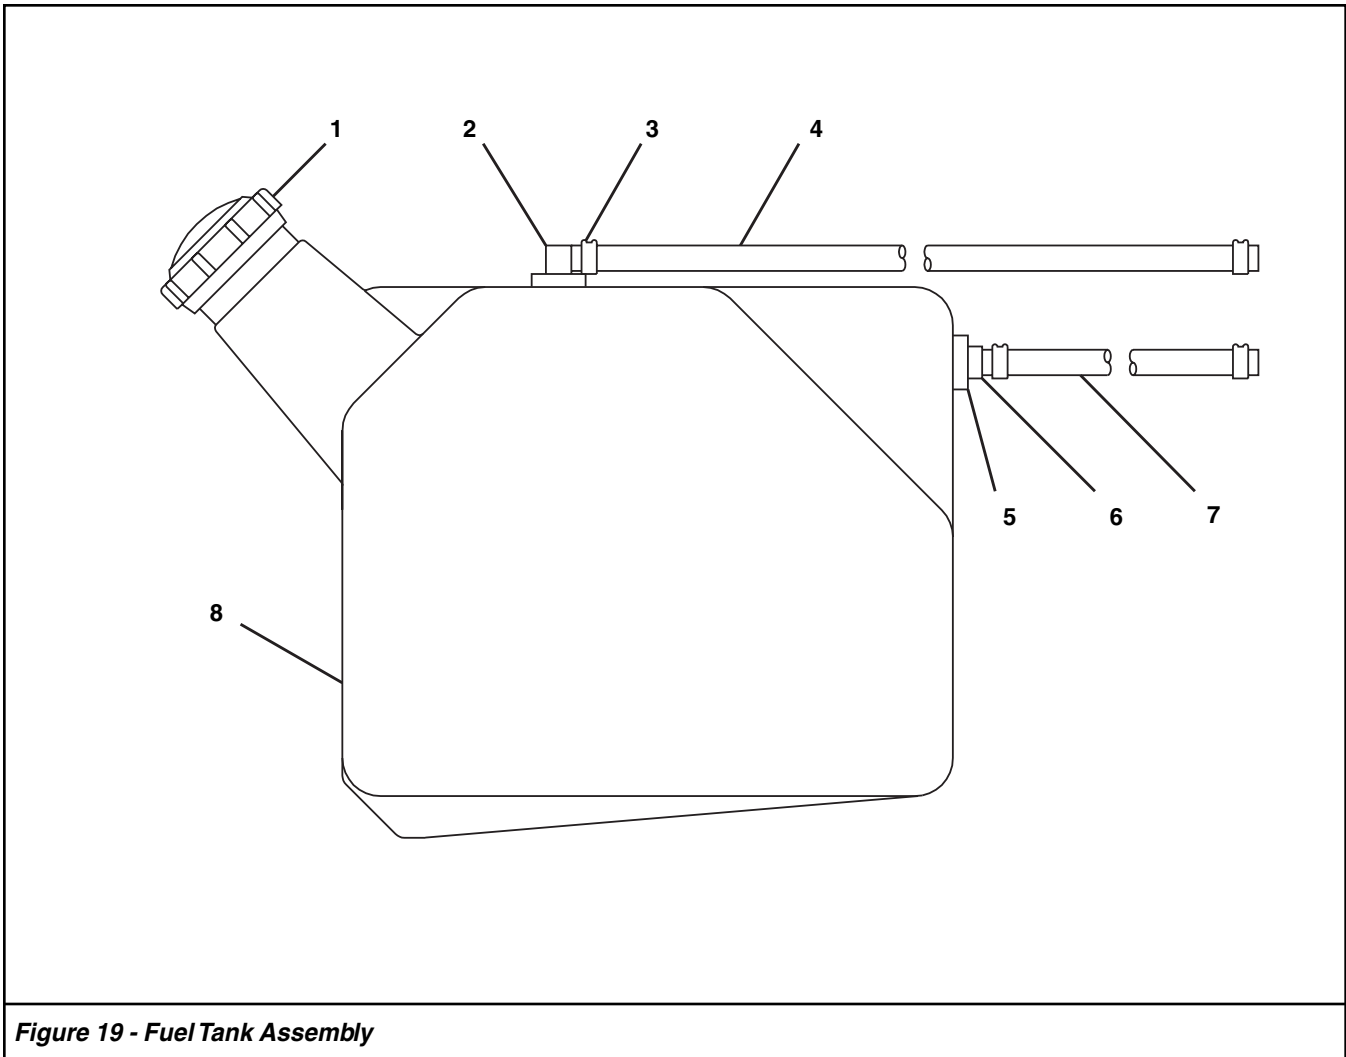

Figure 19 - Fuel Tank Assembly

Ref. No.	Part No.	Description	Qty.
1	817312	Fuel Tank Cap	1
2	661277	Elbow 1/4" Hose x Stand Pipe	1
3	823988	Hose Clamp	4
4	707116	Hose 1/4" Green	*
5	815230	Bushing	2

Ref. No.	Part No.	Description	Qty.
6	309294	Nipple 3/8" Hose x 1/4" Hose	1
7	867368	Hose 1/4" Black	*
8	890890	Fuel Tank	1

* Order amount needed in feet.