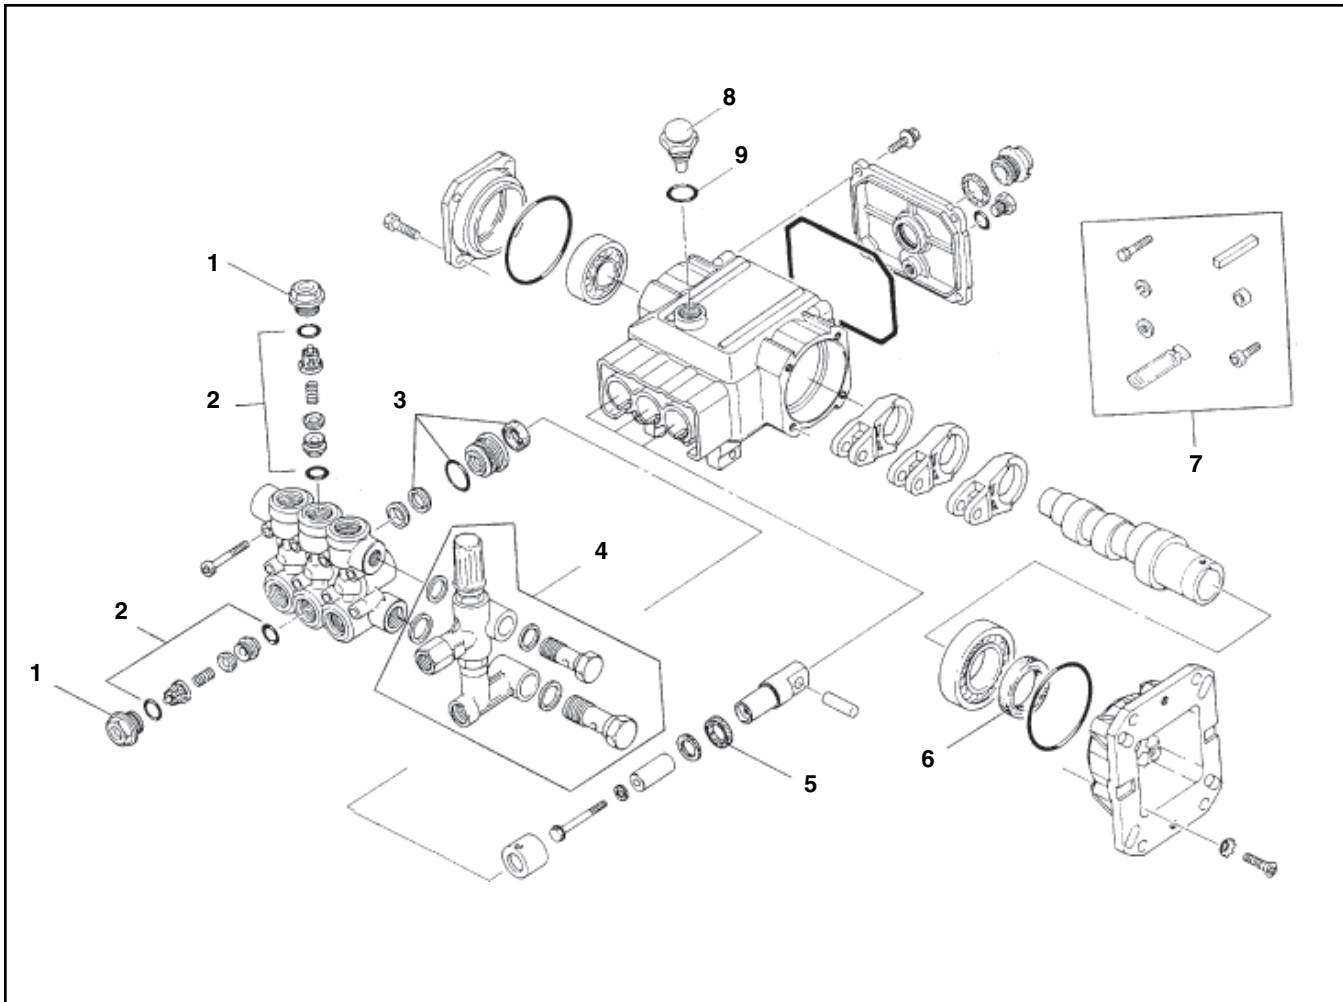

Ref. No.	Part No.	Description	Qty.
6	801139	Garden Hose Connector	1
7	856035	Garden Hose Connector Gasket	1
8	844758	Street Elbow 1/2"	1
9	915567	Plug Pipe 1/2"	1

Figure 18 - Pump, Exploded View

Ref. No.	Part No.	Description	Qty.
1	835225	Valve Plug	6
2	753164	Check Valve Kit	6
3	753165	Plunger Seal Kit	3
4	⊕ 755250	Unloader Assembly	1
5	885426	Crankcase Oil Seal	3
6	885425	Crankshaft Oil Seal	1