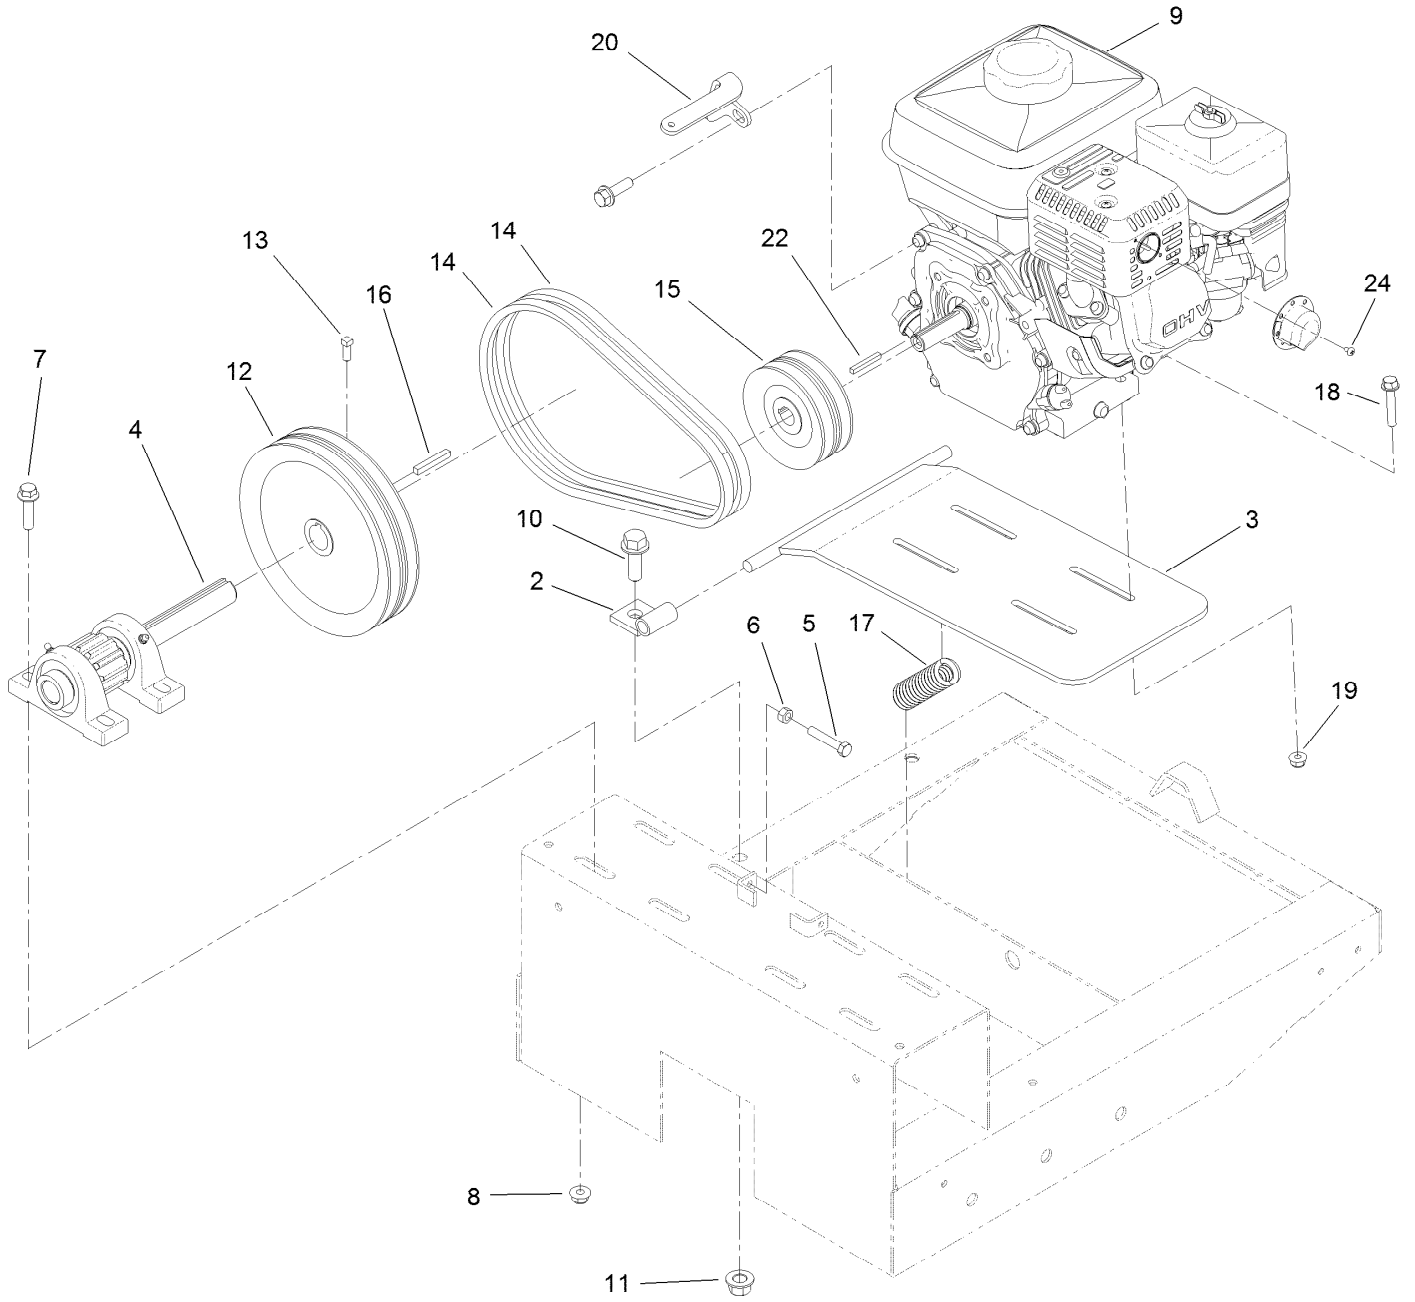

Drive Assembly

Drive Assembly (continued)

<i>Ref.</i>	<i>Part Number</i>	<i>Qty.</i>	<i>Description</i>	<i>Ref.</i>	<i>Part Number</i>	<i>Qty.</i>	<i>Description</i>
2	ST57786-03	2	Mount-Motor	13	120-6474	2	Screw-Set, SQH
3	ST39557-03	1	Base-Motor	14	ST34052	2	Belt-V
4	131-5704	1	Pinion ASM	15	ST38449	1	Sheave
5	322-41	1	Screw-HH	16	7-0238	1	Key-Square
6	3217-6	1	Nut-Hex	17	ST34849	1	Spring
7	114-4681	4	Screw-HHF	18	108-3742	4	Screw-HHF
8	104-8301	4	Nut-Flange, NI	19	104-8301	4	Nut-Flange, NI
9	125-4812	1	Engine-Honda, Gx240 ●	20	127-1665-03	1	Guide-Belt
10	100-6116	2	Screw-HHF	22	7-0238	1	Key-Square
11	99-5107	2	Nut-Lock	24	127-7578	3	Screw-HWH
12	ST38450	1	Sheave				

● Obtain parts from www.honda-engines.com