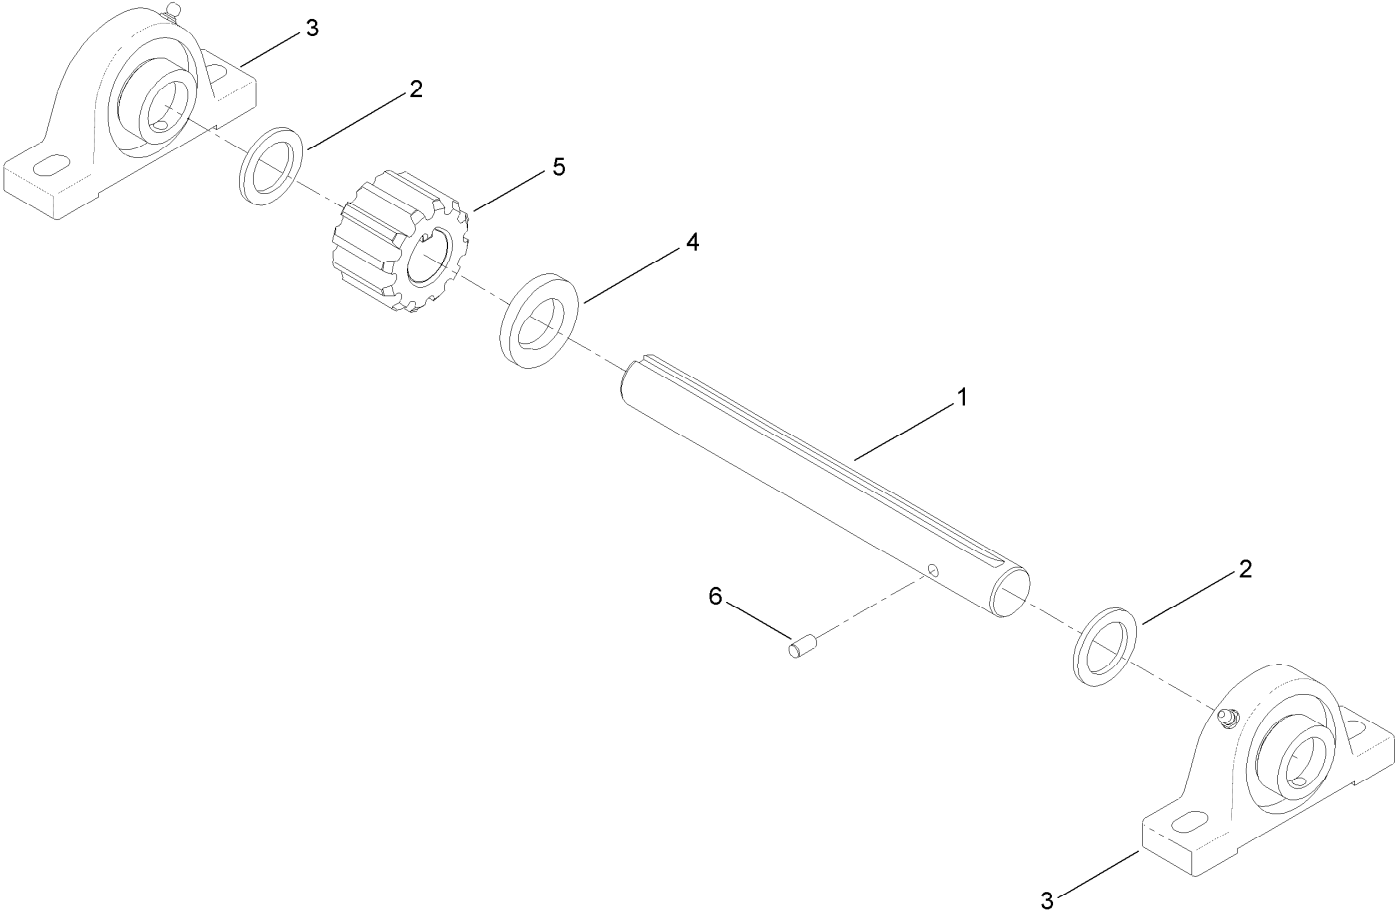

Pinion Assembly No. 131-5707

Pinion Assembly No. 131-5707 (continued)

<i>Ref.</i>	<i>Part Number</i>	<i>Qty.</i>	<i>Description</i>
1	131-5705	1	Shaft-Pinion
2	3-8514	2	Washer-Thrust
3	ST32208	2	Bearing-Block, Pillow

<i>Ref.</i>	<i>Part Number</i>	<i>Qty.</i>	<i>Description</i>
4	131-5706	1	Washer
5	ST57625	1	Gear-Spur
6	95-0715	1	Pin-Dowel