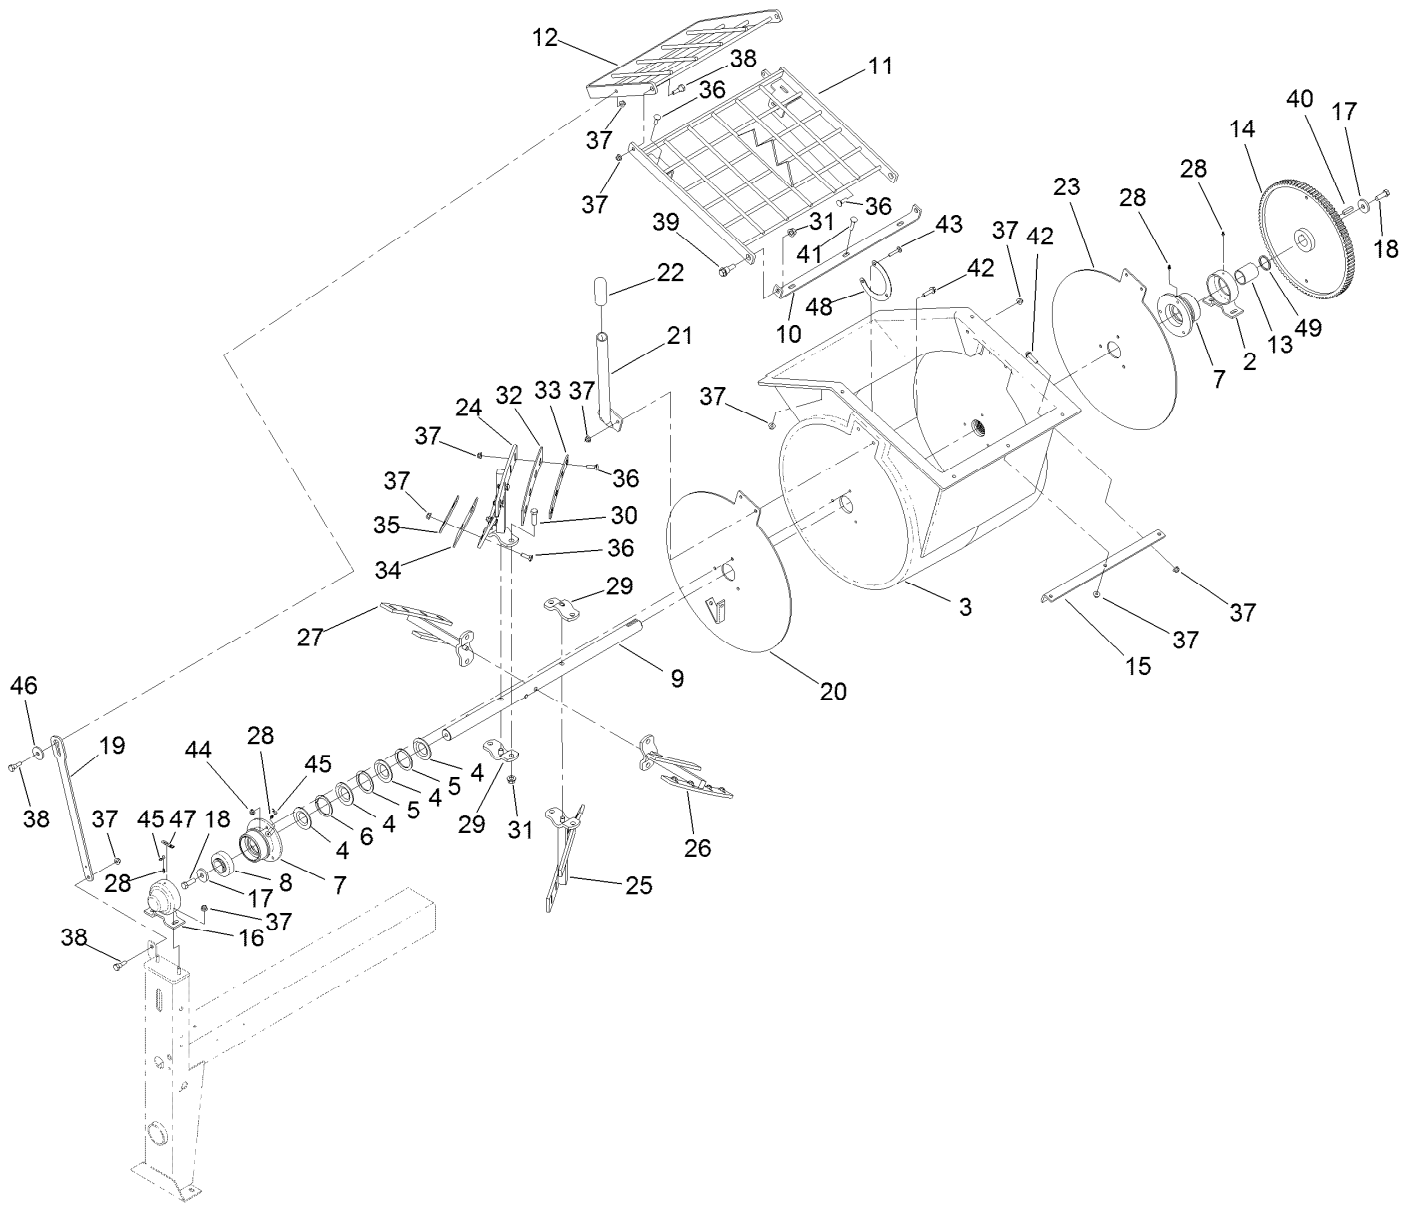

Drum Assembly

Drum Assembly (continued)

<i>Ref.</i>	<i>Part Number</i>	<i>Qty.</i>	<i>Description</i>	<i>Ref.</i>	<i>Part Number</i>	<i>Qty.</i>	<i>Description</i>
2	ST24021-01	1	Trunnion	26	ST45852-01	1	Paddle
3	127-2876	1	Drum	27	ST45853-01	1	Paddle
4	ST32324	8	Seal-Drum	28	ST46042	4	Fitting-Grease
5	ST24017	4	Washer-Flat	29	ST24107-01	2	Clamp
6	ST25881	2	Washer-Split	30	325-7	6	Screw-HH
7	ST32326-01	2	Housing-Bearing	31	99-5107	8	Nut-Lock
8	ST32003	2	Bearing-Ball	32	132-4142	4	Blade-Rubber, Long
9	ST45844-01	1	Shaft-Drum	33	ST24104-01	4	BAR-Backer, Long
10	ST45838-01	1	Bracket-Guard, Mount	34	132-4143	2	Blade-Rubber, Short
11	125-6288-01	1	Guard-Drum	35	ST42707-01	2	BAR-Backer, Side
12	125-6289-01	1	Guard-Moveable	36	3231-25	24	Bolt-CARR
13	ST25909	1	Spacer-Shaft, Drum	37	104-8301	43	Nut-Flange, NI
14	ST26933-03	1	Gear-94 Teeth	38	80-1300	4	Bolt-Shoulder
15	ST45856-01	1	Bracket-Support, Guard	39	116-0780	2	Screw-Shoulder, HHF
16	ST36574-01	1	Trunnion-Capped	40	ST81060	1	Key-Square
17	ST26326	2	Washer-Flat	41	3231-5	3	Screw-CARR
18	325-6	2	Screw-HH	42	114-4681	8	Screw-HHF
19	125-6290-03	1	BAR-Guard, Lifter	43	3230-5	6	Screw-CARR
20	ST45845-01	1	End-Drum	44	104-8300	6	Nut-Flange, NI
21	ST24406-01	1	Handle	45	ST47001	4	Cap-Plug
22	ST47023	1	Grip-Hand	46	106-2008	1	Washer-Thrust
23	ST45846-01	1	End-Drum	47	125-8175	2	Decal-Grease
24	ST45848-01	1	Paddle	48	127-1666-01	2	Spacer-Bolt
25	ST45849-01	1	Paddle	49	ST44284	1	Spacer-Shaft, Drum