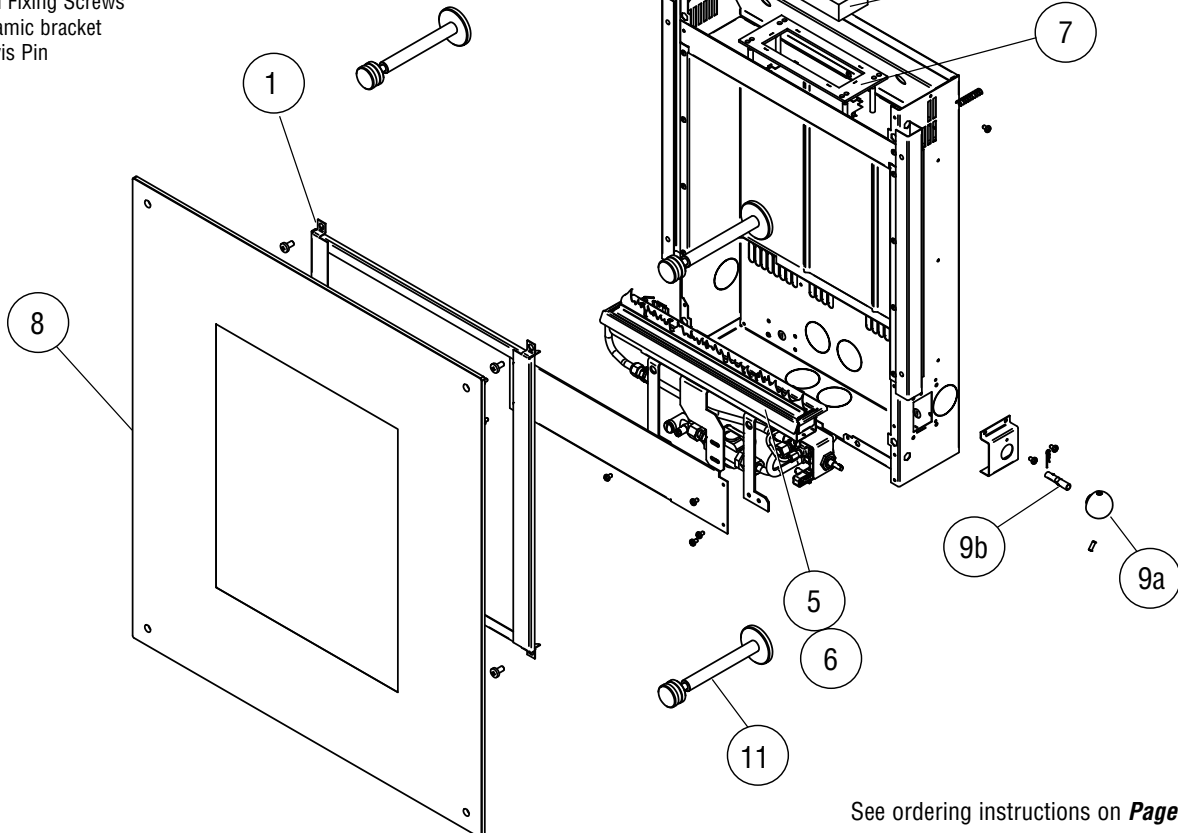

- ① Hardware kits consists of the following:
 6 ea. No.8 x 5/16 Screw Pozi Pan Head
 6 ea. M6 x 12 Screw Pozi Pan Head BZP
 6 ea. M4 x 12 Screw Pozi Pan Head Black
 1 ea. Rubber Grommet
 4 ea. Wall Plug
 4 ea. Wall Fixing Screws
 2 ea. Ceramic bracket
 2 ea. Clevis Pin