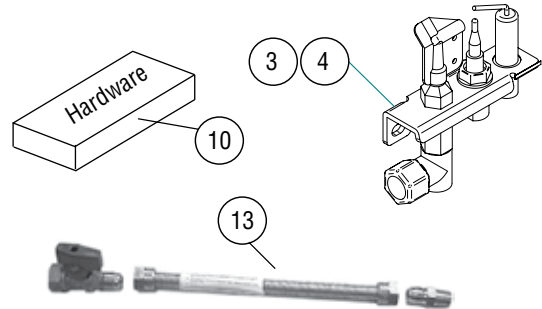

OTL US

REPLACEMENT PARTS - Elite® CVF - NG AND ELITE CVF - LP

Replacement Parts		
Item #	Cat. No.	Description
1	H7009	Glass Door Assembly
2	H6060	Catalyst
3	H6061	Pilot Assembly, Natural Gas
4	H6999	Pilot Assembly, Propane Gas
5	H7010	Burner Assembly, Natural Gas
6	H7011	Burner Assembly, Propane Gas
7	H6062	Catalyst Gasket
8	H7007	Decorative Glass Facia
9a	H7002	Ball Knob
9b	H7040	Knob Spindle
10	H7006	Hardware Kit ①
11	H7042	Decorative Spring-Loaded Corner Posts (4 each)
12	H7322	Fitting Template
Optional Parts		
13	93L32	FFGC Flex Gas Line Kit

- ① Hardware kits consists of the following:
 6 ea. No.8 x 5/16 Screw Pozi Pan Head
 6 ea. M6 x 12 Screw Pozi Pan Head BZP
 6 ea. M4 x 12 Screw Pozi Pan Head Black
 1 ea. Rubber Grommet
 4 ea. Wall Plug
 4 ea. Wall Fixing Screws
 2 ea. Ceramic bracket
 2 ea. Clevis Pin