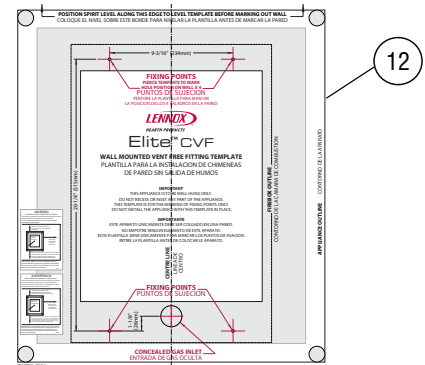

- ① Hardware kits consists of the following:
 6 ea. No.8 x 5/16 Screw Pozi Pan Head
 6 ea. M6 x 12 Screw Pozi Pan Head BZP
 6 ea. M4 x 12 Screw Pozi Pan Head Black
 1 ea. Rubber Grommet
 4 ea. Wall Plug
 4 ea. Wall Fixing Screws
 2 ea. Ceramic bracket
 2 ea. Clevis Pin