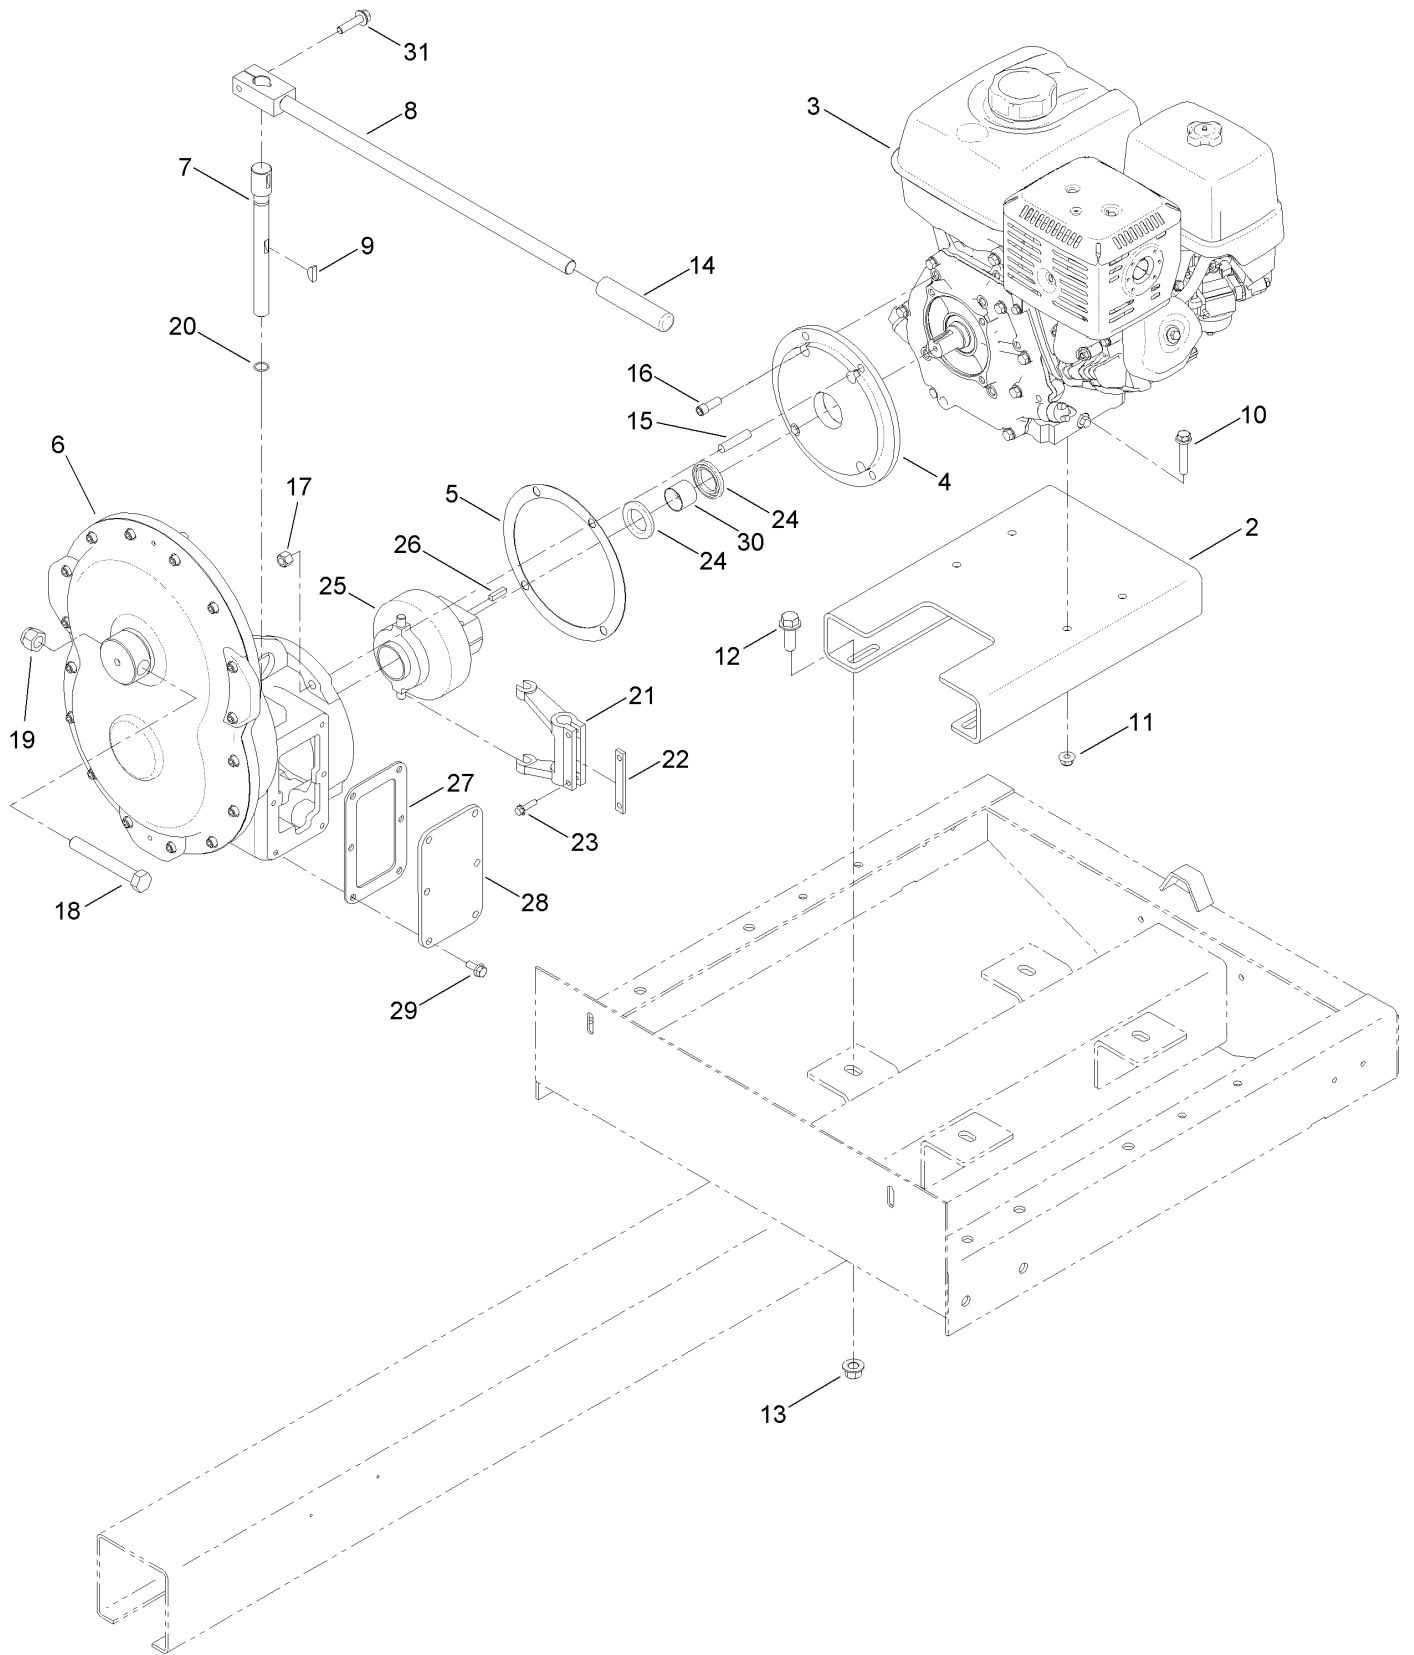

Engine and Gearcase Assembly

Engine and Gearcase Assembly (continued)

<i>Ref.</i>	<i>Part Number</i>	<i>Qty.</i>	<i>Description</i>	<i>Ref.</i>	<i>Part Number</i>	<i>Qty.</i>	<i>Description</i>
2	ST28399-03	1	Base-Motor	17	3296-48	4	Nut-Lock, NI
3	125-4993	1	Engine-Honda, Gx340 ●	18	327-23	1	Screw-HH
4	ST28398	1	Adaptor-Engine	19	3296-53	1	Nut-Lock, NI
5	ST27010	1	Gasket-Adapter, Engine	20	ST47180	1	O-Ring
6	ST22075-03	1	Gearcase ASM	21	ST28093	1	Clutch
7	ST28094	1	Shaft-Clutch	22	ST28181	1	Spacer-Fork, Clutch
8	ST22099-03	1	Handle-Clutch	23	120-4654	2	Screw-HHF
9	3257-14	2	Key	24	ST32179	2	Seal-Shaft
10	108-3742	4	Screw-HHF	25	ST30401	1	Disconnect-Slip, Clutch
11	104-8301	4	Nut-Flange, NI	26	5-7280	1	Key
12	100-6116	4	Screw-HHF	27	ST32253	1	Gasket-Access, Clutch
13	99-5107	4	Nut-Lock	28	ST42461-03	1	Cover-Clutch Access
14	ST34765	1	Grip-Flex	29	3234-47	6	Screw-HHF
15	ST41039	4	Stud	30	ST28844	1	Bushing-Shaft
16	ST29469	4	Screw-HSH	31	114-4681	1	Screw-HHF

● Obtain parts from www.honda-engines.com