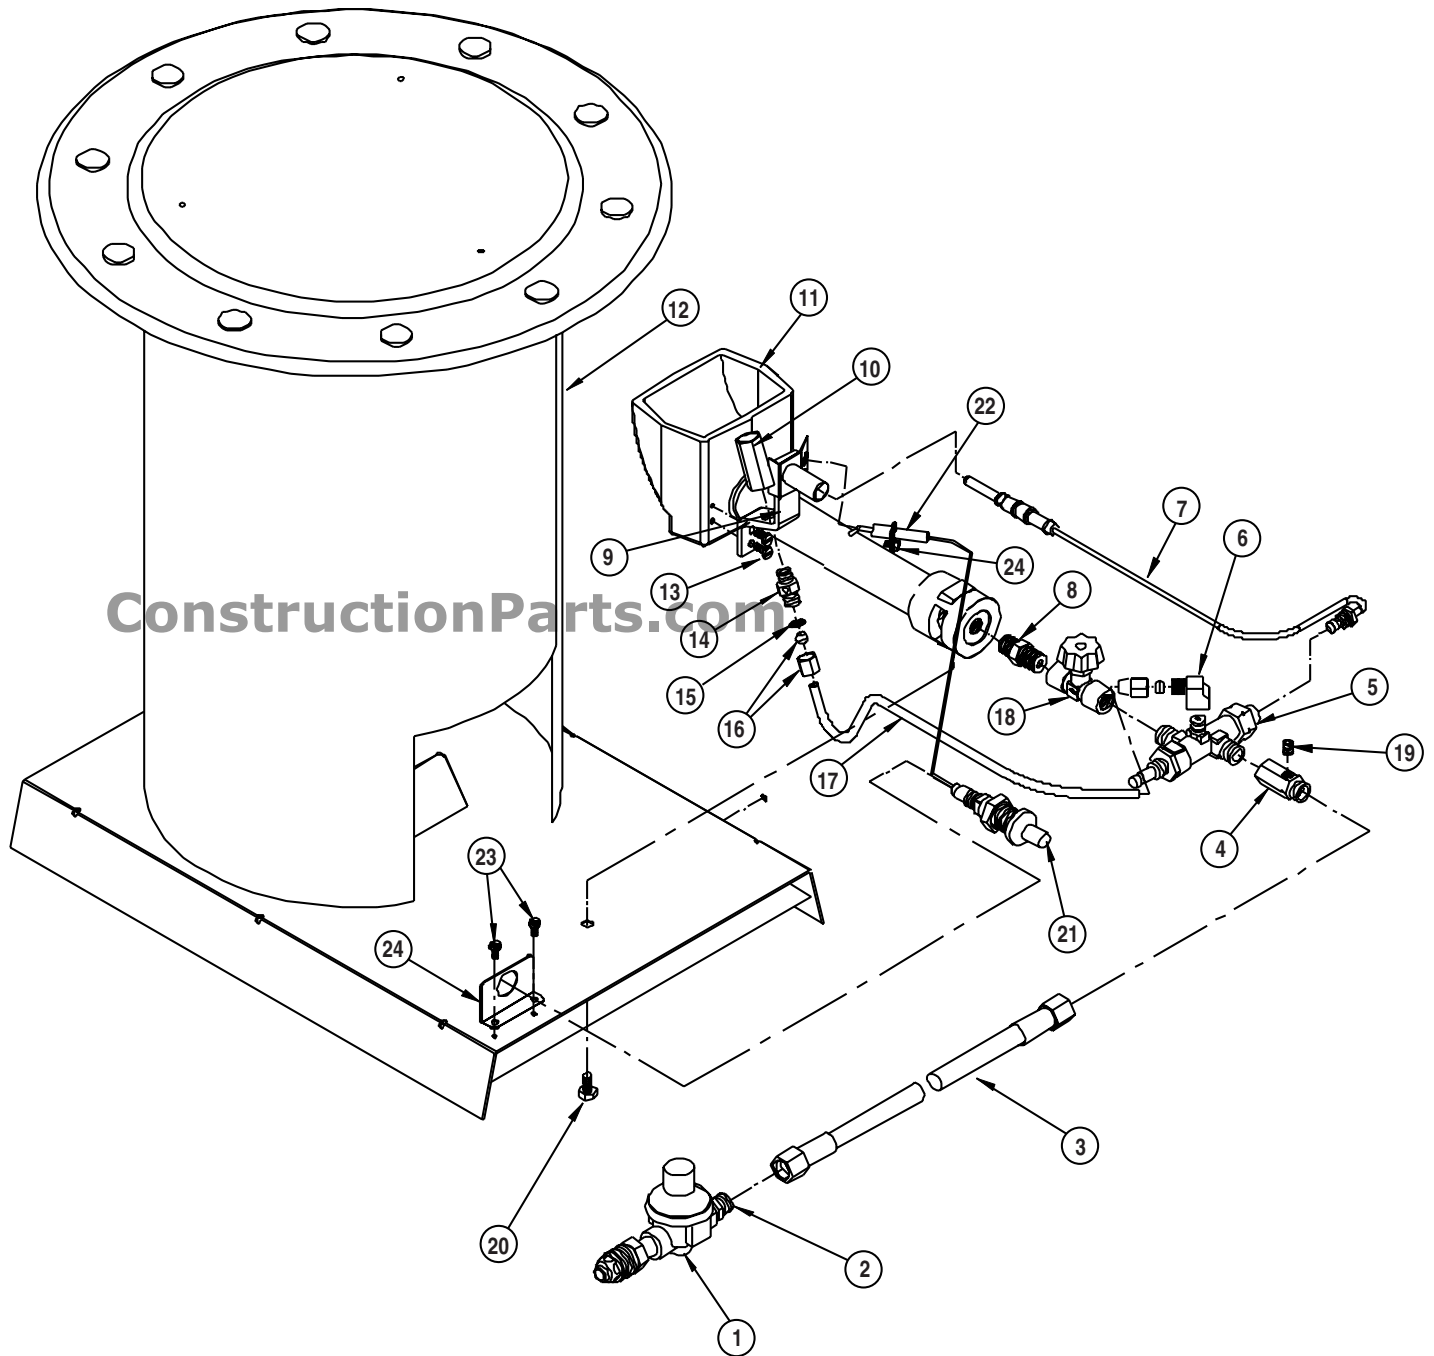

Parts Identification

Norseman 200 Plus US
Model 320C

888-634-4289

PARTS SCHEMATIC

ConstructionParts.com

888-634-4289

PARTS LIST

Item	Description	Part Number
1	Regulator, w/ POL and Hose Adapter	21788
2	Adapter, Hose	01098
3	Hose, 1/4 in. x 10 ft.	20242
4	Adapter, Hose, w/ Pressure Tap Plug	23633
5	Valve, Pilot Safety	07966
6	Ell w/nut and Sleeve	07968
7	Thermocouple	01090
8	Orifice Burner	22353
9	Bracket, Pilot, w/ Electrode Bracket and Bushing	23370
10	Head, Pilot	01079
11	Burner, Casting	03989
12	Case, Assembly w/Labels	23373
13	Screw	03068
14	Orifice, Pilot w/ Screen	01230
15	Screen	01722
16	Nut and Sleeve	01168
17	Tube, Pilot w/Nuts & Sleeves	20529
18	Valve, Manual Burner	20229
19	Plug, Pressure Tap	09271
20	Bolt	01151
21	Igniter	20280
22	Electrode, w/ Wire	20184
23	Screw	07288
24	Igniter Bracket	23372