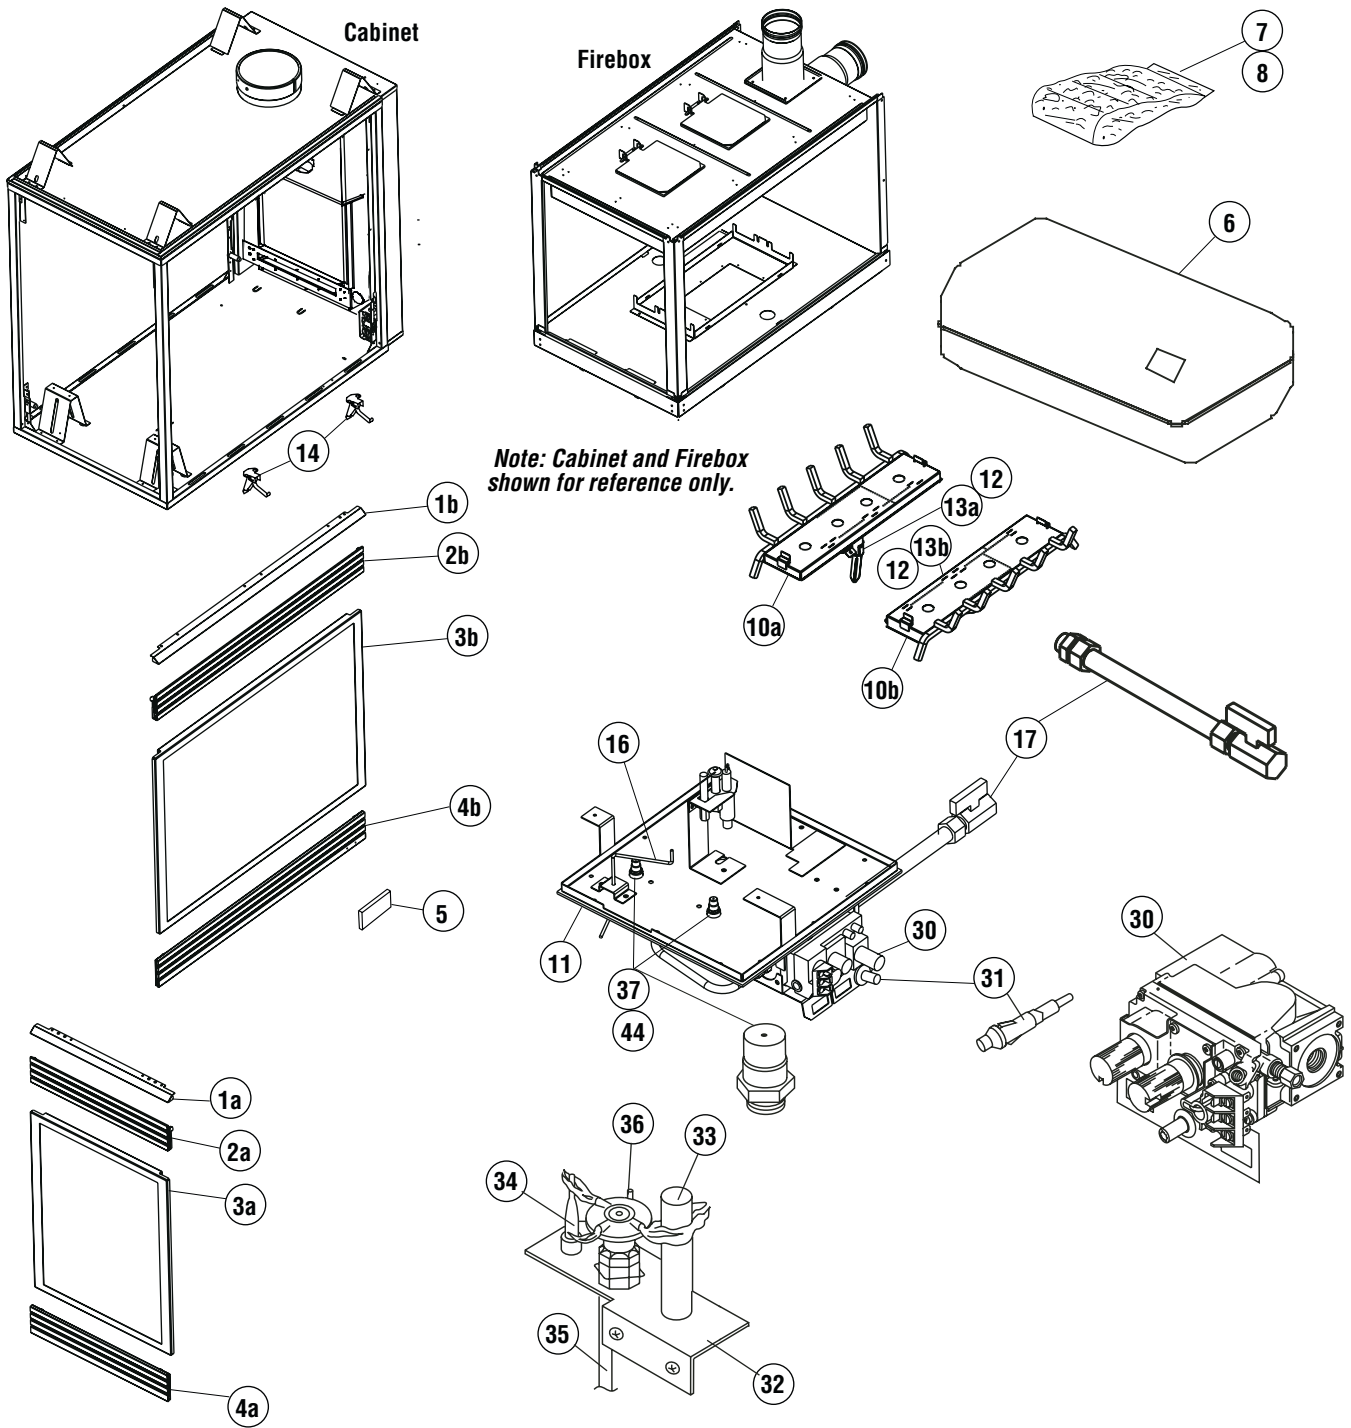

REPLACEMENT PARTS DIAGRAMS - MODELS SDV-ST/PF

NOTE: DIAGRAMS & ILLUSTRATIONS ARE NOT TO SCALE.

Lennox Hearth Products reserves the right to make changes at any time, without notice, in design, materials, specifications, prices and also to discontinue colors, styles and products. Consult your local distributor for fireplace code information.

HEARTH PRODUCTS