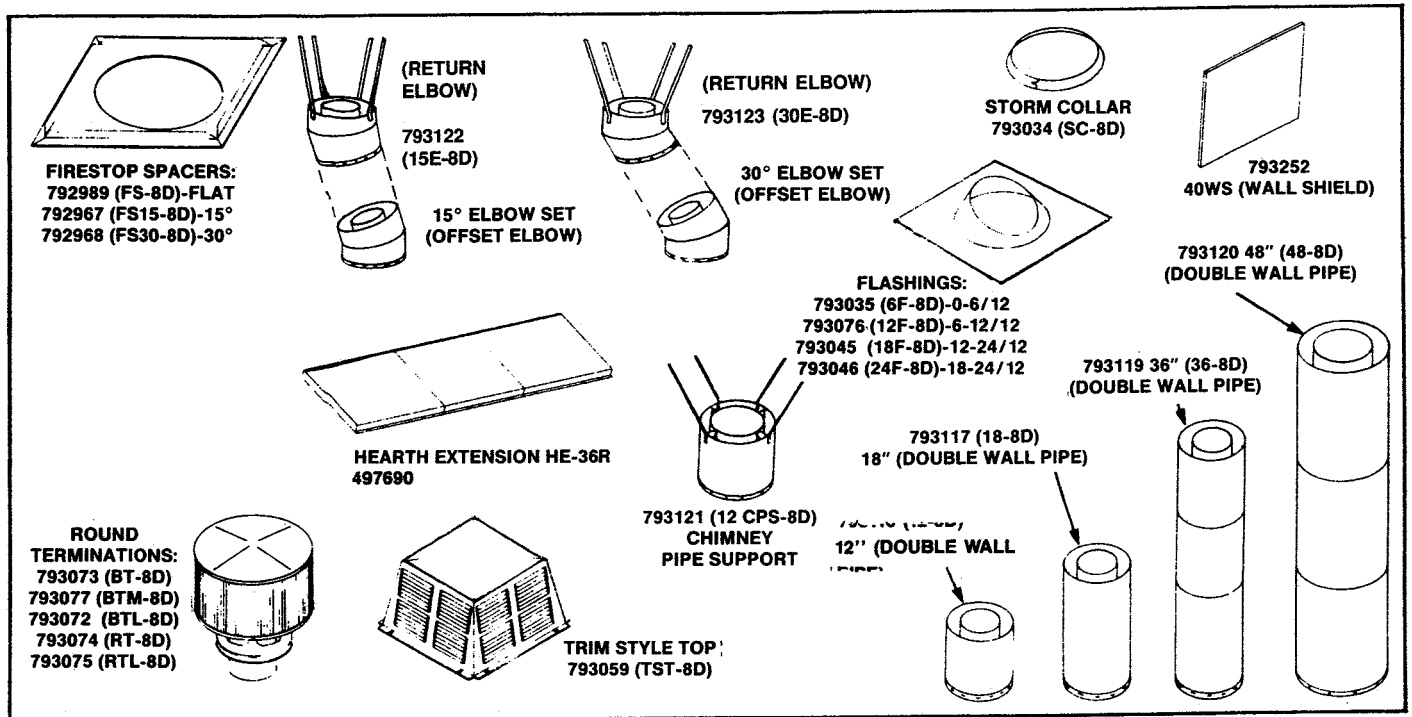

COMPONENT PARTS

U.L. LISTED FIREPLACE PARTS LISTED BELOW SHALL BE USED WITH THE DWF-36ST FIREPLACE.