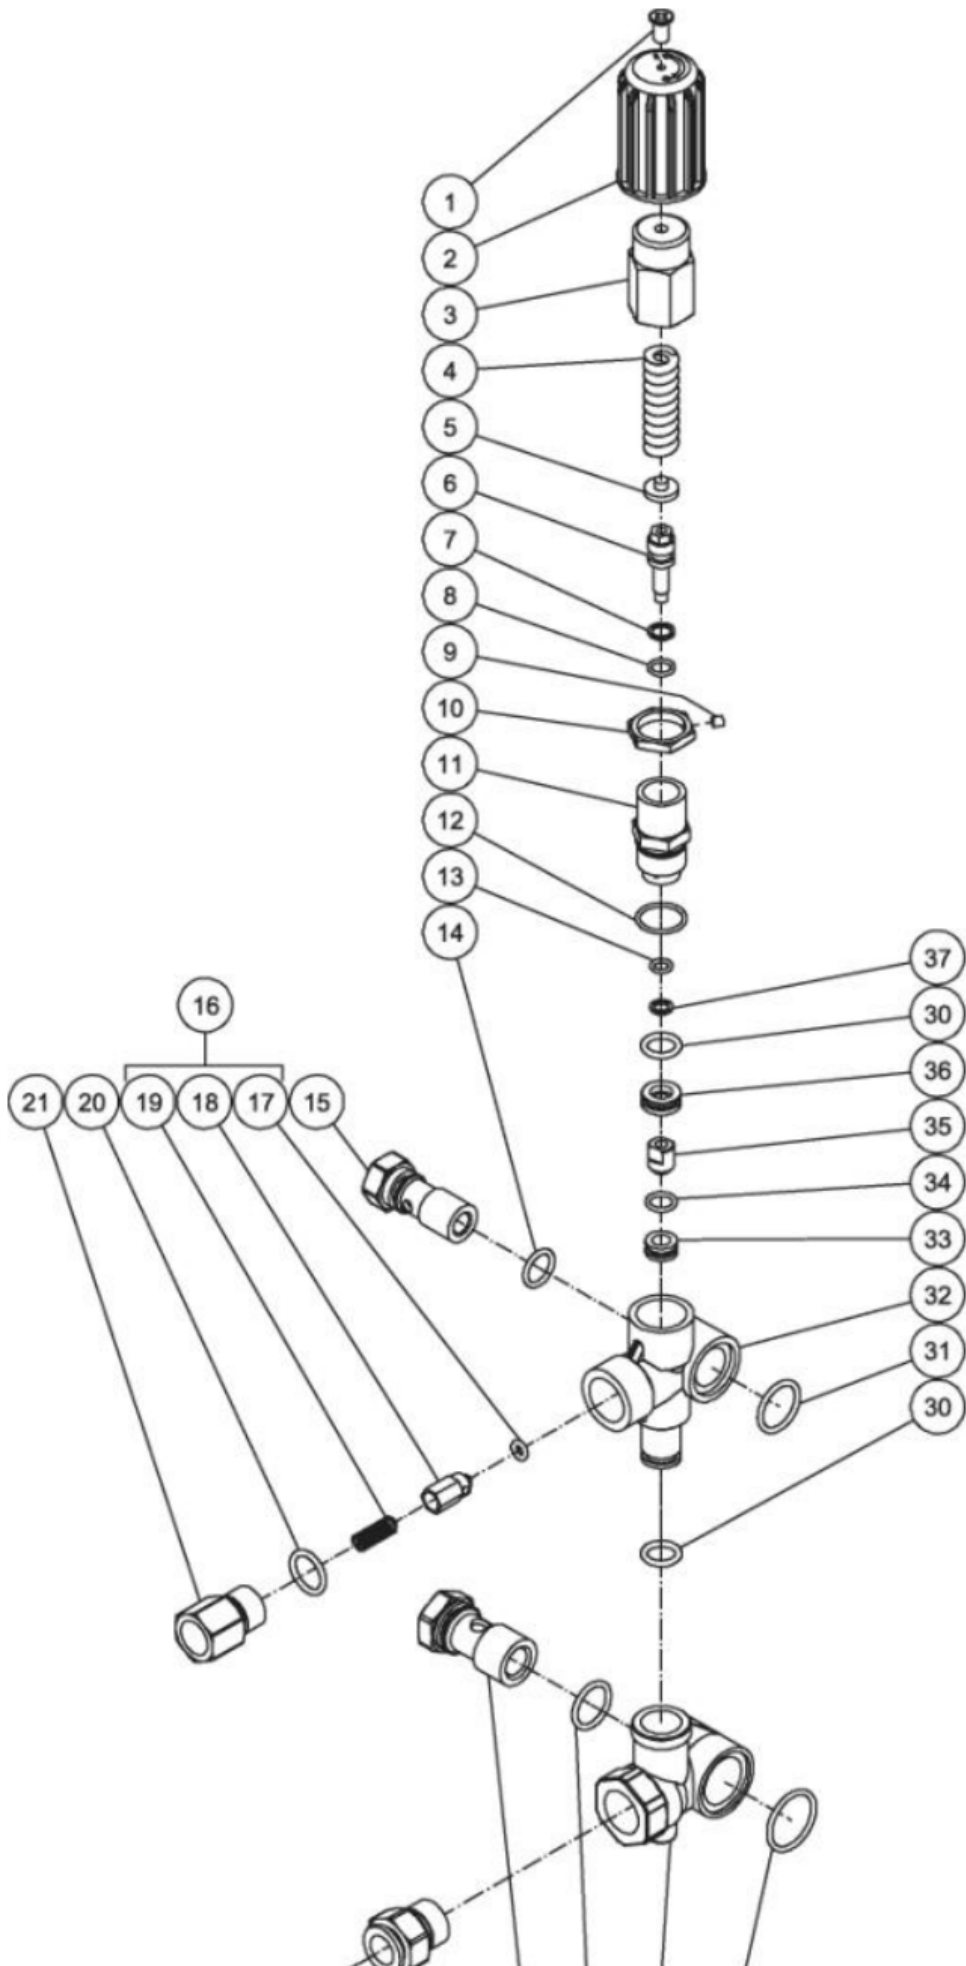

UNLOADER ASSEMBLY