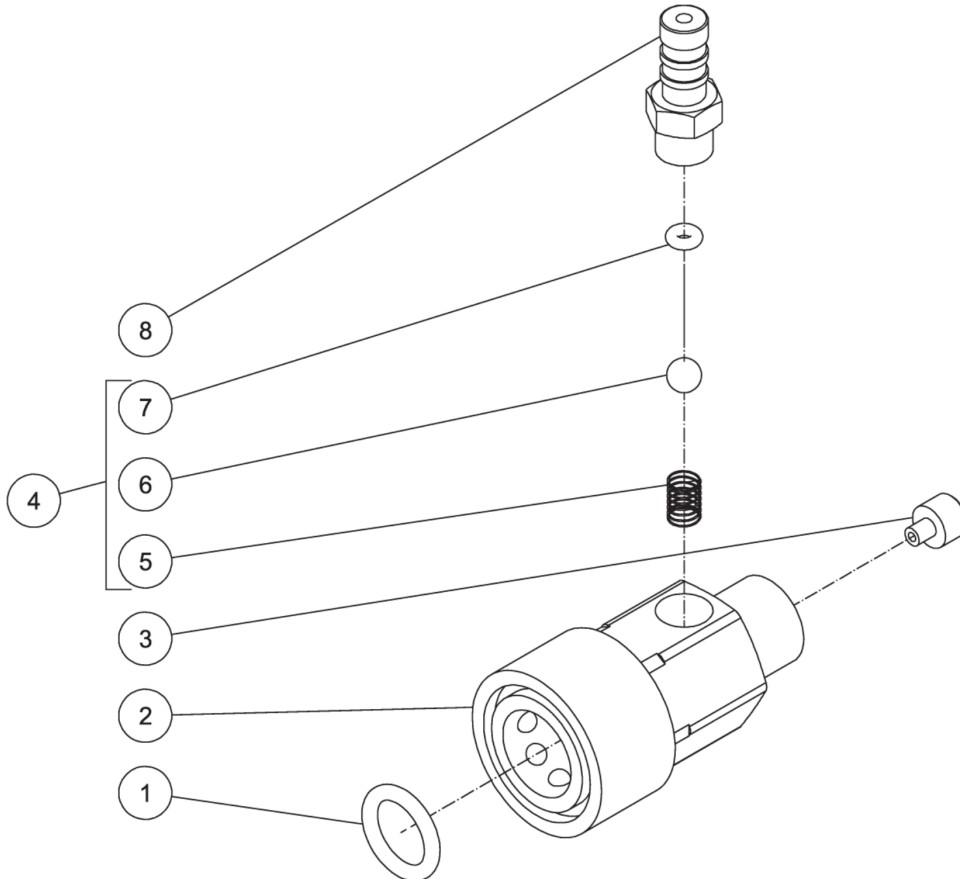

Id	Item #	Description	Quantity
1	70-0499	OUTLET CONNECTOR	1
2	8-0593	UNLOADER ASSEMBLY	1
3	27-9598	BOLT	8
4	39-0231	VALVE PLUG	6
5	25-0622	O-RING	6
6	N/A	VALVE ASSEMBLY (SEE 70-0502)	6
7	N/A	MANIFOLD HEAD	1
8	22-0005	THERMAL RELIEF VALVE	1
9	39-0203	OUTLET PLUG	1
10	N/A	HIGH PRESSURE PACKING	3
11	46-1311	SEAL COMPACTION RING	3
12	N/A	LOW PRESSURE SEAL	3
13	N/A	O-RING	3
14	46-1312	RETAINER RING	3
15	46-1313	OIL SEAL	3

CA-2703-8MRB / CA-2703-8MRB (sn:0-99999999)

UNLOADER ASSEMBLY

Id	Item #	Description	Quantity
1	N/A	SCREW	1
2	N/A	PLASTIC KNOB	1
3	N/A	KNOB	1
4	N/A	SPRING	1
5	N/A	SPRING SEAT	1
6	N/A	VALVE ROD	1
7	N/A	SUPPORT RING	1
8	25-0651	O-RING	1
9	N/A	SET SCREW	1
10	N/A	JAM NUT	1
11	N/A	UNLOADER VALVE BODY	1
12	25-0652	O-RING	1
13	25-0163	O-RING	1
14	25-0169	O-RING	1
15	8-0594	OUTLET BANJO BOLT	1
16	70-0500	KIT - NON-RETURN VALVE (INC. 17-19)	1
17	25-0653	O-RING	1
18	N/A	CHECKING VALVE	1
19	N/A	SPRING	1
20	25-0386	O-RING	1
21	46-1389	OUTLET CONNECTOR	1
22	23-0095	GARDEN HOSE INLET ASSY (INC. 23-25)	1
23	19-0001	FILTER	1
24	N/A	SWIVEL NUT	1
25	N/A	INLET CONNECTOR	1
26	8-0595	INLET BANJO BOLT	1
27	25-0602	O-RING	1
28	N/A	BY PASS HOUSING	1
29	25-0654	O-RING	1
30	25-0655	O-RING	2
31	25-0602	O-RING	1
32	N/A	VALVE HOUSING	1

Id	Item #	Description	Quantity
33	N/A	VALVE SEAT	1
34	25-0656	O-RING	1
35	N/A	BULLET	1
36	N/A	BY PASS JET UNLOADER	1
37	N/A	SUPPORT RING	1

CA-2703-8MRB / CA-2703-8MRB (sn:0-99999999)

DETERGENT INJECTOR

Id	Item #	Description	Quantity
1	25-0123	O-RING	1
2	N/A	QUICK CONNECT	1
3	N/A	WATER INJECTION TUBE	1
4	70-0293	INJECTOR REPAIR KIT	1
5	N/A	SPRING	1
6	N/A	BALL	1
7	N/A	O-RING	1
8	46-0869	SOAP SUCTION NOZZLE	1