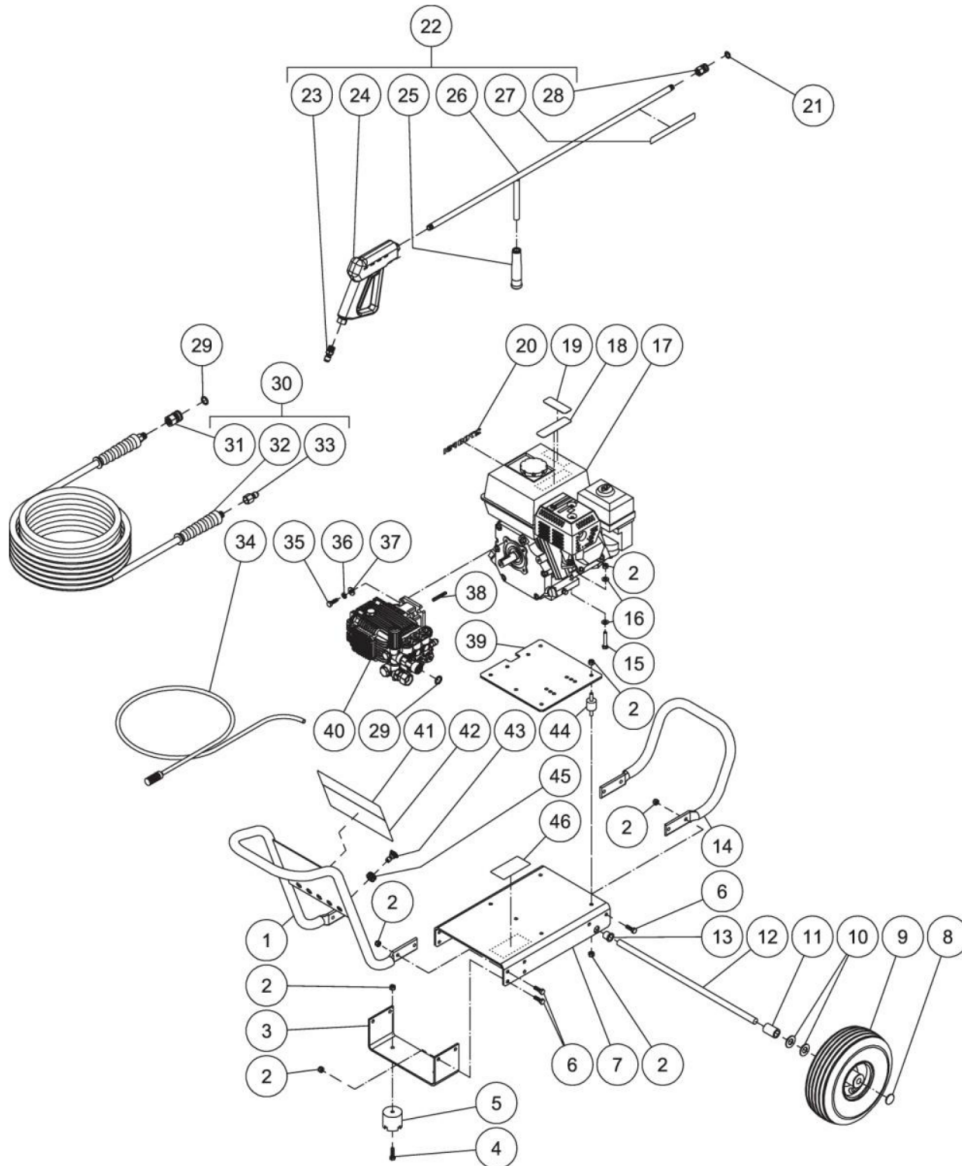

CA-2703-8MRB / CA-2703-8MRB (sn:0-99999999)

FRAME ASSEMBLY

Id	Item #	Description	Quantity
1	7-0182	HANDLE	1
2	30-0157	LOCKNUT	26
3	56-0054	BRACKET	1
4	27-0068	BOLT	2
5	14-0008	ISOLATOR	2
6	27-0067	BOLT	12

Id	Item #	Description	Quantity
7	5-0206	BASEPLATE	1
8	33-0018	CAP	2
9	14-0017	WHEEL	2
10	28-0008	WASHER	4
11	62-0176	SPACER	2
12	20-0518	AXLE	1
13	62-0175	BUSHING	2
14	7-0183	HANDLE	1
15	27-0070	BOLT	4
16	28-0003	WASHER	8
17	1-0088	ENGINE	1
17	1-0133	ENGINE	1
18	N/A	DECAL - RISK OF BURNS (SEE 34-9014)	1
19	N/A	DECAL - RISK OF FIRE (SEE 34-9014)	1
20	34-2213	DECAL-DIE CUT 2700 PSI	1
21	25-0122	O-RING	1
22	851-0095	GUN/WAND ASSEMBLY - (23-28)	1
23	17-0005	QUICK CONNECT	1
24	16-0001	GUN	1
25	7-0002	GRIP	1
26	16-0418	WAND	1
27	N/A	DECAL - RISK OF INJECTION (SEE 34-9014)	1
28	17-0001	QUICK CONNECT	1
29	25-0123	O-RING	2
30	851-0338	PRESSURE HOSE ASSEMBLY (31-33)	1
31	17-0004	QC SOCKET	1
32	15-0209	HOSE	1
33	17-0006	QUICK CONNECT	1
34	19-0233	DETERGENT HOSE	1
35	27-0092	BOLT	4
36	29-0007	LOCKWASHER	4
37	28-0022	WASHER	4
38	43-0073	KEY	1
39	56-0052	ISOLATION PLATE	1
40	3-0297	PUMP	1
41	34-2150	DECAL - CHOREMASTER 2600, 3000	1
42	N/A	DECAL - WARNING/CAUTION/OPERATION	1
43	18-0150	NOZZLE	1
43	18-0302	NOZZLE	1

Id	Item #	Description	Quantity
43	18-0303	NOZZLE	1
44	14-0096	ISOLATOR	4
45	33-0001	GROMMET	5
46	N/A	DECAL- SILVER STICKER	1
	34-9014	DECAL SET	1

CA-2703-8MRB / CA-2703-8MRB (sn:0-99999999)

PUMP ASSEMBLY

Id	Item #	Description	Quantity
33	N/A	VALVE SEAT	1
34	25-0656	O-RING	1
35	N/A	BULLET	1
36	N/A	BY PASS JET UNLOADER	1
37	N/A	SUPPORT RING	1

CA-2703-8MRB / CA-2703-8MRB (sn:0-99999999)

DETERGENT INJECTOR

Id	Item #	Description	Quantity
1	25-0123	O-RING	1
2	N/A	QUICK CONNECT	1
3	N/A	WATER INJECTION TUBE	1
4	70-0293	INJECTOR REPAIR KIT	1
5	N/A	SPRING	1
6	N/A	BALL	1
7	N/A	O-RING	1
8	46-0869	SOAP SUCTION NOZZLE	1