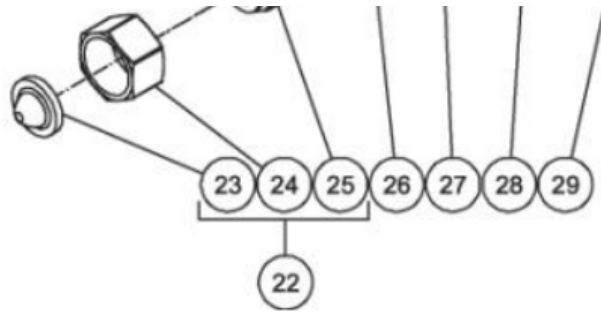

Id	Item #	Description	Quantity
1	N/A	SCREW	1
2	N/A	PLASTIC KNOB	1
3	N/A	KNOB	1
4	N/A	SPRING	1
5	N/A	SPRING SEAT	1
6	N/A	VALVE ROD	1
7	N/A	SUPPORT RING	1
8	25-0651	O-RING	1
9	N/A	SET SCREW	1
10	N/A	JAM NUT	1
11	N/A	UNLOADER VALVE BODY	1
12	25-0652	O-RING	1
13	25-0163	O-RING	1
14	25-0169	O-RING	1
15	8-0594	OUTLET BANJO BOLT	1
16	70-0500	KIT - NON-RETURN VALVE (INC. 17-19)	1
17	25-0653	O-RING	1
18	N/A	CHECKING VALVE	1
19	N/A	SPRING	1
20	25-0386	O-RING	1
21	46-1389	OUTLET CONNECTOR	1
22	23-0095	GARDEN HOSE INLET ASSY (INC. 23-25)	1
23	19-0001	FILTER	1
24	N/A	SWIVEL NUT	1
25	N/A	INLET CONNECTOR	1
26	8-0595	INLET BANJO BOLT	1
27	25-0602	O-RING	1
28	N/A	BY PASS HOUSING	1
29	25-0654	O-RING	1
30	25-0655	O-RING	2
31	25-0602	O-RING	1
32	N/A	VALVE HOUSING	1