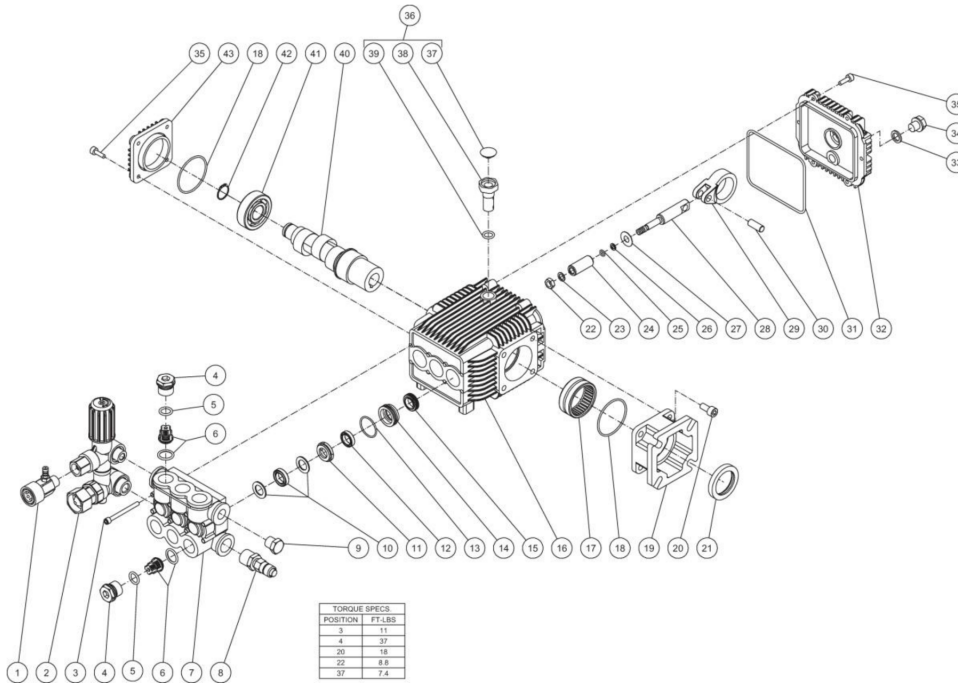

CA-2703-8MRB / CA-2703-8MRB (sn:0-99999999)

FRAME ASSEMBLY

Id	Item #	Description	Quantity
1	7-0182	HANDLE	1
2	30-0157	LOCKNUT	26
3	56-0054	BRACKET	1
4	27-0068	BOLT	2
5	14-0008	ISOLATOR	2
6	27-0067	BOLT	12

Id	Item #	Description	Quantity
7	5-0206	BASEPLATE	1
8	33-0018	CAP	2
9	14-0017	WHEEL	2
10	28-0008	WASHER	4
11	62-0176	SPACER	2
12	20-0518	AXLE	1
13	62-0175	BUSHING	2
14	7-0183	HANDLE	1
15	27-0070	BOLT	4
16	28-0003	WASHER	8
17	1-0088	ENGINE	1
17	1-0133	ENGINE	1
18	N/A	DECAL - RISK OF BURNS (SEE 34-9014)	1
19	N/A	DECAL - RISK OF FIRE (SEE 34-9014)	1
20	34-2213	DECAL-DIE CUT 2700 PSI	1
21	25-0122	O-RING	1
22	851-0095	GUN/WAND ASSEMBLY - (23-28)	1
23	17-0005	QUICK CONNECT	1
24	16-0001	GUN	1
25	7-0002	GRIP	1
26	16-0418	WAND	1
27	N/A	DECAL - RISK OF INJECTION (SEE 34-9014)	1
28	17-0001	QUICK CONNECT	1
29	25-0123	O-RING	2
30	851-0338	PRESSURE HOSE ASSEMBLY (31-33)	1
31	17-0004	QC SOCKET	1
32	15-0209	HOSE	1
33	17-0006	QUICK CONNECT	1
34	19-0233	DETERGENT HOSE	1
35	27-0092	BOLT	4
36	29-0007	LOCKWASHER	4
37	28-0022	WASHER	4
38	43-0073	KEY	1
39	56-0052	ISOLATION PLATE	1
40	3-0297	PUMP	1
41	34-2150	DECAL - CHOREMASTER 2600, 3000	1
42	N/A	DECAL - WARNING/CAUTION/OPERATION	1
43	18-0150	NOZZLE	1
43	18-0302	NOZZLE	1

Id	Item #	Description	Quantity
43	18-0303	NOZZLE	1
44	14-0096	ISOLATOR	4
45	33-0001	GROMMET	5
46	N/A	DECAL- SILVER STICKER	1
	34-9014	DECAL SET	1

CA-2703-8MRB / CA-2703-8MRB (sn:0-99999999)

PUMP ASSEMBLY

Id	Item #	Description	Quantity
33	N/A	VALVE SEAT	1
34	25-0656	O-RING	1
35	N/A	BULLET	1
36	N/A	BY PASS JET UNLOADER	1
37	N/A	SUPPORT RING	1

CA-2703-8MRB / CA-2703-8MRB (sn:0-99999999)

DETERGENT INJECTOR

Id	Item #	Description	Quantity
1	25-0123	O-RING	1
2	N/A	QUICK CONNECT	1
3	N/A	WATER INJECTION TUBE	1
4	70-0293	INJECTOR REPAIR KIT	1
5	N/A	SPRING	1
6	N/A	BALL	1
7	N/A	O-RING	1
8	46-0869	SOAP SUCTION NOZZLE	1