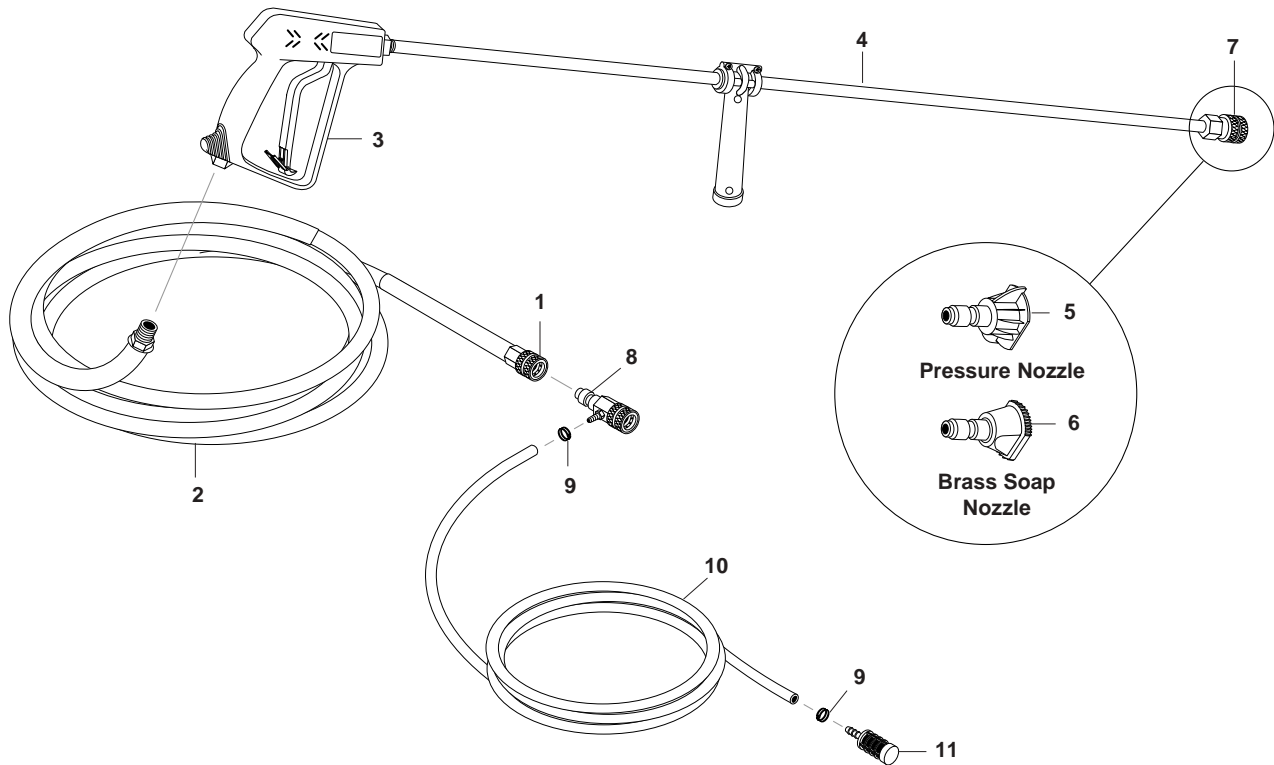

HOSE & SPRAY GUN ASSEMBLY
ALL MODELS

ITEM	PART NO.	DESCRIPTION	QTY
1	2-2002	Coupler, 3/8" Female	1
	2-0123H	▲ Quick Coupler O-Ring, 1/4" & 3/8" (Packaged)	1
2	4-02093450BC	Hose w/Coupler (All Models Except 3535)	1
	4-02073450RC	Hose w/Coupler (3535)	1
3	4-01246	Spray Gun, AP 1000	1
4	4-0110322	Wand, Side Grip, w/Coupler	1
5		Pressure Nozzle (See Exploded View)	
6	4-16540	Brass Soap Nozzle	1

ITEM	PART NO.	DESCRIPTION	QTY
7	2-2000	Coupler, 1/4" Female	1
	2-0119	▲ O-Ring, Coupler Quick Sm HI-HT	1
8	4-011184	Det. Injector, 3-5 GPM, Non-Adjust, .083	1
9	2-9040	Clamp, Hose, 1/4"	2
10	4-02080000	Tube, 1/4" x 1/2", Clear Vinyl	6 ft.
11	2-1904	Strainer, Plastic, 1/4"	1

▲ Not Shown