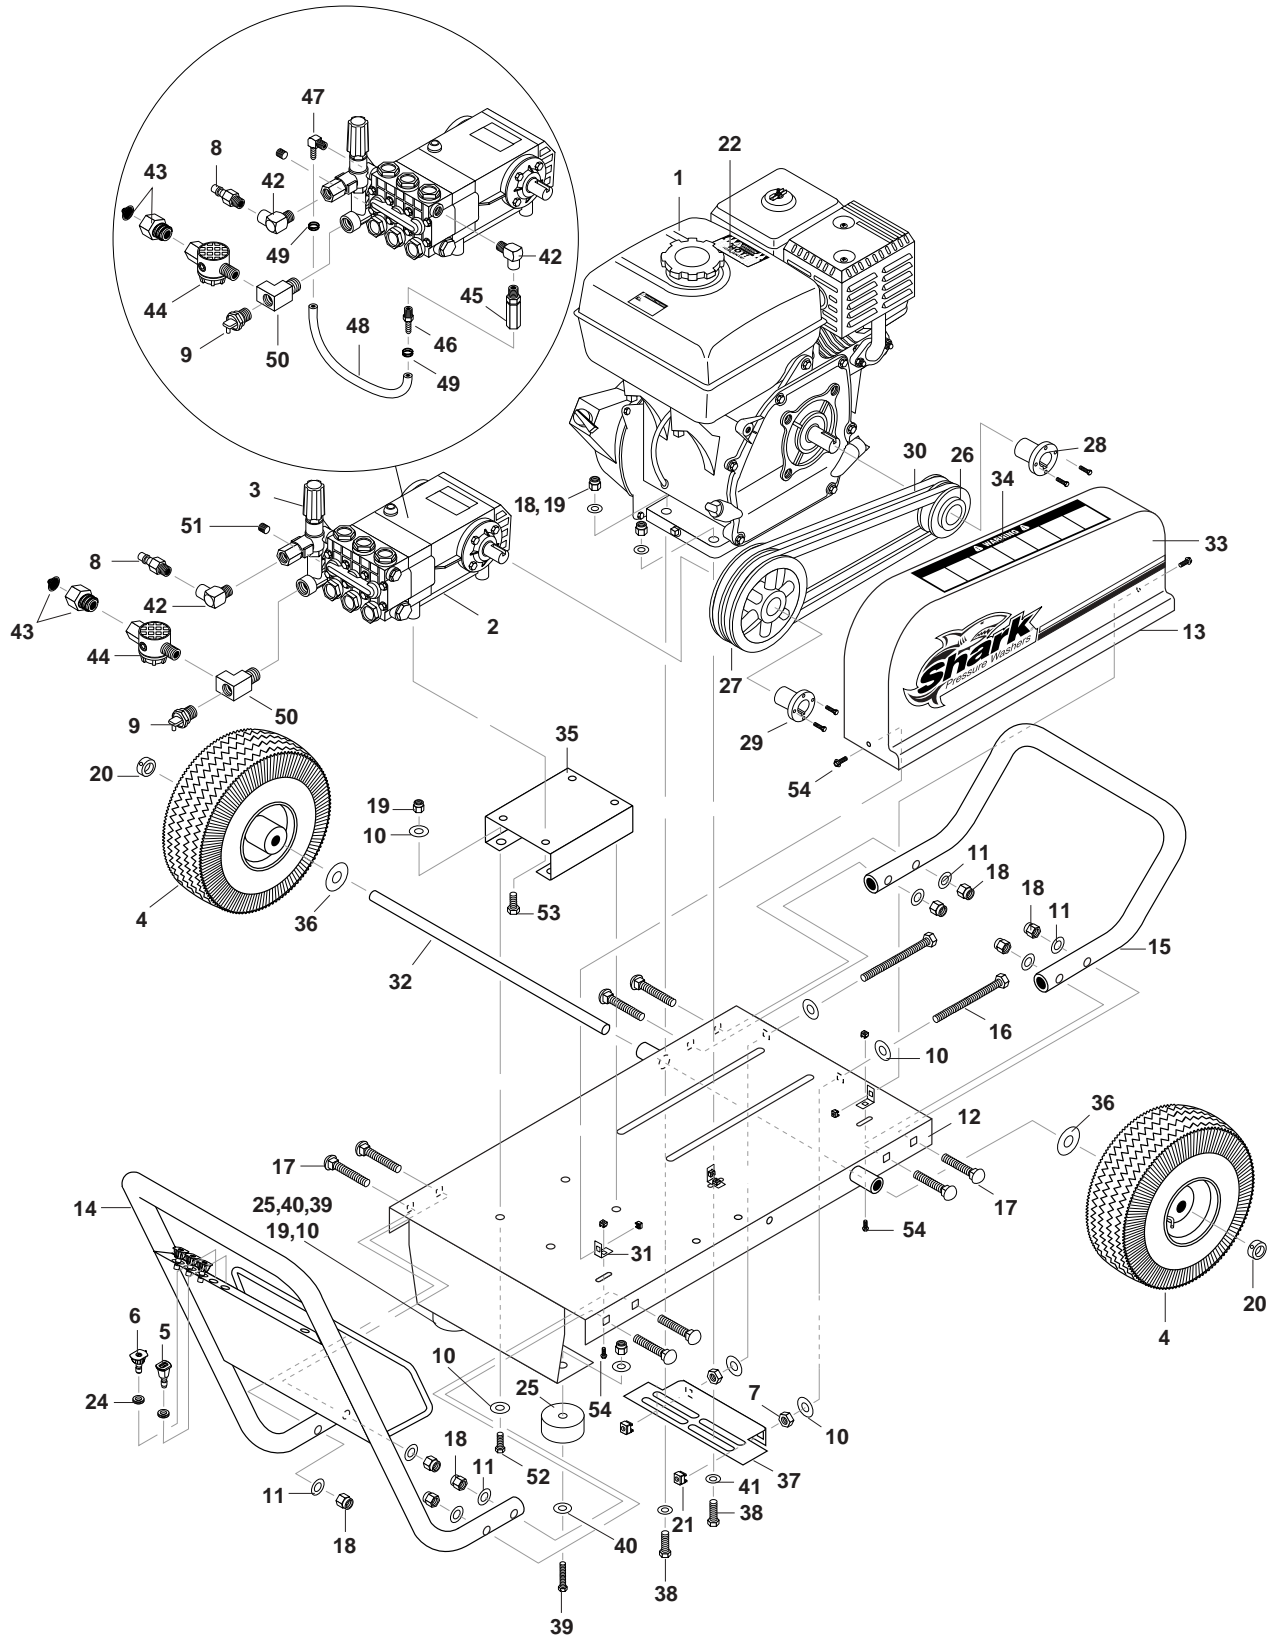

**SHARK BG EXPLODED VIEW (CON'T)**  
**3020, 3025 MODELS**

<b>ITEM</b>	<b>PART NO.</b>	<b>DESCRIPTION</b>	<b>QTY</b>
41	10-020209	Label, "Danger"	1
42	2-11031	Adapter, 1/4" x 1/8" (General Pumps Only)	1
43	90-1030	Bolt, 8mm x 16mm (3020, 3025)	4
44	90-2007	Nut, 3/8" (Legacy Pump Only)	2
45	90-4009	Washer, Lock	4
46	90-1007	Bolt, 5/16" x 1"	3
47	90-4001	Washer, 5/16"	6
48	90-2001	Nut, 5/16" ESNA	3
49	90-4005	Washer, 5/18", Flat, SAE	1
50	11-01011	Label, Warning, Pictorial, Small	1
51	11-32291	Label, Shark, Belt Guard	1

## EXPLODED VIEW 3030, 3530, 3535, 5030 MODELS

**EXPLODED VIEW PARTS LIST**  
**3030, 3530, 3535, 5030 MODELS**

ITEM	PART NO.	DESCRIPTION	QTY
1	5-0105	Engine, Honda, 11 HP (3530)	1
	5-0404	Engine, Yanmar, 10 HP Diesel (303077)	1
	5-010721	Engine, Honda, 13 HP (3535)	1
	5-0306	Engine, Vanguard, 16 HP Pull/Start (5030)	1
	5-0102	Engine, Honda 9 HP (3525)	1
	95-07101149	▲ Guard, Muffler, Vanguard 16 HP Only	1
	95-071011491	▲ Brace, Vanguard Muffler Bracket, 16 HP Only	2
	76-807964	▲ Muffler, Vanguard 16 HP Only	1
	95-07101214	▲ Heat Deflector, 16 HP Vanguard Only	1
2	5-23123	Pump, General TX1812S17 (302531, 302031, 352531)	1
	5-23040	Pump, General, TS-1011 (353031, 353531)	1
	5-2307	Pump, General, TS-2021 (503021)	1
	5-1649	Pump, Legacy TML-3045 (352537, 303077, 353037)	1
	5-1650	Pump, Legacy TML-3545 (353537)	1
	5-1651	Pump, Legacy TML-3053 (503027)	1
3	5-3025	Unloader, PA 8 GPM/3650 PSI (302031, 302531, 352531, 353031, 353531, 503021)	1
	5-3151	Unloader, APR 53000 (303077, 352537, 353037, 503027)	1
	5-3152	Unloader, APR 35 (353537)	1
4	4-0307	Wheel & Tire, 6" Steel Rim (503021)	2
	4-0303	Wheel & Tire, 4" Steel Rim (3525, 3530, 3535)	2