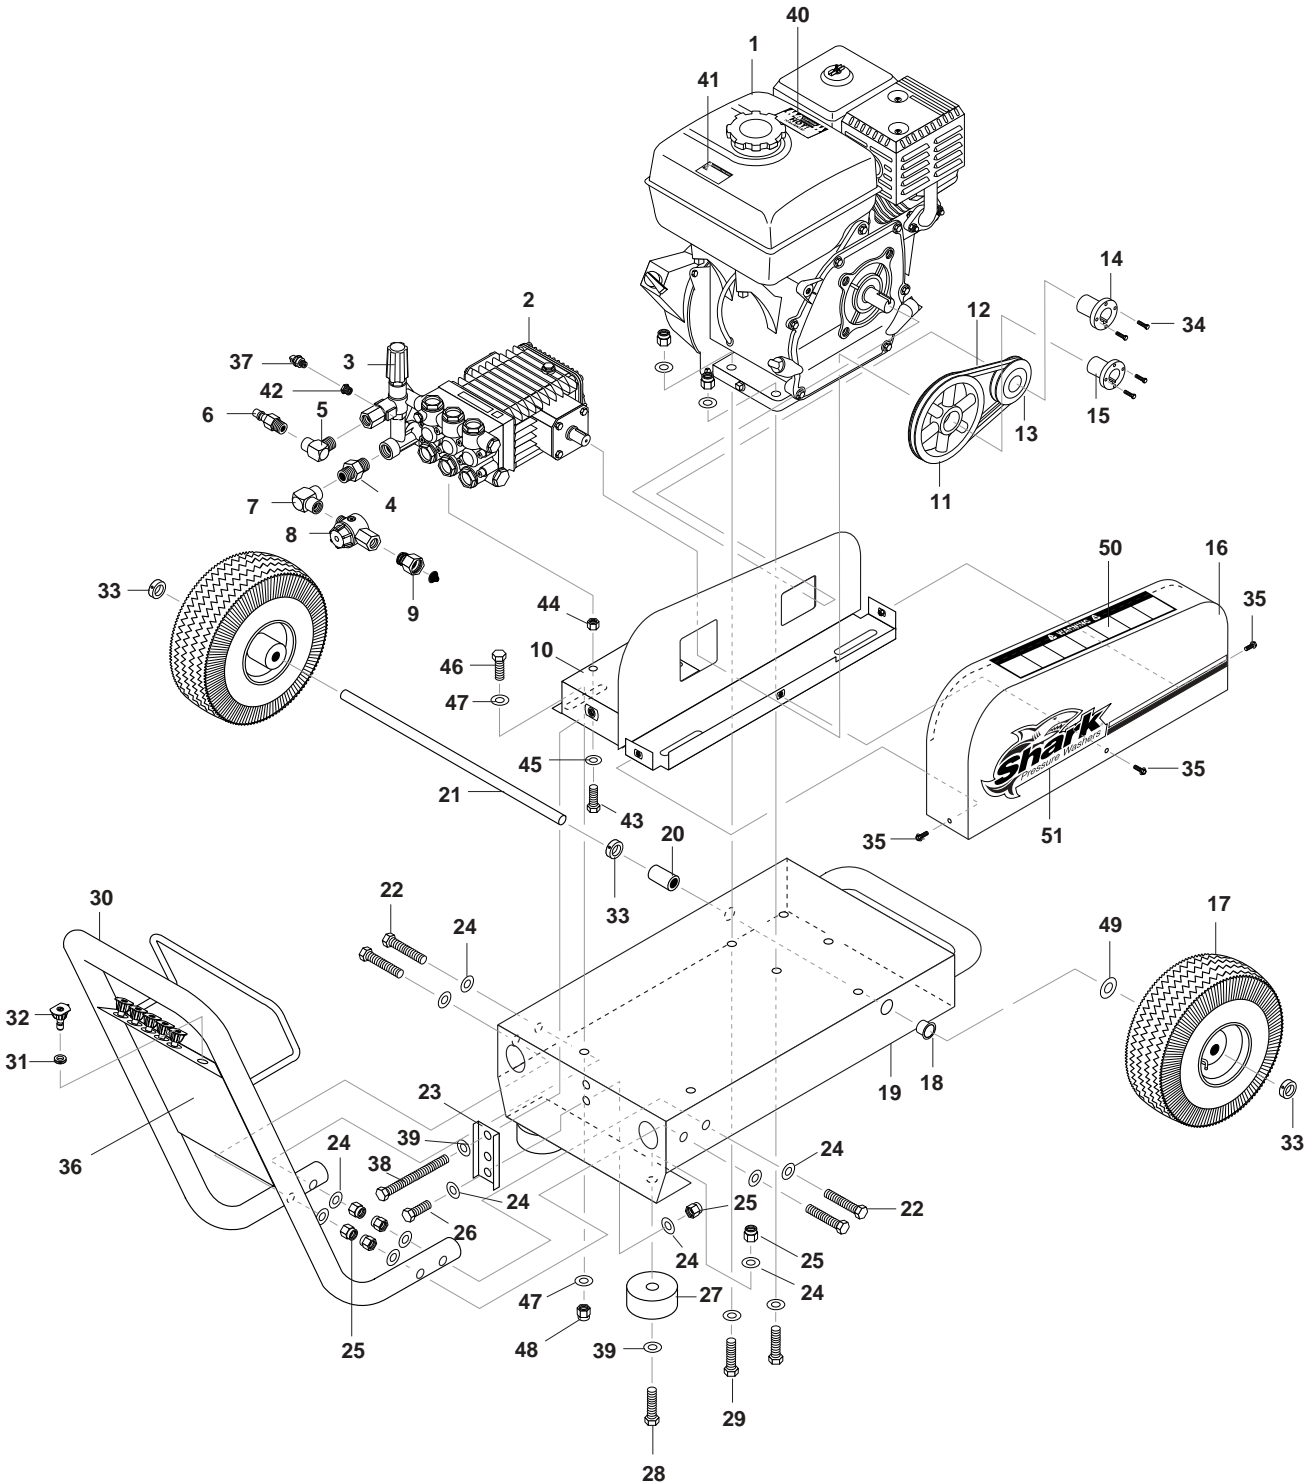

EXPLODED VIEW
3020, 3025 MODELS

SHARK BG EXPLODED VIEW 3020, 3025 MODELS

ITEM	PART NO.	DESCRIPTION	QTY	ITEM	PART NO.	DESCRIPTION	QTY
1	5-0104	Engine, Honda, GX160K1QX2, 5.5 HP (302031, 302037)	1	18	2-01403	Bushing, Snap, 5/8"	2
	5-01041	Engine, Honda, GX200K1QX2, 6.5 HP (302531, 302537)	1	19	95-07200025	Frame, Assy	1
2	5-23123	Pump, General, TX1812 (302031, 302531)	1	20	95-07104032	Spacer, Wheel	1
	5-1625	Pump, Legacy, WML-2540 (302037, 302537)	1	21	95-07102312	Axle, 19.25"	1
3	5-3025	Unloader, PA 8GPM @ 3650 PSI, General Pump (302031, 302531)	1	22	90-1020	Bolt, 3/8" x 2", NC HH	4
	5-3151	Unloader, APR.S 3000 Legacy Pump (302037, 302537)	1	23	95-07104992	Bracket, Adjustable	1
4	2-1007	Nipple, 1/2" Hex Legacy Pump Only (302037, 302537)	1	24	90-4002	Washer, 3/8", SAE, Flat	14
5	2-0031	Elbow, 3/8"	1	25	90-2002	Nut, ESNA, NC	8
6	2-2006	Nipple, 3/8" x 3/8" NPT ST Fem, Legacy Pump	1	26	90-1016	Bolt, 3/8" x 1", NC HH	2
	2-2007	Nipple, 3/8" x 3/8" NPT ST Male, General Pump	1	27	2-01041	Pad, Soft Rubber, 50 Duro	2
7	2-0028	Elbow, 1/2", 90°, Female, Steel (302037, 302537)	1	28	90-1017	Bolt, 3/8" x 1-1/4", NC HH	2
	2-0032	Elbow, 1/2", Street, Steel (302031, 302531)	1	29	90-1009	Bolt, 5/16" x 1-1/2", NC HH	4
8	2-1923	Strainer, 1/2" PA, Inline Plastic	1	30	95-07200021	Handle, Assy, Grab, Red	1
9	2-10942	Swivel, 1/2" MP x 3/4" GHF w/Strainer	1	31	2-0103	Grommet, Rubber, Nozzle Holder	5
10	95-07104710	Assy, Pump Slider w/Belt Guard Plate	1	32	4-12804000	Nozzle, SAQCMEG, 0004, Red (302037)	1
11	5-40408001	Pulley, BK80H (All Models Except 302031)	1		4-12804015	Nozzle, SAQCMEG, 1504, Yellow (302037)	1
	5-40108401	Pulley, AK84H (302031)	1		4-12804025	Nozzle, SAQCMEG, 2504, Green (302037)	1
12	5-604032	Belt, BX32 (All Models Except 302031)	1		4-12804040	Nozzle, SAQCMEG, 4004, White (302037)	1
	5-602033	Belt, AX33 (302031)			4-16540	Nozzle, Compl., QCEM-6540 Brass	1
13	5-40402775	Pulley, BK27 x 3/4", Bore (302037, 302537)	1		4-12803500	Nozzle, SACQMEG, 0003.5, Red (302031, 3025)	1
	5-40103001	Pulley, AK30H (302031)	1		4-12803515	Nozzle, SACQMEG, 1503.5 Yellow (302031, 3025)	1
	5-40403201	Pulley BX32H (302531)	1		4-12803525	Nozzle, SACQMEG, 2503.5 Green (302031, 3025)	1
14	5-511075	Bushing, H x 3/4" (302031, 302531)	1		4-12803540	Nozzle, SACQMEG, 4003.5 White (302031, 3025)	1
15	5-512024	Bushing, H x 24 mm	1	33	90-20041	Collar, 5/8" Bore Shaft (3010)	3
16	2-011732	Belt Guard Plastic	1	34	90-1002	Bolt, 1/4" x 1" NF HH	4
17	4-0303	Wheel & Tire Assy, 4" Steel Rim w/Tube	2	35	90-19710	Screw, 1/4" x 3/4" HH NC, Whiz Loc	3
				36	11-0309	Label, Nozzle, Op., Warning	1
				37	2-300812	Pump Protector, 1/4", 145°	1
				38	90-102751	Bolt, 1/2" x 3-1/2" NC HH Tap, All Thread	1
				39	90-3096	Washer, 1/2" Flat	3
				40	10-02025A	Label, "Hot"	1