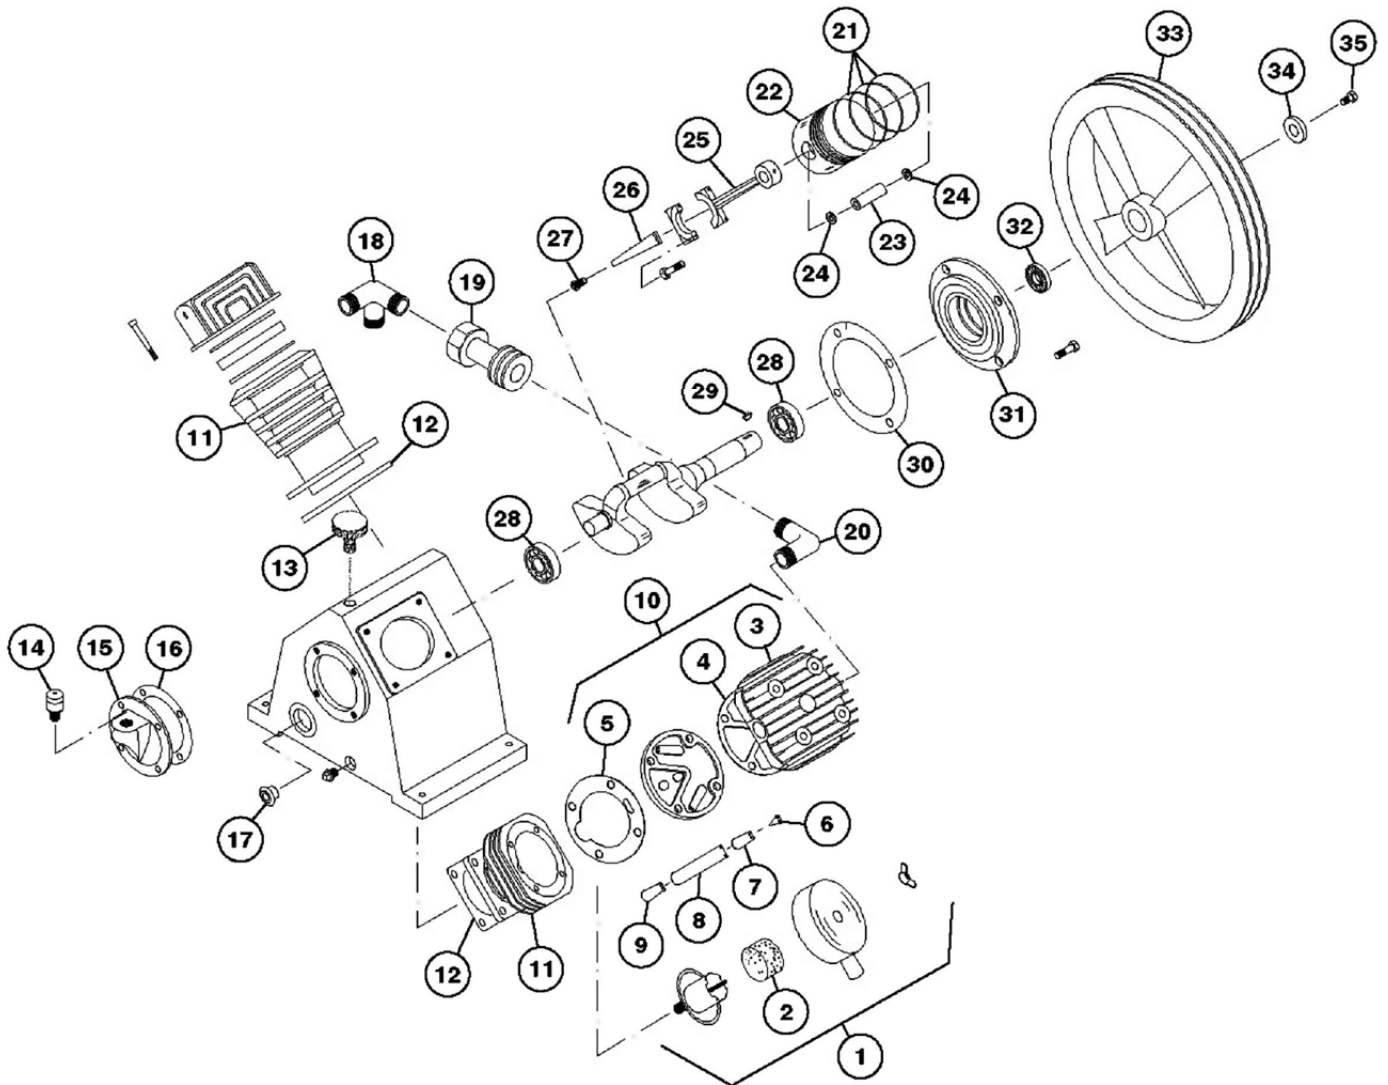

**ROLAIR**  
SCHEMATIC FOR  
PMP12PV02A

**PMP12PV02A PARTS LIST**

| Schematic # | Description   | Qty. | Part #           |
|-------------|---|------|------------------|
| 1           | Intake Filter Assembly                                      | 2    | LB51111-5600     |
| 2           | Intake Element – After S/N 11100001<br>– Before S/N 1110001 | 1    | LBFILTERPAKPAPER |
| 3           | Cylinder Head   | 1    | LBFILTERPAK      |
| 4           | Gasket  | 2    | LB52122-0101     |
| 5           | Gasket  | 2    | LB52122-2105     |
| 6           | Triangle Valve Spring                                       | 2    | LB52122-2104     |
| 7           | Lift Limiter  | 2    | LB51121-2102     |
| 8           | Inlet Valve   | 4    | LB51121-3102     |
| 9           | Outlet Valve  | 2    | LB52122-2103     |
|             |   | 4    | LB51121-3103     |
| 10          | Lock Screws (not shown)                                     | 12   | LB81505-2303010  |
| 11          | Valve Plate Assembly (items 4-9)                            | 2    | LB52122-2100     |
| 12          | Cylinder  | 2    | LB52122-4101     |
| 13          | Gasket  | 2    | LB51122-4103     |
| 14          | Oil Fill Plug   | 1    | LB51111-4719     |
| 15          | Crankcase Vent  | 1    | LB51111-4761     |
| 16          | Bearing Carrier - Rear                                      | 1    | LB51122-4706     |
| 17          | Gasket  | 1    | LB51122-4707     |
| 18          | Oil Sight Gauge (includes gasket)                           | 1    | LB51111-4770     |
| 19          | Y-Fitting   | 1    | LB51121-7702     |
| 20          | Discharge Pipe  | 1    | LB51122-7710     |
| 21          | Elbow   | 1    | LB51112-7701     |
| 22          | Ring Set  | 2    | LBRINGSET        |
| 23          | Piston  | 2    | LB51122-5101     |
| 24          | Piston Pin  | 2    | LB51122-5112     |
| 25          | Snap Ring   | 4    | LB51122-5107     |
| 26          | Connecting Rod with Dipper                                  | 2    | LB51122-5120     |
| 27          | Dipper - Angled   | 2    | LB51122-5128     |
| 28          | Bolt - Dipper   | 4    | LB81505-2304008  |
| 29          | Bearing   | 2    | LB83501-6205     |
| 30          | Keystock  | 1    | LB51122-4606     |
| 31          | Gasket  | 1    | LB51122-4704     |
| 32          | Bearing Carrier - Front                                     | 1    | LB51122-4703     |
| 33          | Oil Seal  | 1    | LB51122-4708     |
| 34          | Flywheel  | 1    | LB51122-6601     |
| 35          | Washer  | 1    | LB51111-6621     |
|             | Bolt  | 1    | LB81501-0308030  |