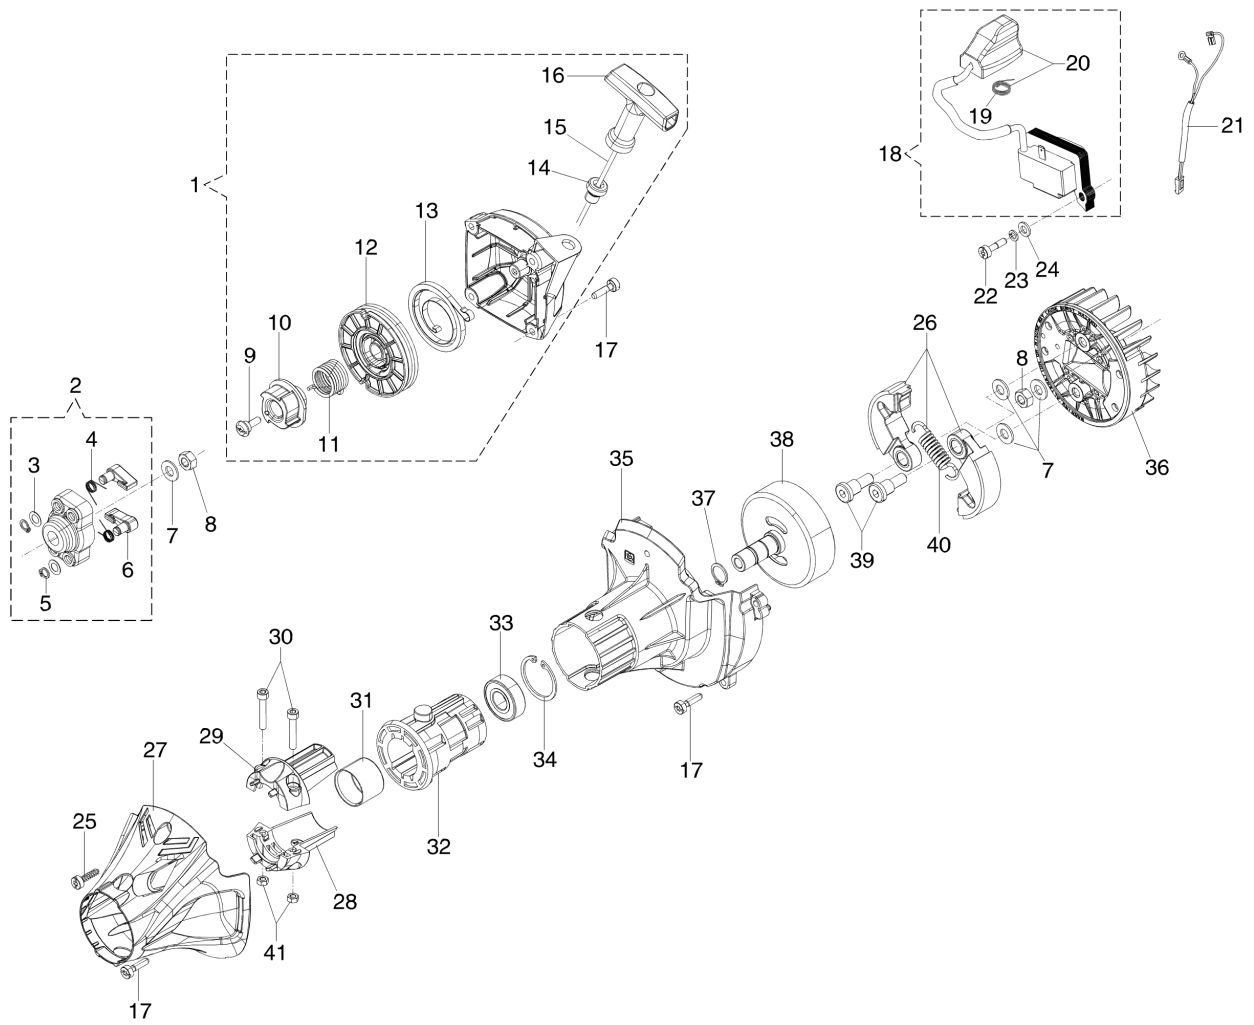

Ref.Nu	Qty	Part number	Description	Validity from	Validity till	Notes	Bulletin
1	1	61380102	Starter assy				
2	2	61350142	Clutch driver				
3	2	3064010	Washer				
4	2	4191017A	Spring				
5	2	3024007	Ring				
6	2	61350145R	Pawl				
7	4	3818011AR	Washer				
8	2	3912009	Nut				
9	1	50160024	Screw				
10	1	61350204AR	Sprocket				
11	1	61350203BR	Spring				
12	1	61350139R	Pulley				
13	1	004000132R	Spring				
14	1	072700089R	Bushing				
15	1	4098073R	Starter rope				
16	1	61200015R	Starter handle				
17	9	3891048R	Screw				
18	1	2501006R	Ignition coil				
19	1	50050127	Spring				
20	1	61380060R	Cap and spring				
21	1	61250282R	Cable				
22	2	3891046R	Screw				
23	2	3819006R	Grower				
24	2	3916006R	Washer				
25	1	3893060R	Screw				
26	1	4191153AR	Clutch				
27	1	61380005AR	Cover				
28	1	61250022R	Clamp				
29	1	61250021R	Clamp				
30	2	3801016R	Screw				
31	1	61250106R	Bushing				
32	1	61250023R	Sleeve				
33	1	3035042R	Bearing				
34	1	3025022R	Snap ring				
35	1	61380070R	Starter case				
36	1	61250014AR	Flywheel				
37	1	3024015	Snap ring				
38	1	61380028AR	Clutch drum				
39	2	4191027FR	Pin				
40	1	4191028R	Spring				
41	2	3914003R	Nut