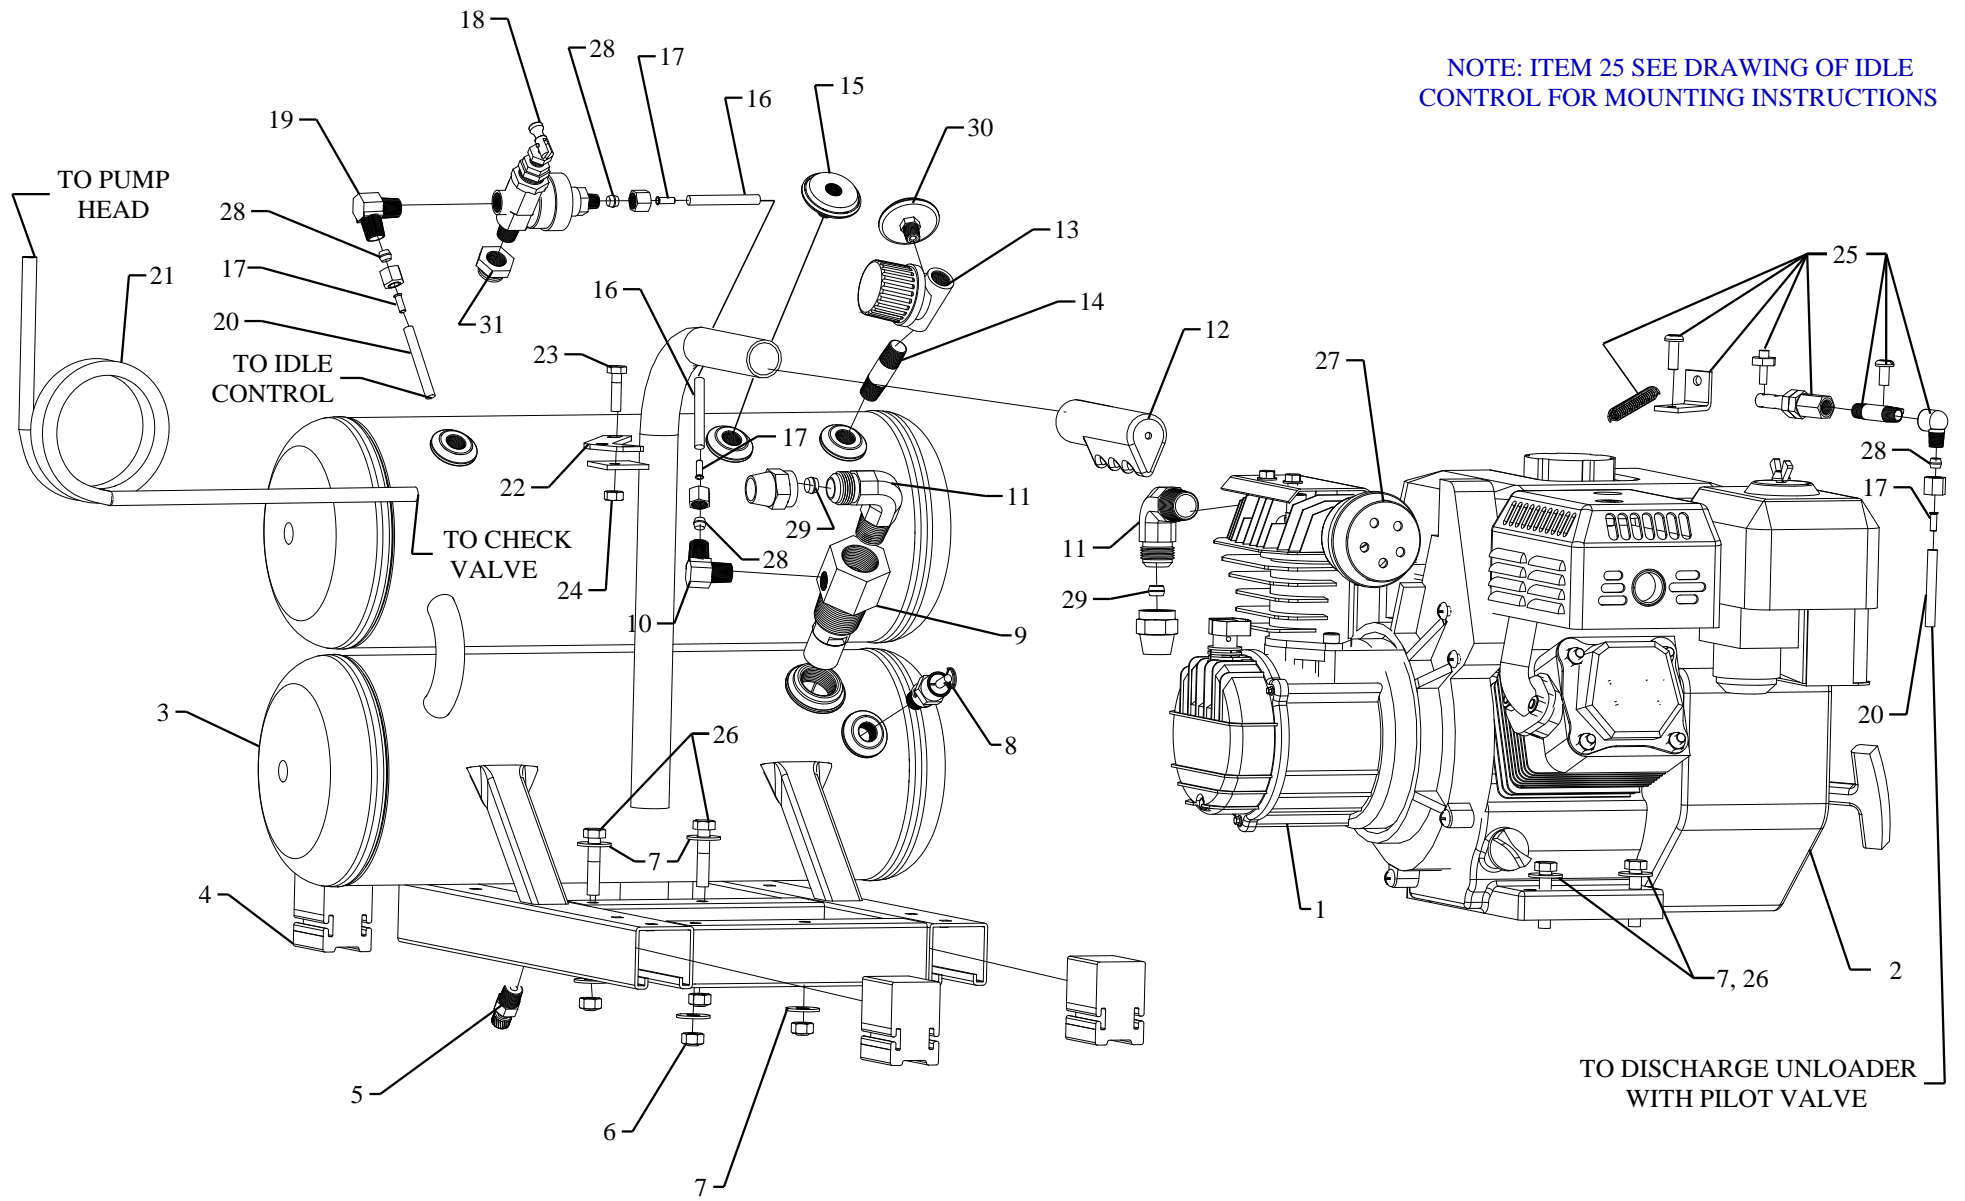

MODEL AM840 - 4HG - HC4V

Parts List for Model AM840-4HG-HC4V

NOTE: The quantity number indicates the total number of pieces required for a complete pump repair.
When ordering parts give compressor model, serial number and part number. Order assemblies when possible.

Parts List for Model AM840-4HG-HC4V

NOTE: The quantity number indicates the total number of pieces required for a complete pump repair.
When ordering parts give compressor model, serial number and part number. Order assemblies when possible.

Parts List for Model AM840 Throttle Idle Control

NOTE: The quantity number indicates the total number of pieces required for a complete pump repair.
When ordering parts give compressor model, serial number and part number. Order assemblies when possible.

Parts List for Model AM840 Pump Exploded View

NOTE: The quantity number indicates the total number of pieces required for a complete pump repair.
When ordering parts give compressor model, serial number and part number. Order assemblies when possible.