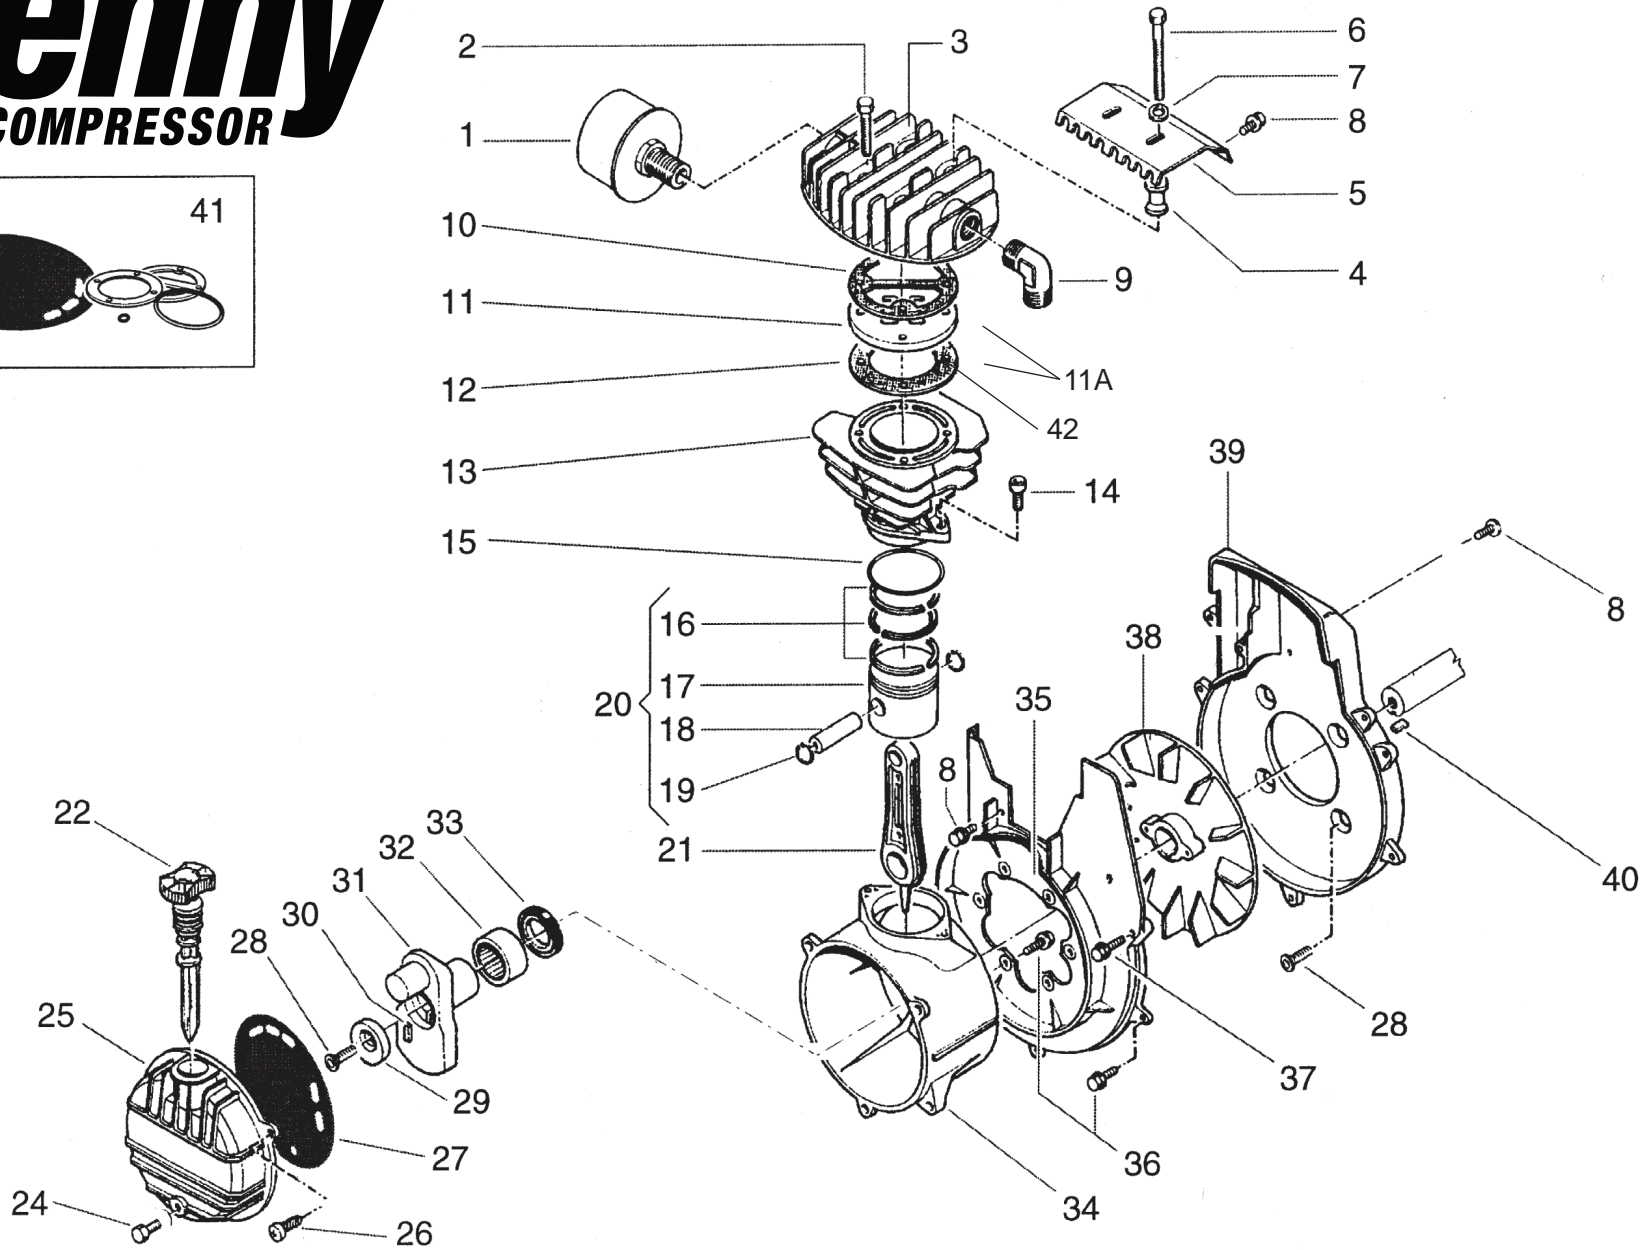

Jenny

AIR COMPRESSOR

Parts List for Model AM840 Pump Exploded View

NOTE: The quantity number indicates the total number of pieces required for a complete pump repair.
When ordering parts give compressor model, serial number and part number. Order assemblies when possible.

<u>REF. NO.</u>	<u>PART NO.</u>	<u>DESCRIPTION</u>	<u>QTY.</u>
1	630-317007000	FILTER,AIR,AM39/77/78/840, 39154	1
2	630-014002021	BOLT,HEAD,M6 X 45,AM39, 3952	2
3	630-116069001	HEAD,COMPRESSOR,AIR,ALUM,AM39,(3950)	1
4	150-1163	SPACER AM83, 8378	2
5	109-1045	BAFFLE,HEAD,STEEL,PLATED,AM840,8368	1
6	630-014002025	BOLT,HEAD,M6 X 70,(8375)	2
7	630-014005044	WASHER,6.6 X 18 X 2,(8376)	2
8	630-014013042	BOLT,M5 X 15,TAPTITE,(8377)	3
9	121-1035	ELBOW,MALE,COMPRESSION,BR,3/8TBX3/8"NPTM	1
10	630-116022009	GASKET,HEAD,AM39/77, 3951	1
11	630-116022012	GASKET,PLATE,VALVE,AM39/77,(3941) NOT SHOWN	1
11A	630-116022013	PLATE,VALVE,AM39/77,(3940)	2
12	630-116022010	GASKET,CYLINDER,TOP,AM39/77,(3912)	1
13	630-116022001	CYLINDER,ALUMINUM,MK238, 8330	1
14	630-014011064	BOLT,CYLINDER,M8 X 18,AM78,(788)	2
15	630-116022029	GASKET,CYLINDER,BOTTOM,AM39/77,(3931)	1
16	630-216022002	SET,RING,PISTON, AM39/77,(39133)	1
17	630-116022004	PISTON,AM39/77,(3932)	1
18	630-116022040	PIN,WRIST,AM39/77,(3935)	1
19	630-015001000	CLIP,PIN,WRIST,AM39/77,(3936)	2
20	630-416022004	ASSY,PIN,PISTON & RING,AM39/77/78(39132)	1
21	630-116091021	ROD,CONNECTING,AM39/77/78/99,(3921)	1
22	630-012008000	DIPSTICK,GRIP,RED,AM39/77(3914)	1