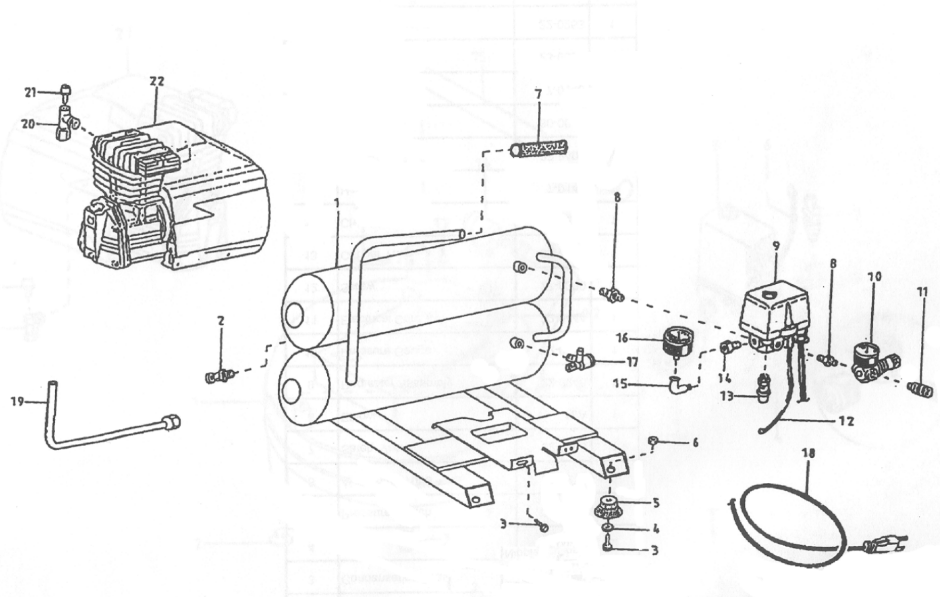

AC1-HE15-05M / AC1-HE15-05M (sn:0-99999999)

TANK ASSEMBLY

Id	Item #	Description	Quantity	Rev	Comments
1	12-0065	TANK- 5 GALLON	1		
2	23-0326	CONDENSATION DRAIN VALVE	2		
3	27-8390	SCREW	6		
4	28-0202	WASHER	4		
5	14-0071	ISOLATOR	4		
6	30-3003	NUT	4		
7	7-0146	GRIP	1		
8	23-0327	NIPPLE	2		
9	22-0244	PRESSURE SWITCH	1		
10	22-0250	REGULATOR ASSEMBLY	1		
11	17-0037	QUICK CONNECT	1		
12	33-0276	AIR CONTROL TUBE	1		
13	22-0251	SAFETY VALVE	1		
14	23-0329	ADAPTOR FITTING	1		
15	24-0153	ELBOW	1		
16	22-0247	PRESSURE GAUGE	1		

Id	Item #	Description	Quantity	Rev	Comments
17	22-0252	CHECK VALVE	1		
18	32-0444	ELECTRICAL CORD	1		
19	33-0277	COPPER TUBE	1		
20	23-0330	TEE FITTING	1		
21	22-0253	EASY START VALVE	1		
22	N/A	COMPRESSOR ASSEMBLY	1		