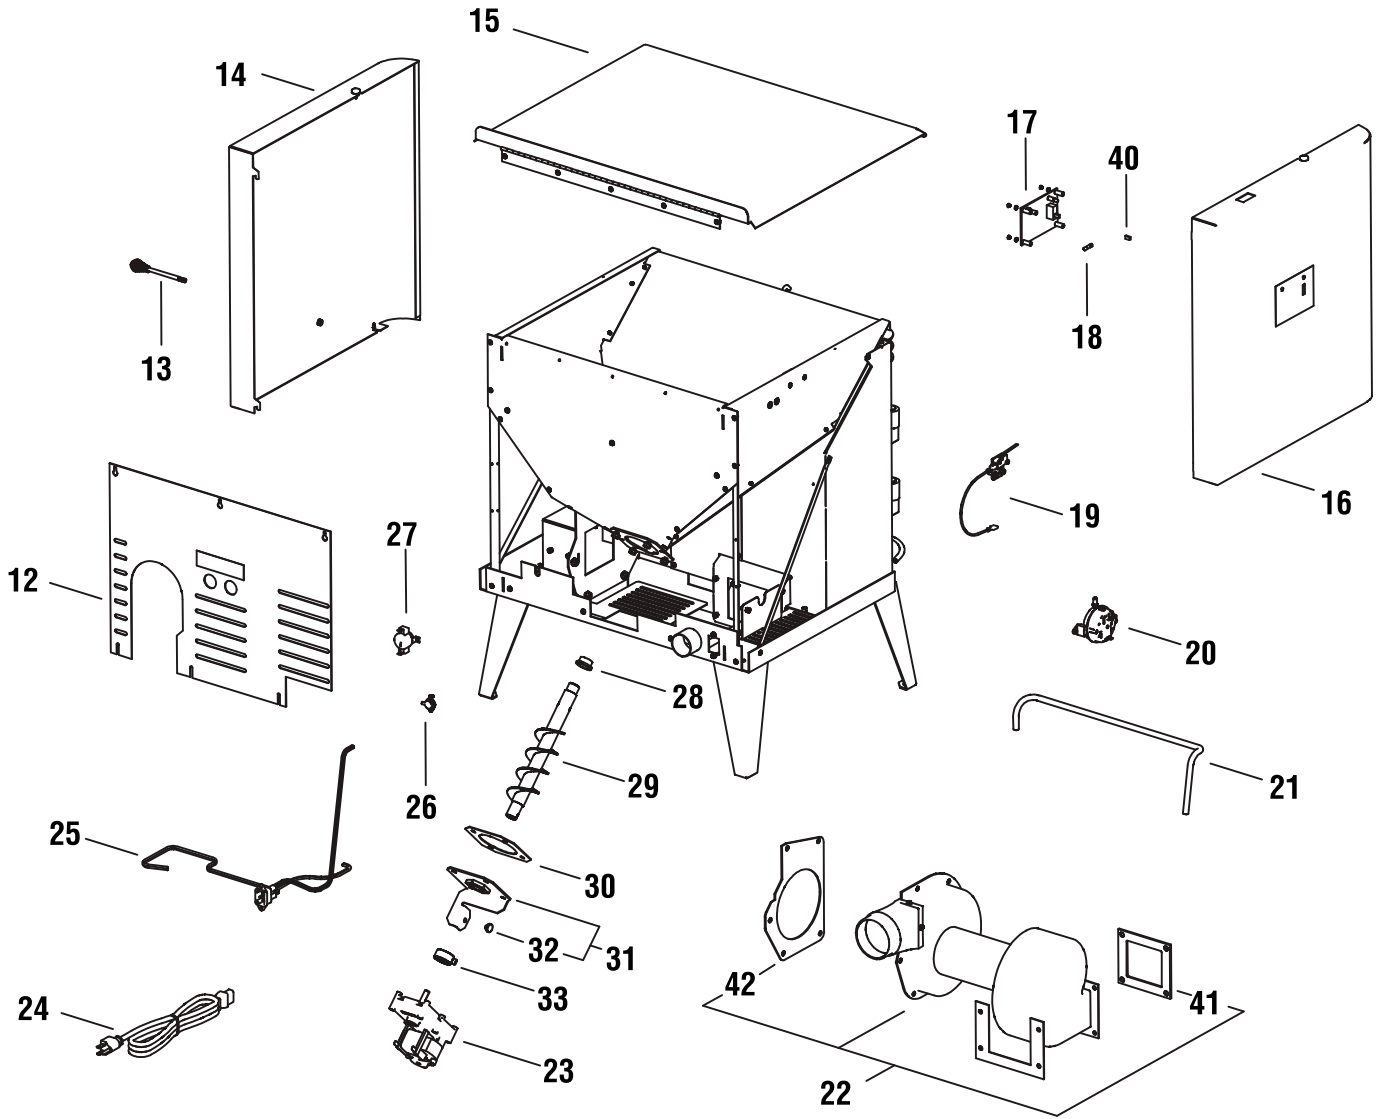

REPLACEMENT PARTS DIAGRAMS

NOTE: DIAGRAMS & ILLUSTRATIONS ARE NOT TO SCALE

OPTIONAL ACCESSORIES

Item #	Catalog #	Model #	Description
1	H0469	DKCA-G	Door Kit, Cascade®, Gold
2	14M80	QDPC – 3	Quick Disconnect Pipe Connector, 3" (ref. Form # 506033-02)
2	12051504		Quick Disconnect Pipe Connector, 4" (ref. Form # 506033-02)
3	12050004		Cleaning Brush (ref. Form # 14720036)
4	70K99	TSPK – B	Touch-up Spray Paint Kit, Metallic Black 12oz Spray Can
	61040040		Gasket, quick Disconnect (10 per Pkg)

NOTE: The form numbers referenced are the part numbers of the instruction sheets included in kits.

1