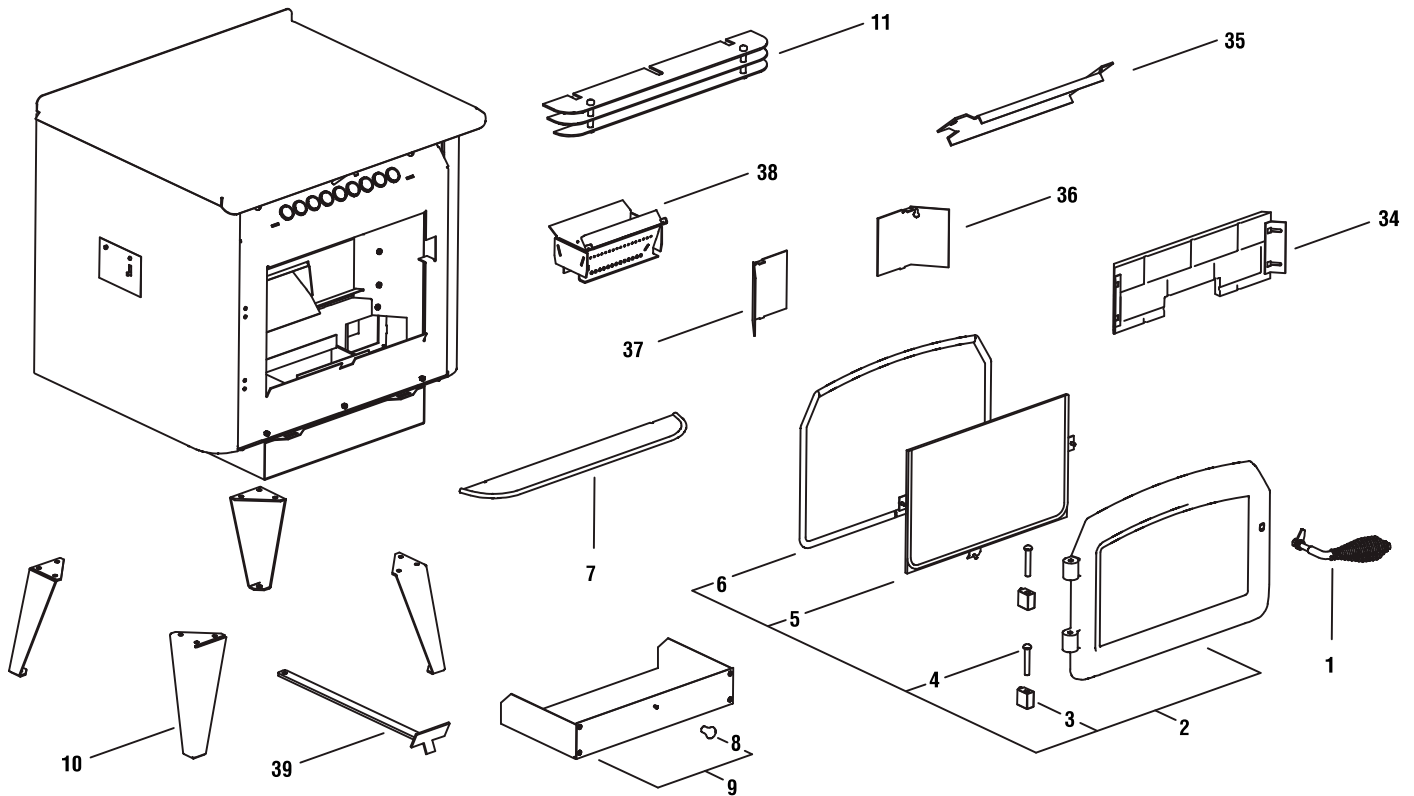

FIREBOX PARTS		
Item	Cat. No.	Description
34	17150025	Firebrick Kit
35	H5802	Heat Exchange Baffle
36	H4961	Ash Clean-out Cover, Right
37	H4960	Ash Clean-out Cover, Left
38	16050246	Ultragrate™, Replacement
MISCELLANEOUS PARTS		
39	12055500	Grate Scraper Tool
40	17150028	Knob, Control Board (Slide) (3 per Pkg)
41	61057203	Gasket, Room Air Blower (5 per Pkg)
42	61057210	Gasket, Combustion Blower, 1/8" Lytherm (5 per Pkg)