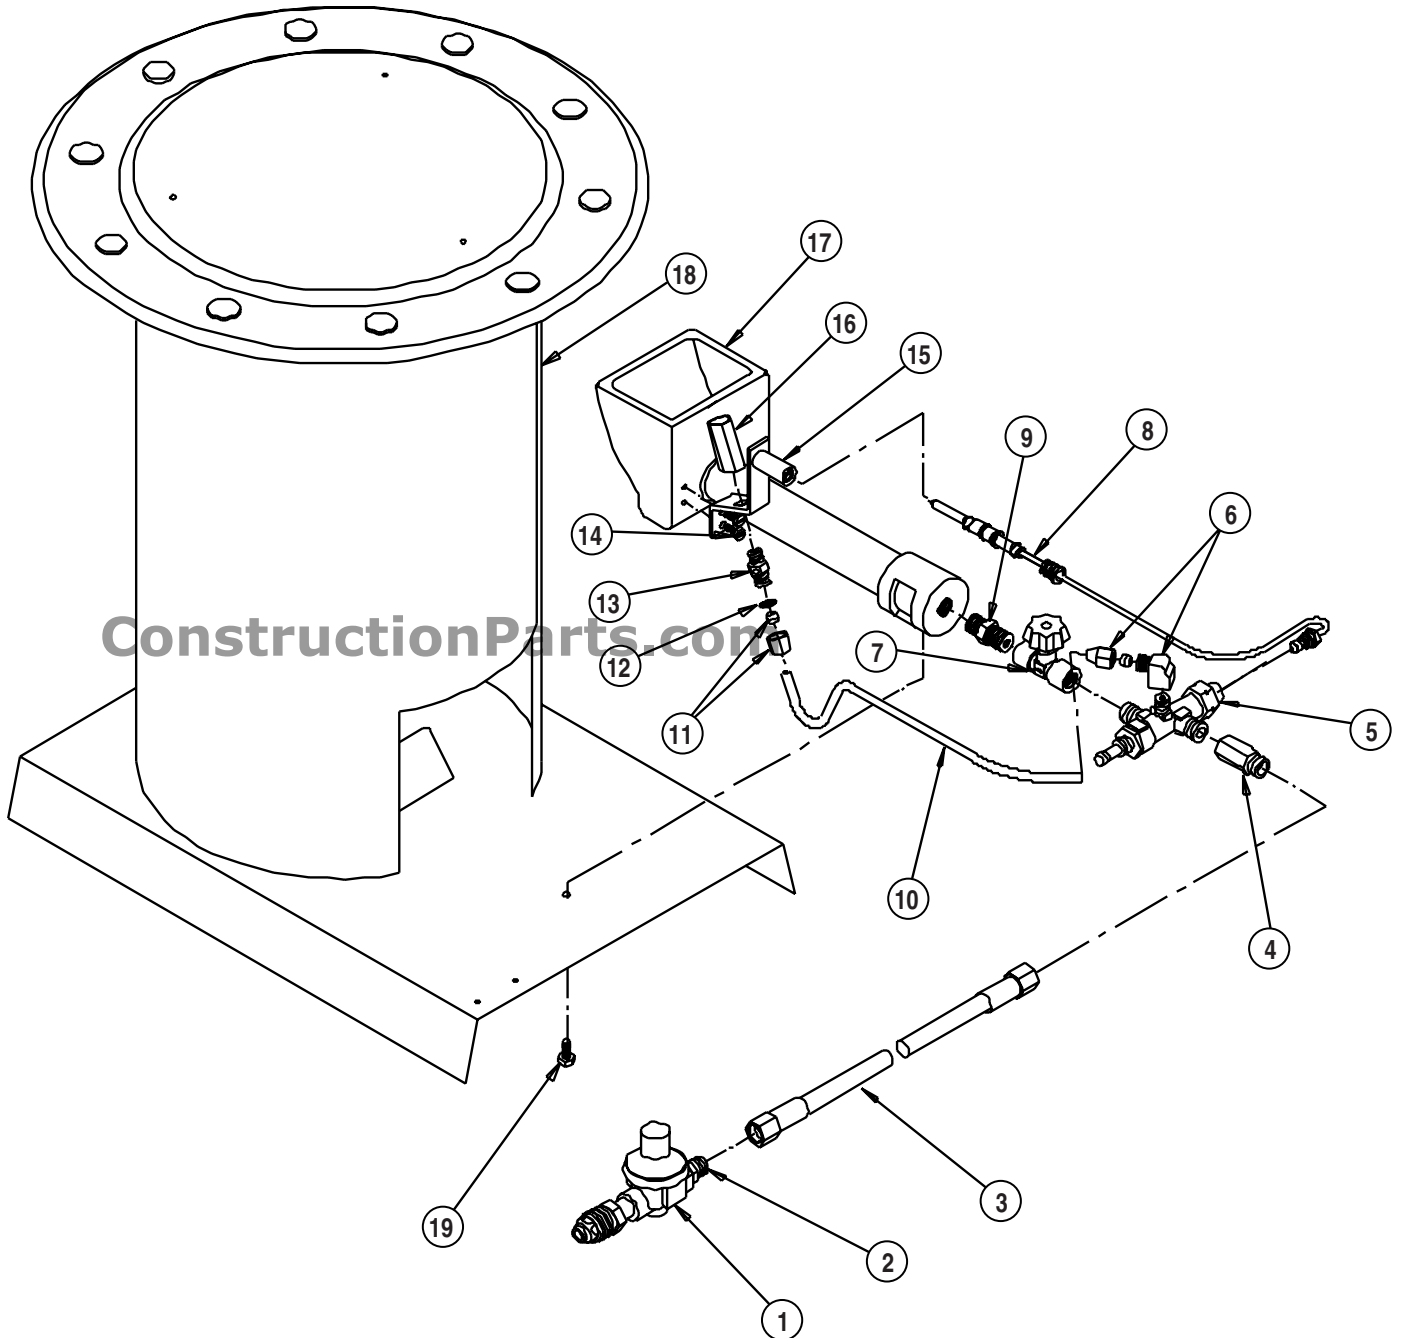

Parts Identification

Norseman 250
Model 341H

888-634-4289

PARTS SCHEMATIC

ConstructionParts.com

888-634-4289

PARTS LIST

Item	Description	Part Number
1	Regulator	550-21788
2	Adapter, Hose	310-01098
3	Hose, 1/4 in. x 10 ft.	400-20242
4	Adapter, Hose	310-07970
5	Valve, Pilot Safety	130-07966
6	Ell, w/ Nut and Sleeve	130-07968
7	Valve, Manual Burner	130-20229
8	Thermocouple	120-01090
9	Orifice Burner	310-01329
10	Tube, Pilot w/Nuts & Sleeves	550-20529
11	Nut and Sleeve	550-01168
12	Screen	130-01722
13	Orifice, Pilot w/ Screen	400-01230
14	Screw	130-03068
15	Bracket, Pilot	400-03202
16	Head, Pilot	400-01079
17	Burner, Casting	320-03989
18	Case, Assembly w/Labels	500-22338
19	Bolt, 1/4-20 x 1/2	130-01151