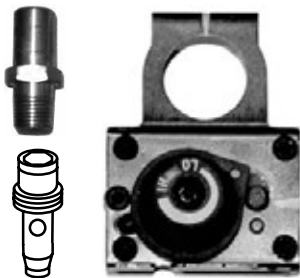

Gas Conversion Kit

ACCESSORIES - VINT-DVS-U / SDVCS

Product Reference Information

Cat. No.	Description	Ship. Weight	Ship. Volume
55106C	VINT-DVS-U, Direct-Vent Freestanding Gas Stove	220 lb.	20.05 cu. ft.
H8401	SDVCS, Direct-Vent Freestanding Gas Stove	220 lb.	20.05 cu. ft.

Panel Kits (Required) (ref. Form #775294M)

Cat. No.	Model	Description
75199	VINT-CPS-B	Cast Iron Panel Set/Black, Reversible ①
H7406	VINTAGE-PK-BG	Gallo Veneziano Stone Panels

Gas Conversion Kits

Cat. No.	Model	Description
75191	VINT-TETN-CK-LP TO NG	Conversion Kit LP to NG (ref. Form #775243M)
75190	VINT-TETN-CK-NG TO LP	Conversion Kit NG to LP (ref. Form #775252M)