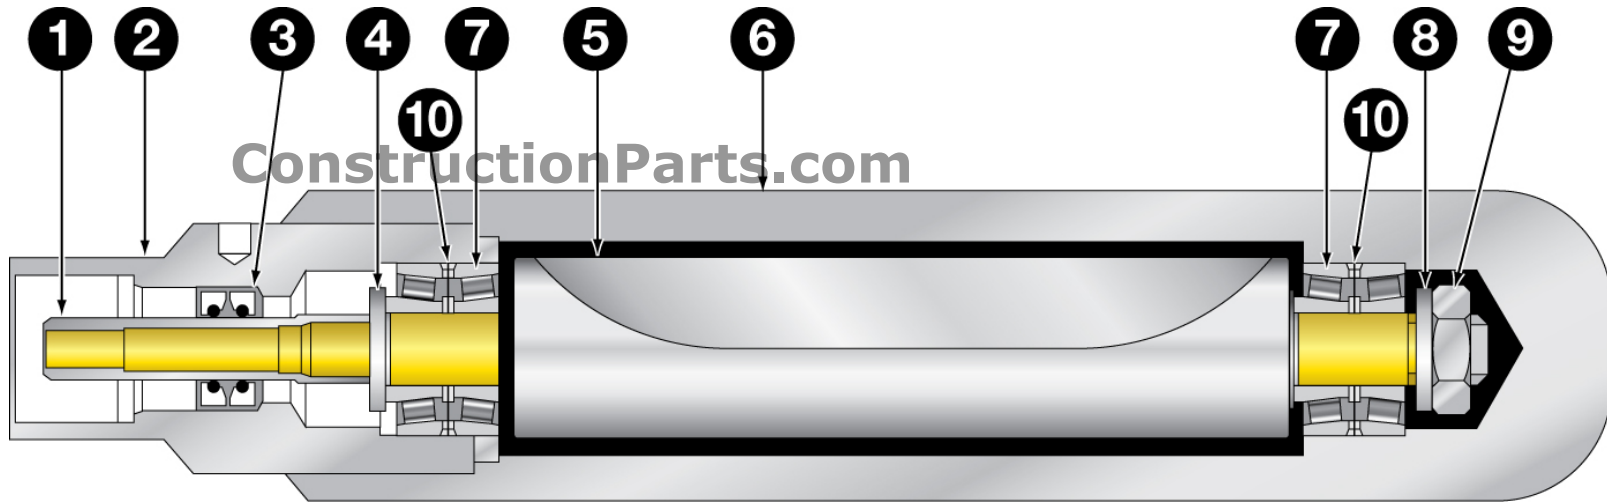

Part #W878-533, 1.38B

No.	Description	Qty	Part No.
1	Driver, Hex	1	384446
2	Assy, End Cap: W/ Seals	1	208231
3	Seal, Oil	2	*****
4	Washer, Flat	1	887015
5	Rotor	1	718357
6	Housing, Square	1	588331
7	Bearing, Ball	4	096013
8	Washer, Flat	1	887015
9	Nut, Hex Jam; L.H. Thd	1	432708
10	Shim	2	419701

***We recommend using End Cap Assy's with pressed in seals, however these parts are available separately upon request.