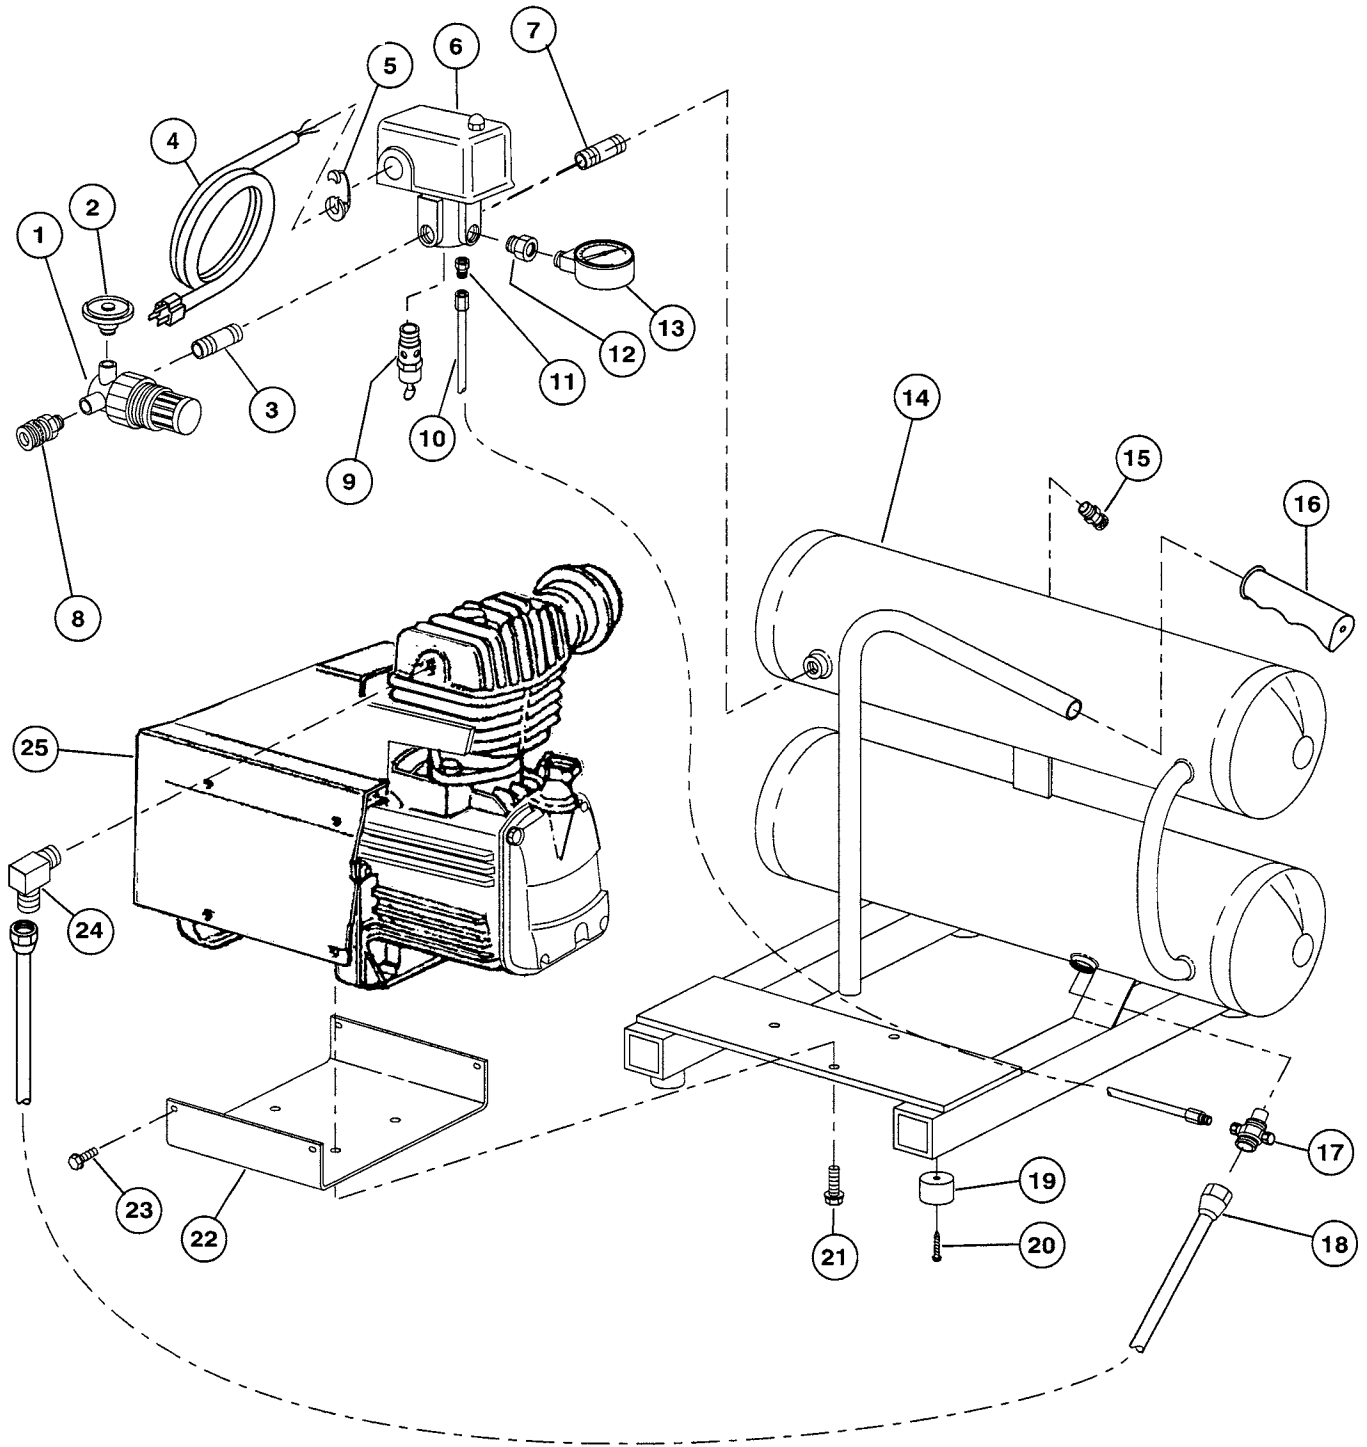

## SCHEMATIC FOR MODEL D2002HSSV5

**PARTS LIST FOR D2002HSSV5**

Schematic #	Description	Part #	Qty.
1	Regulator	REG0250M	1
2	Gauge – Line	GA0125200	1
3	Nipple	BLNP0250X2000	1
4	Cord w/Plug	176	1
5	Box Connector	160	2
6	Pressure Switch	PS2525	1
7	Nipple	BLNP0250X2500	1
8	Quick Disconnect	308	1
9	Safety Valve	SRV0250N165	1
10	¼" Nylon Tubing – 18"	178D	1.5'
	Brass Nut	BRNT0250	2
	Brass Ring	BRRG0250	2
	Brass Sleeve	BRSL0250	2
11	Pressure Switch Relief Valve	PS2020RV	1
12	Brass Adapter	BRAD0250X0250	1
13	Gauge – Tank	GA0250200	1
14	Tank Assembly	TNKASYSSV5	1
15	Drain Valve	132B	2
16	Handle Grip	328	1
17	Check Valve	CV4X4TWB	1
18	Discharge Tube	D2002HSSV5–DISCH TB	1
19	Rubber Foot	219B	4
20	Screw	MIS10093C	4
21	Bolt	MIS10094	3
22	Mounting Plate	SDL1060–SSV5	1
23	Screw	MIS10036	4
24	Brass Elbow	BREL0500X037539	1
25	2 HP Pump/Motor	PMP11MK246FC	1