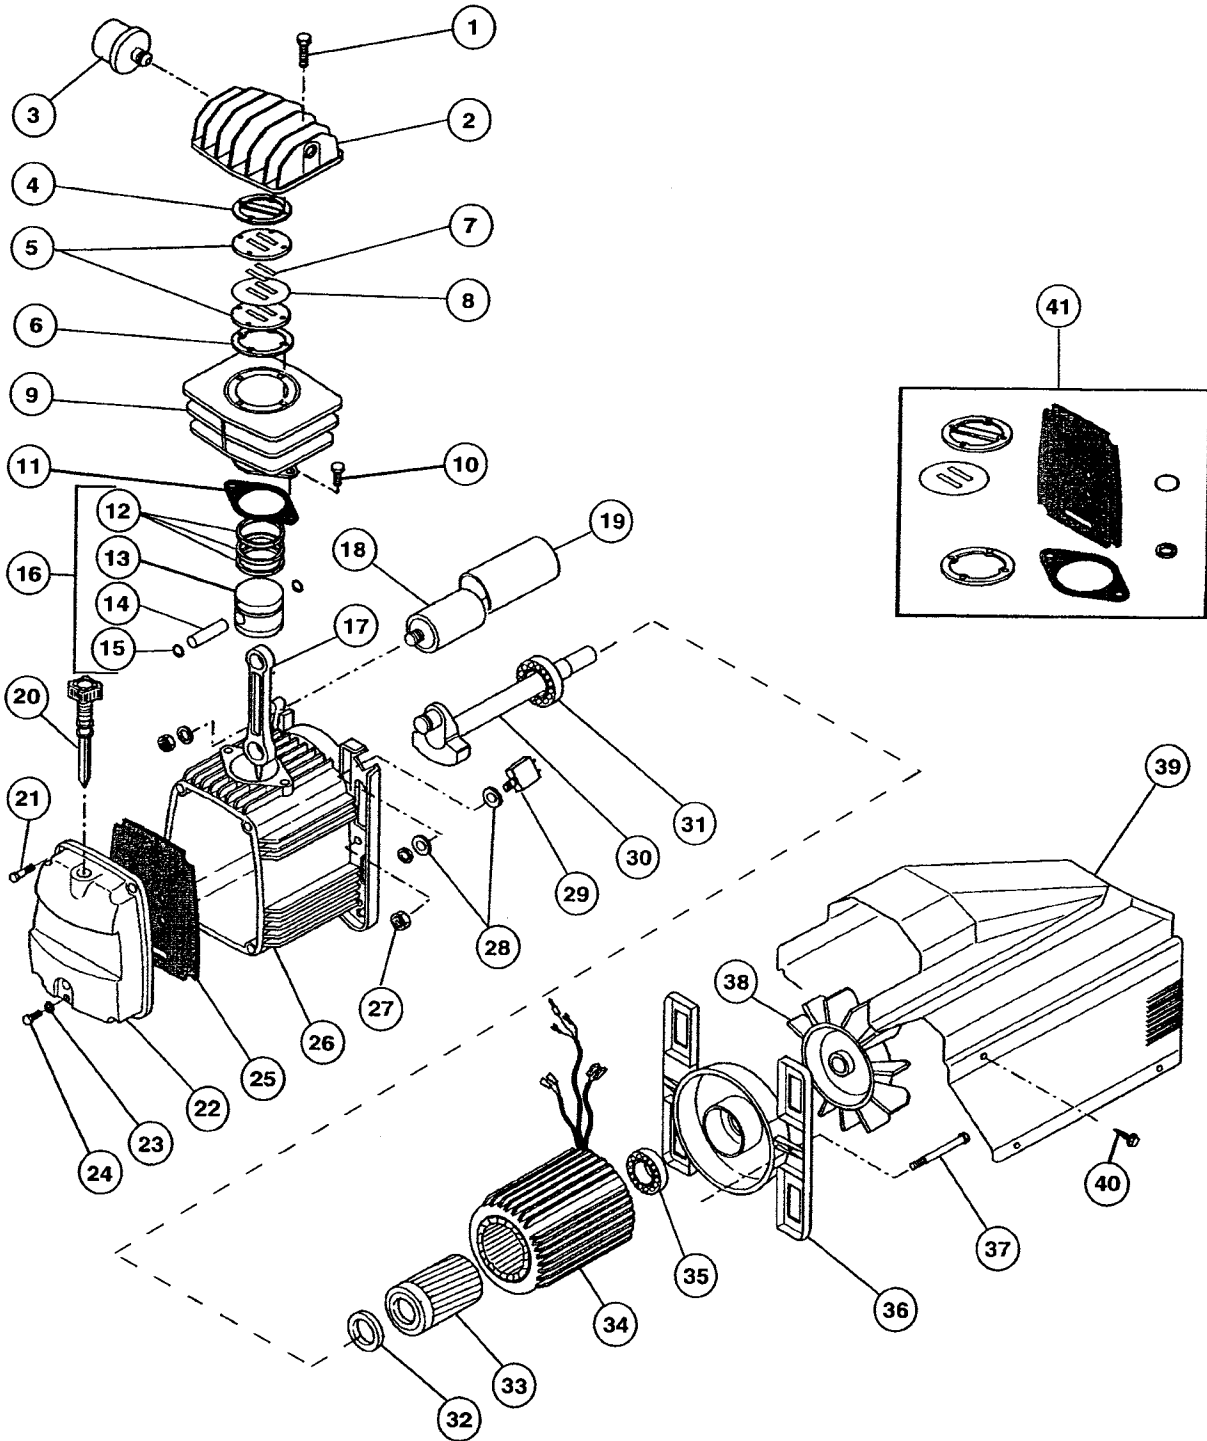

ROLAIR

SCHEMATIC FOR PMP11MK246FC

PARTS LIST FOR PMP11MK246FC

Schematic #	Description	Part #	Qty.
1	Bolt	FC014002021	4
2	Head	FC116022002	1
3	Intake Filter Assy. (Mdl's FC2002, FC2002HBP6)	FC317007000	1
	(Mdl's D2002HPV5, D2002HSSV5)	317013000F	1
4	Gasket	FC116022007	1
5	Valve Plate	FC116022013	2
6	Gasket	FC116022014	1
7	Valve	FC116022038	2
8	Gasket	FC116022012	1
9	Cylinder	FC116093009	1
10	Bolt	FC014011064	2
11	Gasket	FC116091016	1
12	Ring Set	FC216022002	1
13	Piston	FC116022004	1
14	Piston Pin	FC116022040	1
15	Snap Ring	FC015001000	2
16	Piston Assembly	FC416022004	1
17	Connecting Rod	FC116091021	1
18	Capacitor	FC009200075	1
19	Capacitor Cover	FC116034013	1
20	Dipstick	FC312043000	1
21	Screw	FC014013021	4
22	Crankcase Cover	FC116091002	1
23	O-Ring	FC010072000	1
24	Drain Plug	FC014013024	1
25	Diaphragm	FC116091011	1
26	Motor Housing	FC116091001	1
27	Nut	FC014003002	2
28	Washer	FC014005009	2
29	Manual Reset Button	FC008331000	1
30	Crankshaft	FC116022011	1
31	Bearing	FC033027000	1
32	Seal	FC010029000	1
33	Rotor	FC116092003	1
34	Stator	FC416QC4652	1
35	Bearing	FC033005000	1
36	End Bell	FC116011002	1
37	Bolt	FC116011038	2
38	Fan	FC116001003	1
39	Shroud	FC116QC0001	1
40	Screw	FC014006121	2
41	Gasket Set	FC216093003	1