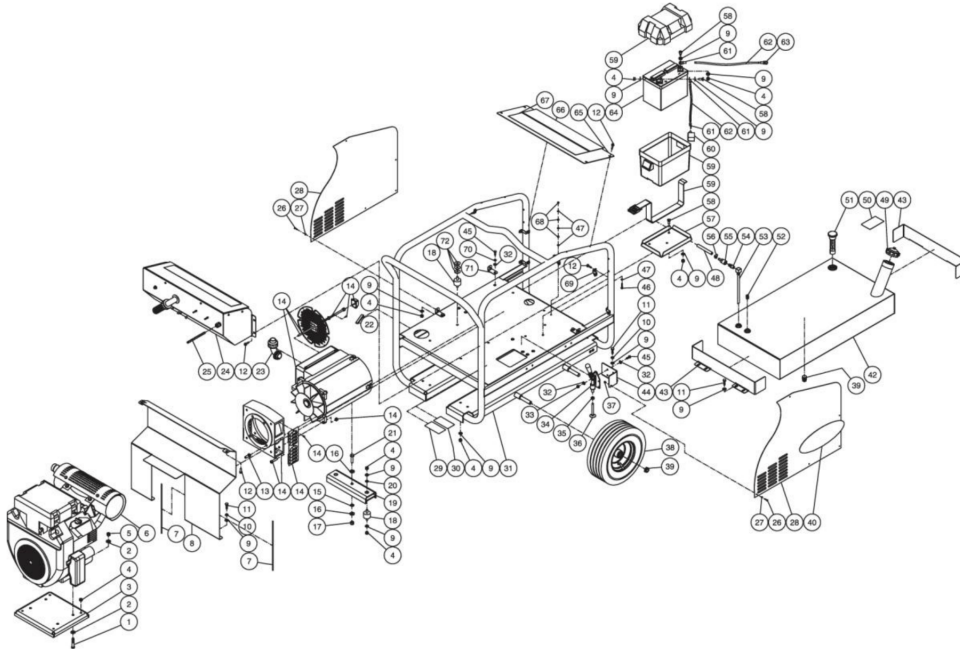

GEN-12000-0MHE

FRAME ASSEMBLY

Id	Item #	Description	Quantity
1	27-0121	BOLT	4
2	28-0022	WASHER	8
3	5-0247A01	ISOLATION PLATE	1
4	30-0157	LOCKNUT	25
5	30-0159	LOCKNUT	4
6	850-0355	ENGINE ASSEMBLY - 20 HP HONDA (GEN-12000-0MHE)	1
6	850-0357	ENGINE- 22 HP SUBARU (GEN-13000-0MSE)	1
7	33-0423	EDGING *(THREE FEET REQUIRED)	1
8	20-0851A01	HEAT SHIELD	1
9	28-0003	WASHER	37
10	29-0007	LOCKWASHER	6
11	27-0067	BOLT	14
12	27-9527	BOLT	16
13	27-0117	BOLT	4
14	32-0886	GENERATOR	1

Id	Item #	Description	Quantity
15	29-0112	LOCKWASHER	1
16	28-0005	WASHER	2
17	30-0161	LOCKNUT	1
18	33-0028	VIBRATION PAD	6
19	5-0246A01	ISOLATION PLATE	1
20	29-0110	LOCKWASHER	1
21	27-0168	BOLT	1
22	33-0433	EDGING *(ONE FOOT REQUIRED)	1
23	32-0907	CONDUIT ELBOW	1
24	N/A Sep.	CONTROL BOX ASSEMBLY (SEE EXPLODED DRAWING)	1
25	33-0114	SPIRAL WRAP *(ONE FOOT REQUIRED)	1
26	27-8881	BOLT	13
27	29-1013	LOCKWASHER	13
28	20-0848A01	SIDE PANEL	2
29	N/A	DECAL- DATA PLATE	1
30	34-1817	DECAL- CARB. EMISSIONS	1
31	5-0245A01	FRAME	1
32	28-0002	WASHER	11
33	30-0155	LOCKNUT	4
34	33-0400	PUSH/PULL TOGGLE CLAMP	1
35	30-0004	NUT	1
36	27-9592	BOLT	1
37	30-0152	LOCKNUT	1
38	14-0006	WHEEL	4
39	30-0117	NUT	4
40	34-1720	DECAL- SIDE LOGO	2
41	39-0016	PLUG DRAIN	1
42	12-0179A01	FUEL TANK	1
43	20-0850A01	GAS TANK BRACKET	2
44	20-0849A01	BRAKE BRACKET	1
45	27-0015	BOLT	7
46	27-8807	BOLT	1
47	28-1009	LOCKWASHER	4
48	15-0008	FUEL HOSE *(THREE FEET REQUIRED) (GEN-12000-0MHE)	1
48	15-0008	FUEL HOSE *(ONE FOOT REQUIRED) (GEN-13000-0MSE)	1
49	12-0183	FUEL CAP	1
50	N/A Sep.	DECAL- CAUTION: RISK OF FIRE (SEE 34-9039)	1
51	12-0184	FUEL GAUGE	1
52	24-0009	PLUG	1