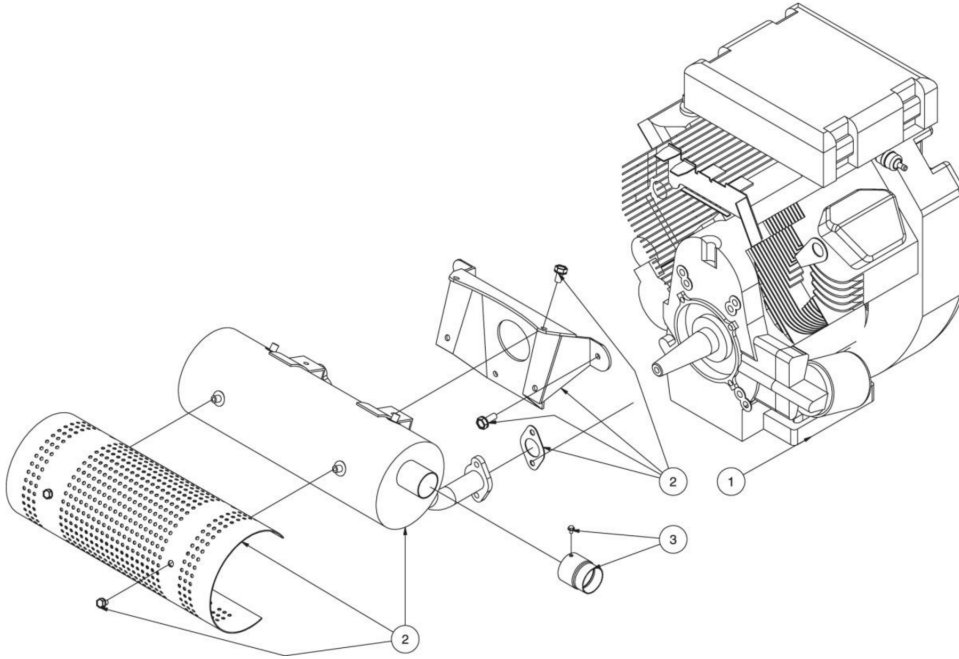

GEN-12000-0MHE

ENGINE ASSEMBLY

Id	Item #	Description	Quantity
1	1-0157	ENGINE- 20HP HONDA	1
2	45-0109	MUFFLER	1
3	45-0110	SPARK ARRESTOR	1
	850-0355	ENGINE ASSEMBLY (INCLUDES 1-3)