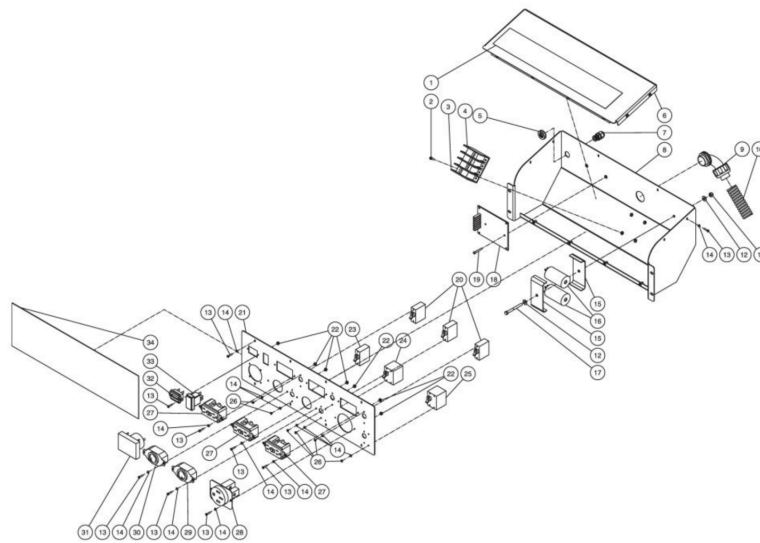

*MUST ORDER IN ONE FOOT LENGTHS

GEN-12000-0MHE

ENGINE ASSEMBLY

Id	Item #	Description	Quantity
1	1-0157	ENGINE- 20HP HONDA	1
2	45-0109	MUFFLER	1
3	45-0110	SPARK ARRESTOR	1
	850-0355	ENGINE ASSEMBLY (INCLUDES 1-3)	

GEN-12000-0MHE

CONTROL BOX ASSEMBLY

Id	Item #	Description	Quantity
1	N/A SEP.	DECAL-OPERATIONS (SEE 34-9039)	1
2	27-8942	BOLT	4
3	32-0912	POWER BLOCK ADDER	1
4	32-0905	POWER BLOCK 3-POLE	1
5	32-0587	LOCKNUT	1
6	20-0836A01	ELECTRIC BOX COVER	1
7	32-0586	STRAIN RELIEF	1
8	20-0835A01	ELECTRIC BOX ASSEMBLY	1
9	32-0907	CONDUIT ELBOW	1
10	32-0908	CONDUIT ELBOW *(TWO FEET REQUIRED)	1
11	30-0155	LOCKNUT	1
12	28-0002	WASHER	2
13	27-8881	BOLT	28
14	29-1013	LOCKWASHER	42

Id	Item #	Description	Quantity
15	20-0797A01	CAPACITOR CLAMP BRACKET	2
16	32-0846	CAPACITOR	2
17	27-0022	BOLT	1
18	32-0896	IDLE DOWN BOARD	1
19	27-0740	BOLT	2
20	32-0834	TOGGLE BREAKER - SP 20A	3
21	20-0837A01	CONTROL PANEL	1
22	30-0152	LOCKNUT	14
23	32-0836	TOGGLE BREAKER - SP 20A	1
24	32-0837	TOGGLE BREAKER - DP 30A	1
25	32-0902	CIRCUIT BREAKER TOGGLE - DP 50A	1
26	27-9574	BOLT	16
27	32-0830	RECEPTACLE - GFCI DUPLEX 20A	3
28	32-0904	RECEPTACLE - L14-50	1
29	32-0831	RECEPTACLE - L14-30	1
30	32-0832	RECEPTACLE - L5-30	1
31	32-0838	VOLT METER	1
32	32-0668	HOUR METER	1
33	32-0626	ROCKER SWITCH	1
34	N/A SEP.	DECAL-CONTROL PANEL (SEE 34-9039)	1
	34-9039	DECAL SET (INC. 34)	