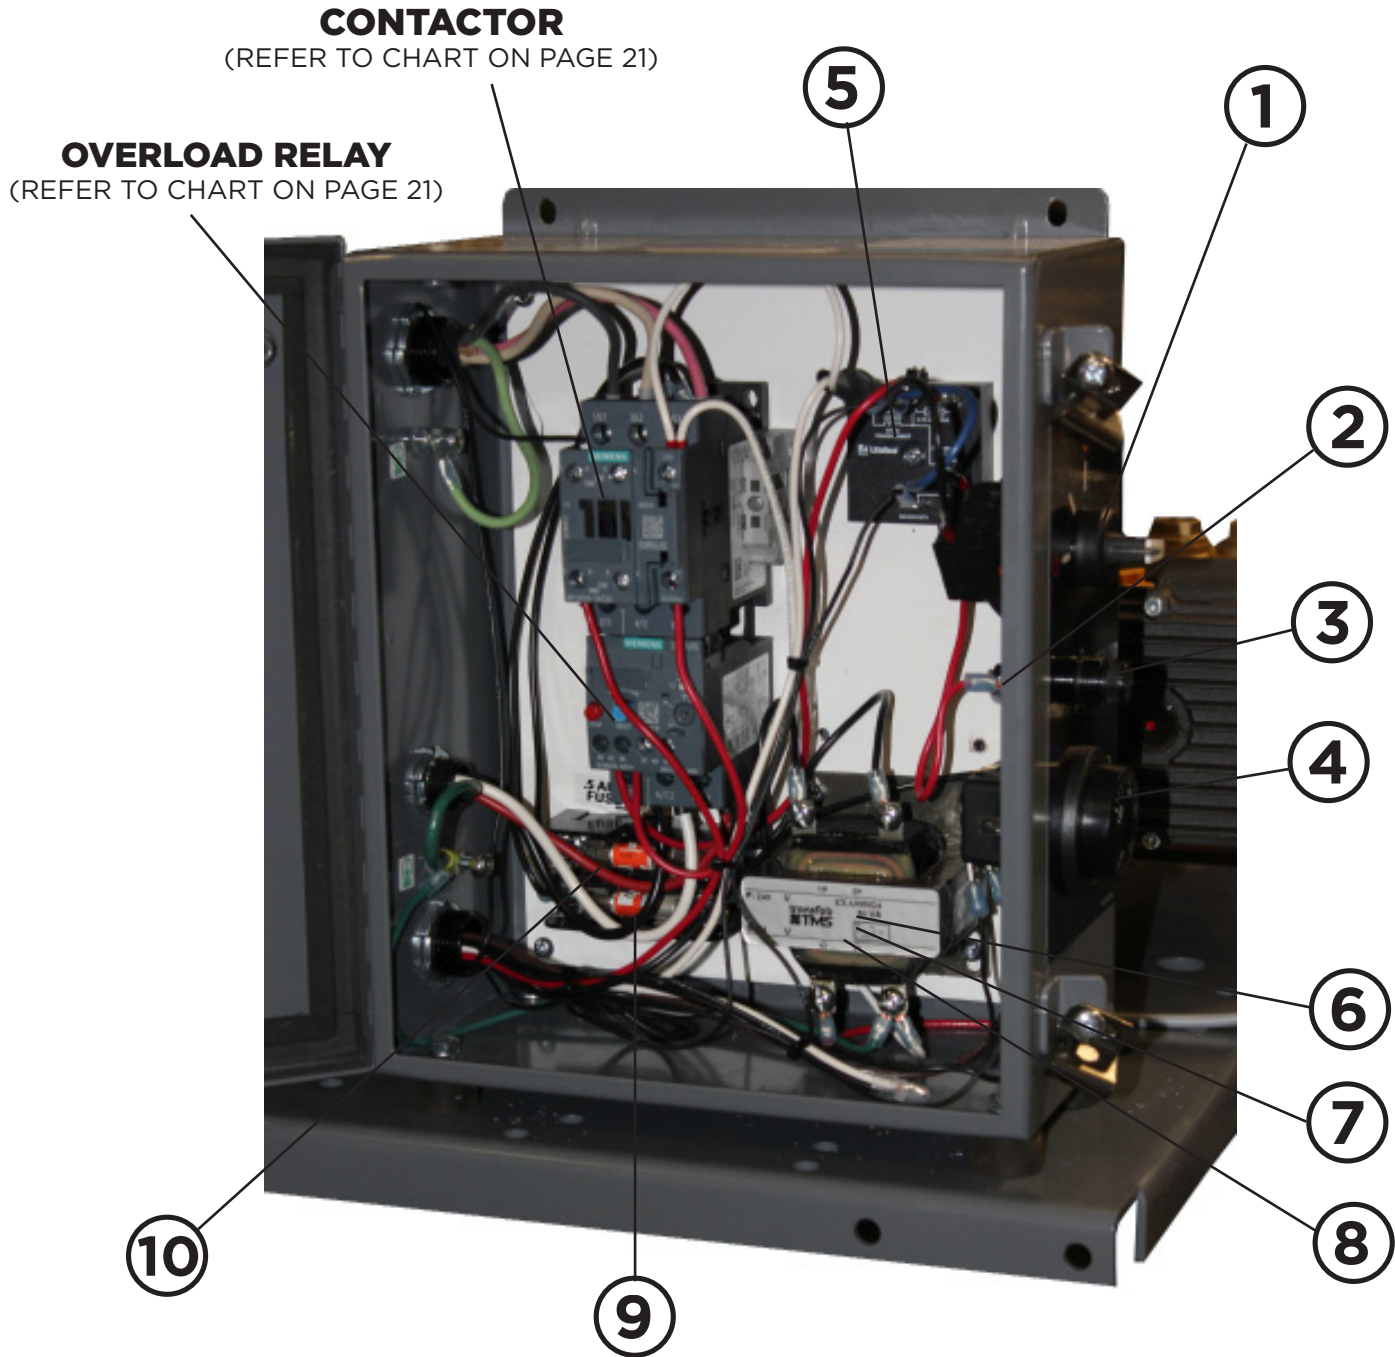

PARTS REFERENCE LIST

HW255E1CNG
HW2775E1CNG

ITEM	PART NUMBER	DESCRIPTION	QTY.
1	ELCA7	ROTARY SWITCH PUMP/BURNER	1
2	EL345603	SHOCKSAFE FUSEHOLDER 1/4x1.25	1
3	ELGGC5	1/2 AMP GLASS FUSE	1
4	ELTR86	OFF-120 DEGREES THERMOSTAT	1
5	ELCT1S30	CT1S30 OFF DELAY TIMER SSAC	1
6	ELMH50AG	600/24V 50A TRANSFORMER	1
7	EL6M30A2SQ	600V 30A 2POLE FUSE HOLDER	1
8	ELATDR1/2	TIME DELAY FUSE 600V 1/2A	1

ELECTRICAL CONTACTOR AND OVERLOAD PARTS LIST

PART NO.	PHASE	MOTOR (HP)	VOLTAGE (V)	CONTACTOR PART NO.	OVERLOAD PART NO.
HW255E1CNG	1	5	230	ELCI-32	ELT9E1/23-28
HW2775E1CNG		7.5	230	EL42CF35AJ	ELT9E1/28-40

HW255E3CNG
HW2775E3CNG