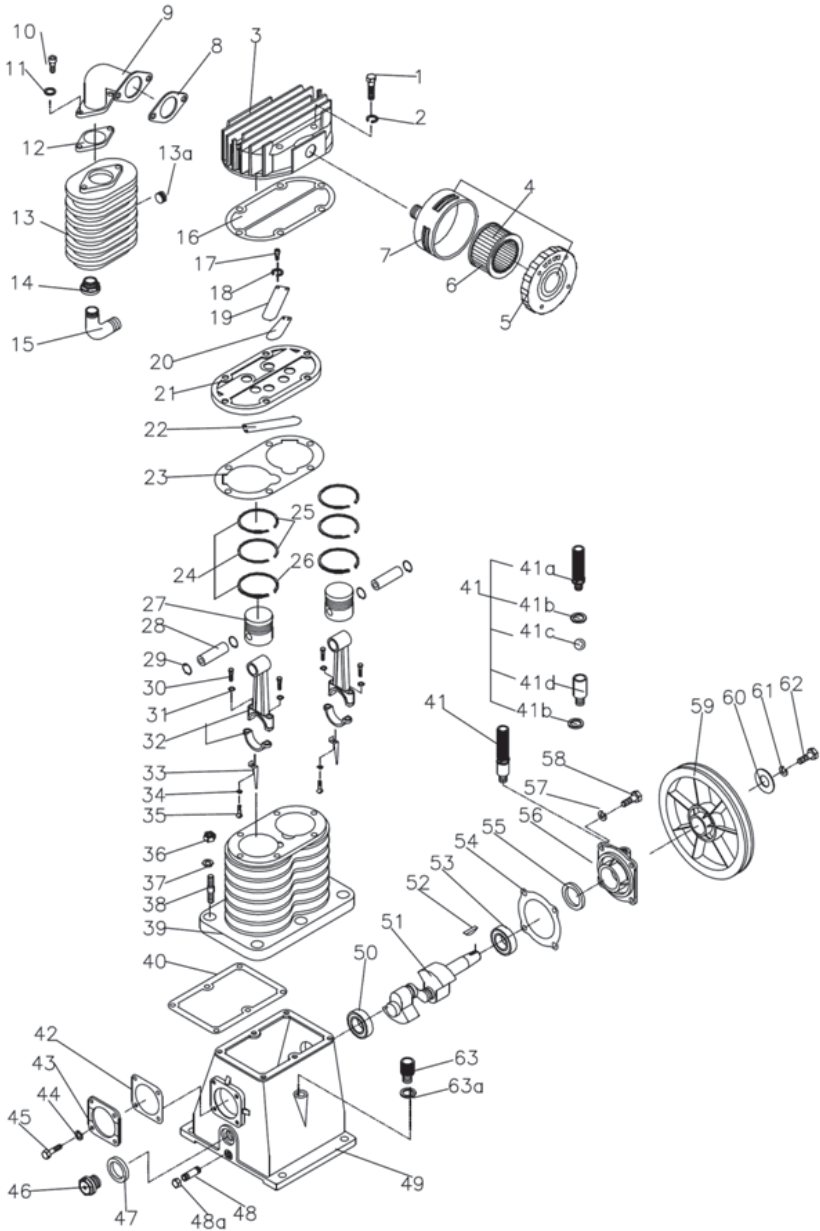

WHEELED AIR COMPRESSOR

AC6520HB

User Manual

AC6520HB Parts

AC6520HB Parts

No.	Description	Q'ty
1	Safety Guard	1
2	Safety Guard	1
3	Bolt	2
4	Spring Washer	2
5	Washer	2
6	M5x0.8x8 Screw	3
7	V-Belt	1
8	Engine	1
9	In-six Angle Bolt	1
10	Motor Pulley	1
11	Bolt	4
12	Spring Washer	4
13	Six Angle Nut	4
14	Pump	1
15	Bolt	4
16	Spring Washer	4
17	Six Angle Nut	4
18	Discharge tubing	1
19	Six Angle Nut	1
20	Safety valve	1
21	Pressure Gauge	2
22	Manifold	1
23	nipple	2
24	Regulator	1
25	Quick Disconnect	2
26	Foot Rubber Pad	2
27	6 Flat Washer	2
28	Spring Washer	2
29	Six Angle Nut	2
30	Drain Cock	1
31	Air Tank	1
32	Bolt	2
33	Tank Wheel	2
34	Six Angle Nut	2
35	Pilot Unloader Valve	1
36	Gas Pedal	1
37	Exhaust Elbow	1
38	Exhaust Pipe Assembly	1
39	link span	1
40	Washer	1
41	Screw	1
42	Six Angle Nut	1

Pump

Parts List

No.	Description	Qty	Part #
1	Bolt	6	6005880B
2	Spring Washer	6	60018
3	Cylinder Head	1	5101UH30
4	Air Filter Assy	1	504034
5	Front Cover, Air Filter	1	504434
6	Element, Air Filter	1	504334
7	Rear Cover, Air Filter	1	504534
8	Exht. Elbow Gasket	1	501365A
9	Exht. Elbow	1	5011UH30
10	In-six Angle Bolt	4	6011825B
11	Copper Washer	4	60028C
12	Exht. Elbow Gasket	1	501365
13	Exht. Cooler	1	5014UH30
13a	Bolt	1	531814
14	Nut,Exhaust	1	20341234
15	Exhaust Elbow	1	50051234
16	Gasket, Cylinder Head	1	5102UH30
17	M4*10 Screw	8	6021410
18	Spring Washer	8	60014
19	Outlet Valve Guard	2	514580
20	Valve Plate	2	513380
21	Vavle Seat	1	510365UH
22	Valve Plate	2	51138519
23	Gasket, Cylinder	1	5107UH30
24	Piston Ring Set	2	520065
25	Compression Ring	4	520365
26	Oil Ring	2	520465
27	Piston	2	520265
28	Piston Pin	2	52071457
29	Piston Pin Clip	4	6018147
30	In-Six Angle Bolt	4	6011835
31	Spring Washer	4	60018
32	Connecting Rod	2	5206UB40
33	Splasher	2	5213UH30
34	Spring Washer	2	60014
35	Screw,Cross recess head	2	6021410
36	Six Angle Nut	6	60068
37	Spring Washer	6	60018