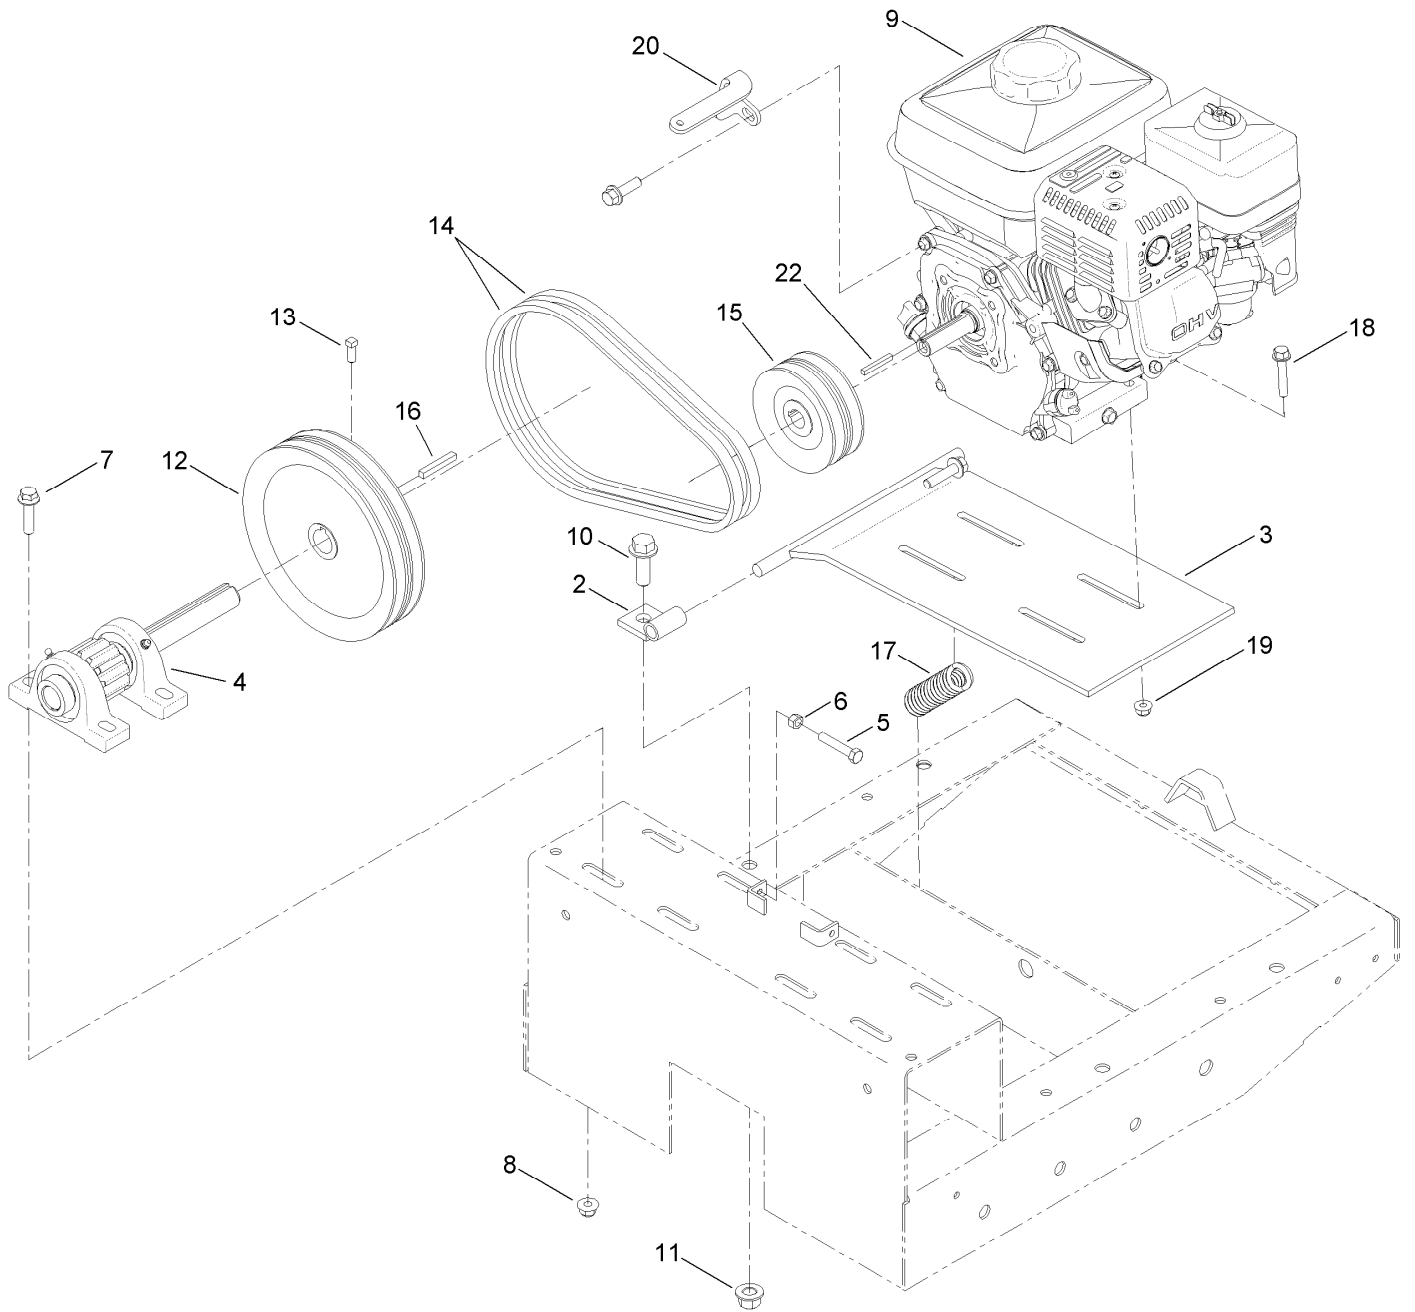

Hub Assembly No. 125-8171

Hub Assembly No. 125-8171 (continued)

<i>Ref.</i>	<i>Part Number</i>	<i>Qty.</i>	<i>Description</i>
2	ST39190	4	Stud-Wheel
3	ST32233	2	Bearing-Roller
4	ST80045	4	Nut-Lug

<i>Ref.</i>	<i>Part Number</i>	<i>Qty.</i>	<i>Description</i>
5	ST34573	1	Cap-Dust
6	ST32052	1	Seal-Hub, Wheel

Drum Assembly

Drum Assembly (continued)

<i>Ref.</i>	<i>Part Number</i>	<i>Qty.</i>	<i>Description</i>	<i>Ref.</i>	<i>Part Number</i>	<i>Qty.</i>	<i>Description</i>
2	ST24021-01	1	Trunnion	24	325-6	2	Screw-HH
3	ST24212-01	1	Shaft-Drum	25	ST81060	1	Key-Square
4	ST24219-01	1	Paddle	26	104-8301	30	Nut-Flange, NI
5	ST24220-01	1	Paddle	27	ST46042	4	Fitting-Grease
6	ST24221-01	1	Paddle	28	325-7	8	Screw-HH
7	ST24222-01	1	Paddle	29	99-5107	10	Nut-Lock
8	ST25943-01	1	Drum	30	ST24033	2	Blade-Rubber, Short
9	ST32326-01	2	Housing-Bearing	31	ST24031-01	2	Bar-Backer, Short
10	ST32003	2	Bearing-Ball	32	ST24106	4	Blade-Rubber, Long
11	ST25909	1	Spacer-Shaft, Drum	33	ST24104-01	4	Bar-Backer, Long
12	ST26933-03	1	Gear-94 Teeth	34	3231-25	22	Bolt-CARR
13	ST36574-01	1	Trunnion-Capped	35	116-0780	2	Screw-HHF, Shoulder
14	ST24107-01	2	Clamp	36	3230-3	6	Screw-CARR
15	127-2886-01	1	Guard-Drum	37	104-8300	6	Nut-Flange, NI
16	125-6223-03	1	Bar-Guard, Lift	38	ST44347-01	1	Handle-Dump
17	106-2008	1	Washer-Thrust	39	3234-24	2	Screw-HHF
18	80-1300	2	Bolt-Shoulder	40	ST47001	4	Cap-Plug
20	ST32324	8	Seal-Drum	41	ST47023	1	Grip-Hand
21	ST24017	4	Washer-Flat	42	125-8175	2	Decal-Grease
22	ST25881	2	Washer-Split	43	ST44284	1	Spacer-Shaft, Drum
23	ST26326	2	Washer-Flat				

NOTE: If your mixer has a WELDED ON bearing housing you must purchase this bearing kit version: ST22153
The ST23432 featured here is for the BOLT on version ONLY.

Engine and Pinion Assembly

Engine and Pinion Assembly (continued)