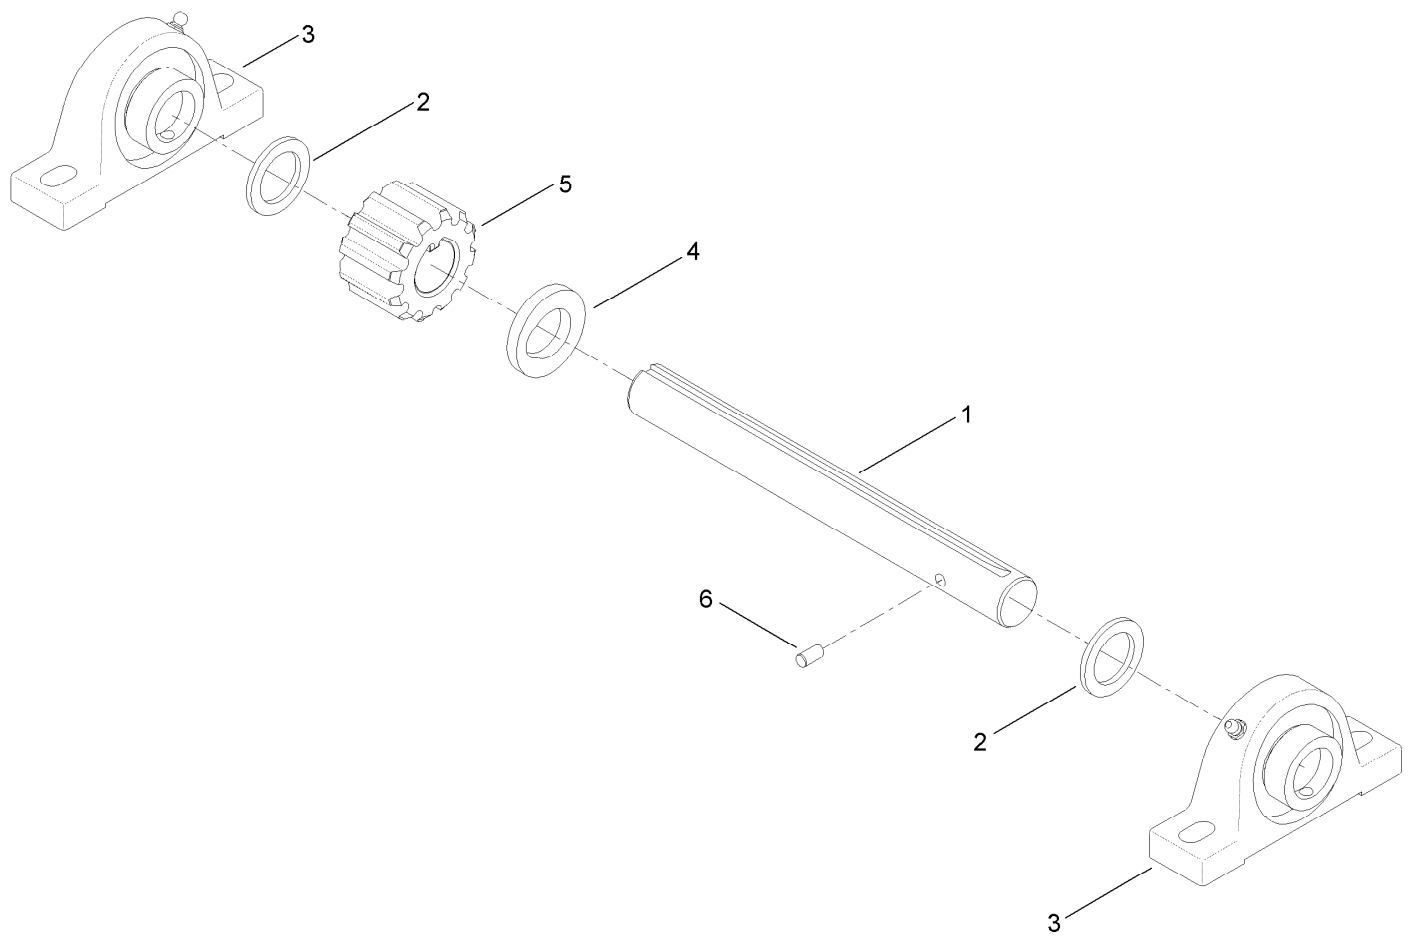

Pinion Assembly No. ST21471

Pinion Assembly No. ST21471 (continued)

<i>Ref.</i>	<i>Part Number</i>	<i>Qty.</i>	<i>Description</i>	<i>Ref.</i>	<i>Part Number</i>	<i>Qty.</i>	<i>Description</i>
1	ST24036	1	Shaft-Pinion	4	ST38122	1	Washer
2	3-8514	2	Washer-Thrust	5	ST57625	1	Gear-Spur
3	ST32208	2	Bearing-Block, Pillow	6	95-0715	1	Pin-Dowel