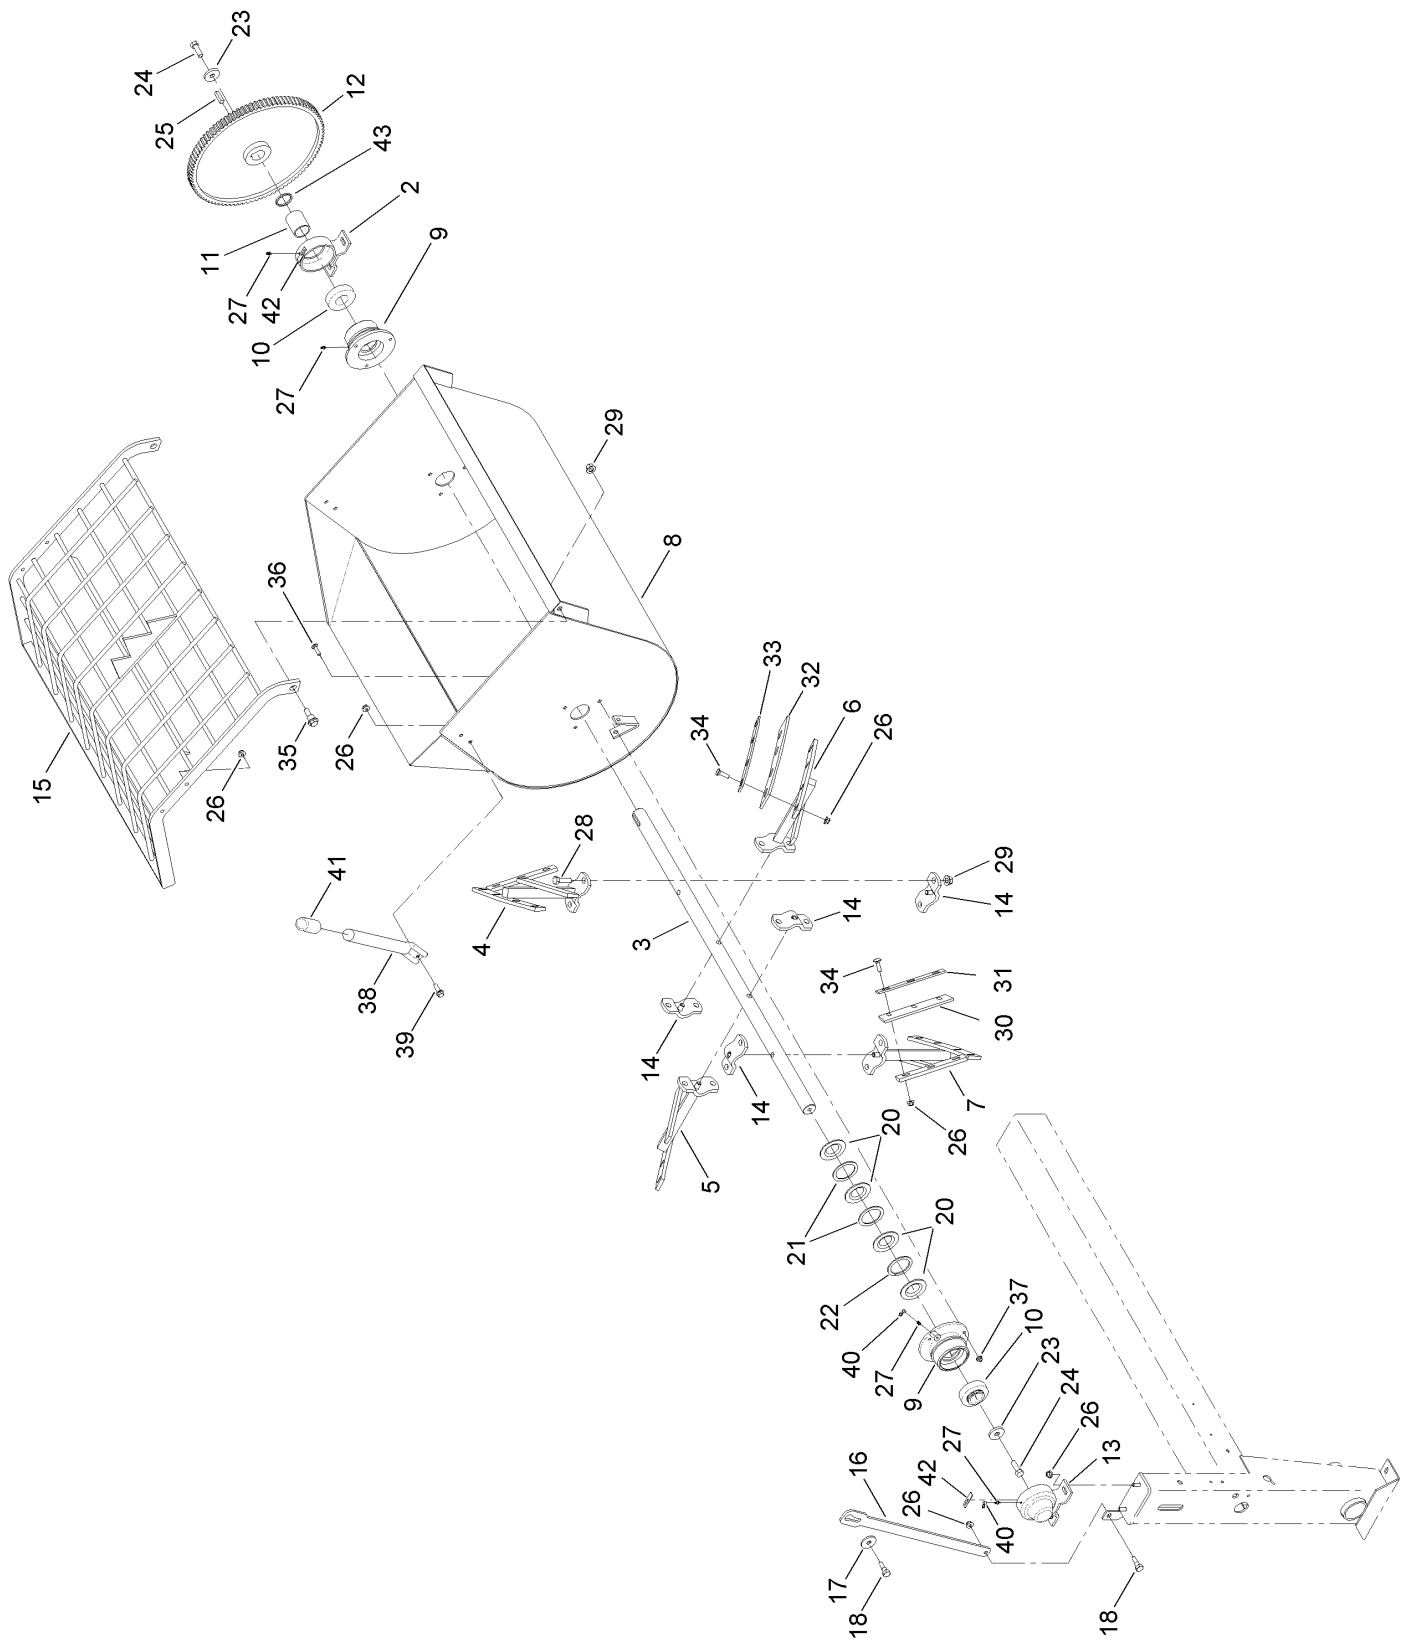

Drum Assembly

Drum Assembly (continued)

<i>Ref.</i>	<i>Part Number</i>	<i>Qty.</i>	<i>Description</i>	<i>Ref.</i>	<i>Part Number</i>	<i>Qty.</i>	<i>Description</i>
2	ST24021-01	1	Trunnion	24	325-6	2	Screw-HH
3	ST24212-01	1	Shaft-Drum	25	ST81060	1	Key-Square
4	ST24219-01	1	Paddle	26	104-8301	30	Nut-Flange, NI
5	ST24220-01	1	Paddle	27	ST46042	4	Fitting-Grease
6	ST24221-01	1	Paddle	28	325-7	8	Screw-HH
7	ST24222-01	1	Paddle	29	99-5107	10	Nut-Lock
8	ST25943-01	1	Drum	30	ST24033	2	Blade-Rubber, Short
9	ST32326-01	2	Housing-Bearing	31	ST24031-01	2	Bar-Backer, Short
10	ST32003	2	Bearing-Ball	32	ST24106	4	Blade-Rubber, Long
11	ST25909	1	Spacer-Shaft, Drum	33	ST24104-01	4	Bar-Backer, Long
12	ST26933-03	1	Gear-94 Teeth	34	3231-25	22	Bolt-CARR
13	ST36574-01	1	Trunnion-Capped	35	116-0780	2	Screw-HHF, Shoulder
14	ST24107-01	2	Clamp	36	3230-3	6	Screw-CARR
15	127-2886-01	1	Guard-Drum	37	104-8300	6	Nut-Flange, NI
16	125-6223-03	1	Bar-Guard, Lift	38	ST44347-01	1	Handle-Dump
17	106-2008	1	Washer-Thrust	39	3234-24	2	Screw-HHF
18	80-1300	2	Bolt-Shoulder	40	ST47001	4	Cap-Plug
20	ST32324	8	Seal-Drum	41	ST47023	1	Grip-Hand
21	ST24017	4	Washer-Flat	42	125-8175	2	Decal-Grease
22	ST25881	2	Washer-Split	43	ST44284	1	Spacer-Shaft, Drum
23	ST26326	2	Washer-Flat				

NOTE: If your mixer has a WELDED ON bearing housing you must purchase this bearing kit version: ST22153
The ST23432 featured here is for the BOLT on version ONLY.