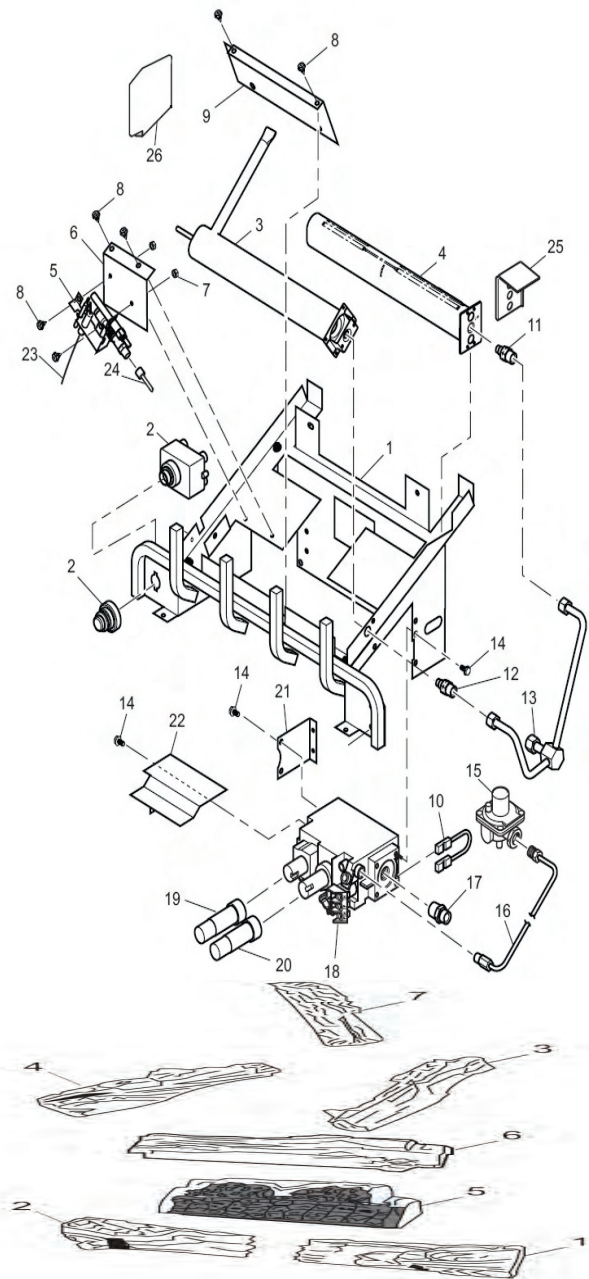

FMI EZC Remote Ready Dual Flame Vent-Free Concrete Logs

MODELS: EZC18NR, EZC18PR, EZC24NR, EZC24PR, EZC30NR, EZC30PR

Part Number	Description
1	** Ramp Burner Base
2	111435-01 Electronic Ignitor
3	112465-01 Ramp Front Burner 18"
	112465-02 Ramp Front Burner 24"/30"
4	113242-01 Ramp Back Burner 18"
	113242-02 Ramp Back Burner 24"/30"
5	103779-01 O.D.S. Pilot, Natural
	103778-01 O.D.S. Pilot, Propane/LP
6	112713-01 Pilot Bracket
	112713-03SA Pilot Bracket
7	098249-01 Nut, ODS
8	M11084-26 Screw
9	112782-03SA Air Deflector Bracket 18"
	112782-02SA Air Deflector Bracket 24"/30"
10	101480-12 Jumper Wire
11	101004-11 Rear Burner Orifice, Natural 18"
	101004-10 Rear Burner Orifice, LP 18"
	101004-04 Rear Burner Orifice, Nat. 24"/30"
	101004-02 Rear Burner Orifice, LP 24"/30"
12	101004-11 Front Burner Orifice, Natural 18"
	101004-10 Front Burner Orifice, LP 18"
	101004-08 Front Burner Orifice, Nat. 24"/30"
	101004-06 Front Burner Orifice, LP 24"/30"
13	112708-01 Remote Burner Tube
14	M12461-26 Screw
15	099918-02 Pilot Regulator, Natural
16	099387-12 Pilot Tube, Natural
	099387-09 Pilot Tube, Propane/LP
17	098264-02 Male Fitting
18	103781-01 Gas Control Valve, Natural
	103781-02 Gas Control Valve, Propane/LP
19	103784-01 Control Knob Extension
20	103784-02 Flame Adjustment Knob Extension
21	111173-01 Remote Valve Bracket
22	112715-01SA Remote Knob Heat Shield
23	098271-12 Ignitor Cable
24	100609-01 Pilot Tube, Natural Gas
25	121120-01 Air Shield, LP
26	125003-01 Air Sheild
PARTS AVAILALE NOT SHOWN	
	112717-01SA Remote Sensor Bracket
	100563-01 Warning Plate
	103877-01 Lighting Instruction Plate
	100639-01 Caution Decal
	101137-02 Hardware Kit
	GA6060 Lava Rock
LOGS	
1	125055-13 Front Right Log 18"
	125055-02 Front Right Log 24"
	125055-08 Front Right Log 30"
2	125055-12 Front Left Log 18"
	125055-01 Front Left Log 24"
	125055-07 Front Left Log 30"